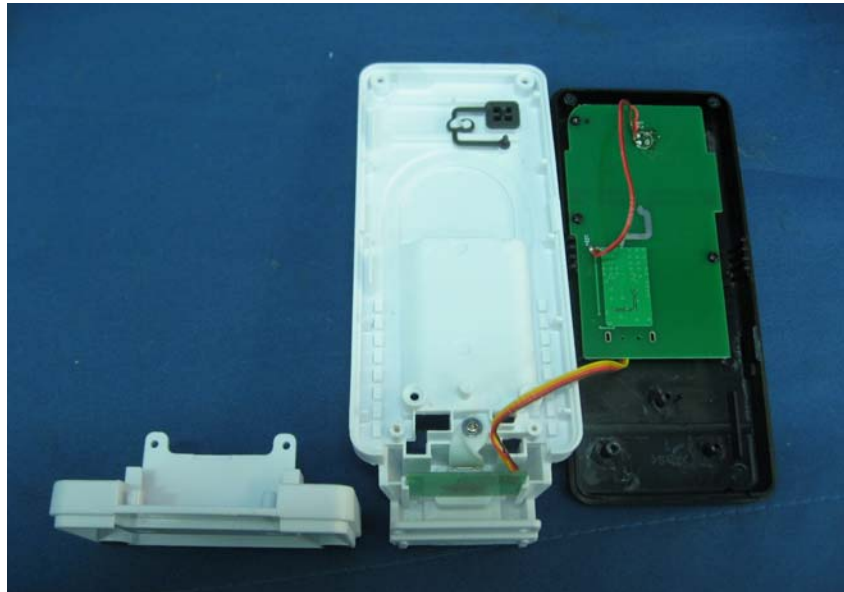

Equipment Photographs

Model: AD182

(Internal)

Equipment Photographs

Model: AD182

(Internal)

INTERTEK TESTING SERVICE

Report No.: HK11040585-1

Equipment Photographs

Model: AD182

(Internal)

Equipment Photographs

Model: AD182

(Internal)

Equipment Photographs

Model: AD182