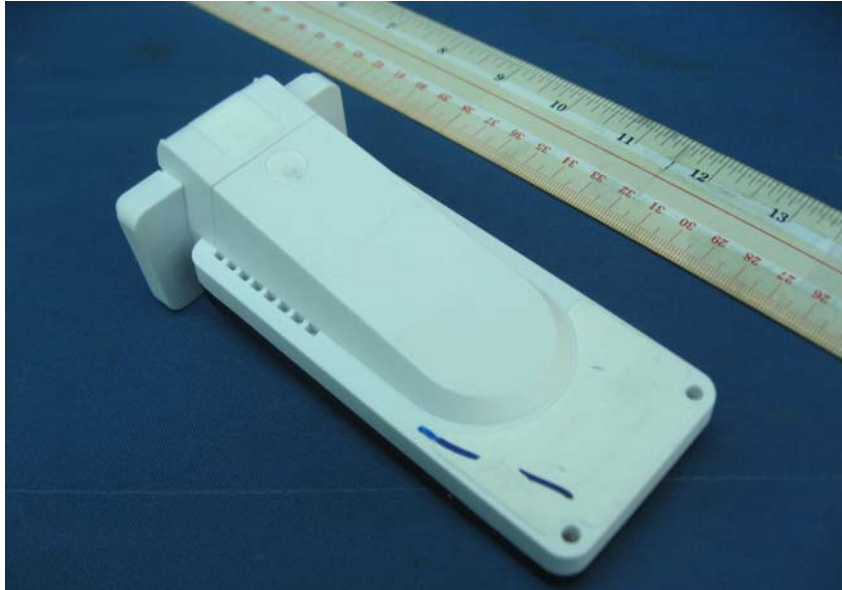

INTERTEK TESTING SERVICE

Report No.: HK11040585-1

Equipment Photographs

Model: AD182

(External)

INTERTEK TESTING SERVICE

Report No.: HK11040585-1

Equipment Photographs

Model: AD182

(External)

Equipment Photographs

Model: AD182

(External)