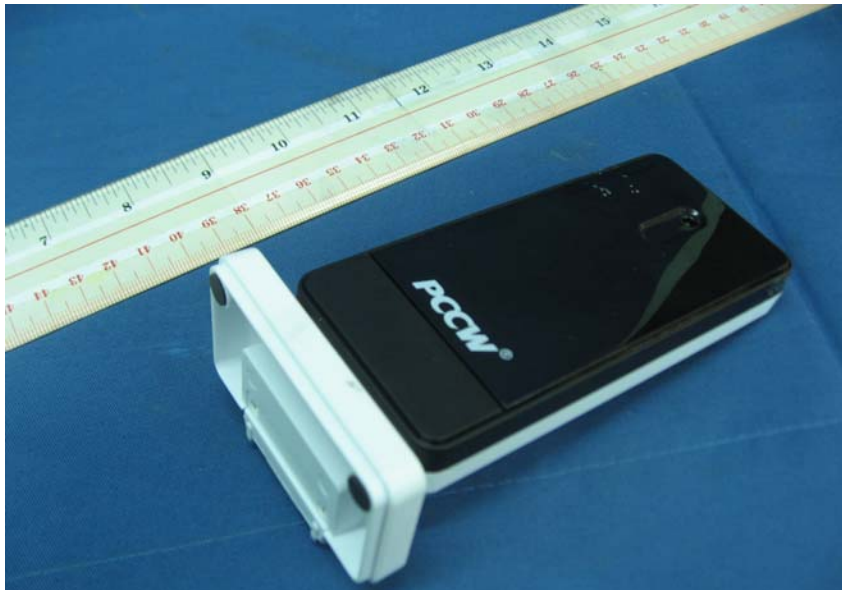

INTERTEK TESTING SERVICE

Report No.: HK11040585-1

Equipment Photographs

Model: AD182

(External)

INTERTEK TESTING SERVICE

Report No.: HK11040585-1

Equipment Photographs

Model: AD182

(External)

Equipment Photographs

Model: AD182

(External)