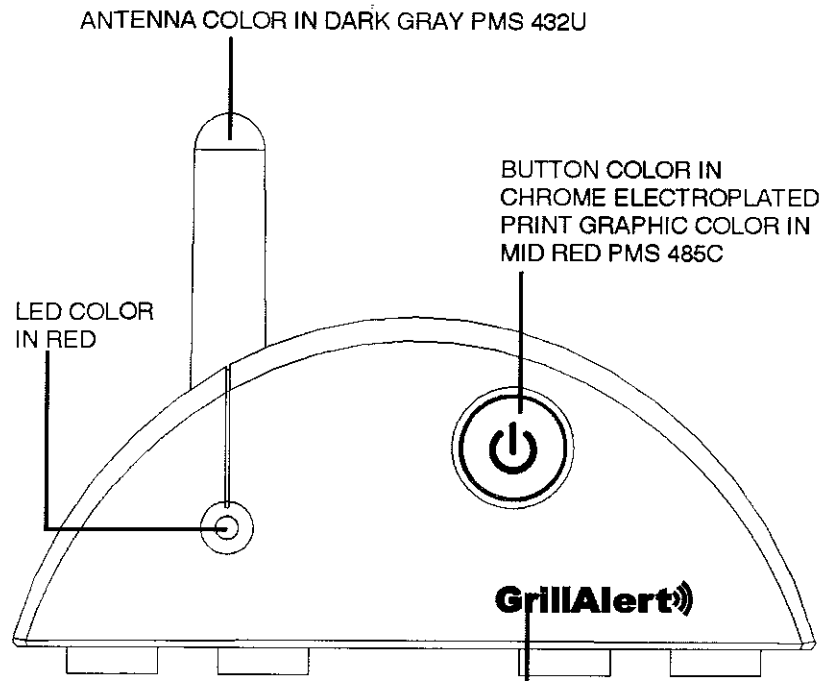

FULL SEGMENT

CAB FRONT COLOR IN DARK GRAY PMS 432U, PRINT **Grill** TEXT COLOR IN MATERIAL SILVER PMS 877C, PRINT **Alert®** TEXT COLOR IN MID RED PMS 485C

FRONT VIEW BATTERY DOOR

BACK VIEW BATTERY DOOR

IDT IDT Technology Limited

MODEL: AWR 128
TITLE: COLOR SP.
VERSION: (Brookstone)
REV.: 0.9 DATE: 19 MARCH 2002
REMARK: PAGE 1 OF 1
PREPARED BY: SAM NG
FILE: AW128 sp9
APPROVED BY
PMGT <input type="checkbox"/>
MKTR <input type="checkbox"/>
CU <input type="checkbox"/>
DATE: