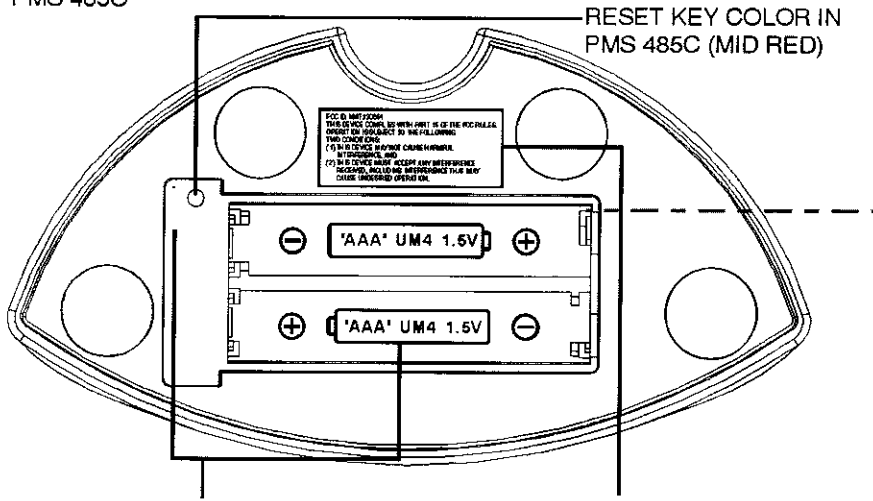

FULL SEGMENT

CAB FRONT COLOR IN DARK GRAY PMS 432U, PRINT **Grill** TEXT COLOR IN MATERIAL SILVER PMS 877C, PRINT **Alert®** TEXT COLOR IN MID RED PMS 485C

FRONT VIEW BATTERY DOOR

BACK VIEW BATTERY DOOR

IDT IDT Technology Limited