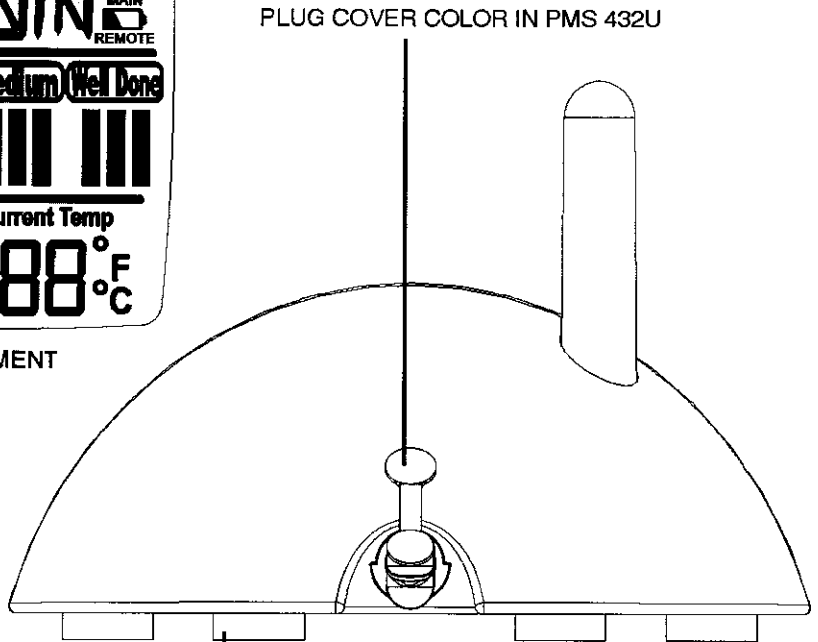

FULL SEGMENT

CAB FRONT COLOR IN DARK GRAY PMS 432U, PRINT **Grill** TEXT COLOR IN MATERIAL SILVER PMS 877C, PRINT **Alert®** TEXT COLOR IN MID RED PMS 485C

FRONT VIEW BATTERY DOOR

BACK VIEW BATTERY DOOR

IDT IDT Technology Limited