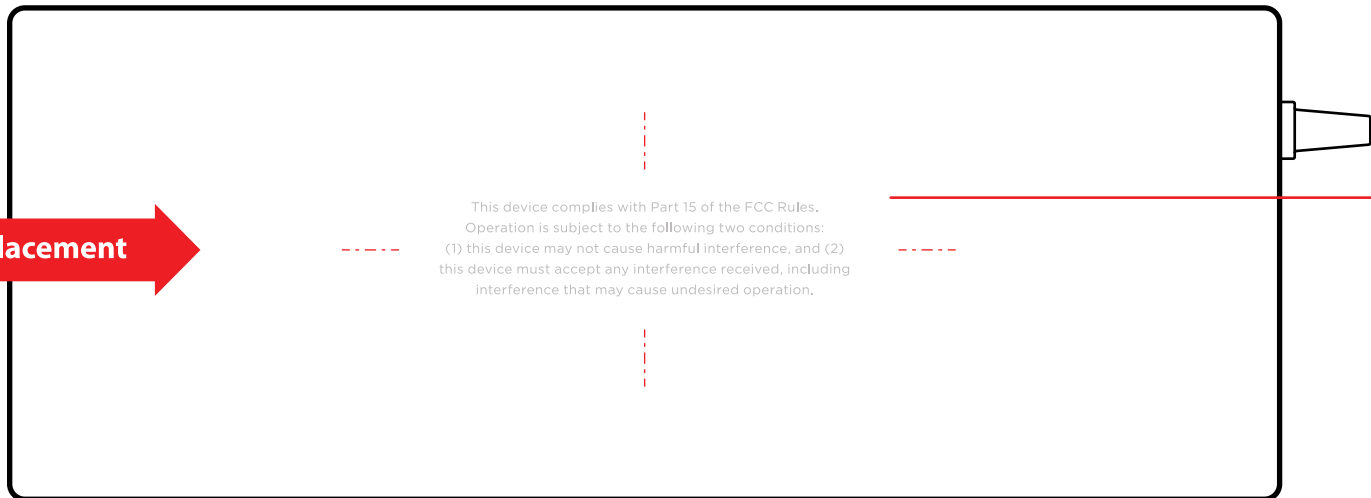

Nora (Console)

Artwork Color: **Pantone Cool Gray 4C**
(Artwork shown below at 100% scale)

Console Top View

Console Bottom View

Serial Number Format:
PCNYYWWDD

PCN for Console = 001
YY = 16 (2016)(Production Year)
WW = 01, 02,..., 52 or 53 (Production week)
DD = 01,01,...,31 (Day Number)

Nora (SoftCase Tag)

Silkscreen TEXT Color: Black 3C

Polyester Color: PANTONE 389 U
or PANTONE 2291C