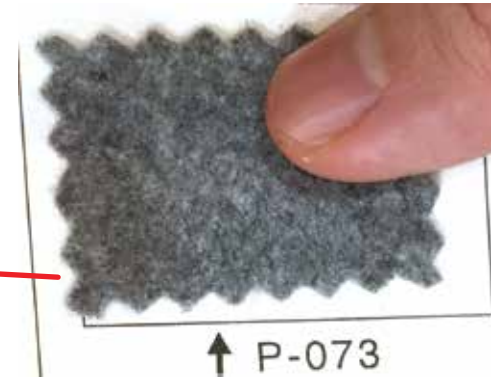

Nora (Console)

Artwork Color: **Pantone Cool Gray 4C**
(Artwork shown below at 100% scale)

Console Top View

Console Bottom View

Serial Number Format:
PCNYYWWDD

PCN for Console = 001
YY = 16 (2016)(Production Year)
WW = 01, 02,..., 52 or 53 (Production week)
DD = 01,01,...,31 (Day Number)

Nora (SoftCase Tag)

Silkscreen TEXT Color: Black 3C

Polyester Color: PANTONE 389 U
or PANTONE 2291C