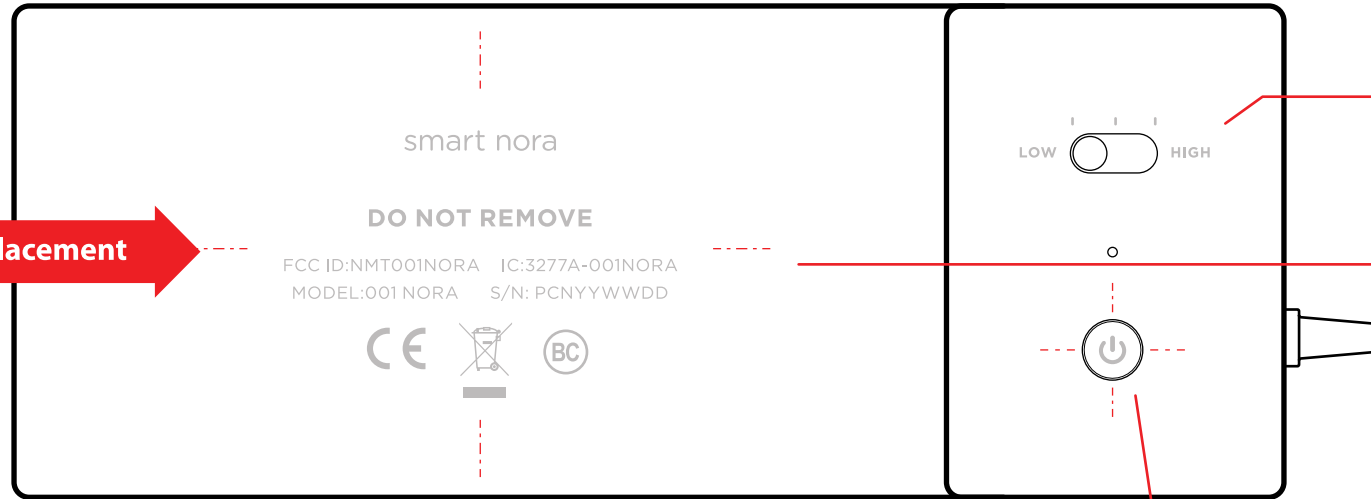

Nora (Console)

Artwork Color: **Pantone Cool Gray 4C**
(Artwork shown below at 100% scale)

Console Top View

Console Bottom View

Serial Number Format:
PCNYYWWDD

PCN for Console = 001
YY = 16 (2016)(Production Year)
WW = 01, 02,..., 52 or 53 (Production week)
DD = 01,01,...,31 (Day Number)

Nora (SoftCase Tag)

Silkscreen TEXT Color: Black 3C

Polyester Color: PANTONE 389 U
or PANTONE 2291C