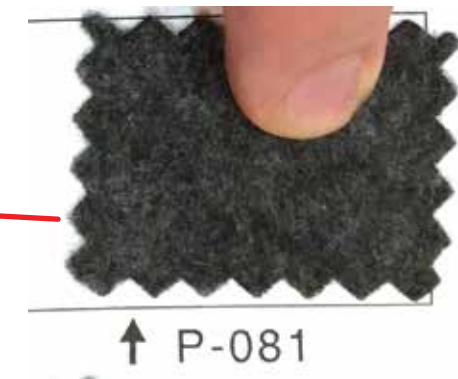

Nora (Console)

Artwork Color: **Pantone Cool Gray 4C**
(Artwork shown below at 100% scale)

Console Top View

Console Bottom View

Serial Number Format:
PCNYYWWDD

PCN for Console = 001
YY = 16 (2016)(Production Year)
WW = 01, 02,..., 52 or 53 (Production week)
DD = 01,01,...,31 (Day Number)

Nora (SoftCase Tag)

Silkscreen TEXT Color: Black 3C

Polyester Color: PANTONE 389 U
or PANTONE 2291C