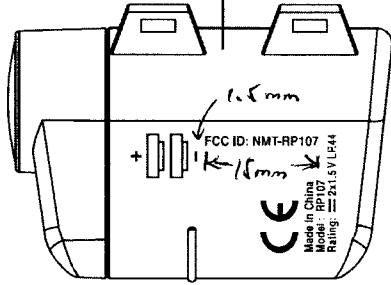

BODY COLOR IN BLACK
 SAND TEXTURE IN Ys1287
 PRINT TEXT COLOR IN LIGHT GREY
 PMS 420C

IBT IDT Technology Limited

MODEL: RP107
TITLE: COLOR SP.
VERSION: SPEED SENSOR
REV.: 0 DATE: 26 FEB,04
REMARK: PAGE 1 OF 1
PREPARED BY: JELL/XX-ART(DICK TO)
FILE: RP107 SPEED SENSOR
APPROVED BY
PMGT <input type="checkbox"/>
MKTR <input type="checkbox"/>
CU <input type="checkbox"/>
DATE: