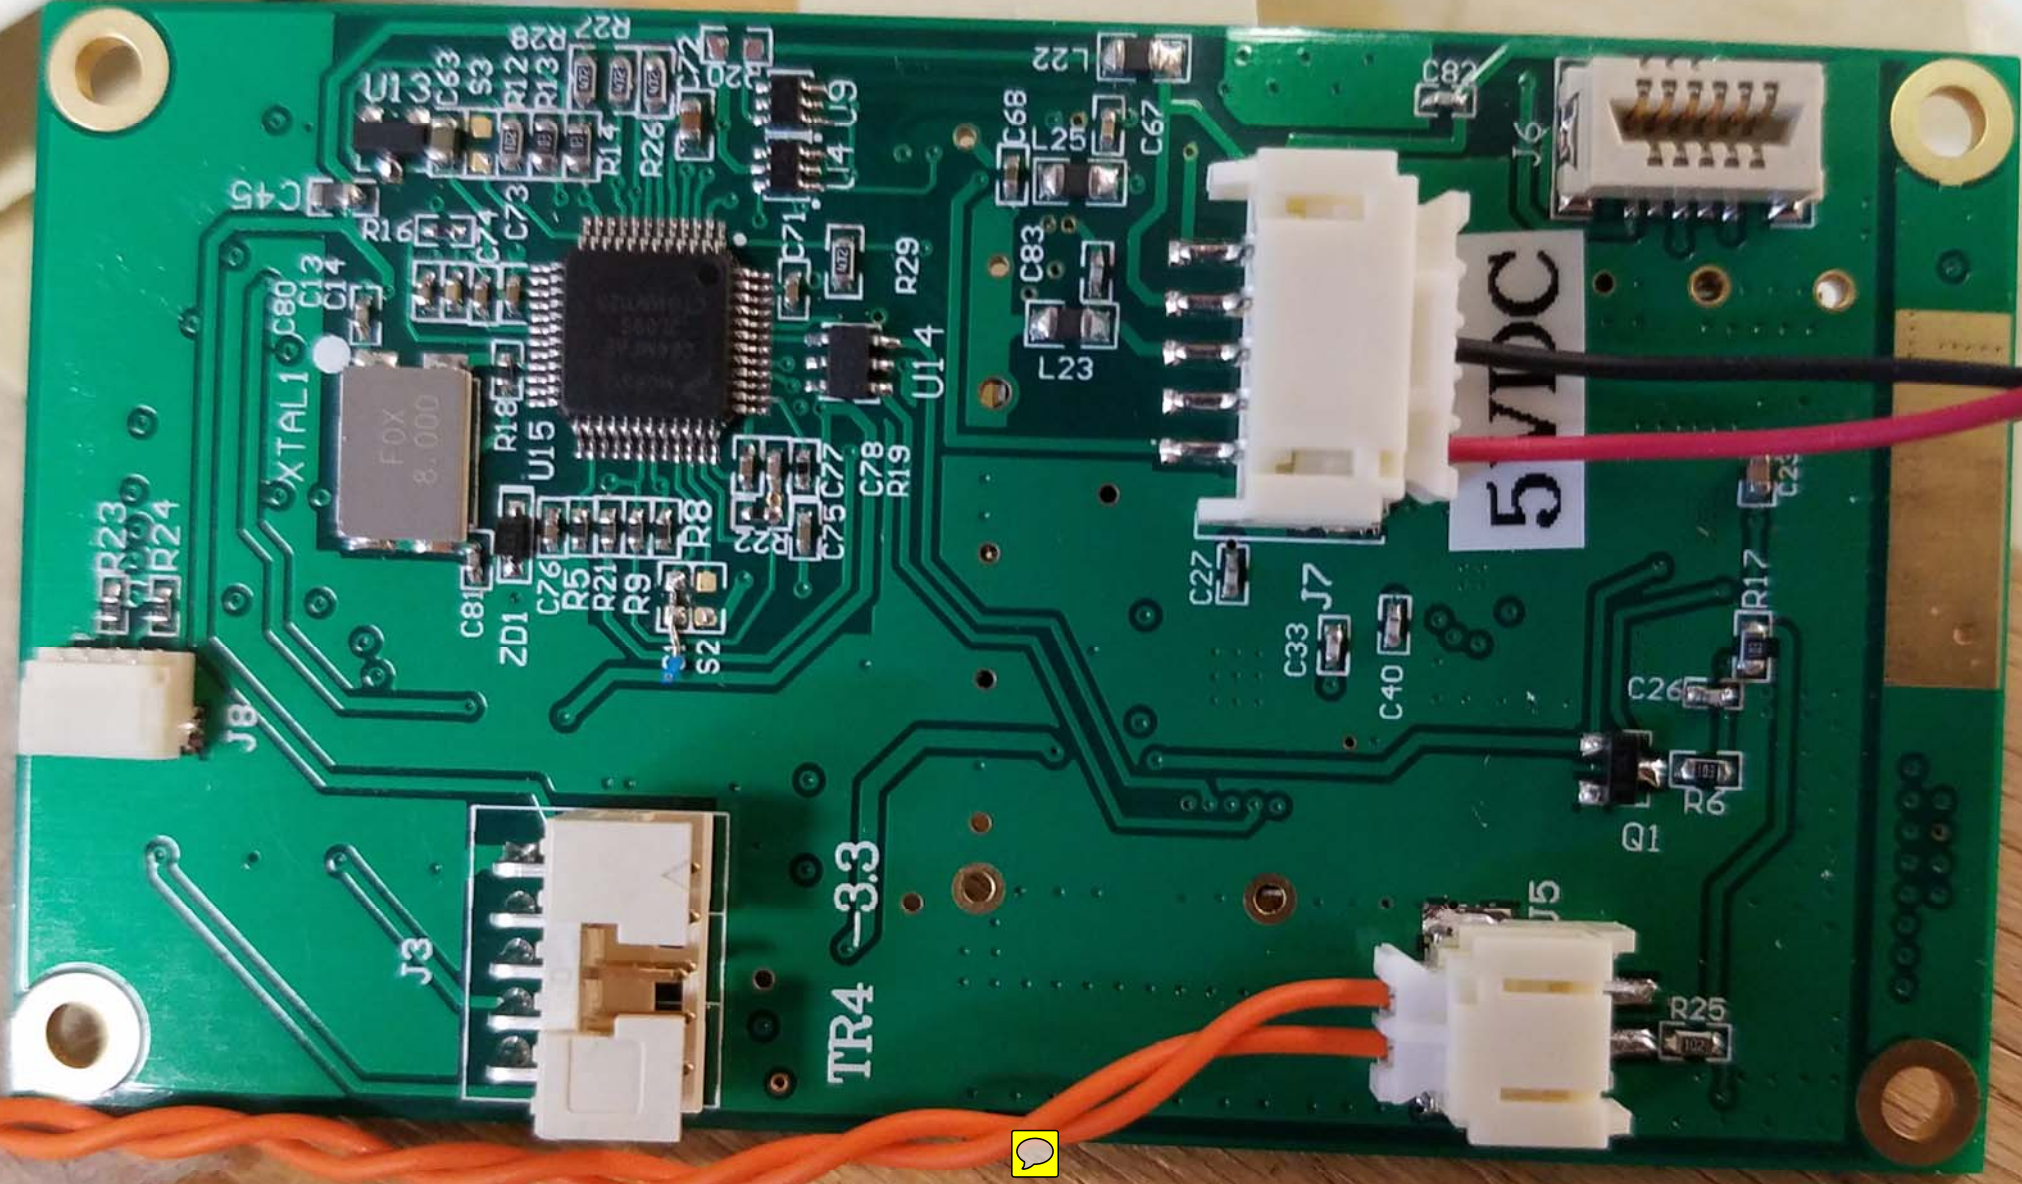

MODEL: PSM03A-050
 INPUT: 100-240V ~100mA
 50-60Hz 6-10VA
 OUTPUT: 5V = 550mA

3081
 E127643
 US
 I.T.E. POWER
 SUPPLY

Class 2 Power Unit

JET

台聯貿易有限公司

LPS

PH14000677A1
 MADE IN CHINA

R23
R24