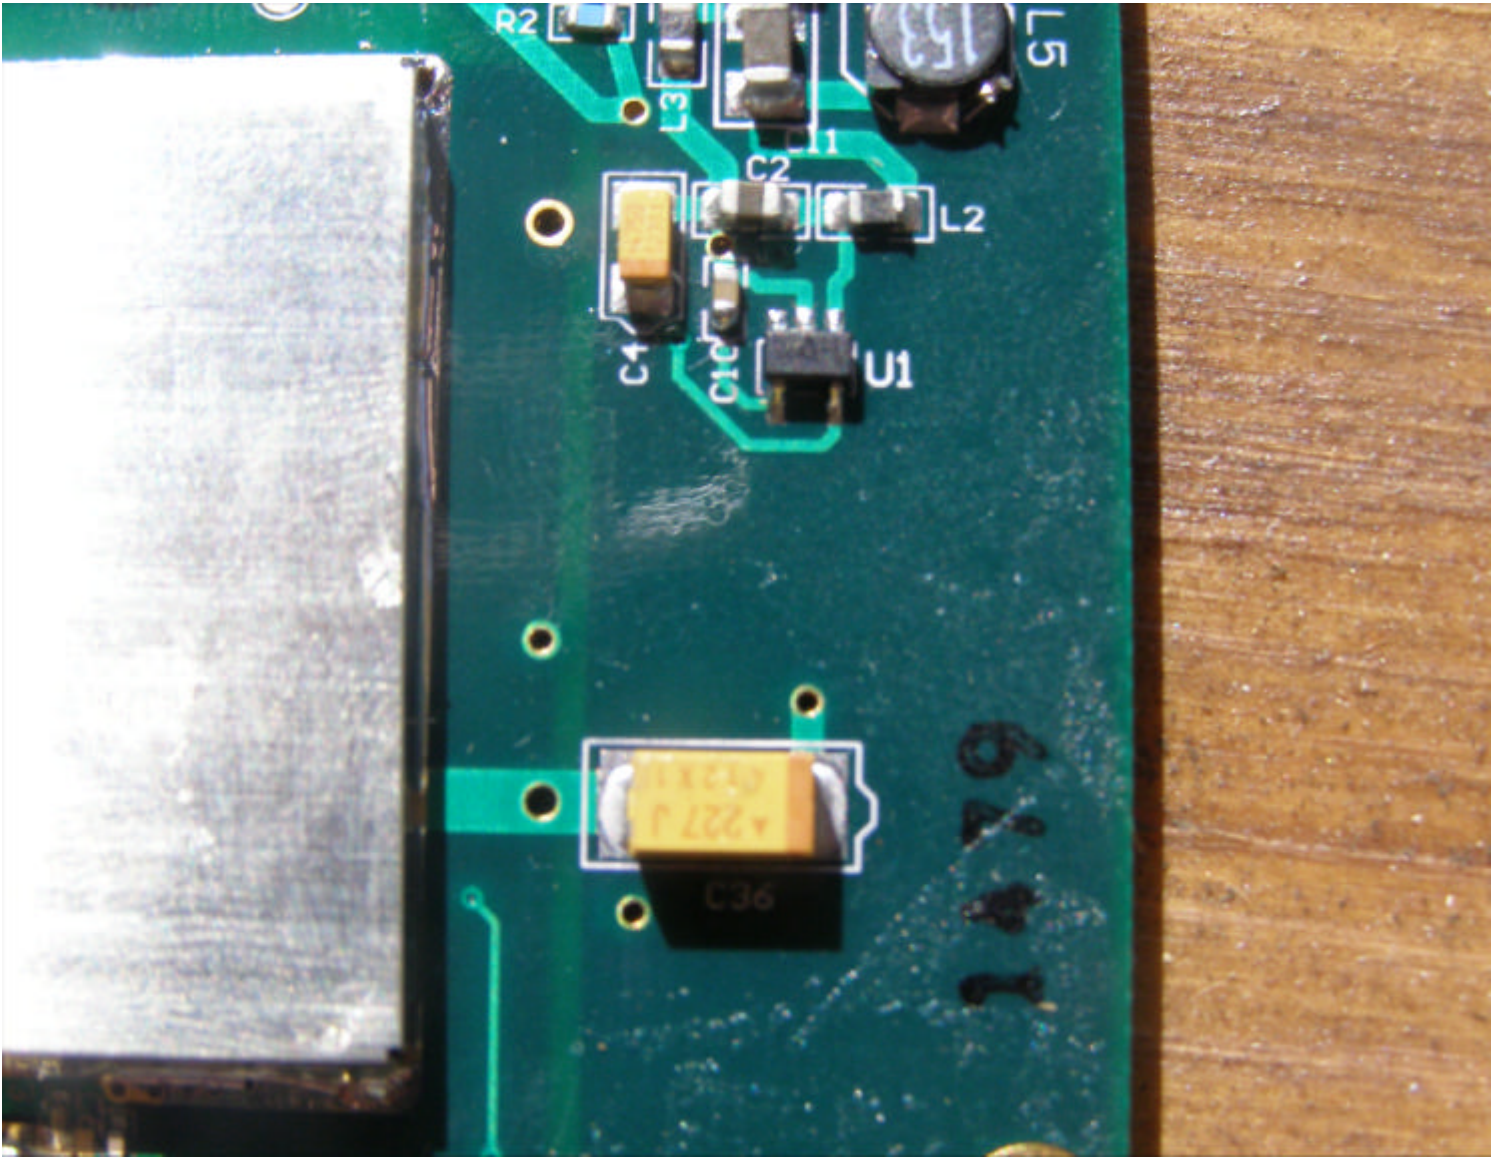

Preston Cinema Systems
TR4 V1.0

PA=4

I0229601A43
IMG MY 09 17

PA=4

I0229601A43

IMG 94V-0 09 17

Preston Cinema Systems
TR4 V1.0

PA=4