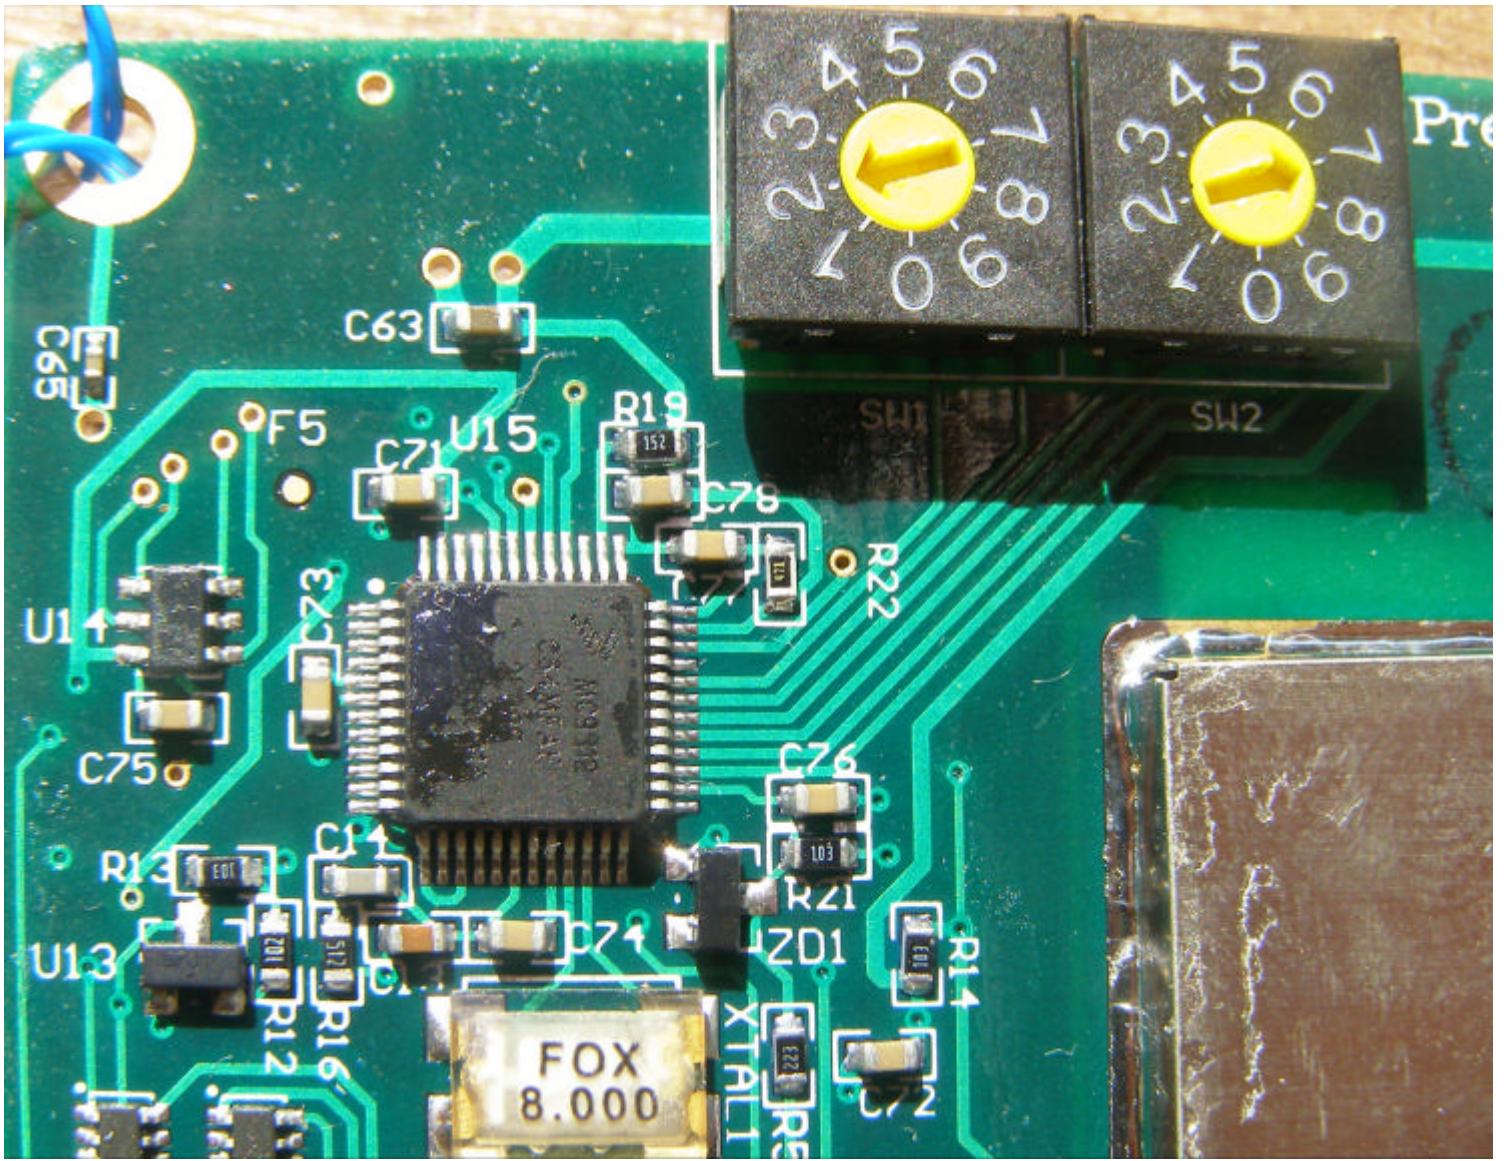

Preston Cinema Systems
TR4 V1.0

PA=4

I0229601A43
IMG MY 09 17

PA=4

I0229601A43

IMG 94V-0 09 17

Preston Cinema Systems
TR4 V1.0

PA=4