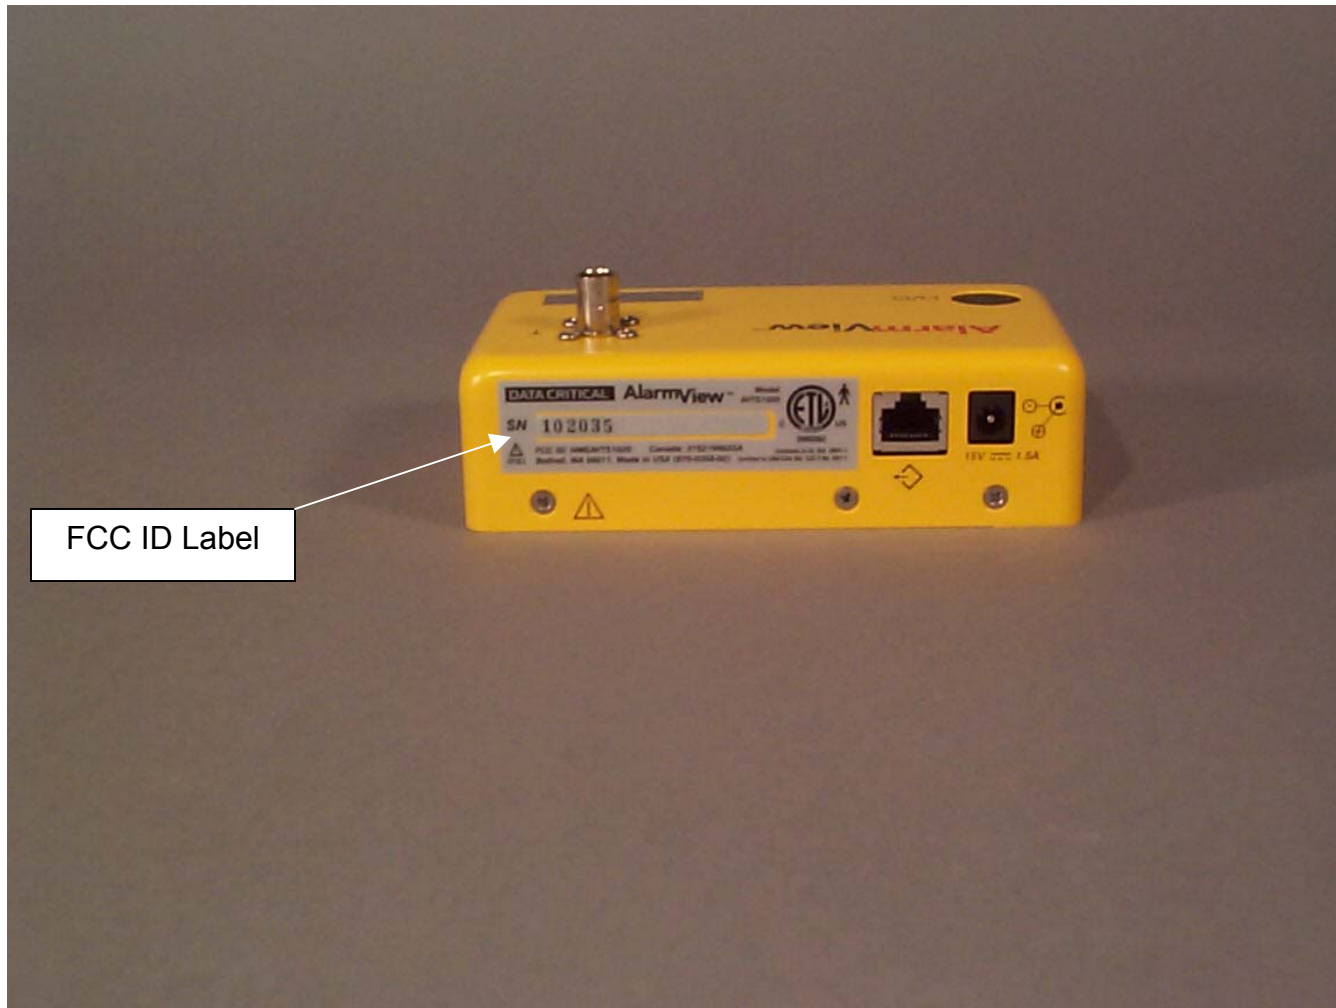

EXHIBIT W – FCC ID Label

FCC ID# NMEAVTS1030

DATA CRITICAL

AlarmView™

*Model
AVTS1030*

SN

2000382

IPX1

FCC ID: NMEAVTS1030

Canada: 3152195655A

Conforms to UL Std. 2601-1

Bothell, WA 98011, Made in USA (870-0358-02) Certified to CAN/CSA Std. C22.2 No. 601.1

Location of FCC ID Label on Product

FCC ID Label