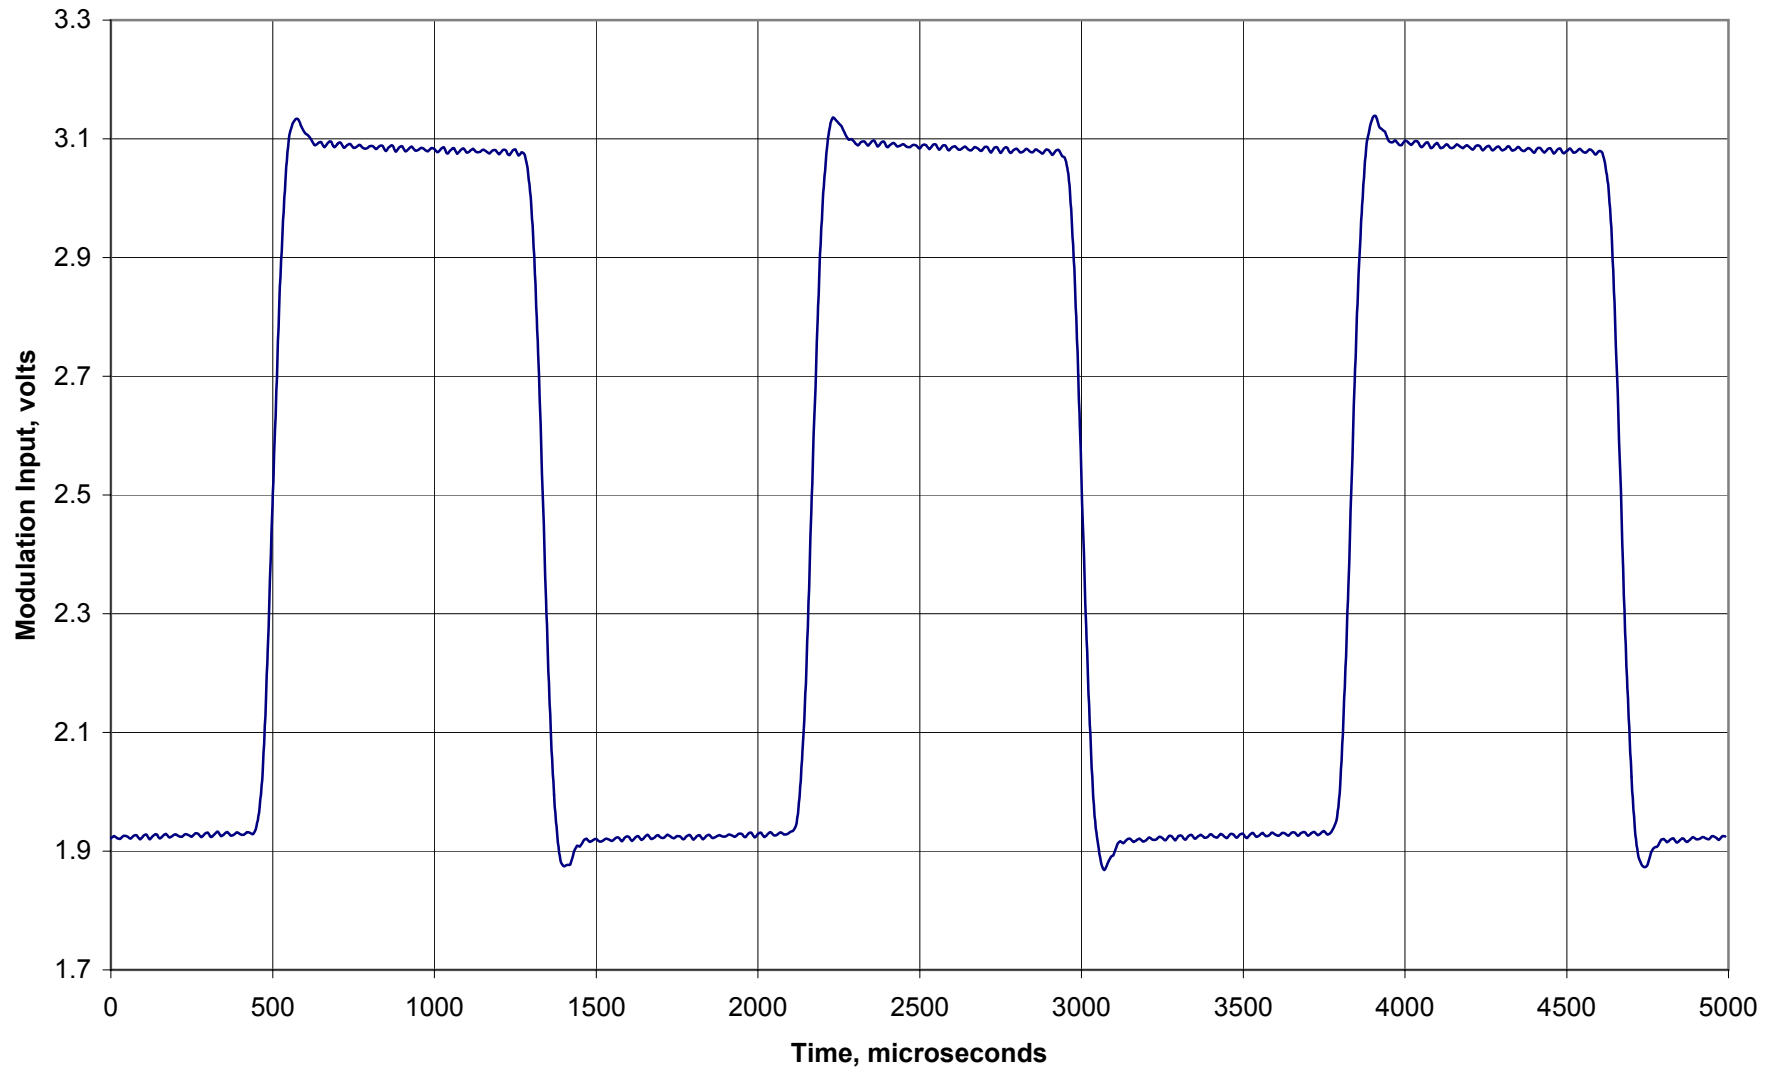

EXHIBIT G – Modulating Wavetrain

FCC ID# NMEAVTS1030

Modulation Input to DM-3473 Transceiver, Transmit Mode

FM Transmit