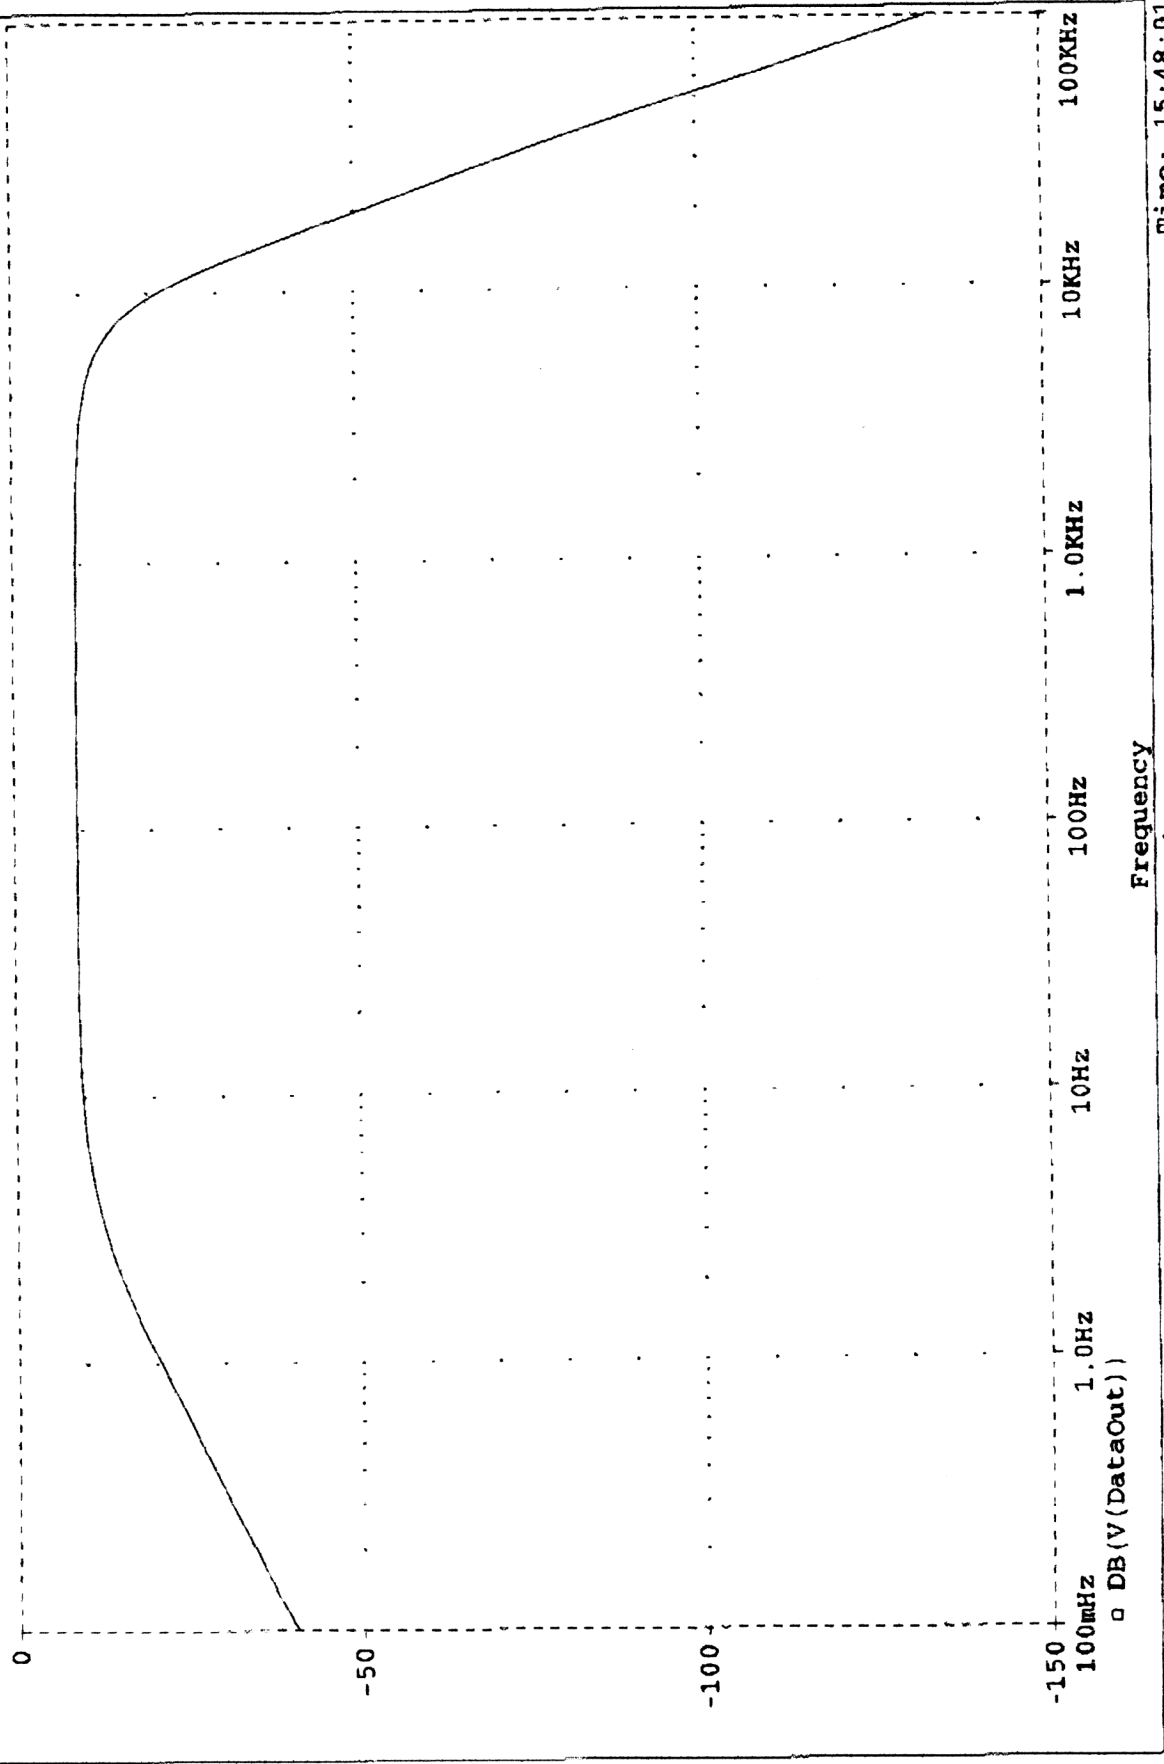

EXHIBIT H – Bode Plots

FCC ID# NMEAVTS1010

* \\NOMAD1\Projects\1136 DC AlarmView II\Development\Mike Wilhelm - 1136\Tx filter\Transmit Data BPF.sch
Date/Time run: 01/21/100 11:29:11

(A) Transmit Data BPF.dat

* \\NOMADI\Projects\1136 DC AlarmView II\Development\Mike Wilhelm - 1136\Tx filter\Transmit Data BPF.sch
Date/Time run: 01/21/00 11:29:11 Temperature: 27.0

(A) Transmit Data BPF.dat