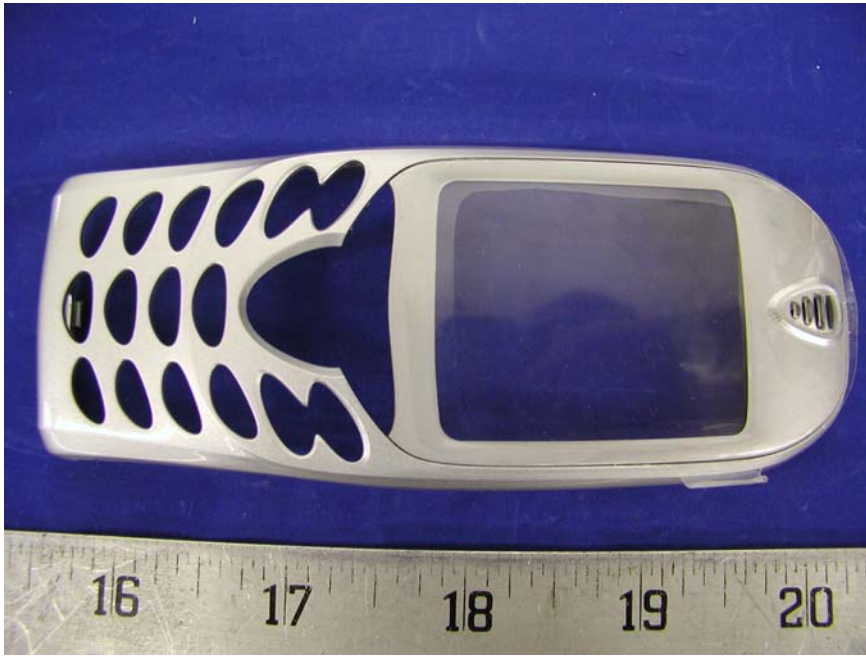

EUT – SV16B Dynapack Battery Rear View

EUT – SV16B Samsung SDI Battery Front View

EUT – SV16B Samsung SDI Battery Rear View

EUT – SV10B Bezel Front View

EUT – SV10B Bezel Rear View

DELTA Adapter View

PHIHONG Adapter View

USB Cradle View

RS-232 Cradle View

Earphone View

USB Cable View

RS-232 Cable View

Pouch View