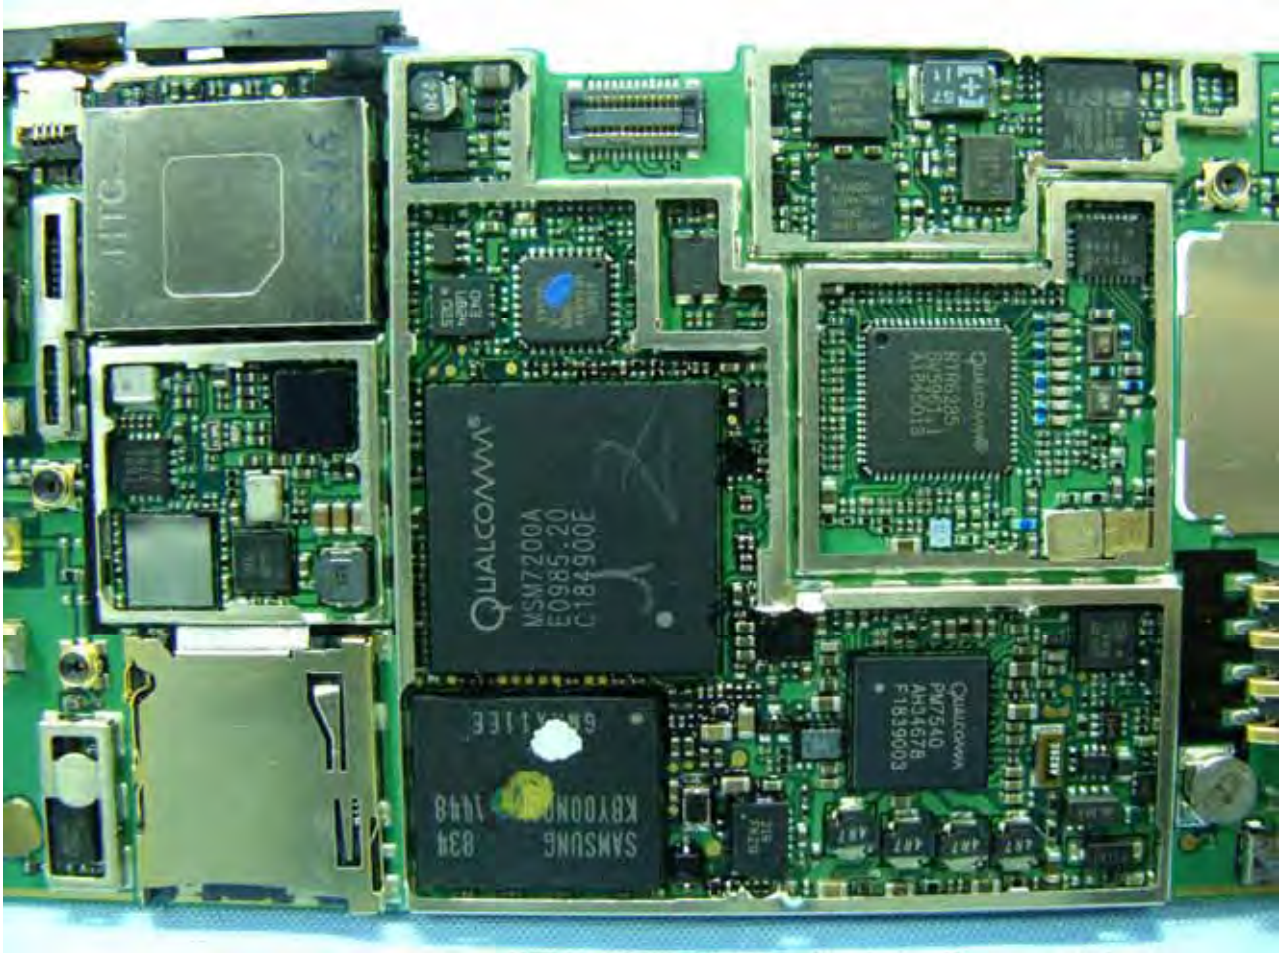

3. Internal Photographs of EUT

Model Name: TOPA100

Model Name: TOPA100

Model Name: TOPA100

Model Name: TOPA100

Model Name: TOPA100

Model Name: TOPA100

Model Name: TOPA100

Model Name: TOPA100

Model Name: TOPA100

Model Name: TOPA100

PDA Phone 2

Model Name: TOPA100

Model Name: TOPA100

Model Name: TOPA100

Model Name: TOPA100

Model Name: TOPA100

Model Name: TOPA100

Model Name: TOPA100

Model Name: TOPA100

Model Name: TOPA100

Model Name: TOPA100

WWAN Ant. <Tx/Rx>

Model Name: TOPA100