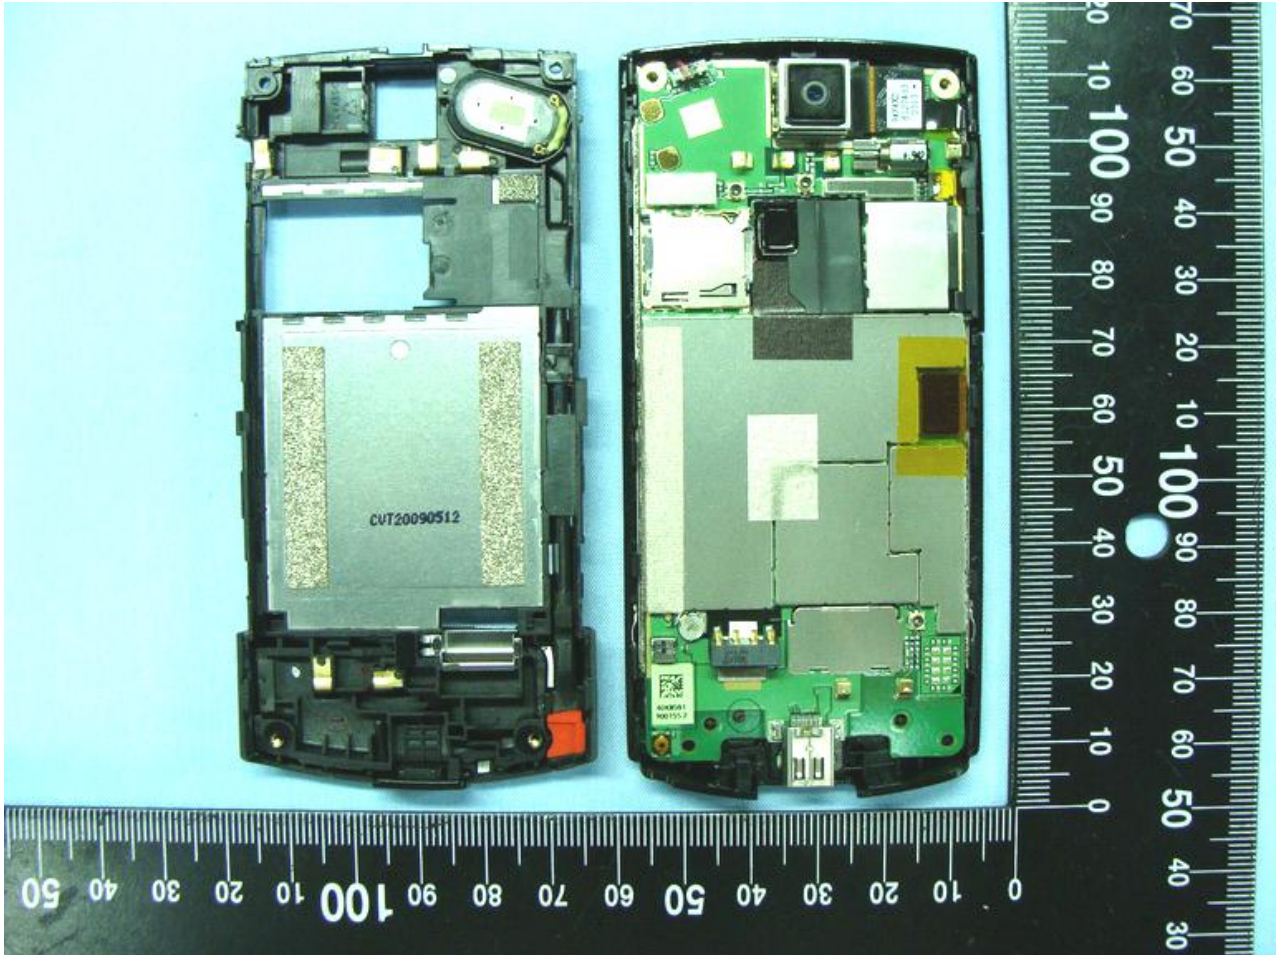

### 3. Internal Photographs of EUT

Model Name: TOPA210

Model Name: TOPA210

Model Name: TOPA210

Model Name: TOPA210

Model Name: TOPA210

Model Name: TOPA210

PDA Phone 2

Model Name: TOPA210

Model Name: TOPA210

Model Name: TOPA210

**Model Name: TOPA210**

Model Name: TOPA210

Model Name: TOPA210

BT&WLAN Ant. <Tx/Rx>

Model Name: TOPA210