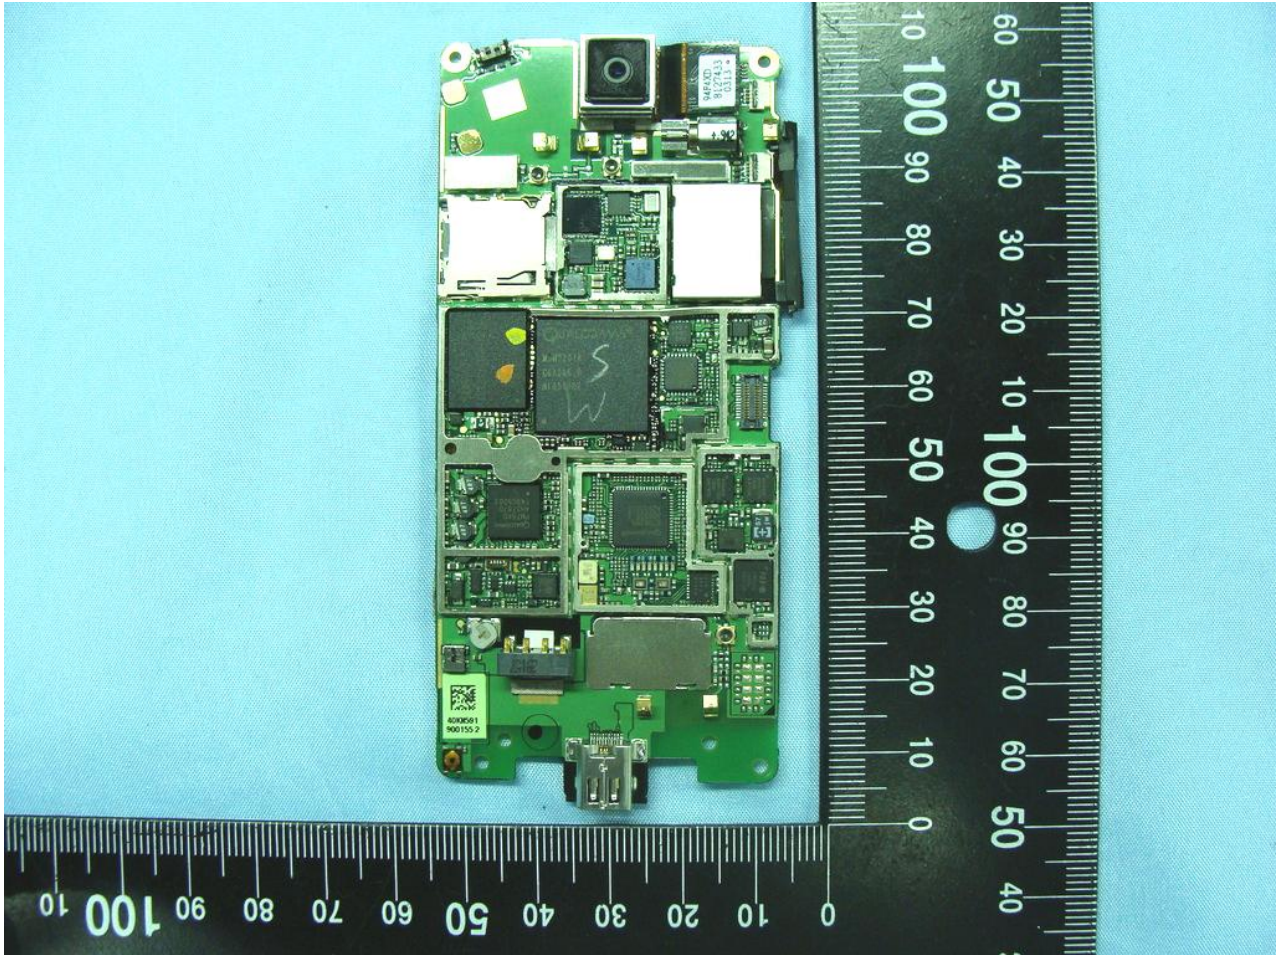

Model Name: TOPA210

Model Name: TOPA210

Model Name: TOPA210

**Model Name: TOPA210**

Model Name: TOPA210

Model Name: TOPA210

BT&WLAN Ant. <Tx/Rx>

Model Name: TOPA210

**GPS Ant. <Rx>**

Model Name: TOPA210

WWAN Ant. <Tx/Rx>

Model Name: TOPA210

WWAN Ant. <Tx/Rx>