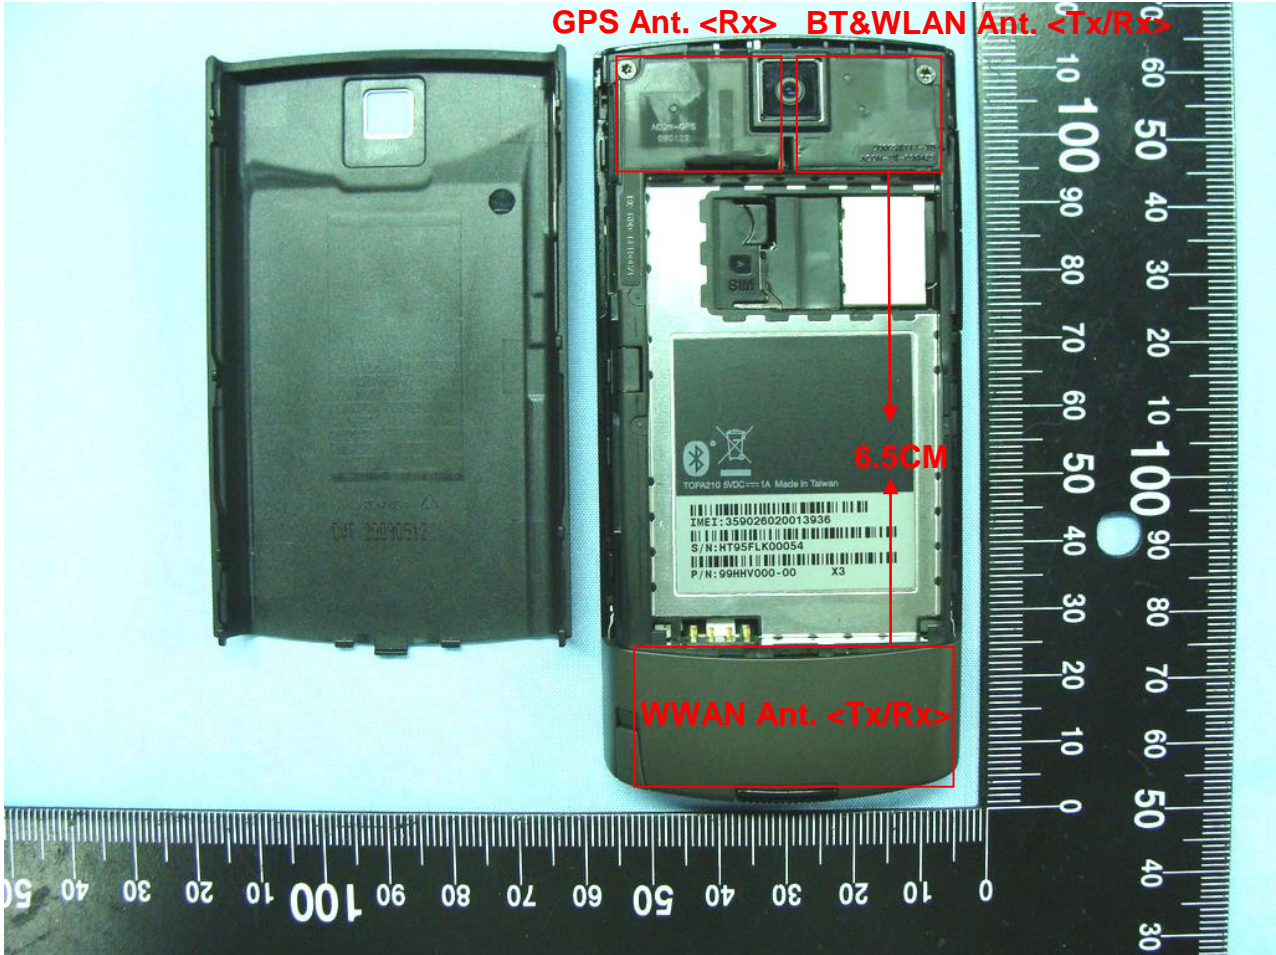

Model Name: TOPA210

Model Name: TOPA210

Model Name: TOPA210

**Model Name: TOPA210**

Model Name: TOPA210

Model Name: TOPA210

BT&WLAN Ant. <Tx/Rx>

Model Name: TOPA210