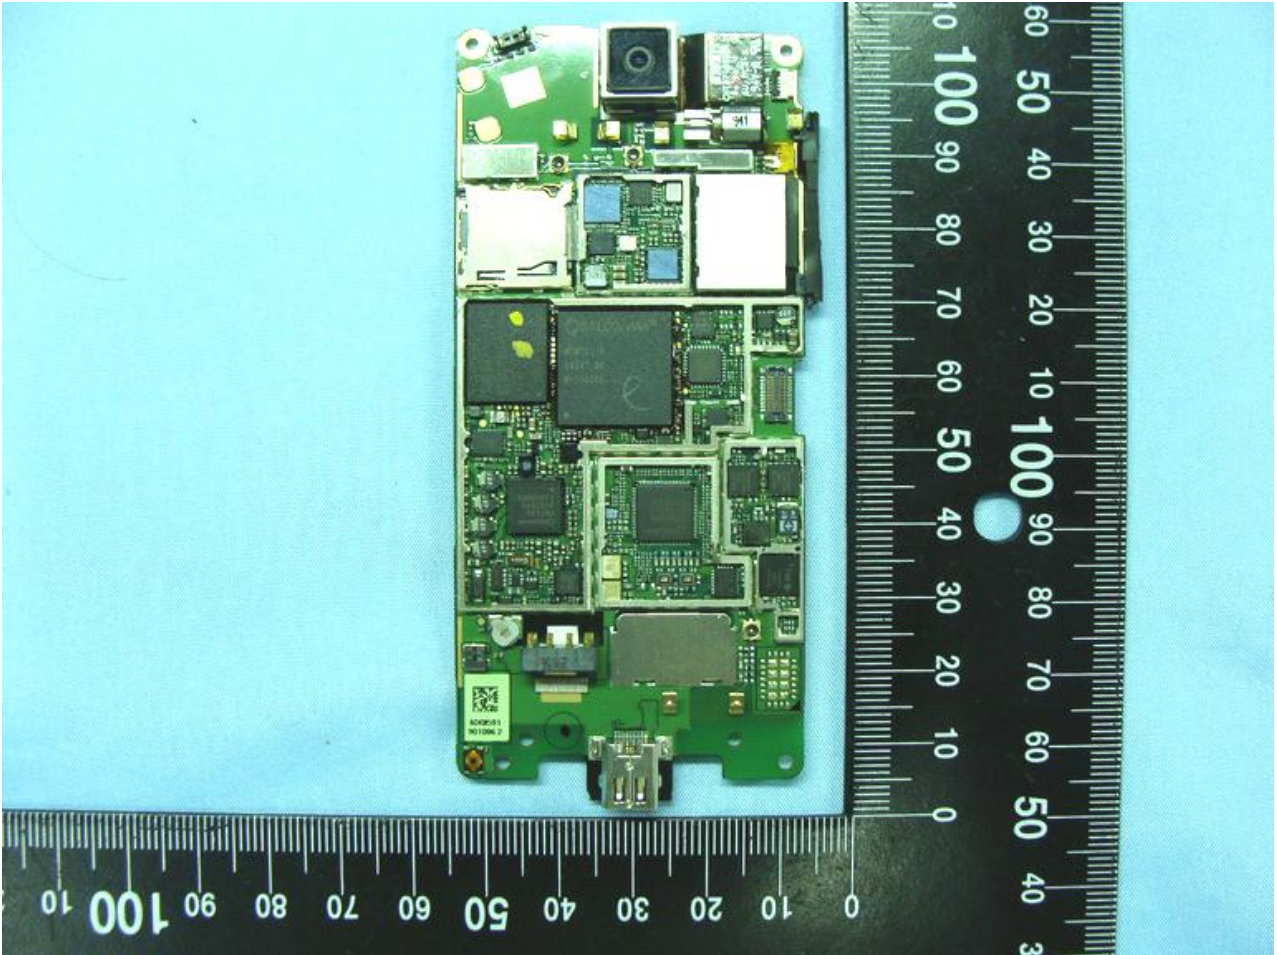

### 3. Internal Photographs of EUT

Model Name: TOPA210

Model Name: TOPA210

Model Name: TOPA210

Model Name: TOPA210

Model Name: TOPA210

Model Name: TOPA210

PDA Phone 2

Model Name: TOPA210

Model Name: TOPA210

Model Name: TOPA210

**Model Name: TOPA210**

Model Name: TOPA210

Model Name: TOPA210

BT&WLAN Ant. <Tx/Rx>

Model Name: TOPA210

**GPS Ant. <Rx>**

Model Name: TOPA210

WWAN Ant. <Tx/Rx>

Model Name: TOPA210

WWAN Ant. <Tx/Rx>