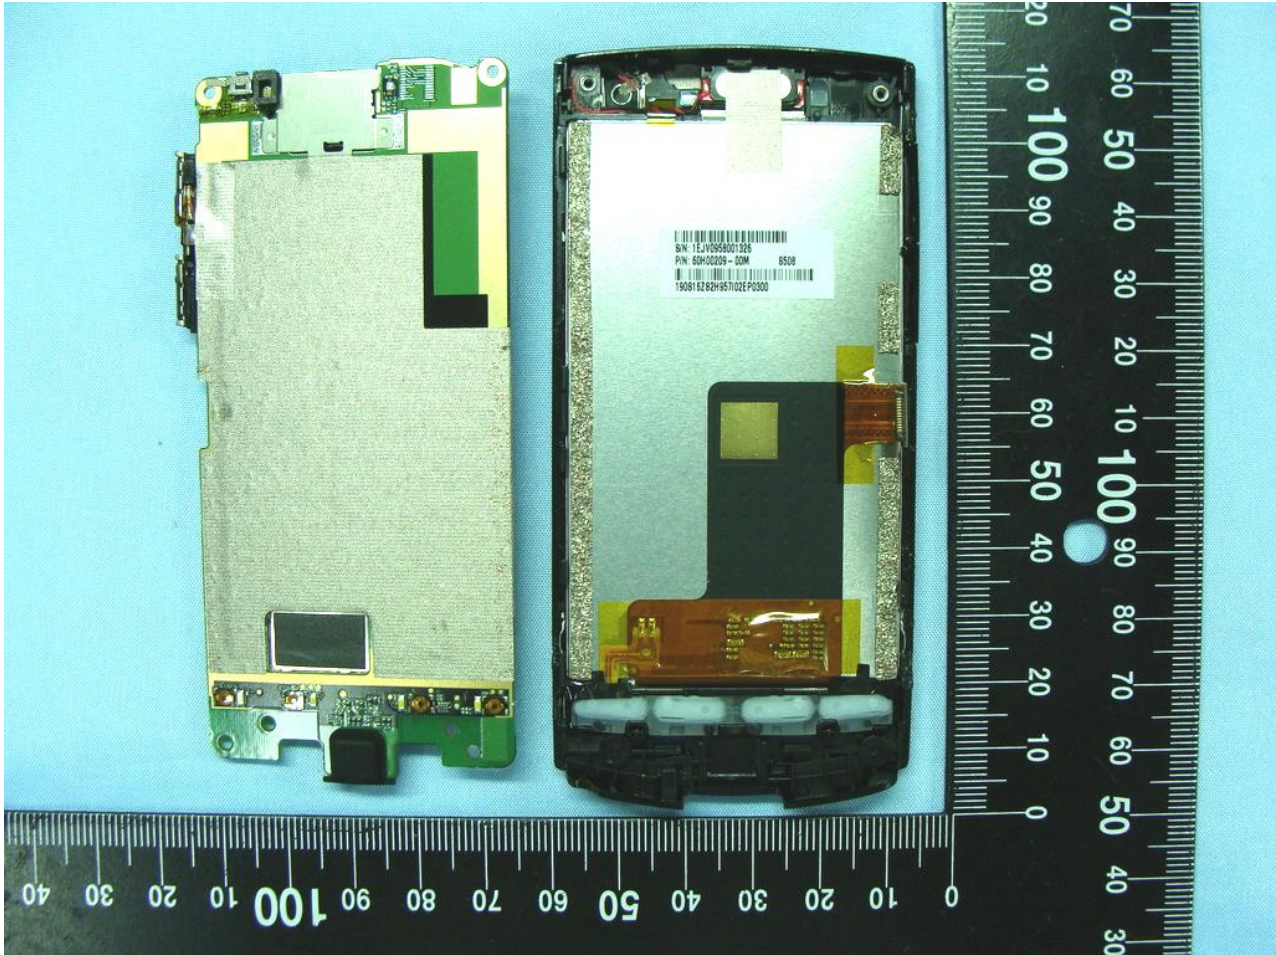

### 3. Internal Photographs of EUT

Model Name: TOPA210

Model Name: TOPA210

Model Name: TOPA210

Model Name: TOPA210

Model Name: TOPA210

Model Name: TOPA210

PDA Phone 2

Model Name: TOPA210

Model Name: TOPA210

Model Name: TOPA210

**Model Name: TOPA210**

Model Name: TOPA210

Model Name: TOPA210

BT&WLAN Ant. <Tx/Rx>

Model Name: TOPA210