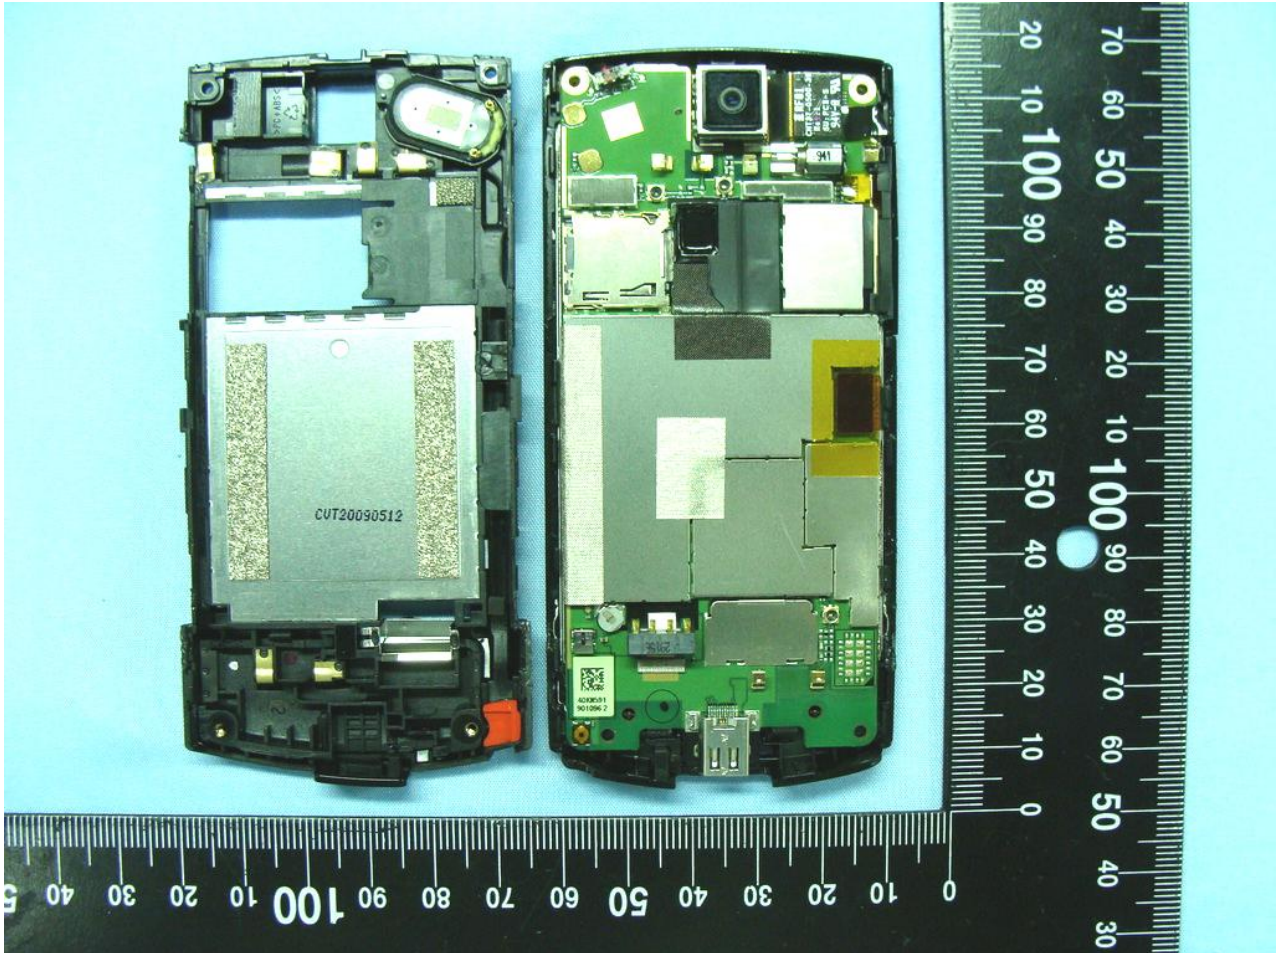

### 3. Internal Photographs of EUT

Model Name: TOPA210

Model Name: TOPA210

Model Name: TOPA210

Model Name: TOPA210

Model Name: TOPA210

Model Name: TOPA210

PDA Phone 2

Model Name: TOPA210

Model Name: TOPA210

Model Name: TOPA210

**Model Name: TOPA210**

Model Name: TOPA210

Model Name: TOPA210

BT&WLAN Ant. <Tx/Rx>

Model Name: TOPA210