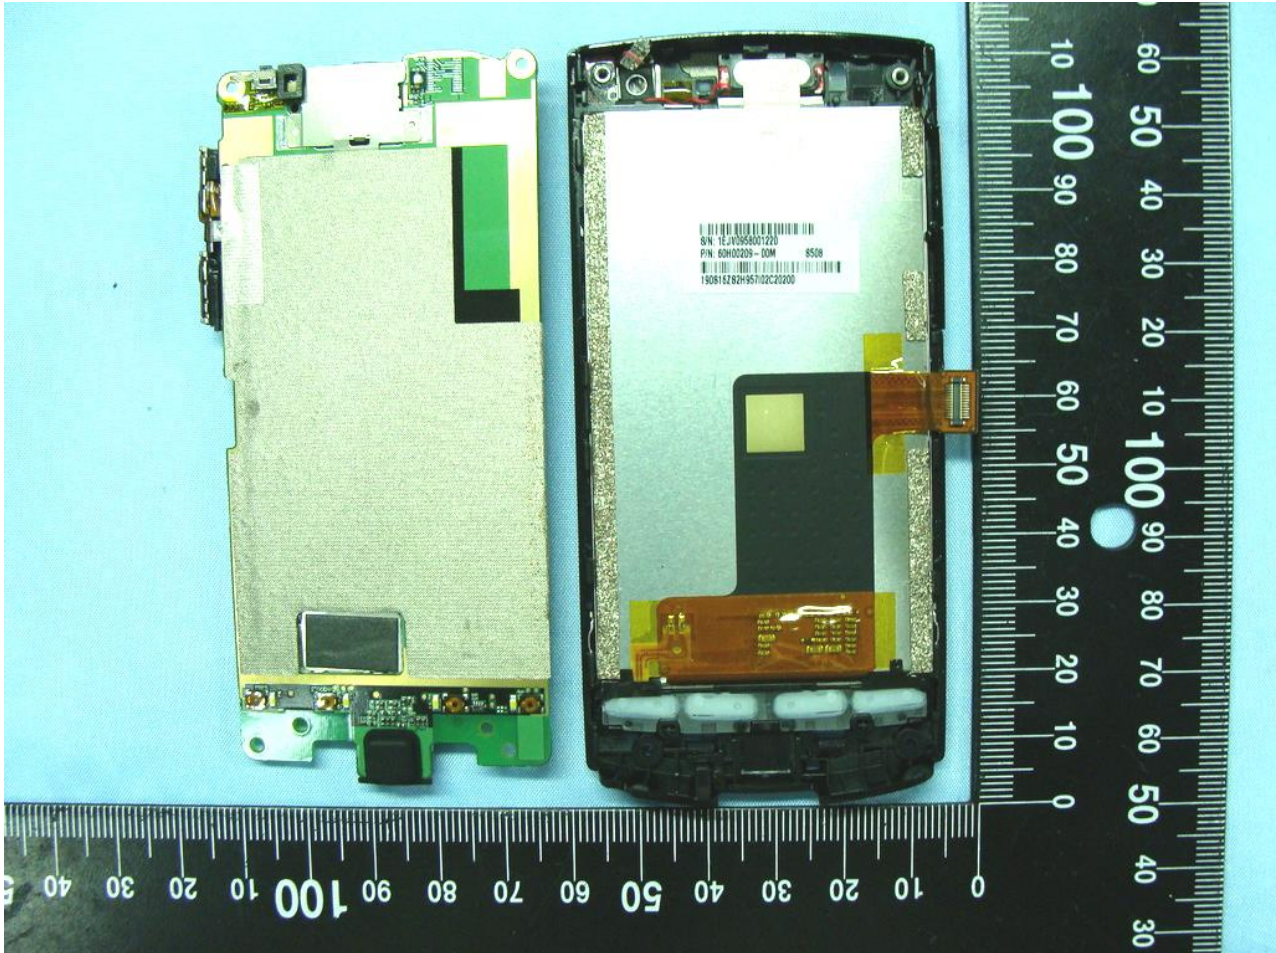

### 3. Internal Photographs of EUT

Model Name: TOPA210

Model Name: TOPA210

Model Name: TOPA210

Model Name: TOPA210

Model Name: TOPA210

Model Name: TOPA210

PDA Phone 2

Model Name: TOPA210

Model Name: TOPA210

Model Name: TOPA210

**Model Name: TOPA210**

Model Name: TOPA210

Model Name: TOPA210

BT&WLAN Ant. <Tx/Rx>

Model Name: TOPA210