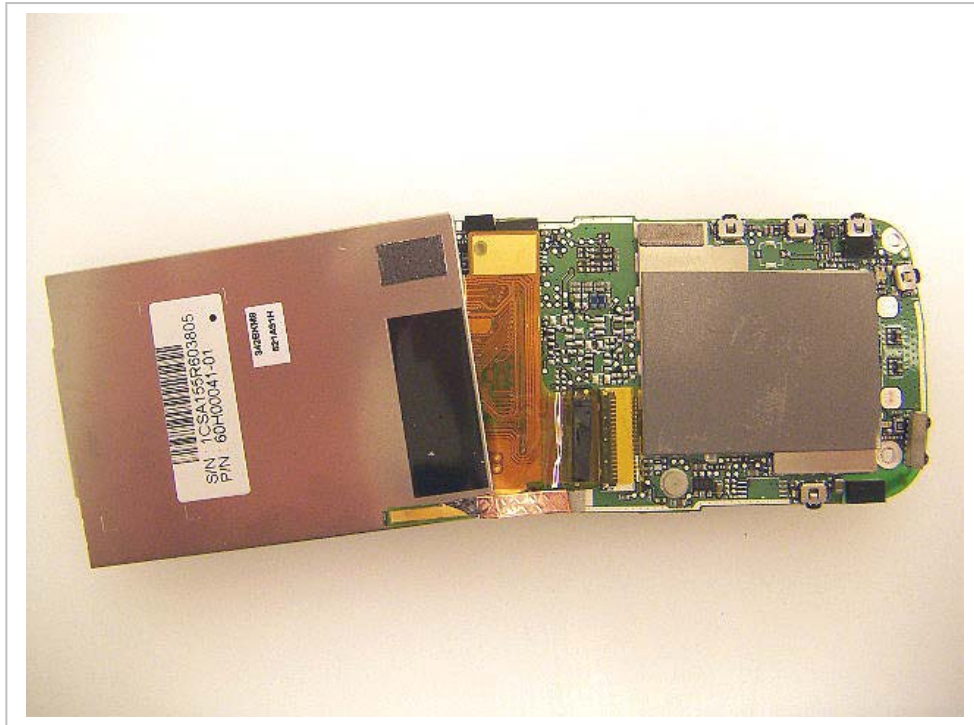

Equipment under Test (EUT)

Interior View

EUT with Pouch - model: HTC-180-3

Headset – model: TS888-03206N

USB cable