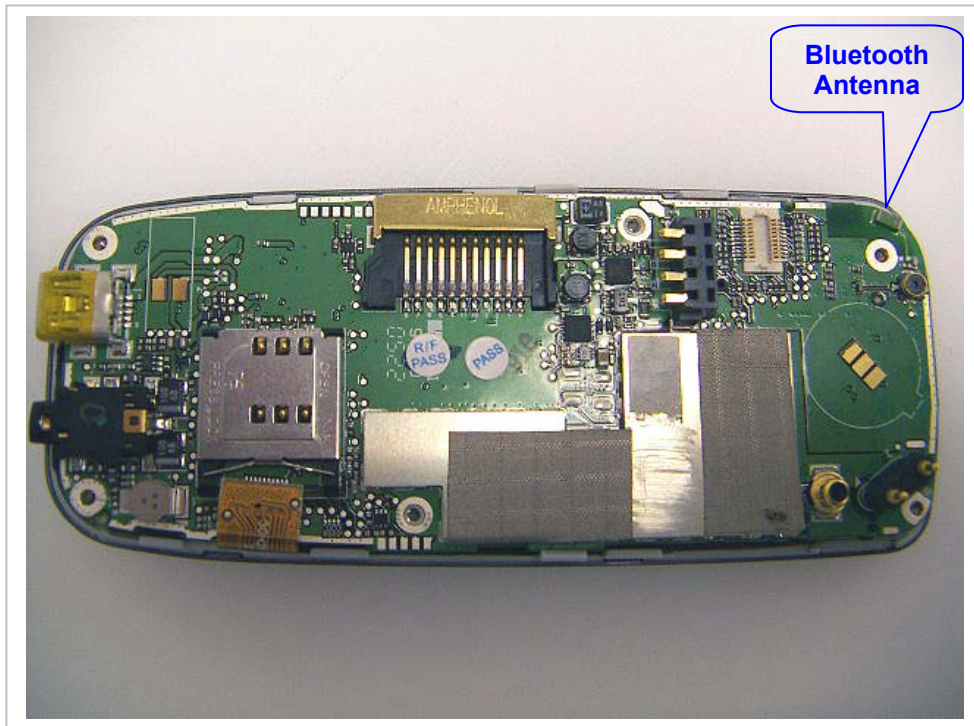

Equipment under Test (EUT)

Interior View

EUT with Pouch - model: HTC-180-3

Headset – model: TS888-03206N

USB cable