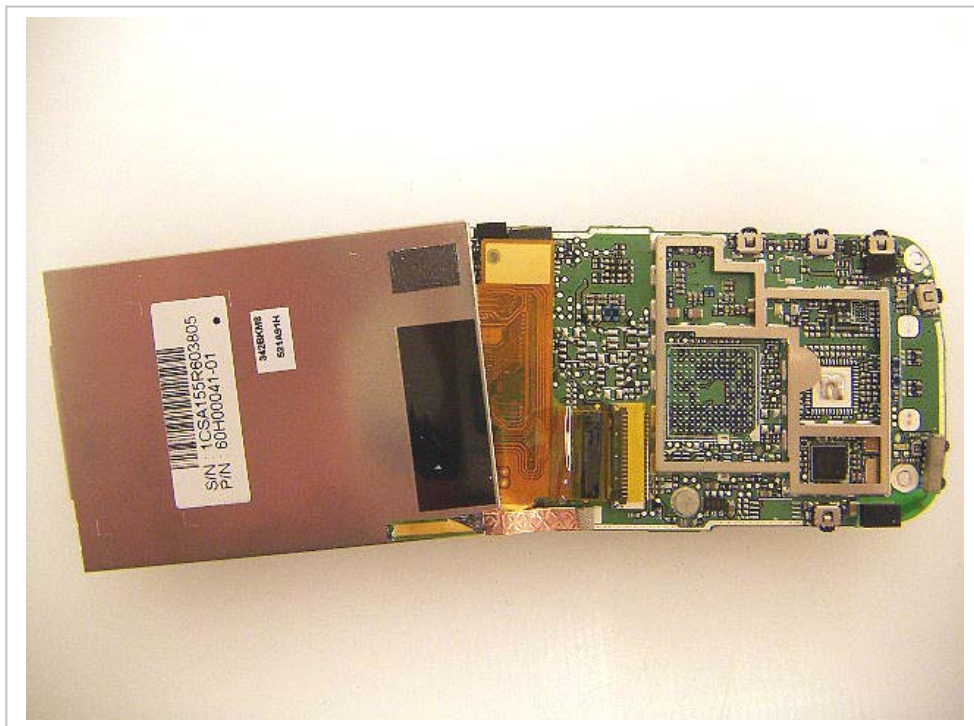

Equipment under Test (EUT)

Interior View

EUT with Pouch - model: HTC-180-3

Headset – model: TS888-03206N

USB cable