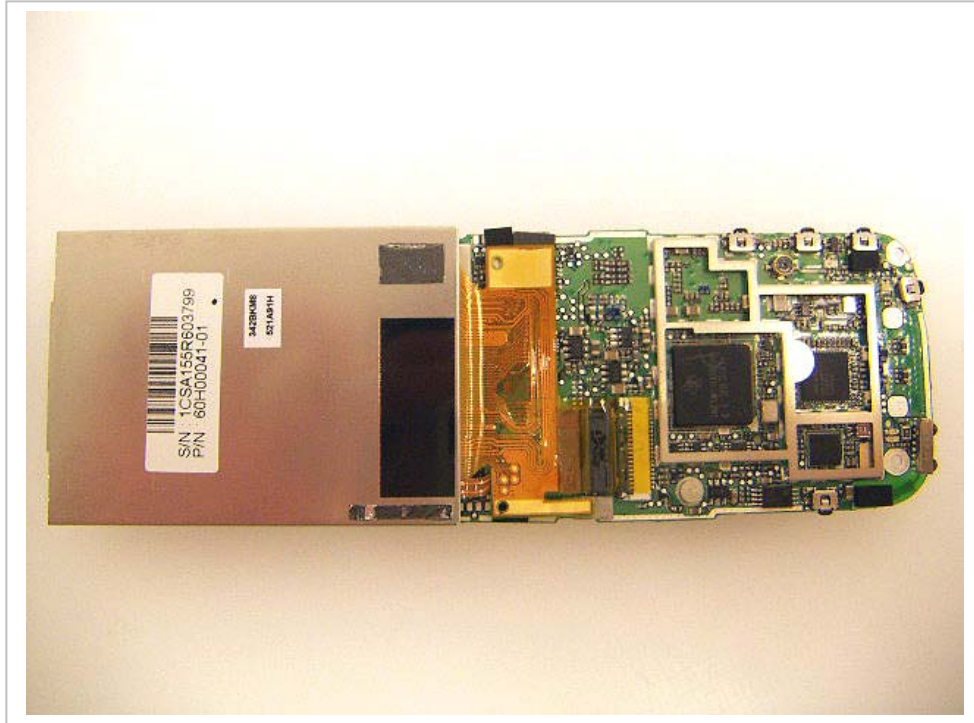

Equipment under Test (EUT)

Interior View

BT antenna location

EUT with Pouch – model: HTC-180-3

Headset – model: TS888-03206N