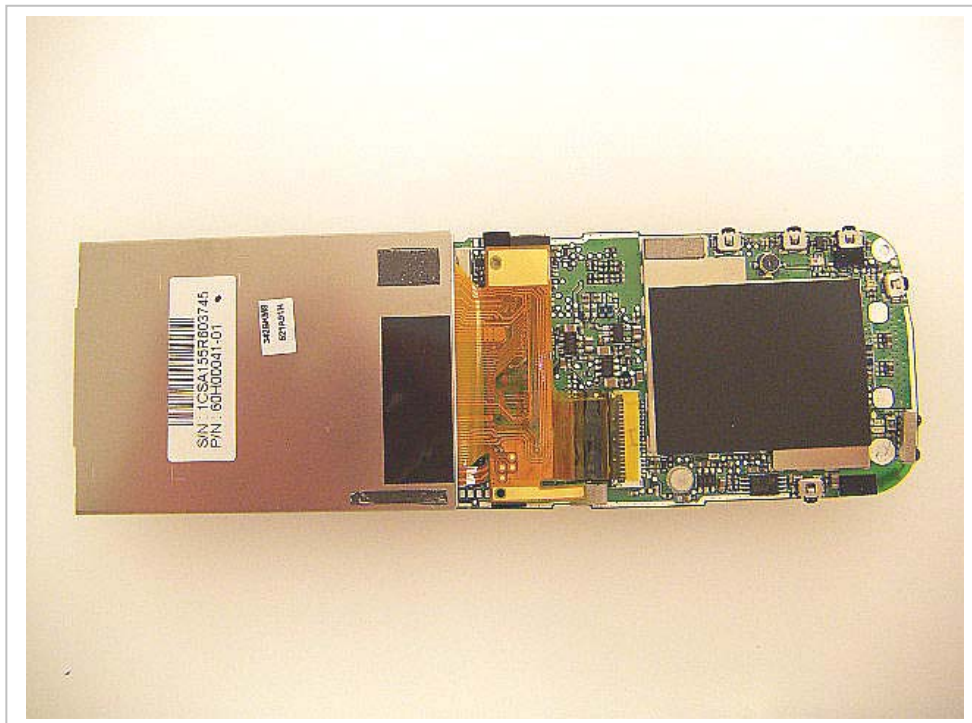

Equipment under Test (EUT)

Interior View

BT antenna location

EUT with Pouch – model: HTC-180-3

Headset – model: TS888-03206N