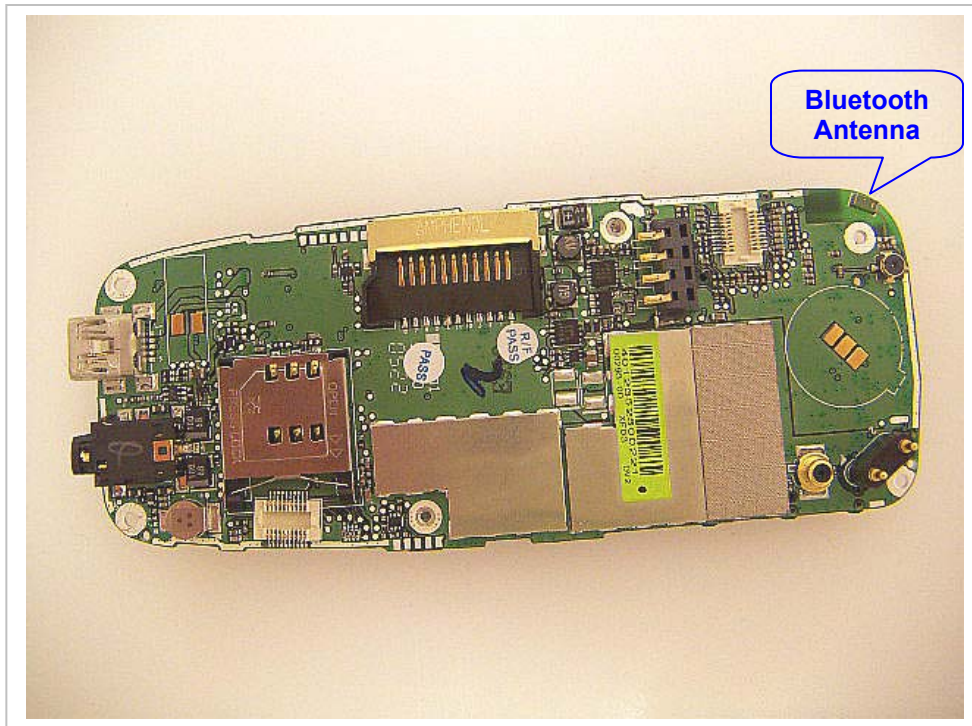

Equipment under Test (EUT)

Interior View

BT antenna location

EUT with Pouch – model: HTC-180-3

Headset – model: TS888-03206N