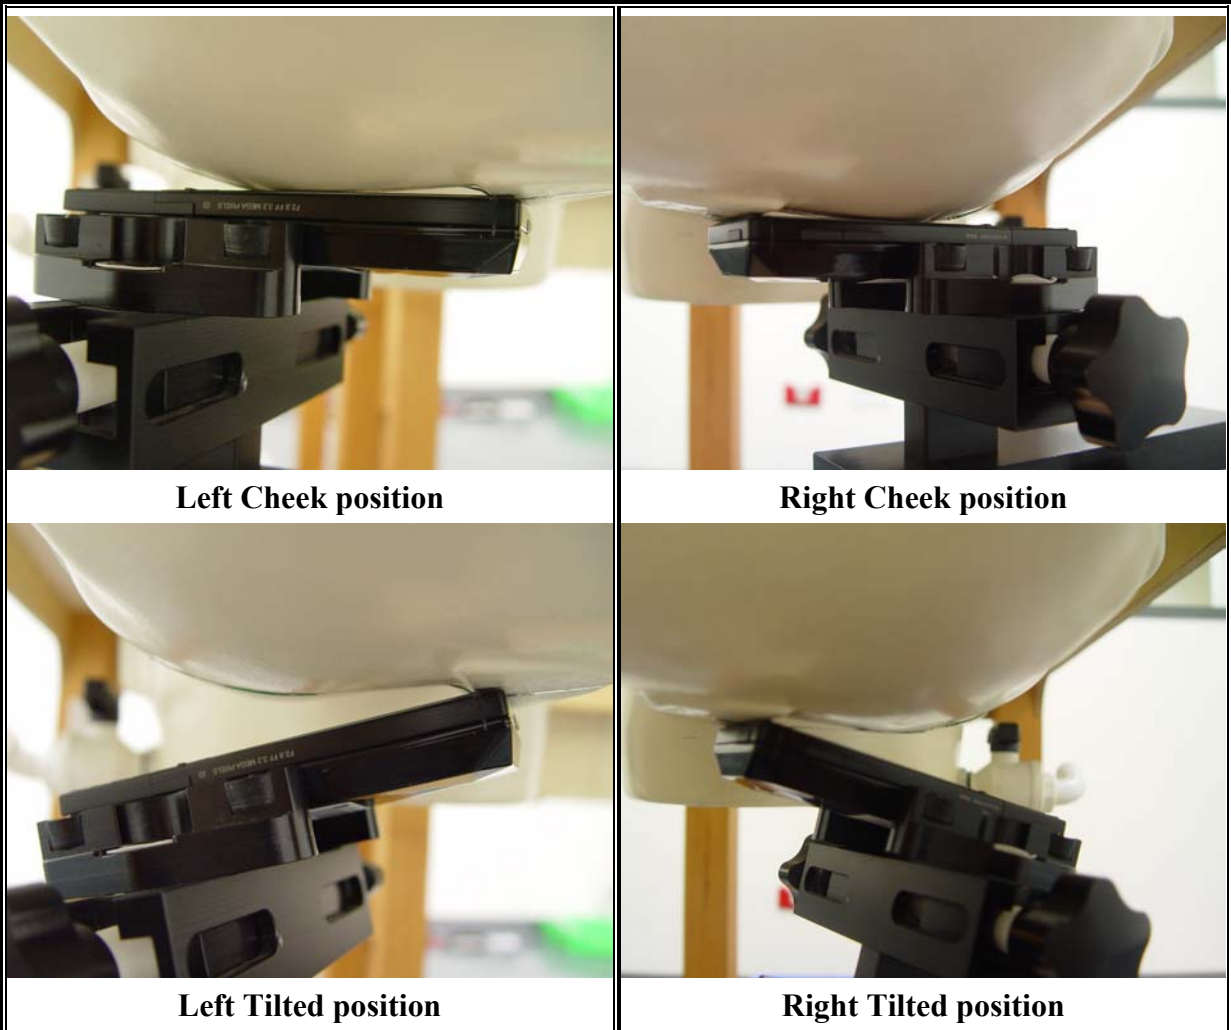

**APPENDIX III**

**SAR TEST SETUP PHOTO**

**835 band Head close position:**

**1900 band Head close position:**

**Left Cheek position**

**Right Cheek position**

**Left Tilted position**

**Right Tilted position**

**835 band Head slide position:**

**Left Cheek position**

**Right Cheek position**

**Left Tilted position**

**Right Tilted position**

**1900 band Head slide position:**

**Left Cheek position**

**Right Cheek position**

**Left Tilted position**

**Right Tilted position**

**835 band Body position**

**1900 band Body position**

**2450 band Head close position:**

**Left Cheek position**

**Right Cheek position**

**Left Tilted position**

**Right Tilted position**

**2450 band Head position close mode:**

**Left Cheek position**

**Right Cheek position**

**Left Tilted position**

**Right Tilted position**

**2450 band Head slide position:**

**Left Cheek position**