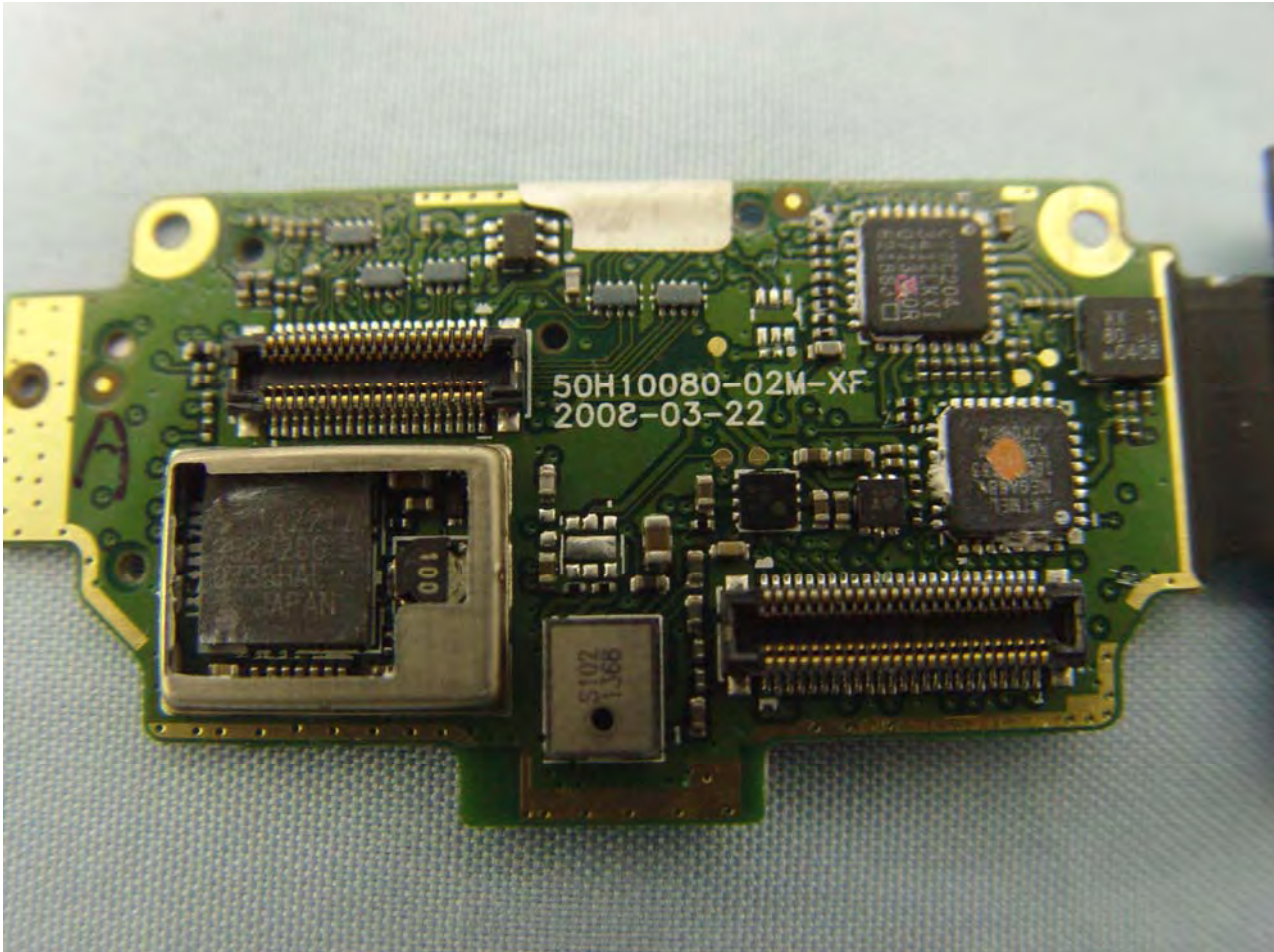

Model Name: RAPH101