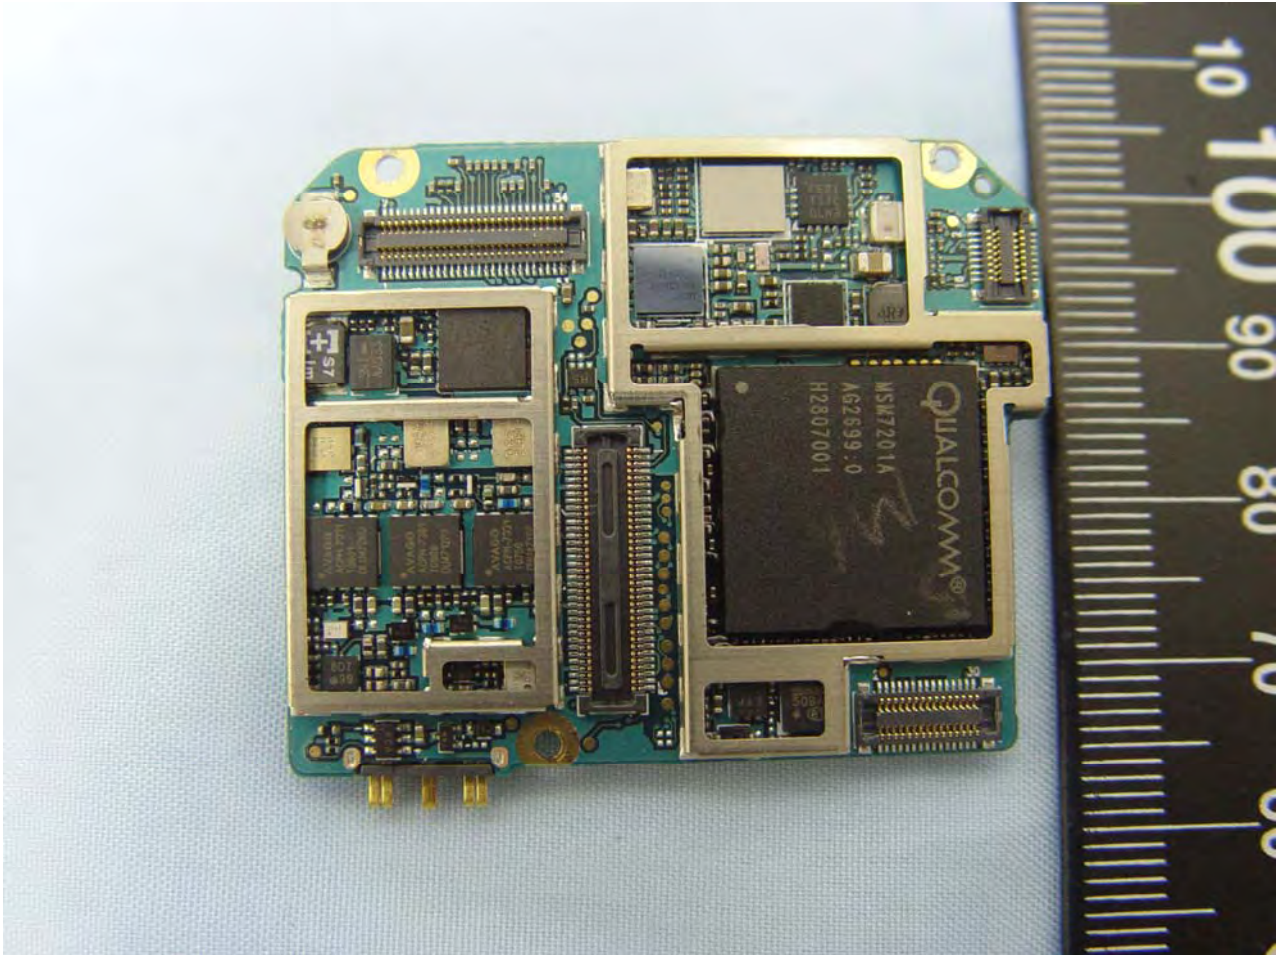

Model Name: RAPH101