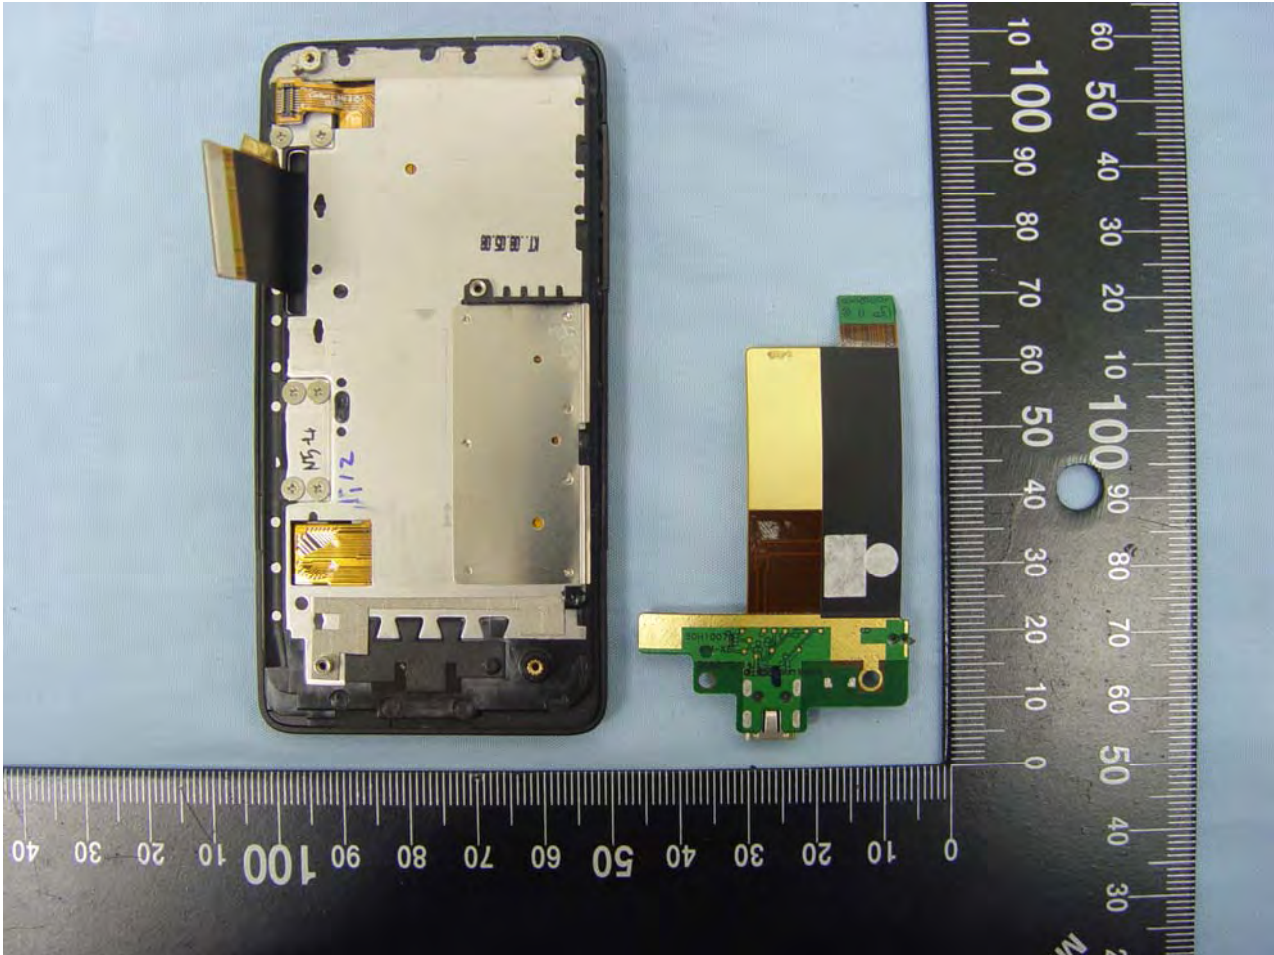

Model Name: RAPH101