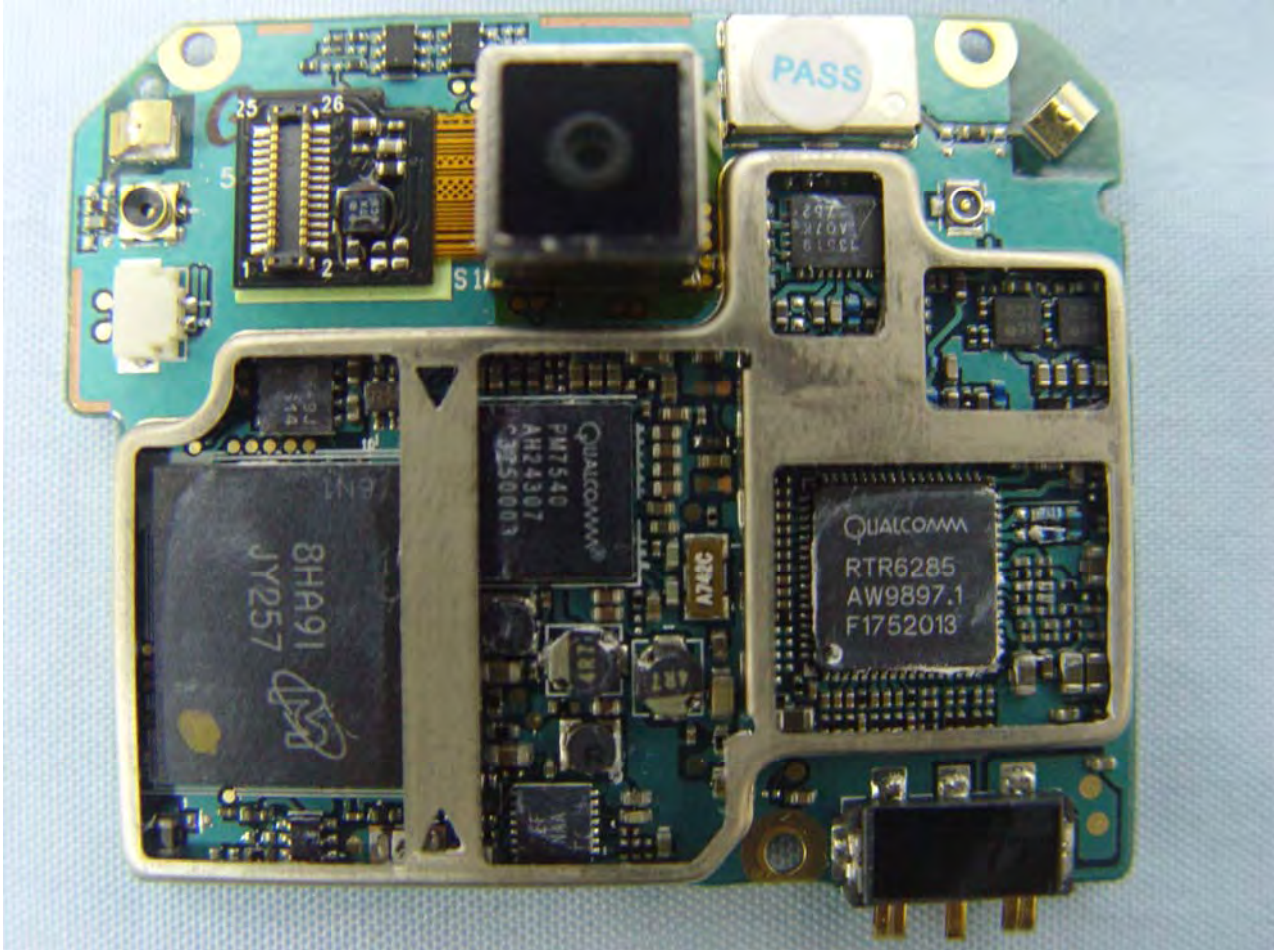

Model Name: RAPH101