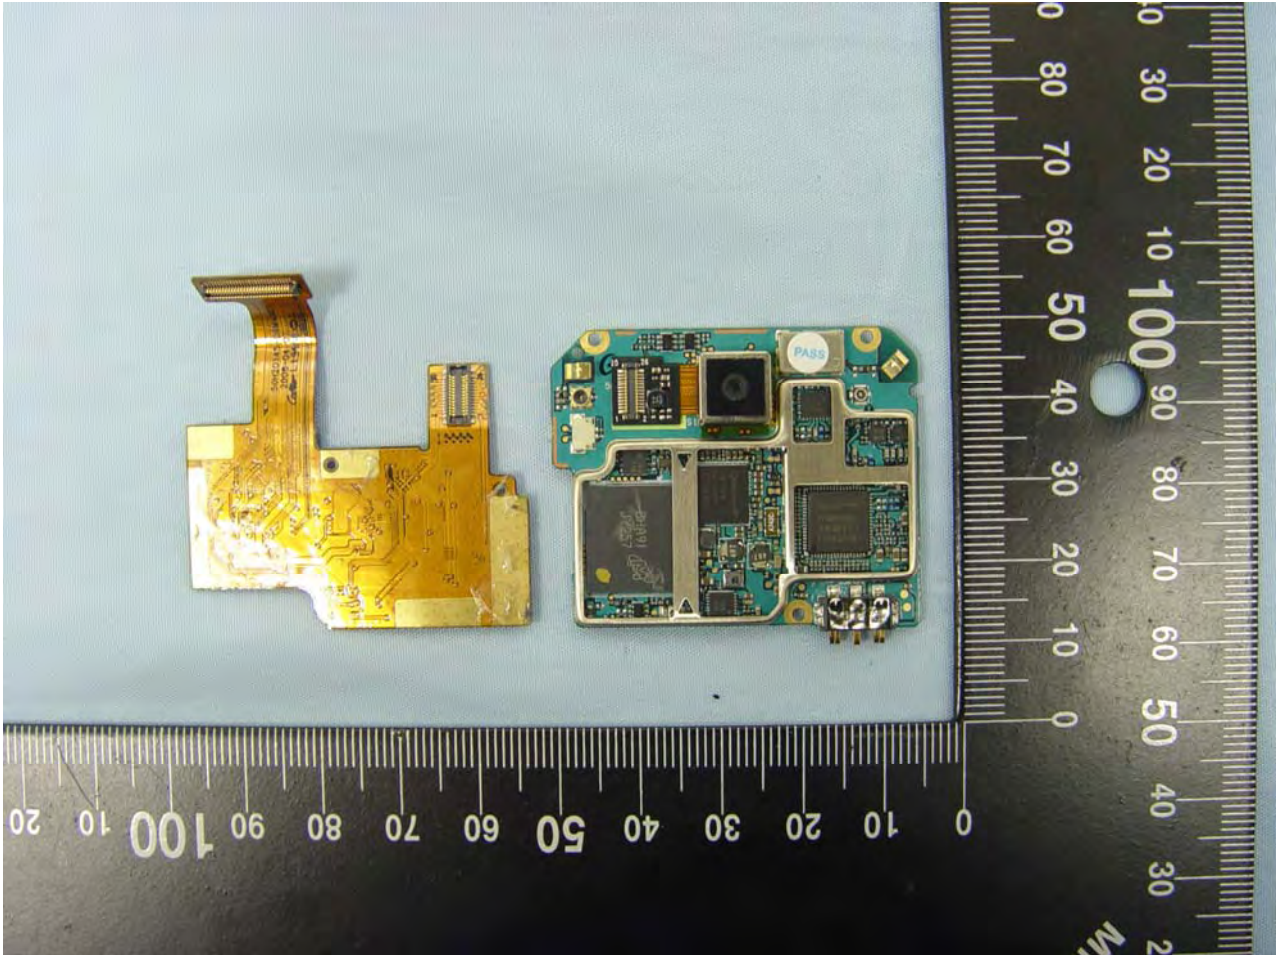

GPS Antenna

Model Name: RAPH101

Bluetooth & WiFi Antenna

Model Name: RAPH101

WWAN Antenna

Model Name: RAPH101

Model Name: RAPH101

Model Name: RAPH101

Model Name: RAPH101

Model Name: RAPH101

Model Name: RAPH101

Model Name: RAPH101

Model Name: RAPH101

Model Name: RAPH101

Model Name: RAPH101

Model Name: RAPH101