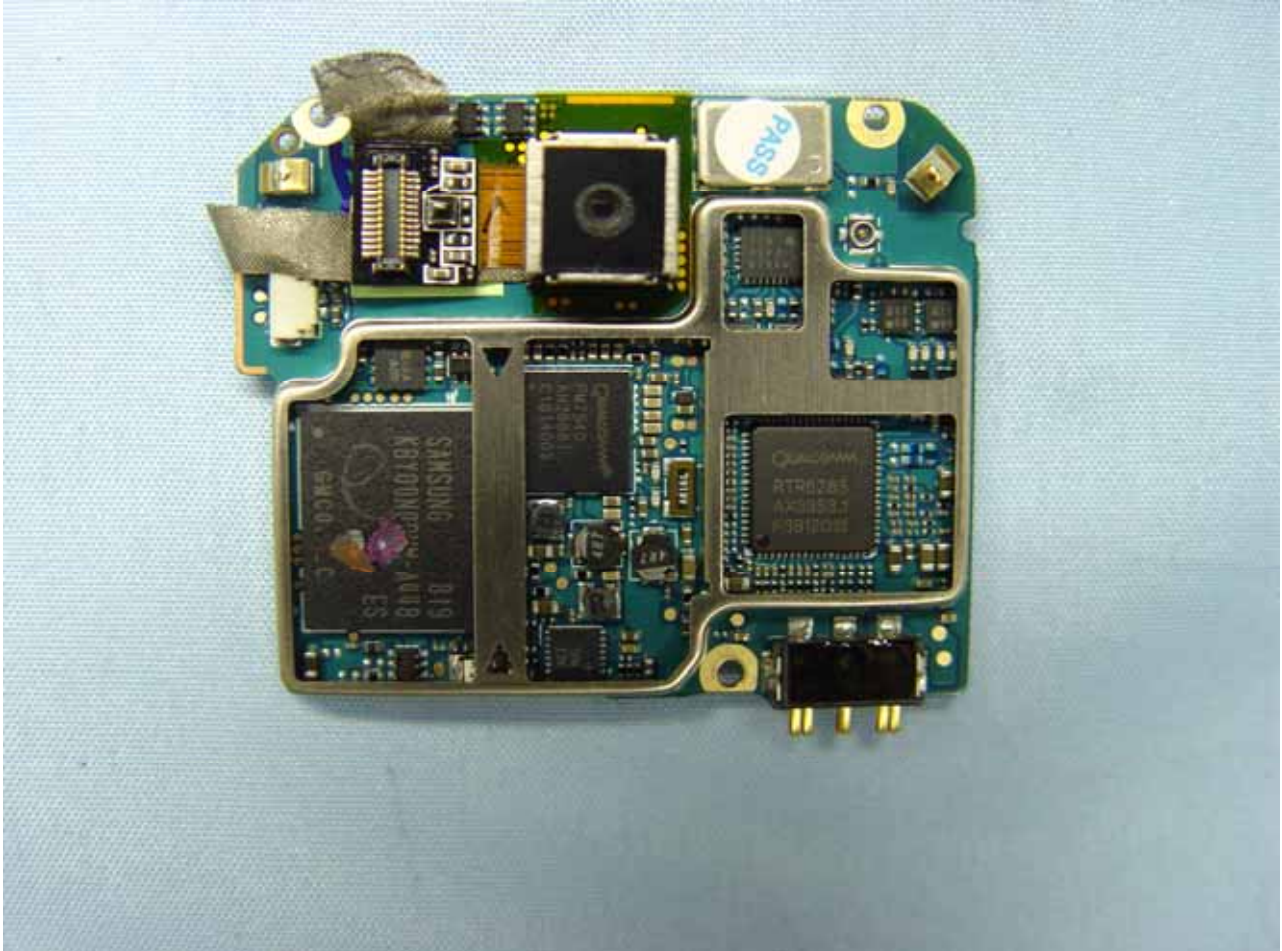

PDA Phone 1

Model Name: RAPH600
Marketing Name: HT-01A

PDA Phone 1

Model Name: RAPH600
Marketing Name: HT-01A

PDA Phone 1

Model Name: RAPH600
Marketing Name: HT-01A

PDA Phone 1

Model Name: RAPH600
Marketing Name: HT-01A