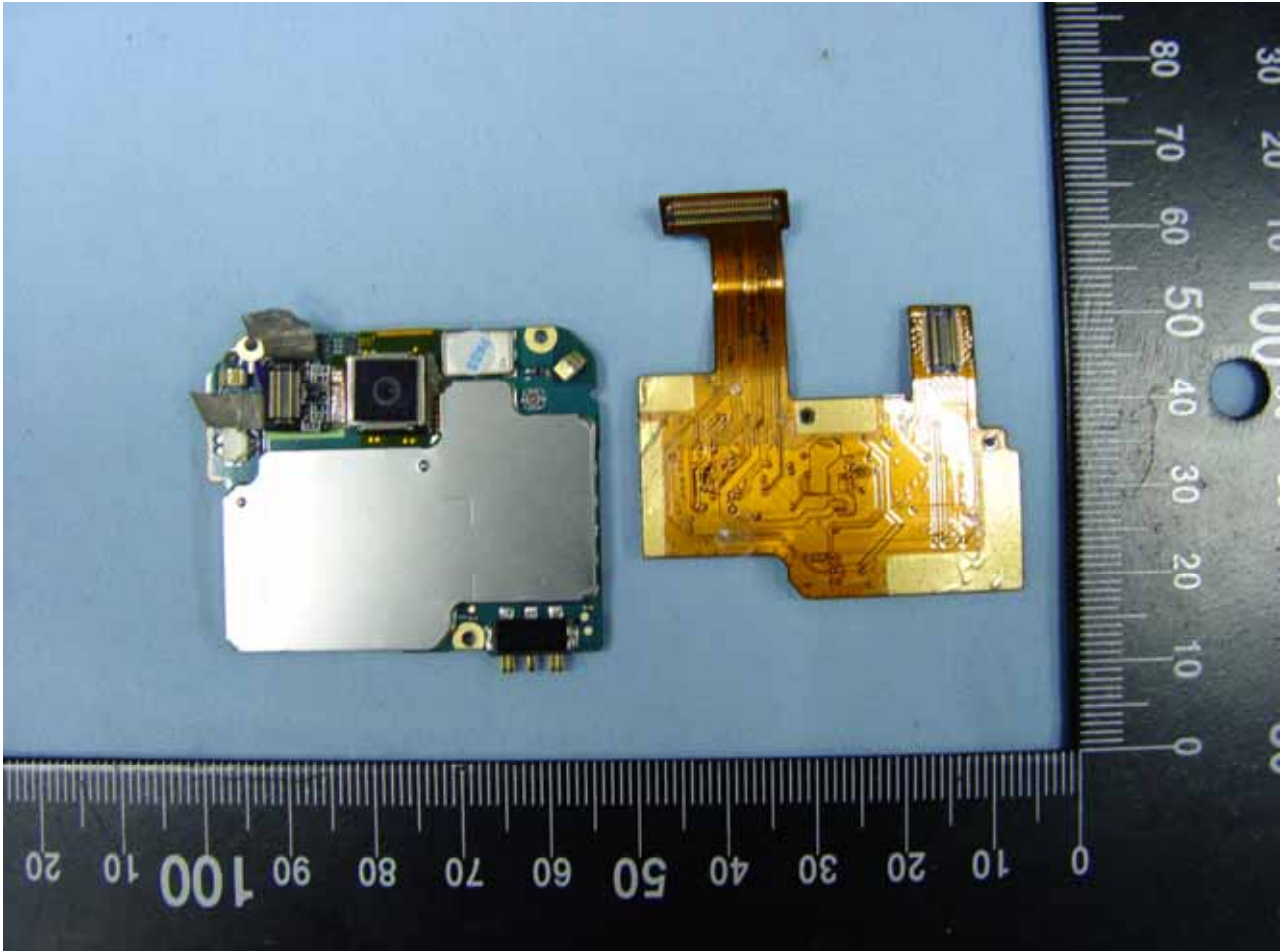

3. Internal Photographs of EUT

Model Name: RAPH600

Marketing Name: HT-01A

PDA Phone 1

Model Name: RAPH600
Marketing Name: HT-01A

PDA Phone 1

Note: The closest antenna separation distance between the WWAN and WLAN/BT is 5.9 cm.

Model Name: RAPH600
Marketing Name: HT-01A

PDA Phone 1

Model Name: RAPH600
Marketing Name: HT-01A

PDA Phone 1

Model Name: RAPH600
Marketing Name: HT-01A

PDA Phone 1

Model Name: RAPH600
Marketing Name: HT-01A

PDA Phone 1

Model Name: RAPH600
Marketing Name: HT-01A

PDA Phone 1

Model Name: RAPH600
Marketing Name: HT-01A

PDA Phone 1

Model Name: RAPH600
Marketing Name: HT-01A

PDA Phone 1

Model Name: RAPH600
Marketing Name: HT-01A