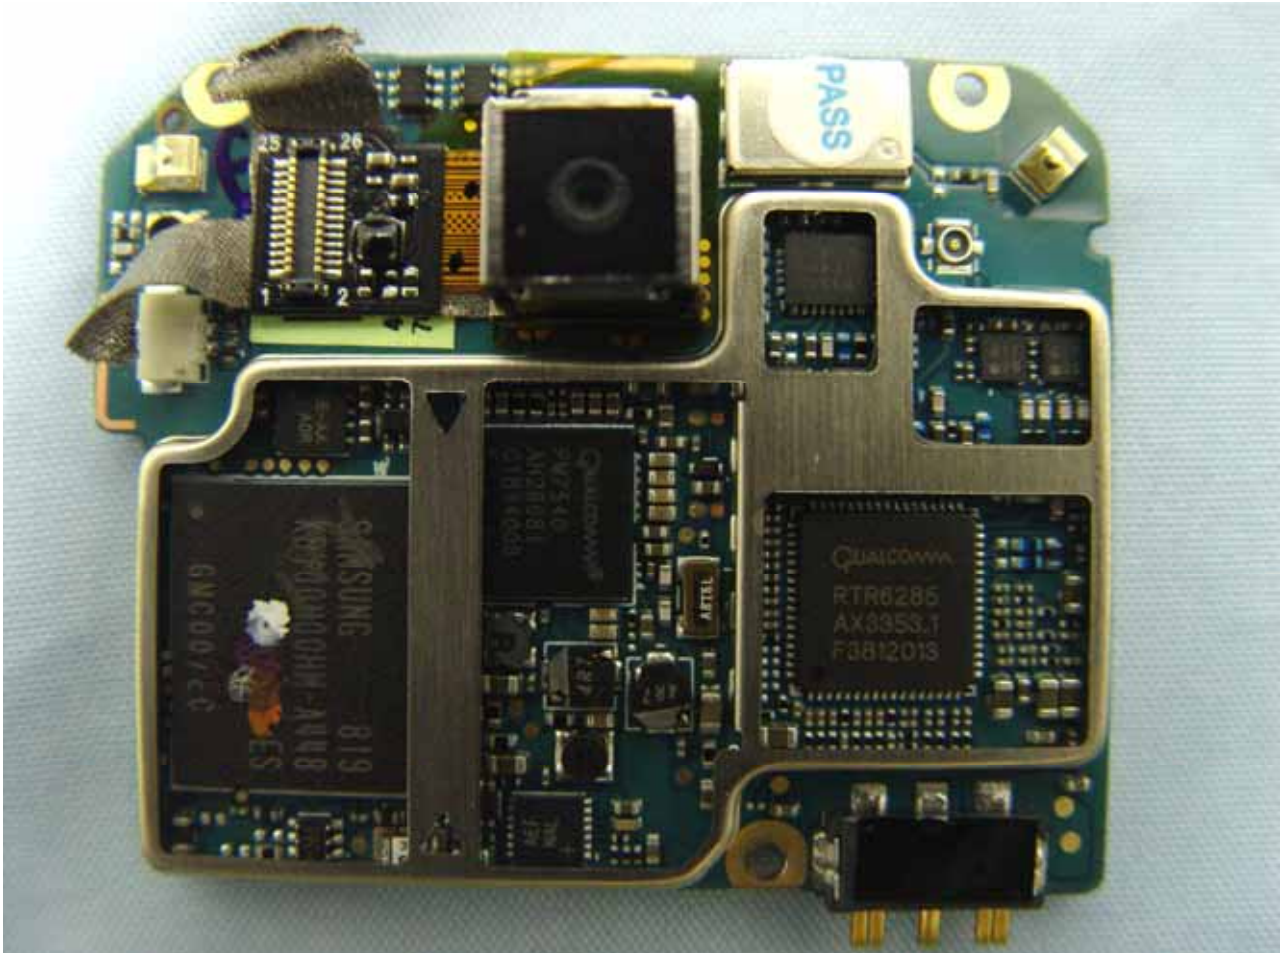

PDA Phone 2

Model Name: RAPH600
Marketing Name: HT-01A

PDA Phone 2

Model Name: RAPH600
Marketing Name: HT-01A

PDA Phone 2

Model Name: RAPH600
Marketing Name: HT-01A

PDA Phone 2

Model Name: RAPH600
Marketing Name: HT-01A