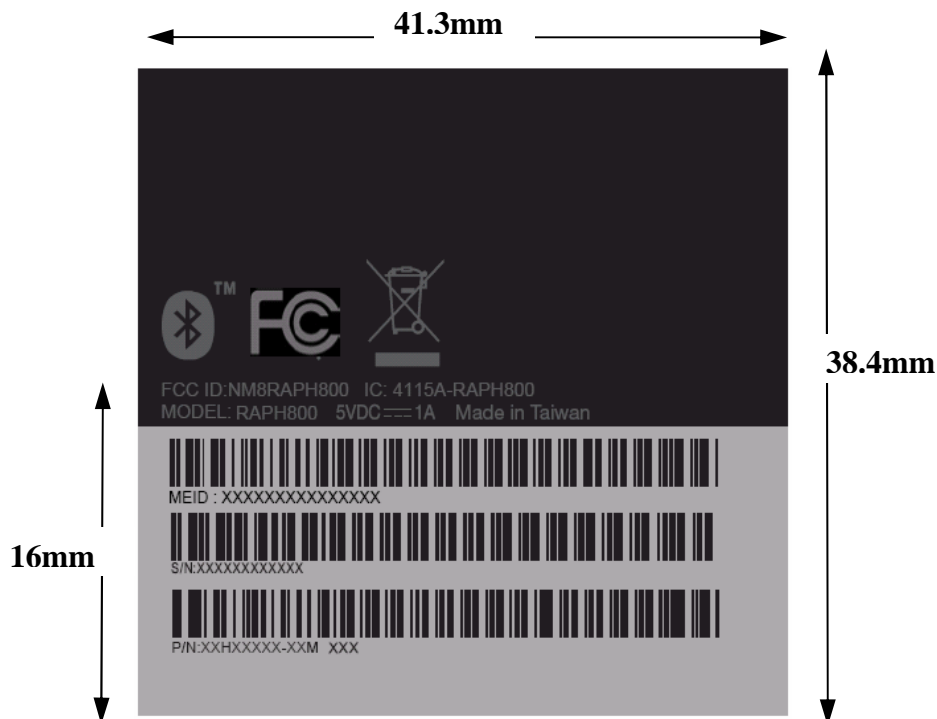

Label Plan

Main unit

1.1 Main unit Regulation label (on the rear housing of main unit)

Image file name: Main_Unit_Regulation

Please note: 1. The brand name is shown on Bezel.

2. All bar codes must be code 128 symbology.

MODEL ID: RAPH800

Label Characteristic :

Word Color: cool gray 9c

Barcode area: cool gray 5c

Background: black

PROPRIETARY NOTE

THIS DOCUMENT CONTAINS INFORMATION CONFIDENTIAL AND PROPRIETARY TO HTC CORPORATION AND SHALL NOT BE REPRODUCED OR TRANSFERRED TO OTHER DOCUMENTS OR DISCLOSED TO OTHERS OR USED FOR ANY PURPOSE OTHER THAN THAT FOR WHICH IT WAS OBTAINED WITHOUT THE EXPRESSED WRITTEN CONSENT OF HTC CORPORATION