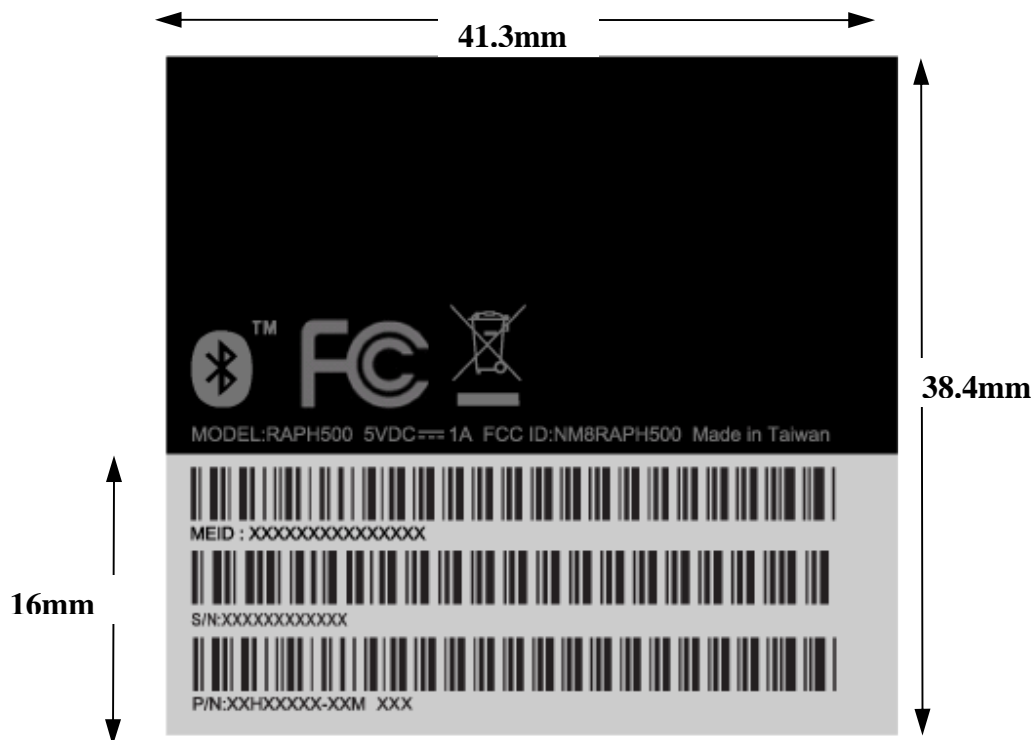

Label Plan

First Draft 08-Jul.-2008

Original, first draft

Main unit Regulation label (on the rear housing of main unit)

HTC P/N: **D00078157**

Image file name: Main_Unit_Regulation

Please note: 1. The brand name is shown on Bezel.

2. All bar codes must be code 128 symbology.

※ MEID is a 14-digit number.

MODEL ID: RAPH500

Label Characteristic :

Word Color: cool gray 9c

Barcode area: cool gray 5c

Background: black

PROPRIETARY NOTE