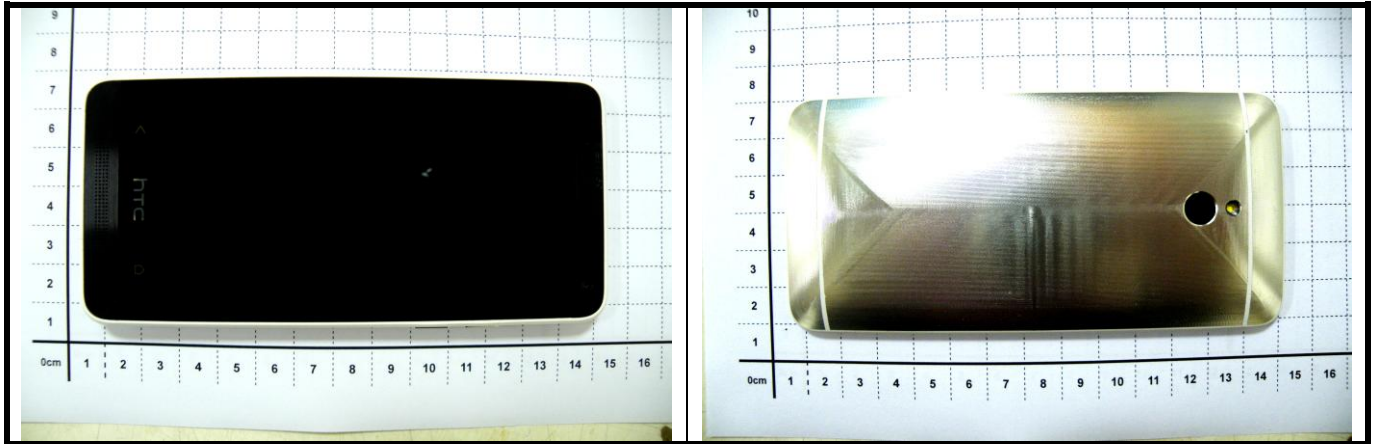

FCC SAR Test Report

<Photographs of EUT>