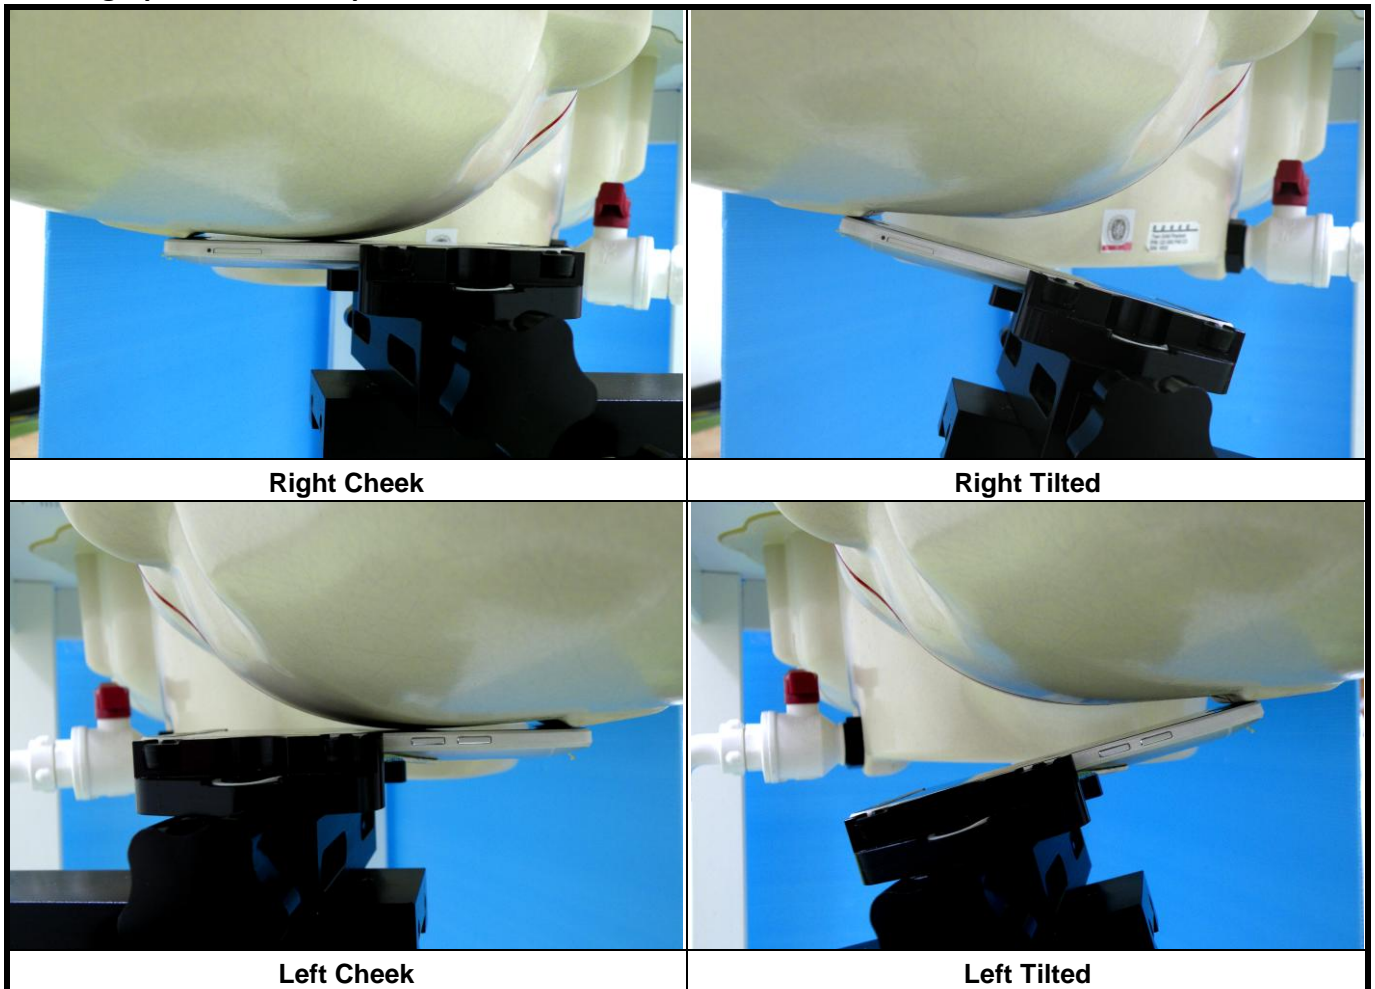

# FCC SAR Test Report

## <Photographs of EUT>

## <Photographs of SAR Setup>

# FCC SAR Test Report

Front Face of EUT with 1.0 cm Gap

Rear Face of EUT with 1.0 cm Gap

Left Side of EUT with 1.0 cm Gap

Right Side of EUT with 1.0 cm Gap

Top Side of EUT with 1.0 cm Gap

Bottom Side of EUT with 1.0 cm Gap