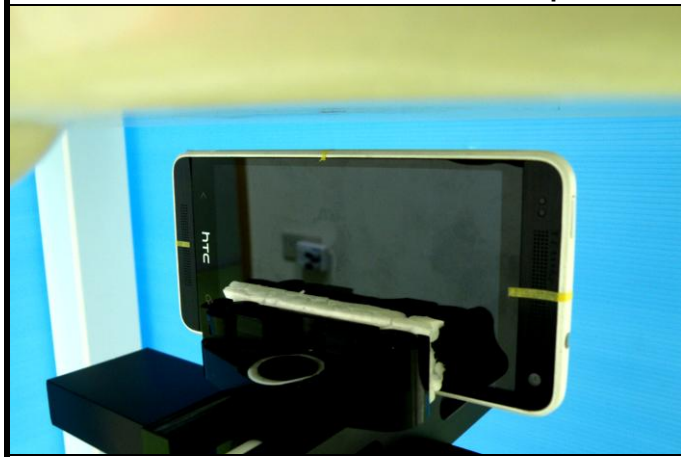

## <Photographs of SAR Setup>

# FCC SAR Test Report

Front Face of EUT with 1.0 cm Gap

Rear Face of EUT with 1.0 cm Gap

Left Side of EUT with 1.0 cm Gap

Right Side of EUT with 1.0 cm Gap

Top Side of EUT with 1.0 cm Gap

Bottom Side of EUT with 1.0 cm Gap