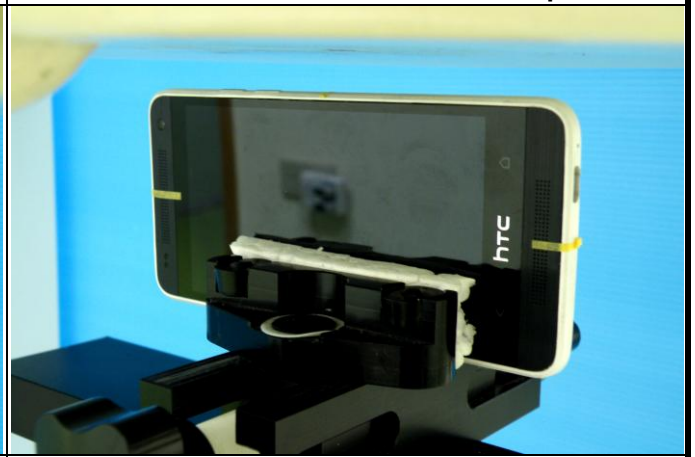

## <Photographs of SAR Setup>

# FCC SAR Test Report

Front Face of EUT with 1.0 cm Gap

Rear Face of EUT with 1.0 cm Gap

Left Side of EUT with 1.0 cm Gap

Right Side of EUT with 1.0 cm Gap

Top Side of EUT with 1.0 cm Gap

Bottom Side of EUT with 1.0 cm Gap