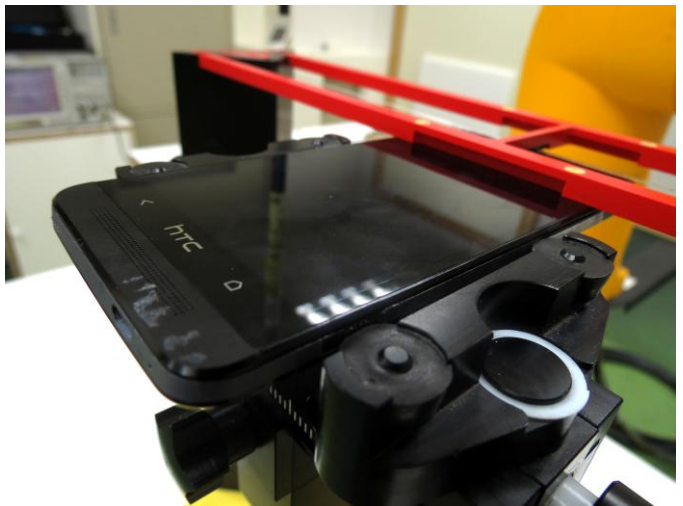

FCC HAC (RF Emission) Test Report

<Photographs of EUT>

EUT used for Antenna 0 testing

EUT used for Antenna 1 testing

FCC HAC (RF Emission) Test Report

<Photographs of Setup> For Antenna 0 testing

Top View

Bottom View

Left Side View

Right Side View

FCC HAC (RF Emission) Test Report

For Antenna 1 testing

Top View

Bottom View

Left Side View

Right Side View