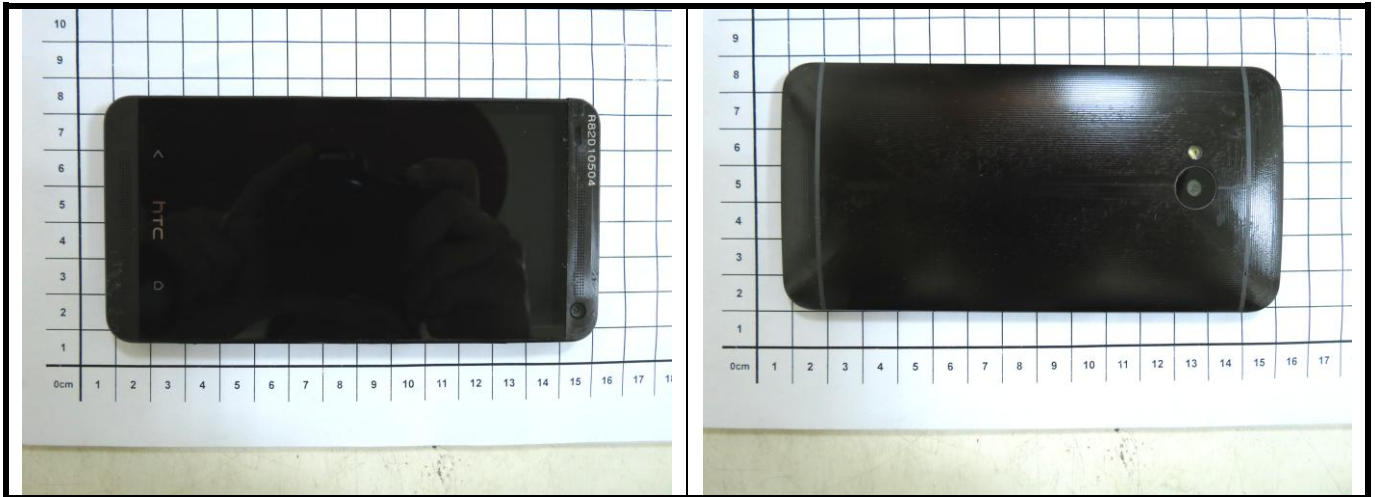

FCC HAC (RF Emission) Test Report

<Photographs of EUT>

EUT used for Antenna 0 testing

EUT used for Antenna 1 testing

FCC HAC (RF Emission) Test Report

<Photographs of Setup> For Antenna 0 testing

Top View

Bottom View

Left Side View

Right Side View

FCC HAC (RF Emission) Test Report

For Antenna 1 testing

Top View

Bottom View

Left Side View

Right Side View