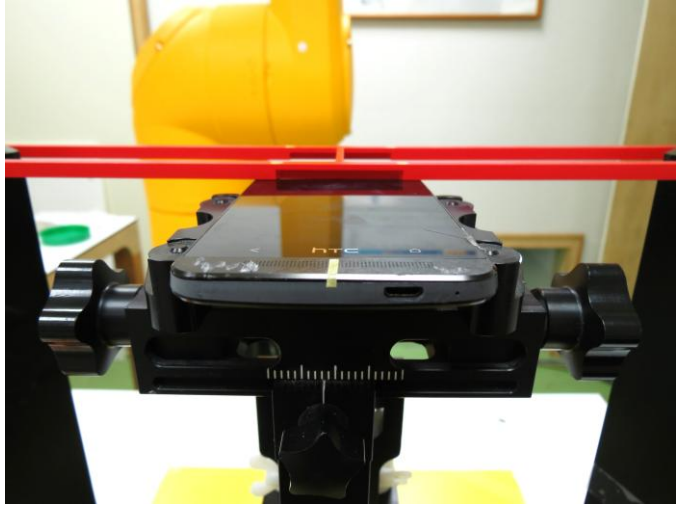

FCC HAC (RF Emission) Test Report

<Photographs of EUT>

EUT used for Antenna 0 testing

EUT used for Antenna 1 testing

FCC HAC (RF Emission) Test Report

<Photographs of Setup> For Antenna 0 testing

Top View

Bottom View

Left Side View

Right Side View

FCC HAC (RF Emission) Test Report

For Antenna 1 testing

Top View

Bottom View

Left Side View

Right Side View