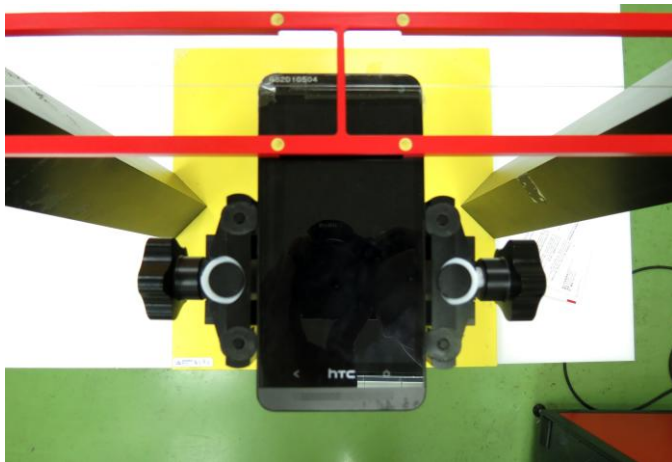

FCC HAC (RF Emission) Test Report

<Photographs of EUT>

EUT used for Antenna 0 testing

EUT used for Antenna 1 testing

FCC HAC (RF Emission) Test Report

<Photographs of Setup> For Antenna 0 testing

Top View

Bottom View

Left Side View

Right Side View

FCC HAC (RF Emission) Test Report

For Antenna 1 testing

Top View

Bottom View

Left Side View

Right Side View