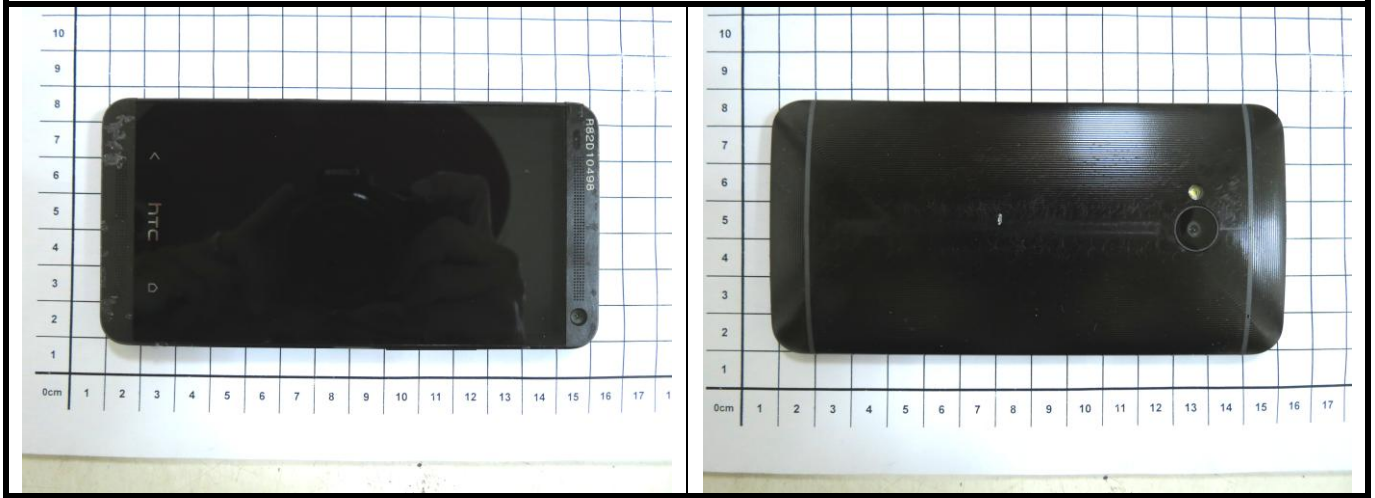

FCC HAC (RF Emission) Test Report

<Photographs of EUT>

EUT used for Antenna 0 testing

EUT used for Antenna 1 testing

FCC HAC (RF Emission) Test Report

<Photographs of Setup> For Antenna 0 testing

Top View

Bottom View

Left Side View

Right Side View

FCC HAC (RF Emission) Test Report

For Antenna 1 testing

Top View

Bottom View

Left Side View

Right Side View