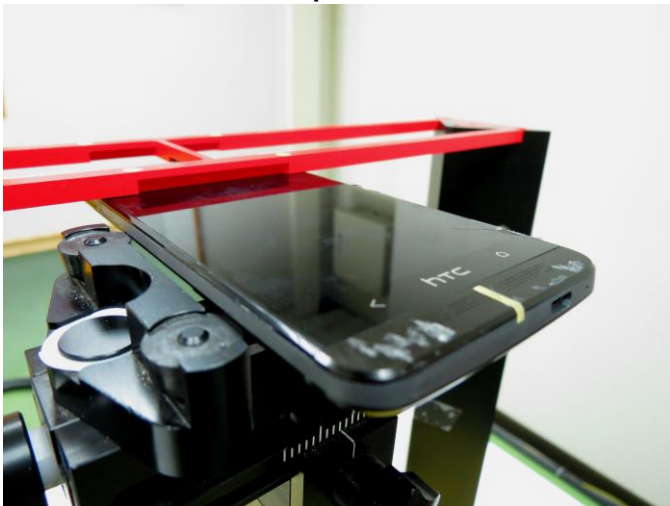

FCC HAC (RF Emission) Test Report

<Photographs of EUT>

EUT used for Antenna 0 testing

EUT used for Antenna 1 testing

FCC HAC (RF Emission) Test Report

<Photographs of Setup> For Antenna 0 testing

Top View

Bottom View

Left Side View

Right Side View

FCC HAC (RF Emission) Test Report

For Antenna 1 testing

Top View

Bottom View

Left Side View

Right Side View