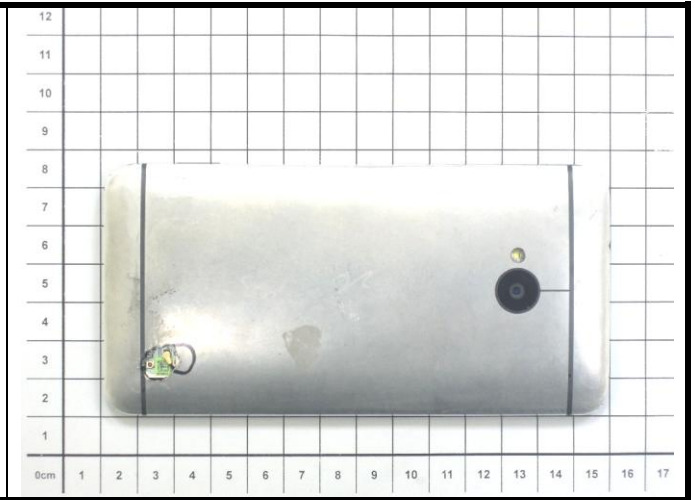

FCC HAC (T-Coil) Test Report

<Photographs of EUT>

<Photographs of Setup>

Top View

Bottom View

Left Side View

Right Side View