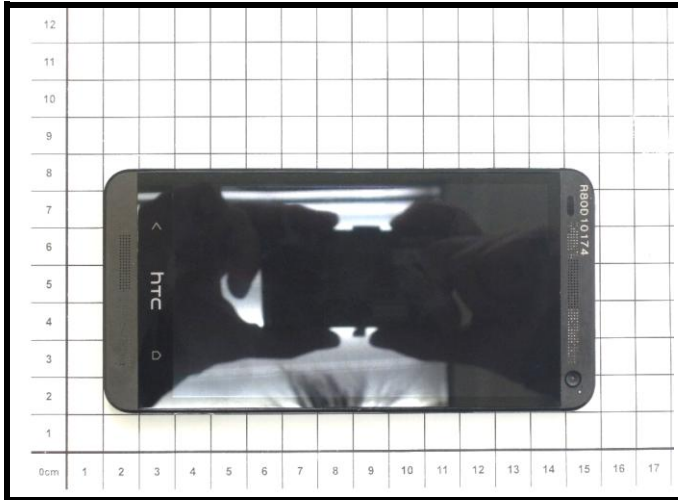

FCC HAC (T-Coil) Test Report

<Photographs of EUT>

<Photographs of Setup>

Top View

Bottom View

Left Side View

Right Side View