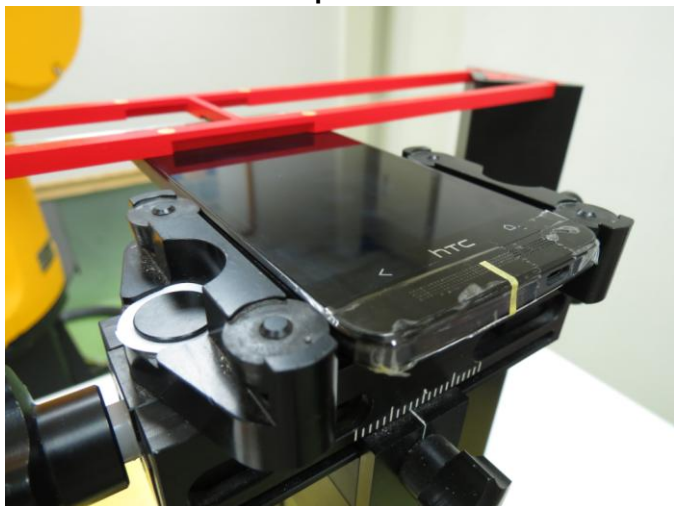

FCC HAC (RF Emission) Test Report

<Photographs of EUT>

EUT used for Antenna 0 testing

EUT used for Antenna 1 testing

FCC HAC (RF Emission) Test Report

<Photographs of Setup>

For Antenna 0 testing

Top View

Bottom View

Left Side View

Right Side View

FCC HAC (RF Emission) Test Report

For Antenna 1 testing

Top View

Bottom View

Left Side View

Right Side View