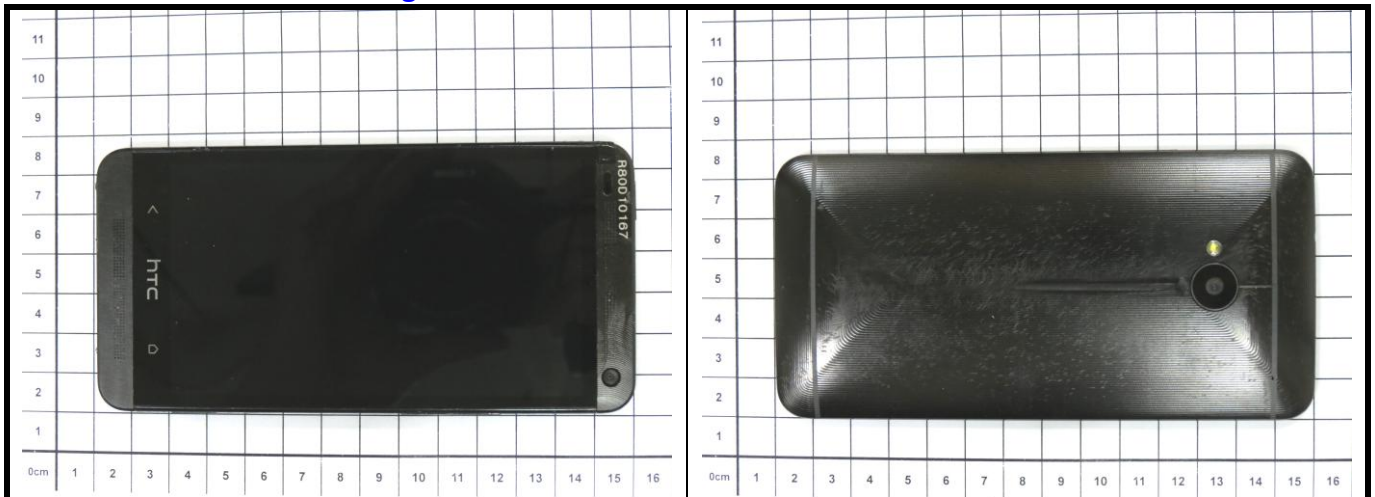

FCC HAC (RF Emission) Test Report

<Photographs of EUT>

EUT used for Antenna 0 testing

EUT used for Antenna 1 testing

FCC HAC (RF Emission) Test Report

<Photographs of Setup>

For Antenna 0 testing

Top View

Bottom View

Left Side View

Right Side View

FCC HAC (RF Emission) Test Report

For Antenna 1 testing

Top View

Bottom View

Left Side View

Right Side View