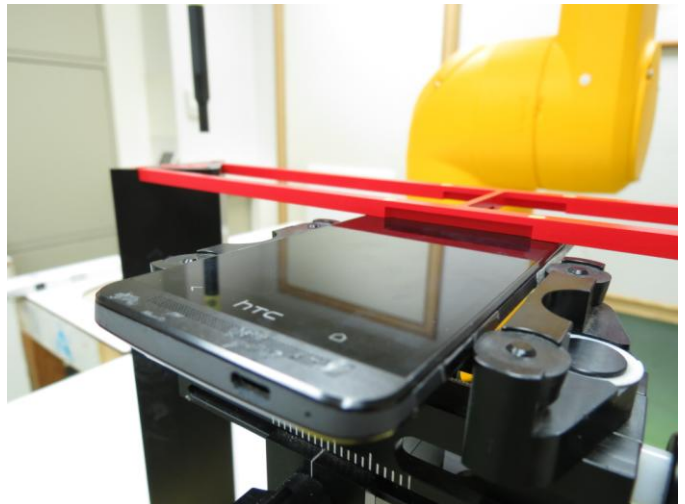

FCC HAC (RF Emission) Test Report

<Photographs of EUT>

EUT used for Antenna 0 testing

EUT used for Antenna 1 testing

FCC HAC (RF Emission) Test Report

<Photographs of Setup>

For Antenna 0 testing

Top View

Bottom View

Left Side View

Right Side View

FCC HAC (RF Emission) Test Report

For Antenna 1 testing

Top View

Bottom View

Left Side View

Right Side View