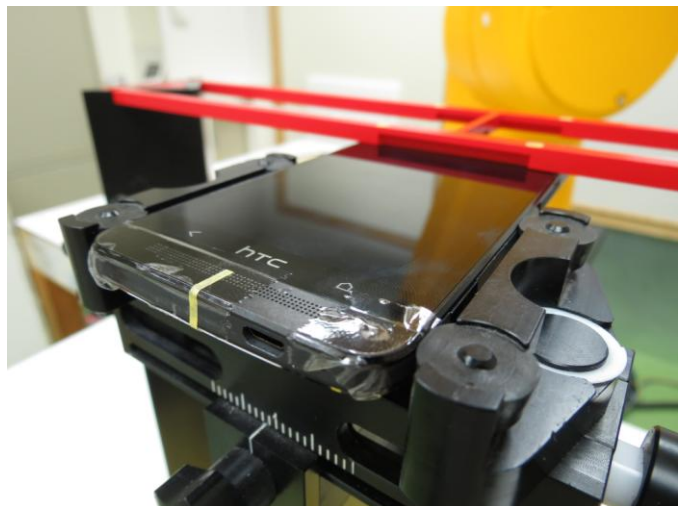

FCC HAC (RF Emission) Test Report

<Photographs of EUT>

EUT used for Antenna 0 testing

EUT used for Antenna 1 testing

FCC HAC (RF Emission) Test Report

<Photographs of Setup>

For Antenna 0 testing

Top View

Bottom View

Left Side View

Right Side View

FCC HAC (RF Emission) Test Report

For Antenna 1 testing

Top View

Bottom View

Left Side View

Right Side View