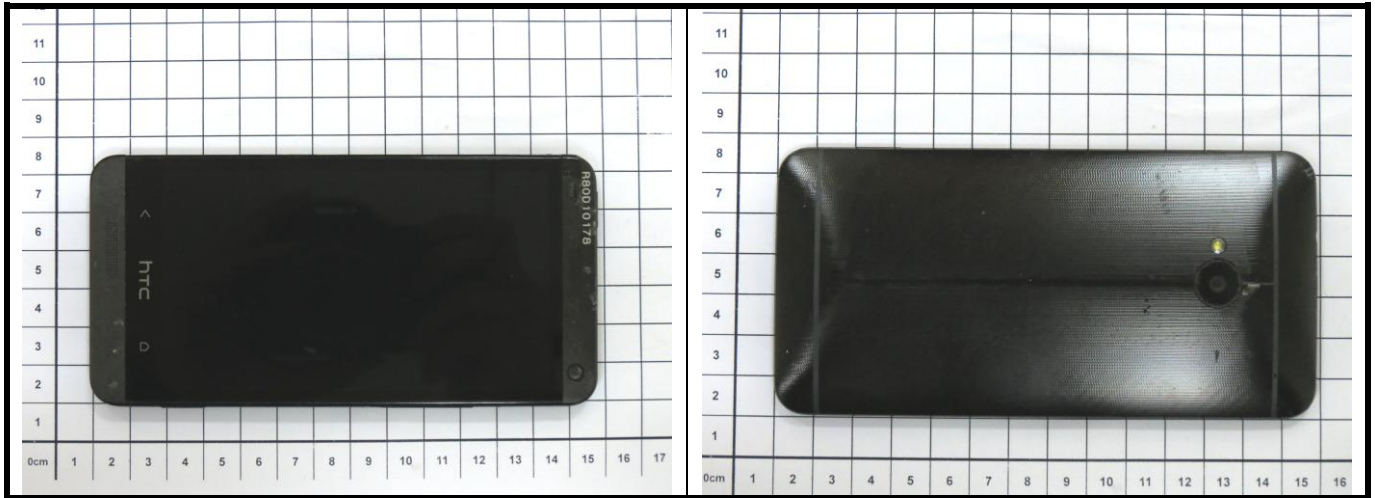

FCC HAC (RF Emission) Test Report

<Photographs of EUT>

EUT used for Antenna 0 testing

EUT used for Antenna 1 testing

FCC HAC (RF Emission) Test Report

<Photographs of Setup>

For Antenna 0 testing

Top View

Bottom View

Left Side View

Right Side View

FCC HAC (RF Emission) Test Report

For Antenna 1 testing

Top View

Bottom View

Left Side View

Right Side View