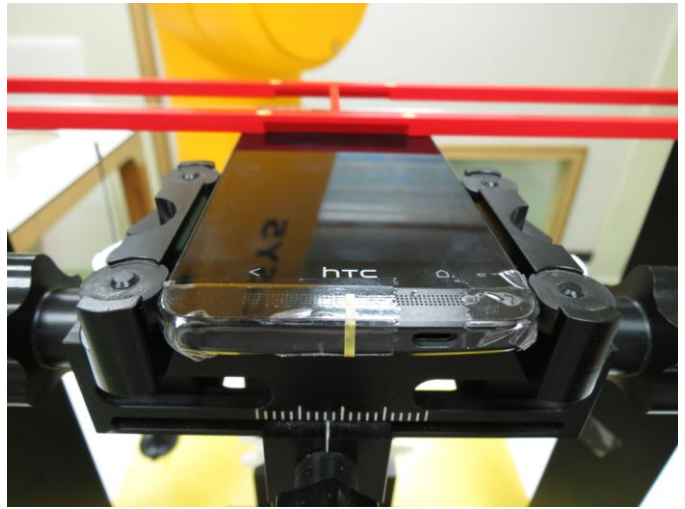

FCC HAC (RF Emission) Test Report

<Photographs of EUT>

EUT used for Antenna 0 testing

EUT used for Antenna 1 testing

FCC HAC (RF Emission) Test Report

<Photographs of Setup>

For Antenna 0 testing

Top View

Bottom View

Left Side View

Right Side View

FCC HAC (RF Emission) Test Report

For Antenna 1 testing

Top View

Bottom View

Left Side View

Right Side View