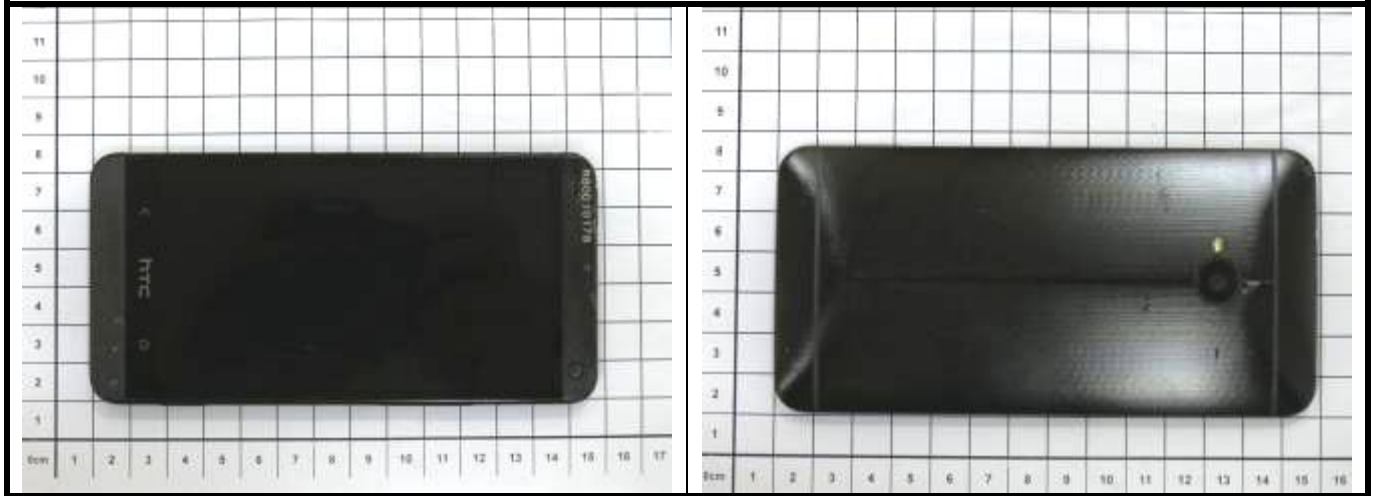

FCC HAC (RF Emission) Test Report

<Photographs of EUT>

EUT used for Antenna 0 testing

EUT used for Antenna 1 testing

FCC HAC (RF Emission) Test Report

<Photographs of Setup> For Antenna 0 testing

Top View

Bottom View

Left Side View

Right Side View

FCC HAC (RF Emission) Test Report

For Antenna 1 testing

Top View

Bottom View

Left Side View

Right Side View