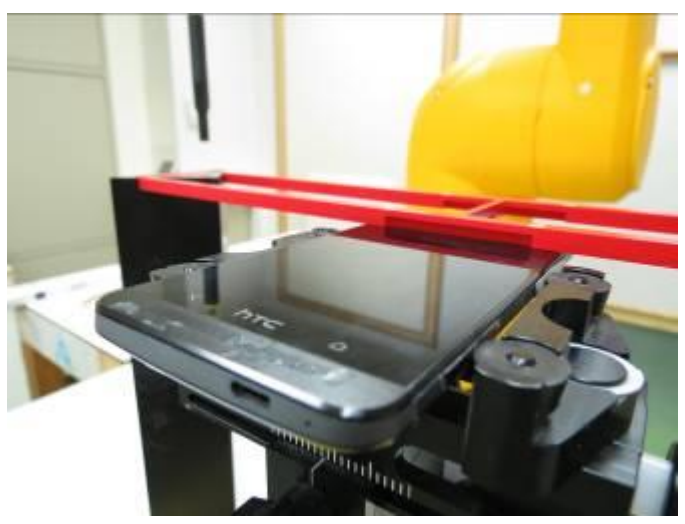

FCC HAC (RF Emission) Test Report

<Photographs of EUT>

EUT used for Antenna 0 testing

EUT used for Antenna 1 testing

FCC HAC (RF Emission) Test Report

<Photographs of Setup> For Antenna 0 testing

Top View

Bottom View

Left Side View

Right Side View

FCC HAC (RF Emission) Test Report

For Antenna 1 testing

Top View

Bottom View

Left Side View

Right Side View