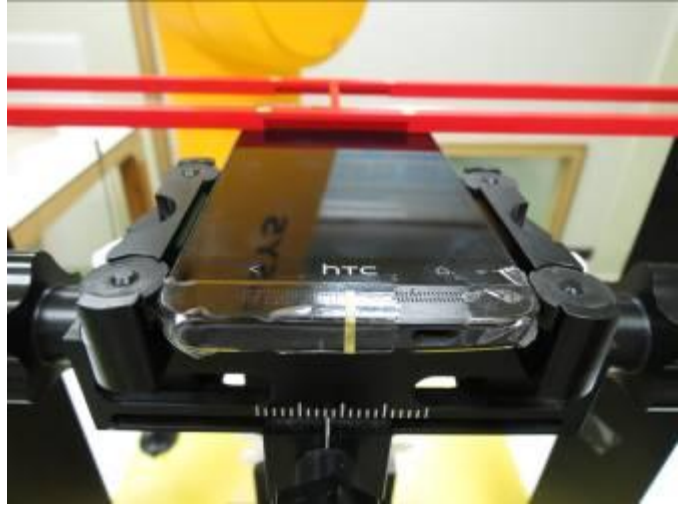

FCC HAC (RF Emission) Test Report

<Photographs of EUT>

EUT used for Antenna 0 testing

EUT used for Antenna 1 testing

FCC HAC (RF Emission) Test Report

<Photographs of Setup> For Antenna 0 testing

Top View

Bottom View

Left Side View

Right Side View

FCC HAC (RF Emission) Test Report

For Antenna 1 testing

Top View

Bottom View

Left Side View

Right Side View