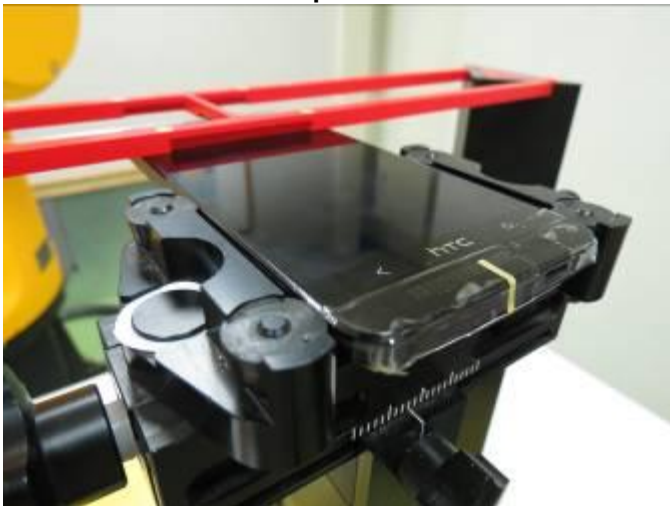

FCC HAC (RF Emission) Test Report

<Photographs of EUT>

EUT used for Antenna 0 testing

EUT used for Antenna 1 testing

FCC HAC (RF Emission) Test Report

<Photographs of Setup> For Antenna 0 testing

Top View

Bottom View

Left Side View

Right Side View

FCC HAC (RF Emission) Test Report

For Antenna 1 testing

Top View

Bottom View

Left Side View

Right Side View