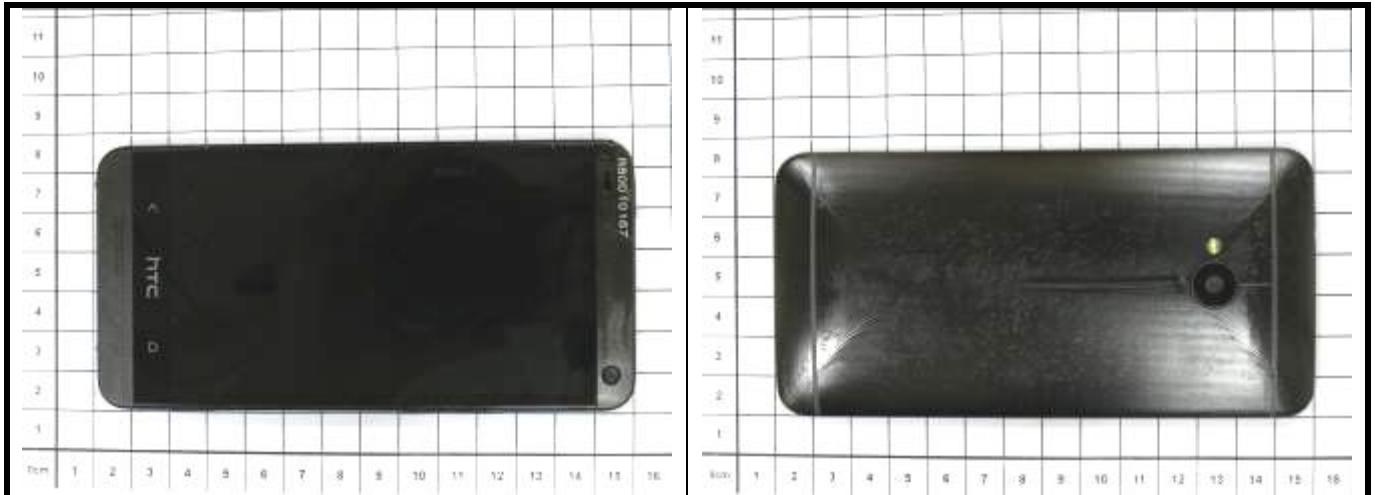

FCC HAC (RF Emission) Test Report

<Photographs of EUT>

EUT used for Antenna 0 testing

EUT used for Antenna 1 testing

FCC HAC (RF Emission) Test Report

<Photographs of Setup> For Antenna 0 testing

Top View

Bottom View

Left Side View

Right Side View

FCC HAC (RF Emission) Test Report

For Antenna 1 testing

Top View

Bottom View

Left Side View

Right Side View