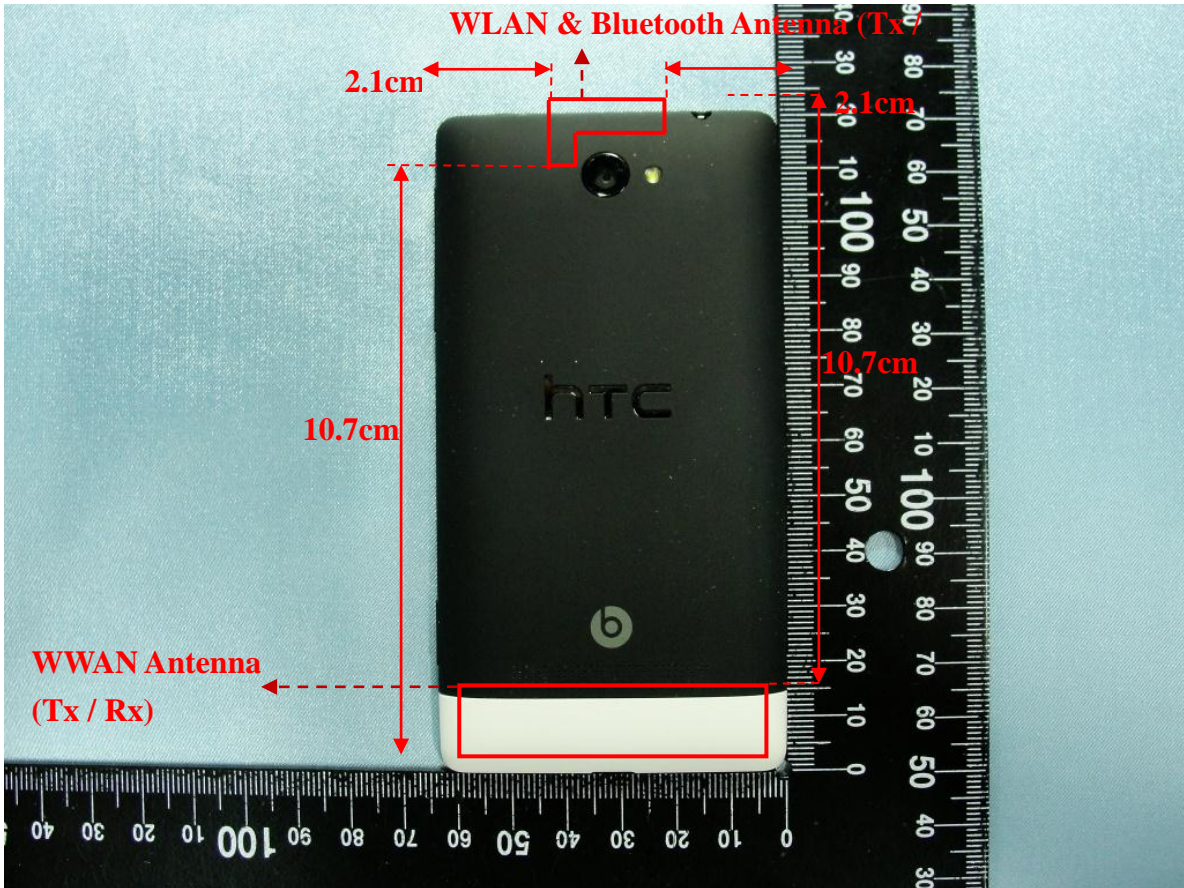

Top Side of the DUT with Phantom 1 cm Gap

Bottom Side of the DUT with Phantom 1 cm Gap

Right Side of the DUT with Phantom 1 cm Gap

Left Side of the DUT with Phantom 1 cm Gap

Antenna Location :

DUT Length: 12.0 cm

DUT Width: 6.3 cm

Antenna	Length	Width
WWAN Antenna (Tx / Rx)	5.6cm	1.3cm
WLAN & Bluetooth Antenna (Tx / Rx)	2.1cm	1.3cm
GPS Antenna (Rx)	4.0cm	0.9cm
Diversity Antenna (Rx)	5.6cm	0.8cm

The shortest distance between the TX antennas	
WWAN (Tx / Rx) to WLAN & Bluetooth Antenna (Tx / Rx)	9.4cm