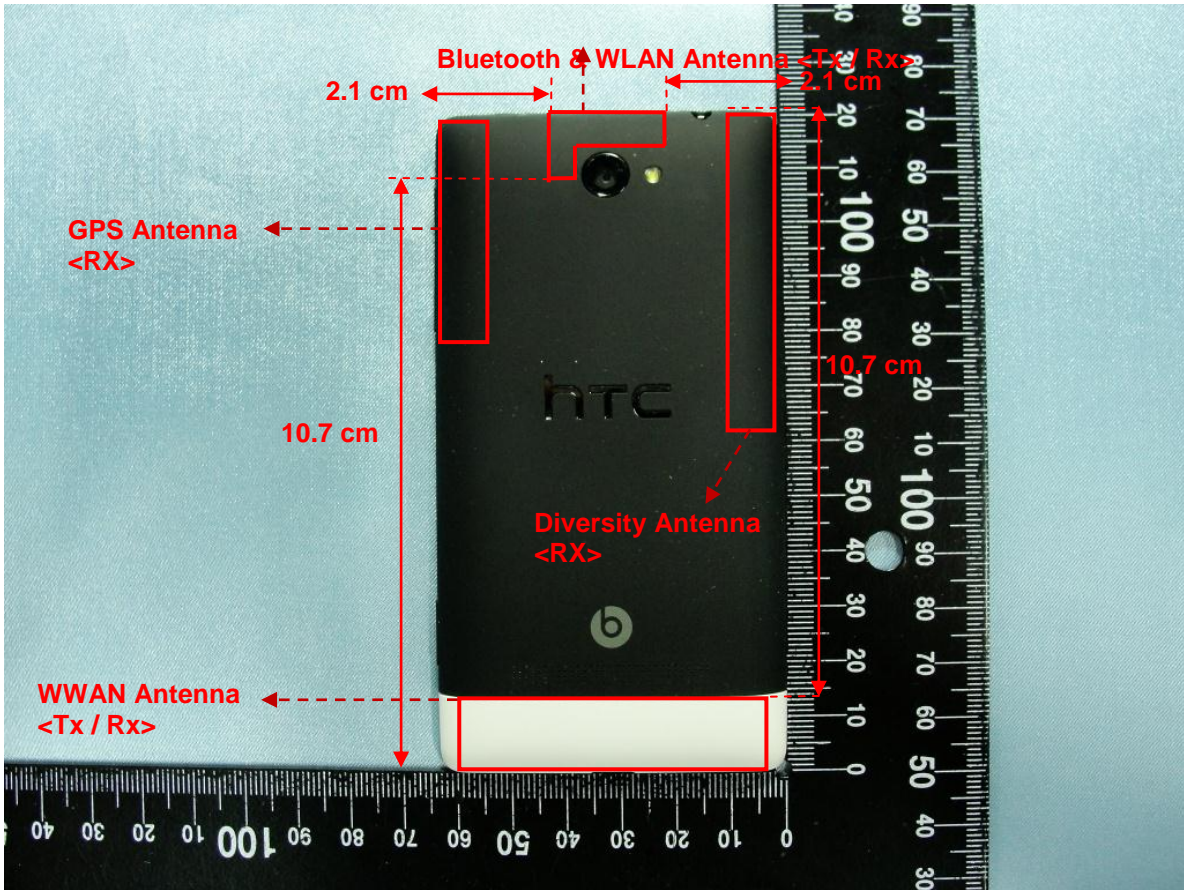

Model Name: PM59110

DUT Length: 12.1 cm
DUT Width: 6.3 cm

Antenna	Length	Width
WWAN Antenna <Tx / Rx>	5.6 cm	1.3 cm
Bluetooth & WLAN Antenna <Tx / Rx>	2.1 cm	1.3 cm
GPS Antenna <RX>	4.0 cm	0.9 cm
Diversity Antenna <RX>	5.6 cm	0.8 cm

The shortest distance between the TX antennas	
WWAN Antenna <Tx / Rx> to Bluetooth & WLAN Antenna <Tx / Rx>	9.3 cm