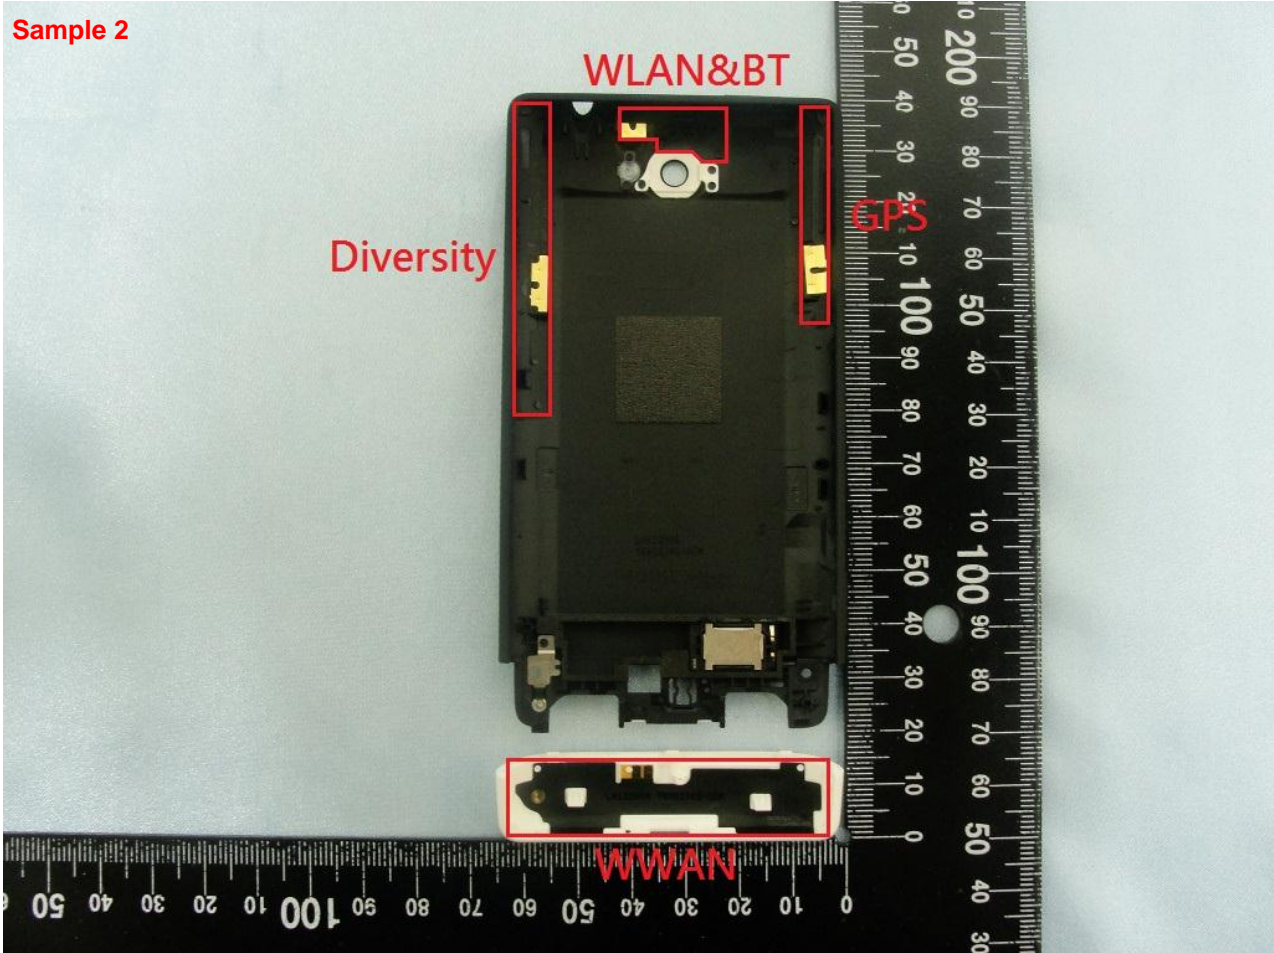

Model Name: PM59110