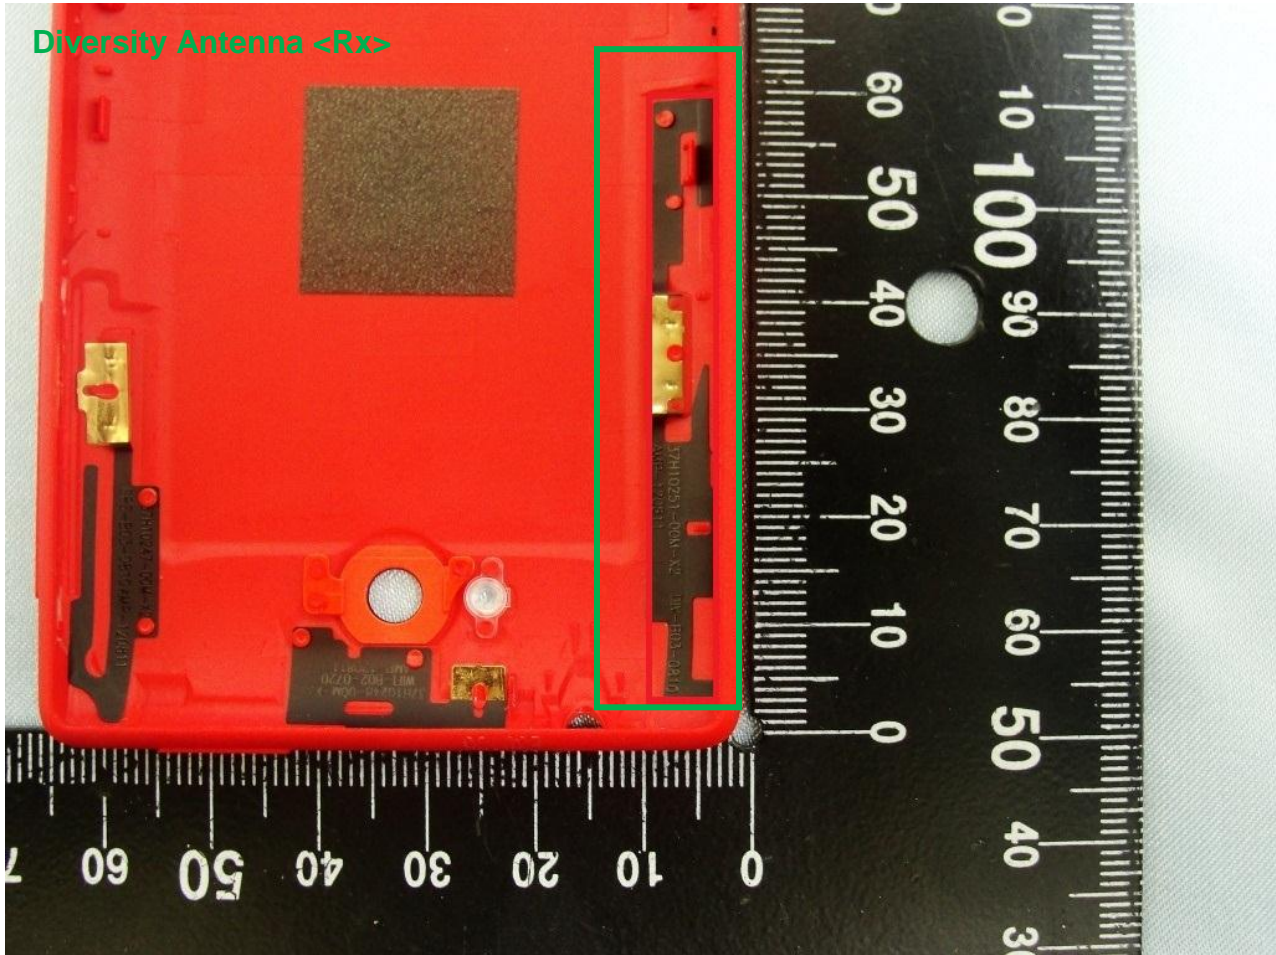

Model Name: PM59110