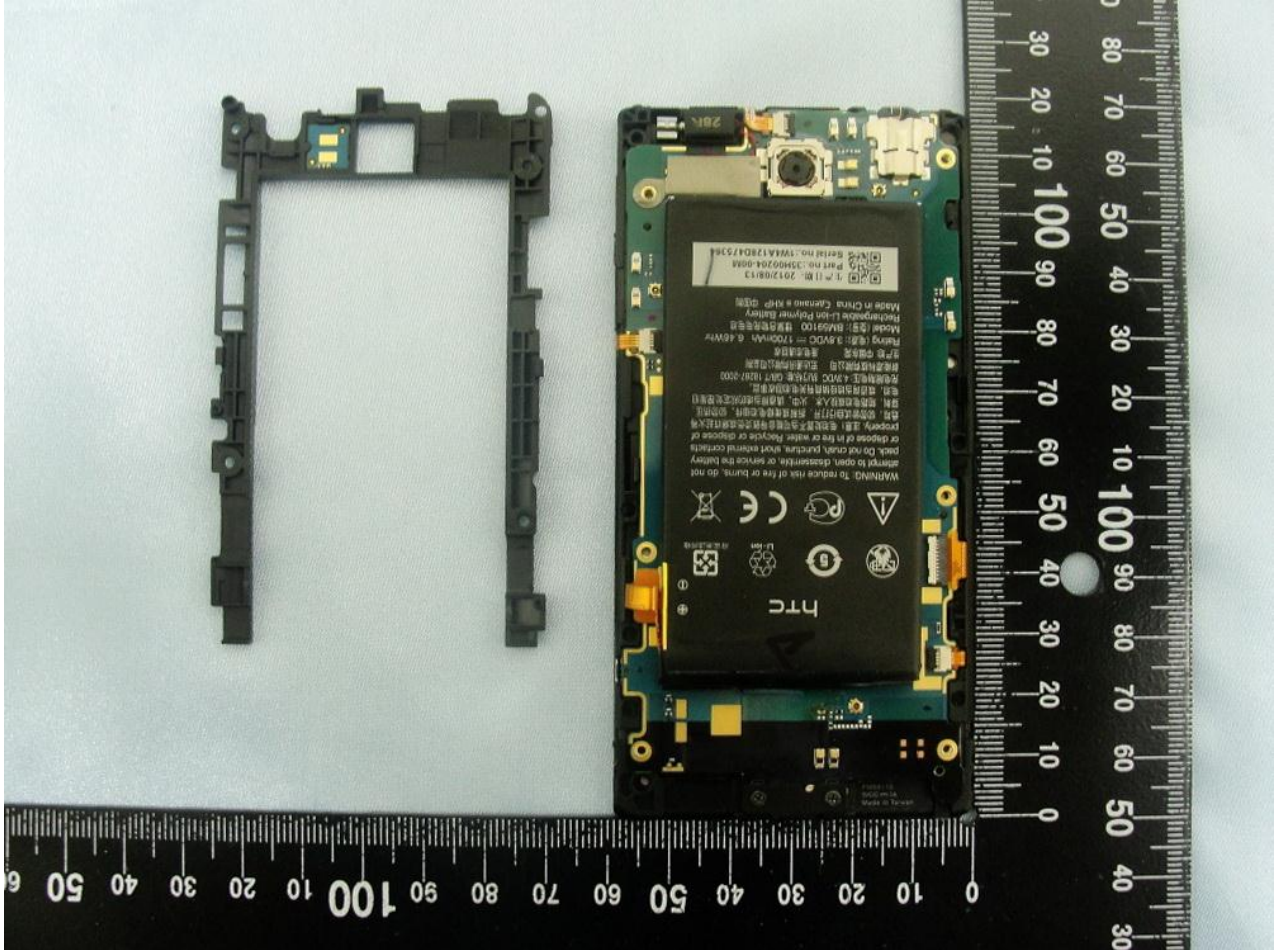

Model Name: PM59110