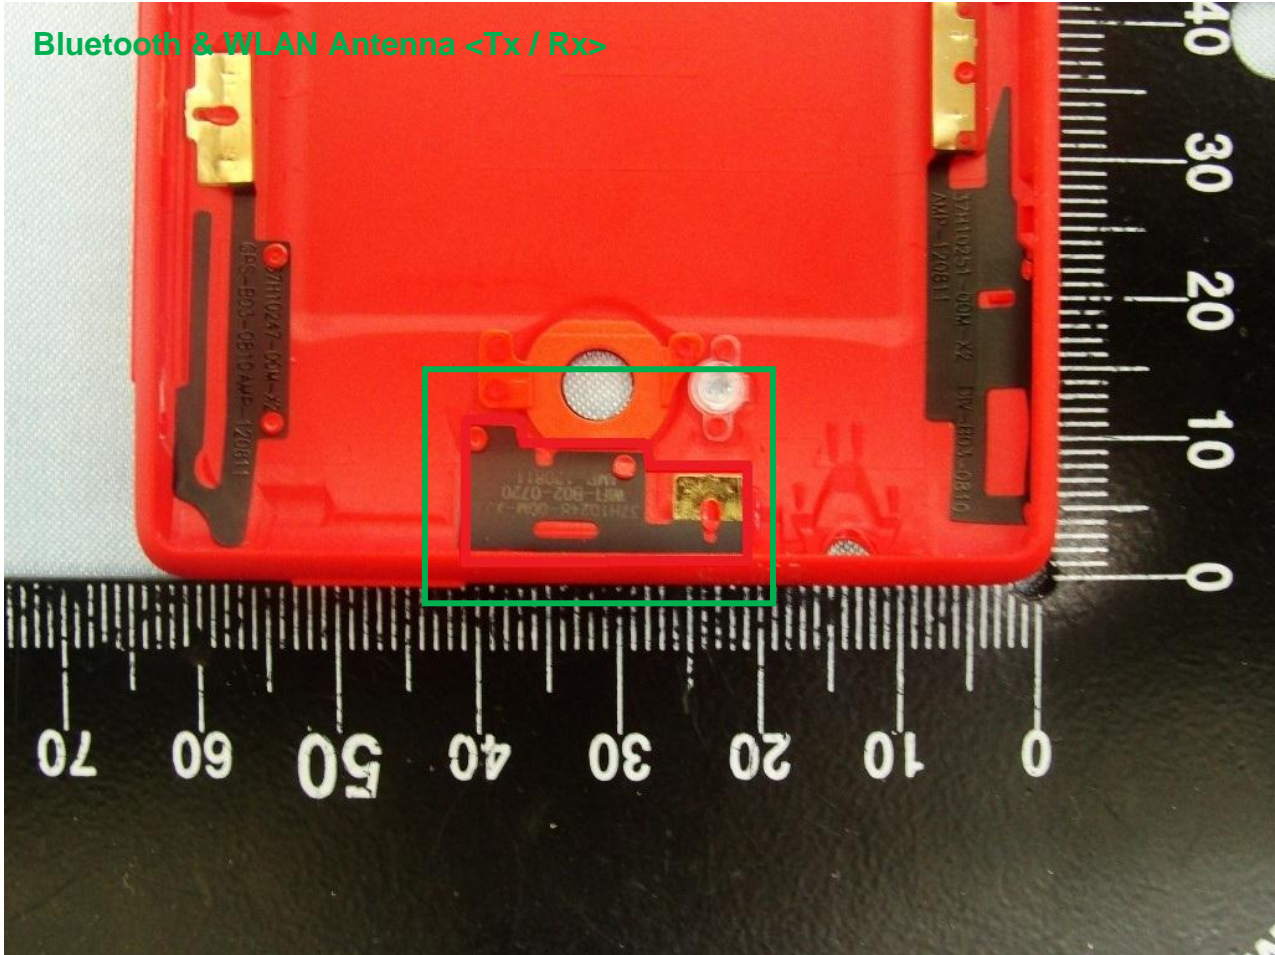

Model Name: PM59110

Model Name: PM59110

Model Name: PM59110

Model Name: PM59110

Model Name: PM59110

Model Name: PM59110

Bluetooth & WLAN Antenna <Tx / Rx>

Model Name: PM59110