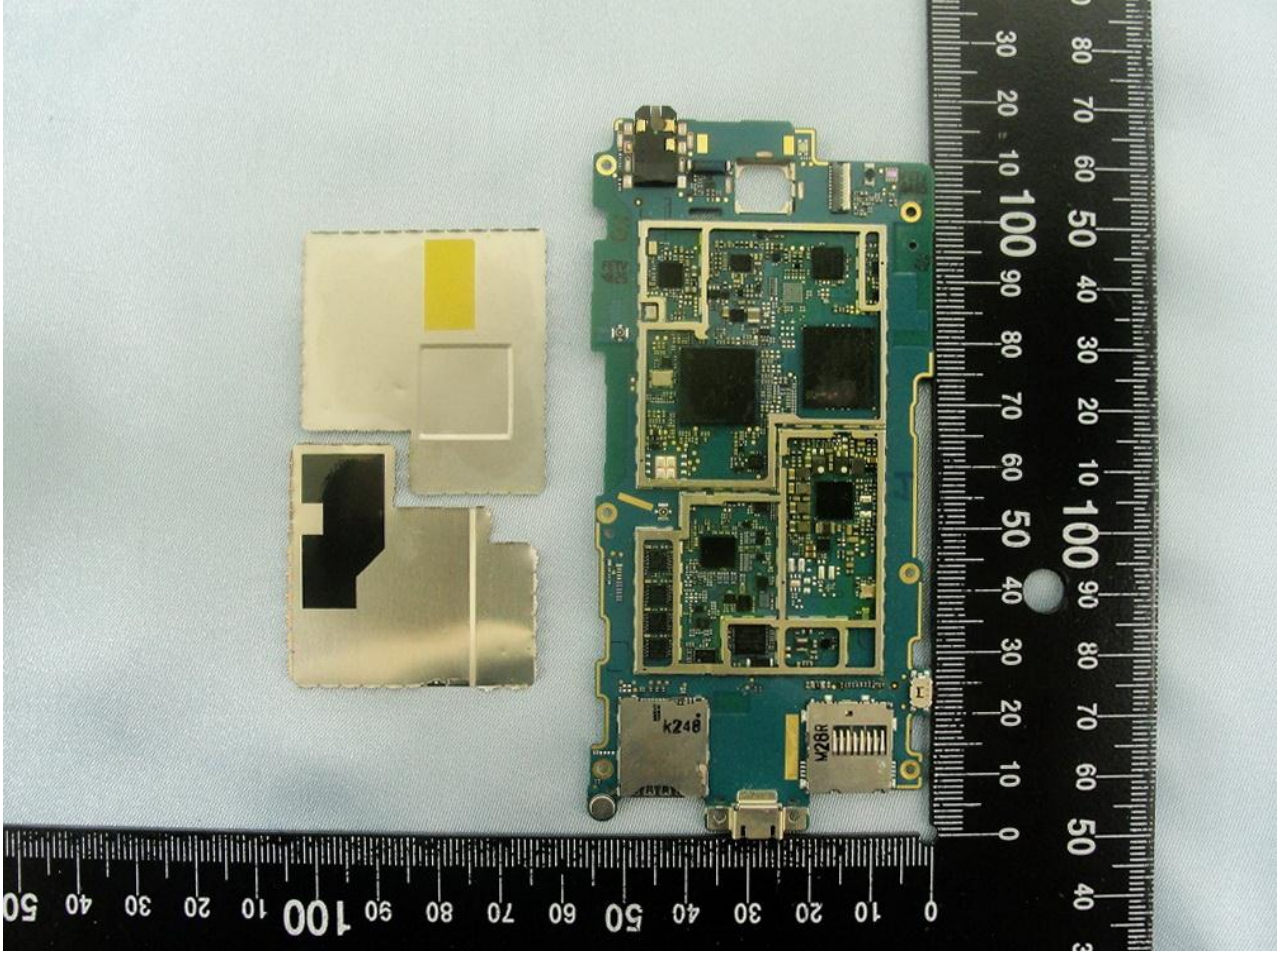

Model Name: PM59110