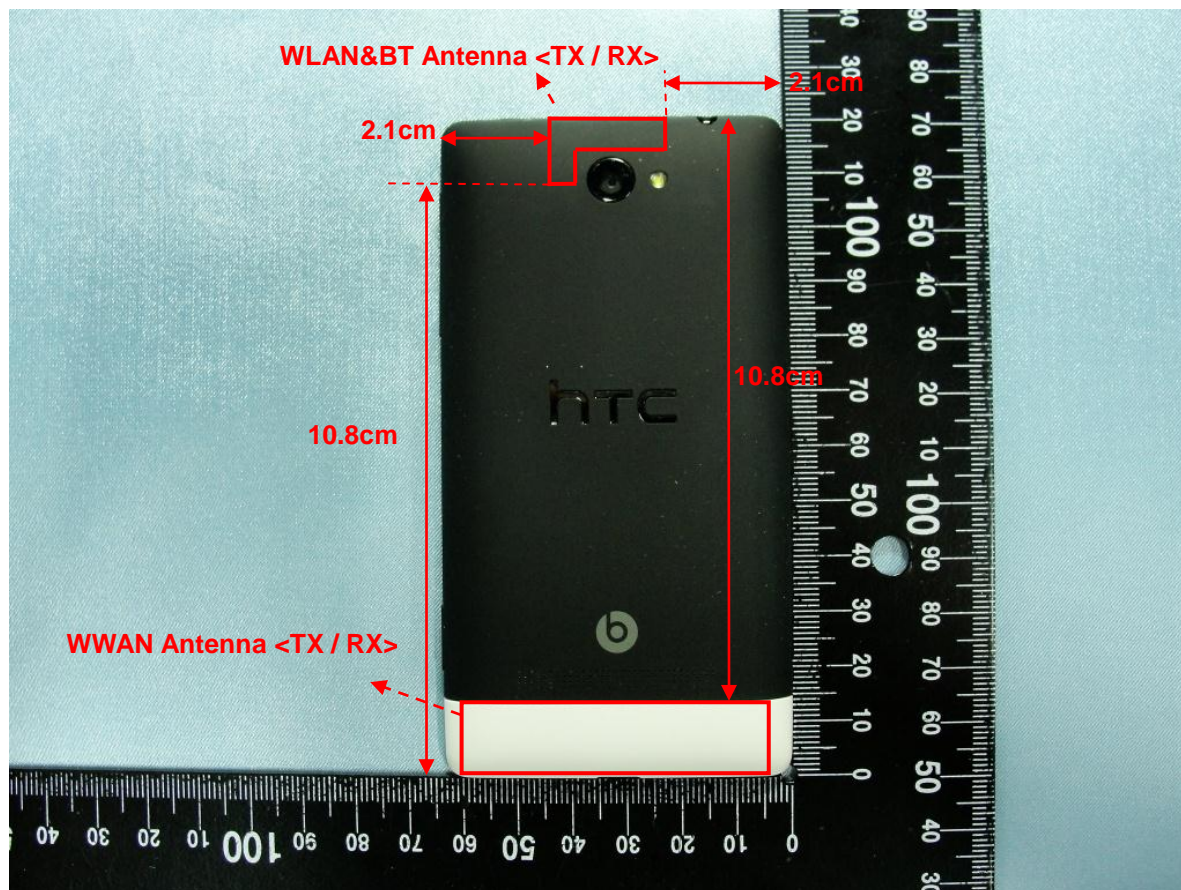

Right Side

Left Side

Top Side

Bottom Side

Antenna Location :

DUT Length: 12.1 cm

DUT Width: 6.3 cm

Antenna	Length	Width
WWAN Antenna (TX/RX)	5.6cm	1.3cm
WLAN&BT Antenna (TX/RX)	2.1cm	1.3cm

The shortest distance between the TX antennas	
WWAN (TX / RX) to WLAN&BT (TX / RX)	9.3cm