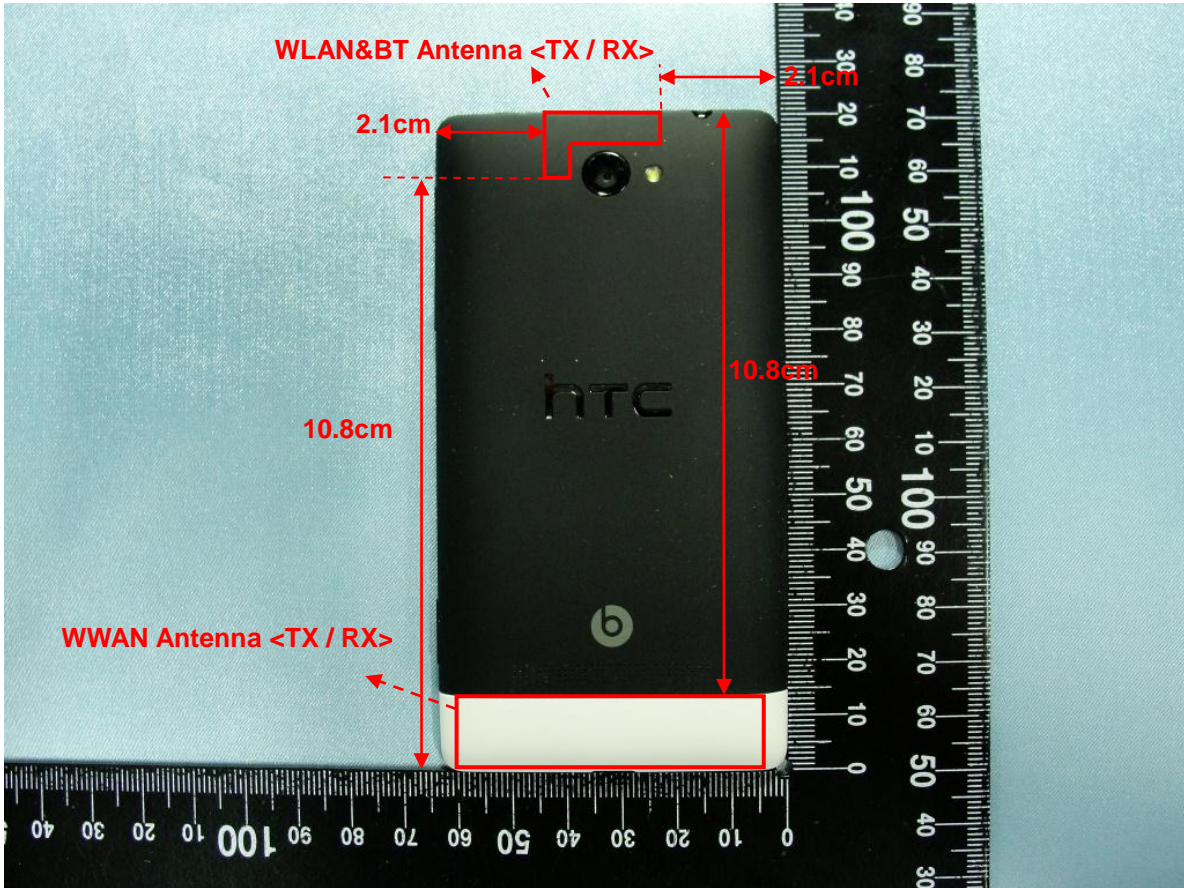

Right Side

Left Side

Top Side

Bottom Side

Antenna Location :

DUT Length: 12.1 cm

DUT Width: 6.3 cm

| Antenna                 | Length | Width |
|-------------------------|--------|-------|
| WWAN Antenna (TX/RX)    | 5.6cm  | 1.3cm |
| WLAN&BT Antenna (TX/RX) | 2.1cm  | 1.3cm |

| The shortest distance between the TX antennas |       |
|---|-------|
| WWAN (TX / RX) to WLAN&BT (TX / RX)           | 9.3cm |