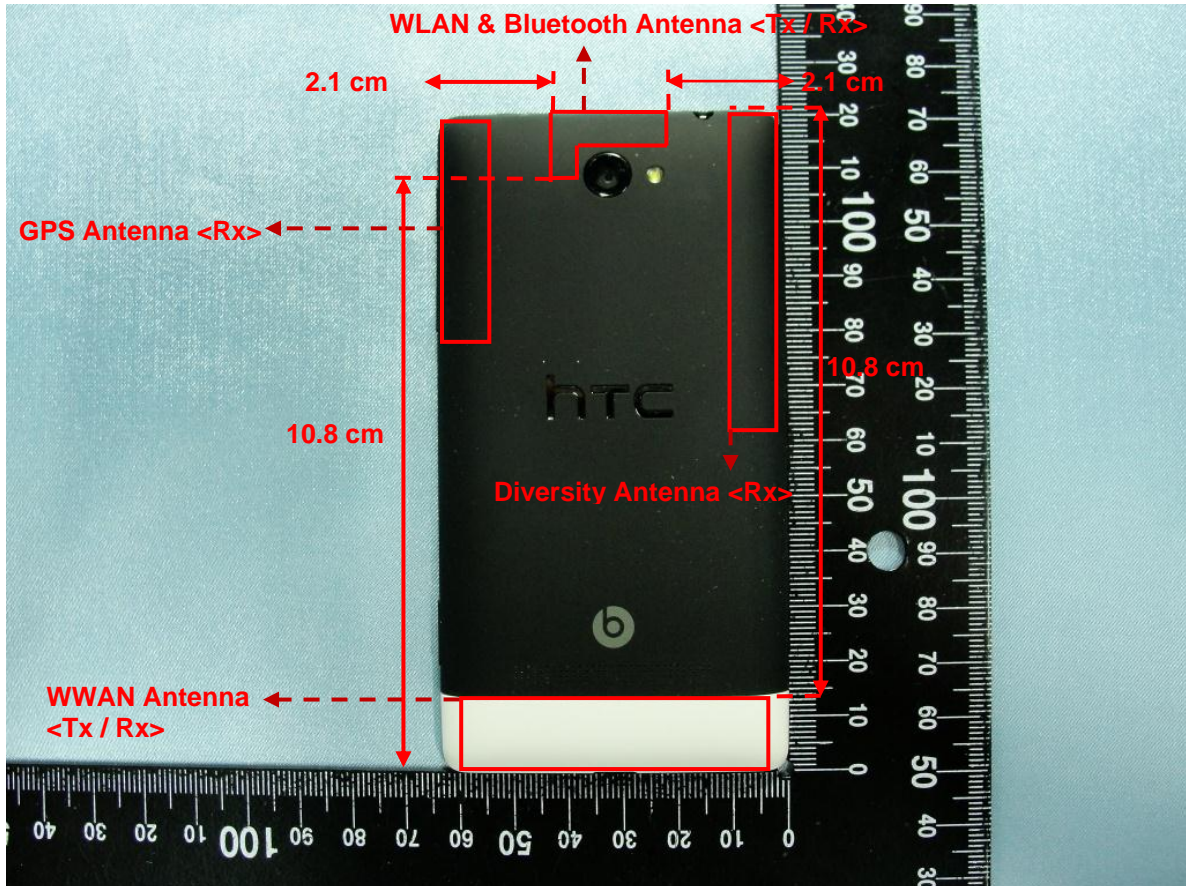

Model Name: PM59100

DUT Length: 12.1 cm

DUT Width: 6.3 cm

Antenna location	Length	Width
WWAN Antenna <TX/RX>	5.6 cm	1.3 cm
WLAN & Bluetooth Antenna <TX/RX>	2.1 cm	1.3 cm
GPS Antenna <RX>	4.0 cm	0.9 cm
Diversity Antenna <RX>	5.6 cm	0.8 cm

The shortest distance between the TX antennas	
WWAN Antenna <TX / RX> to WLAN & Bluetooth Antenna <TX / RX>	9.3 cm