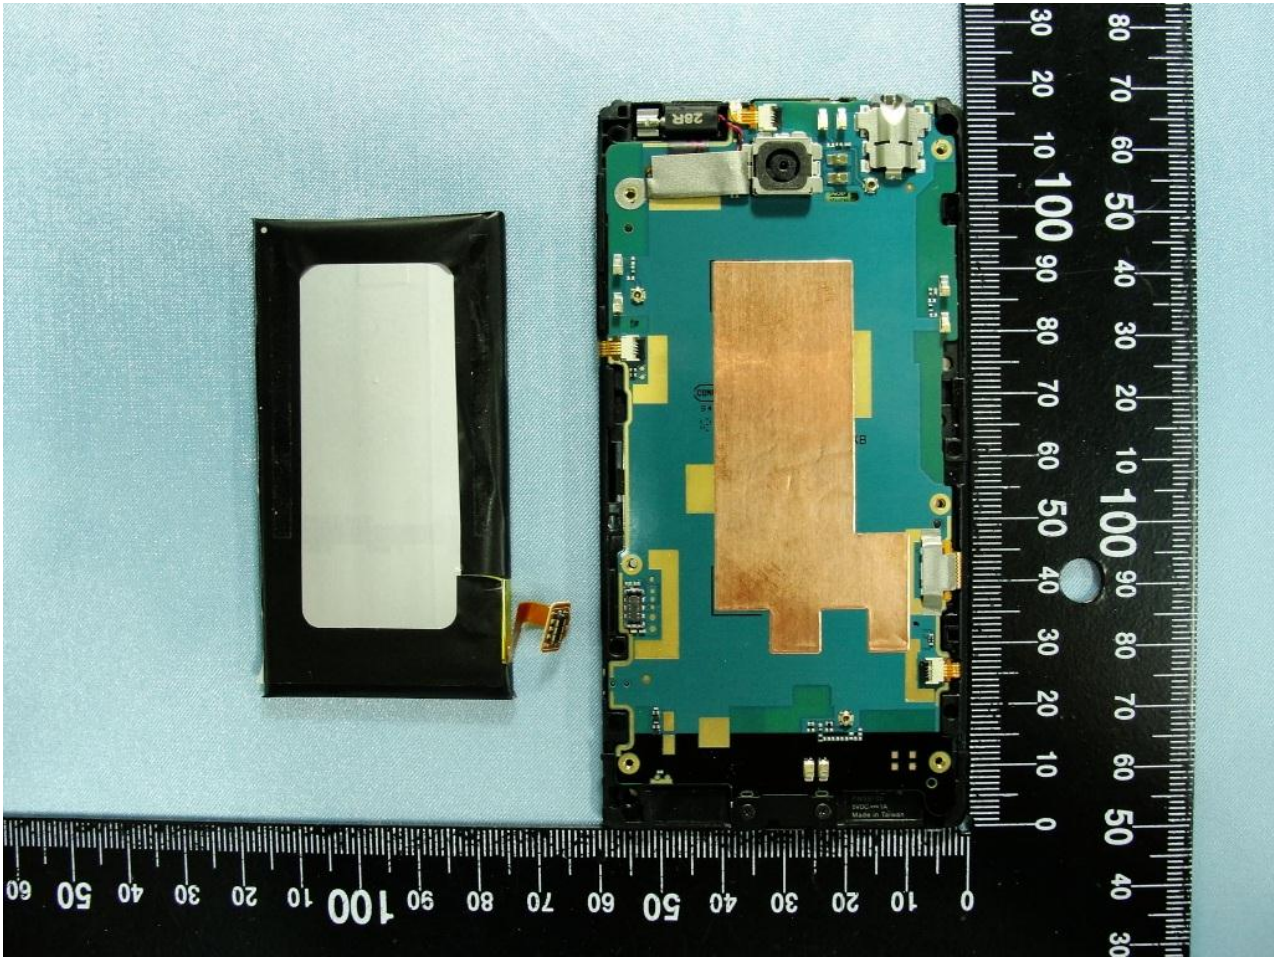

Model Name: PM59100