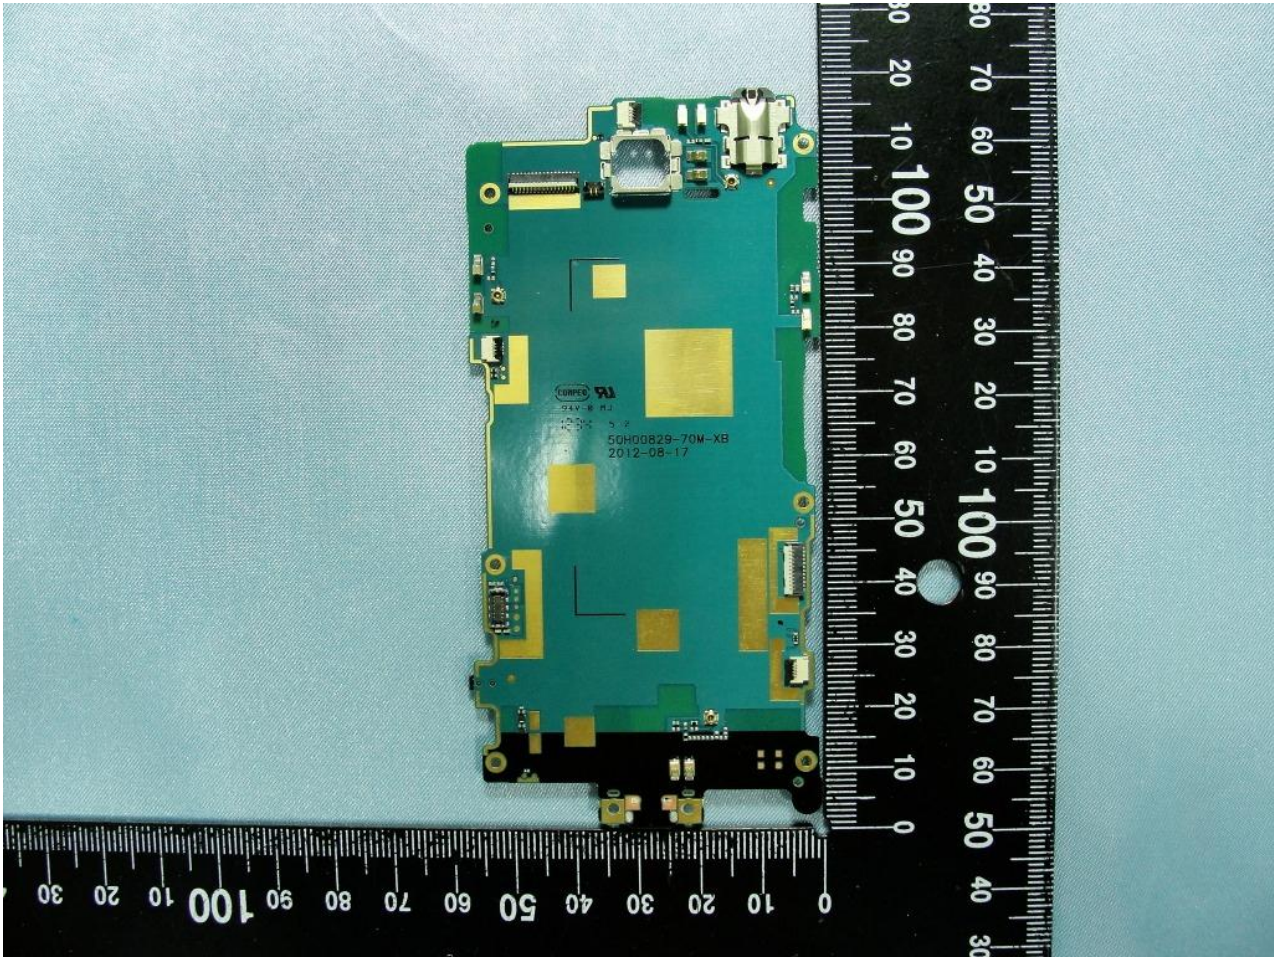

Model Name: PM59100