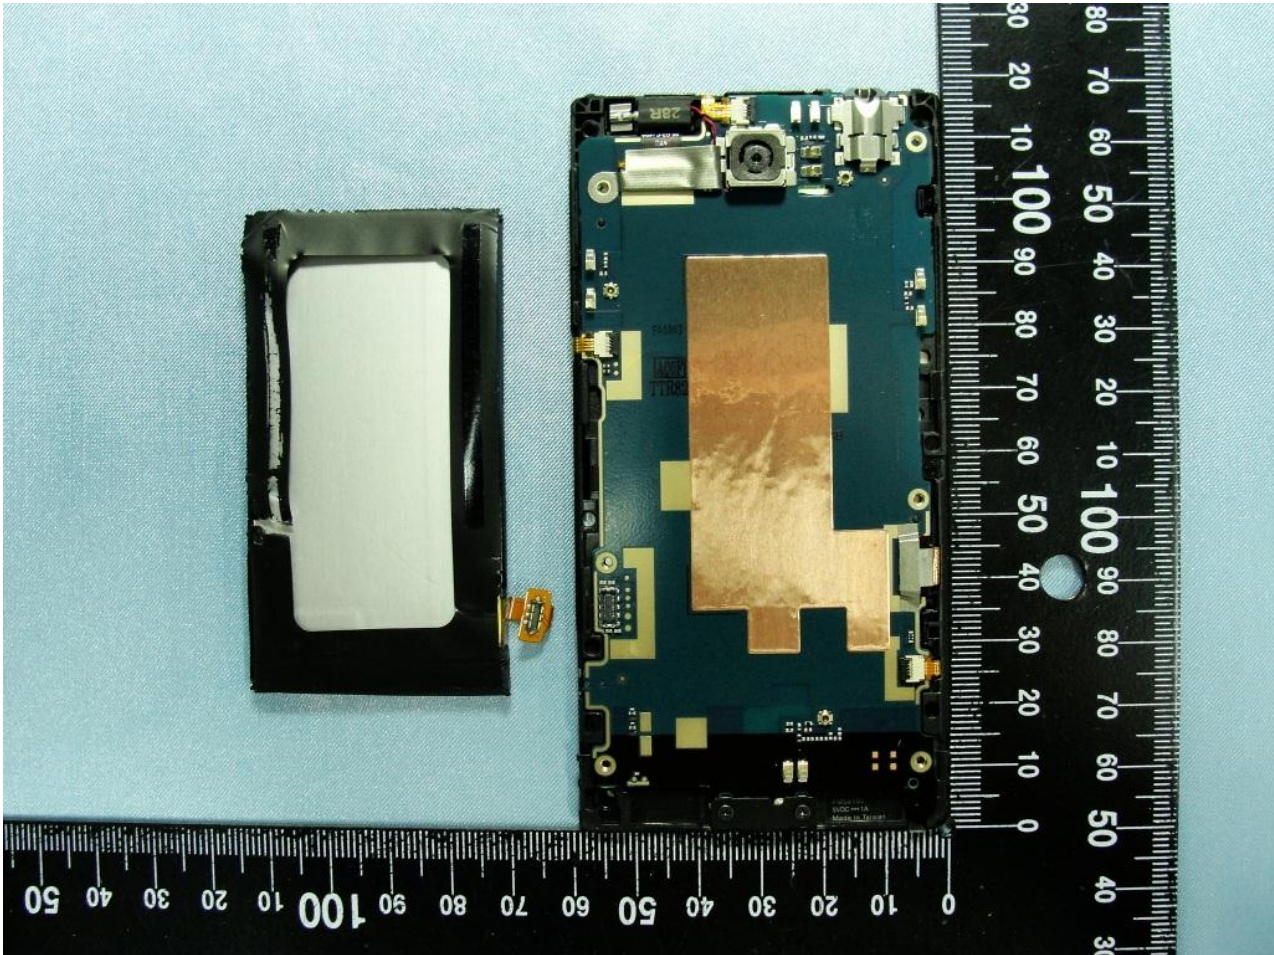

Model Name: PM59100

Model Name: PM59100

Model Name: PM59100

Model Name: PM59100

Model Name: PM59100

Model Name: PM59100

Model Name: PM59100

WWAN Antenna <Tx / Rx>