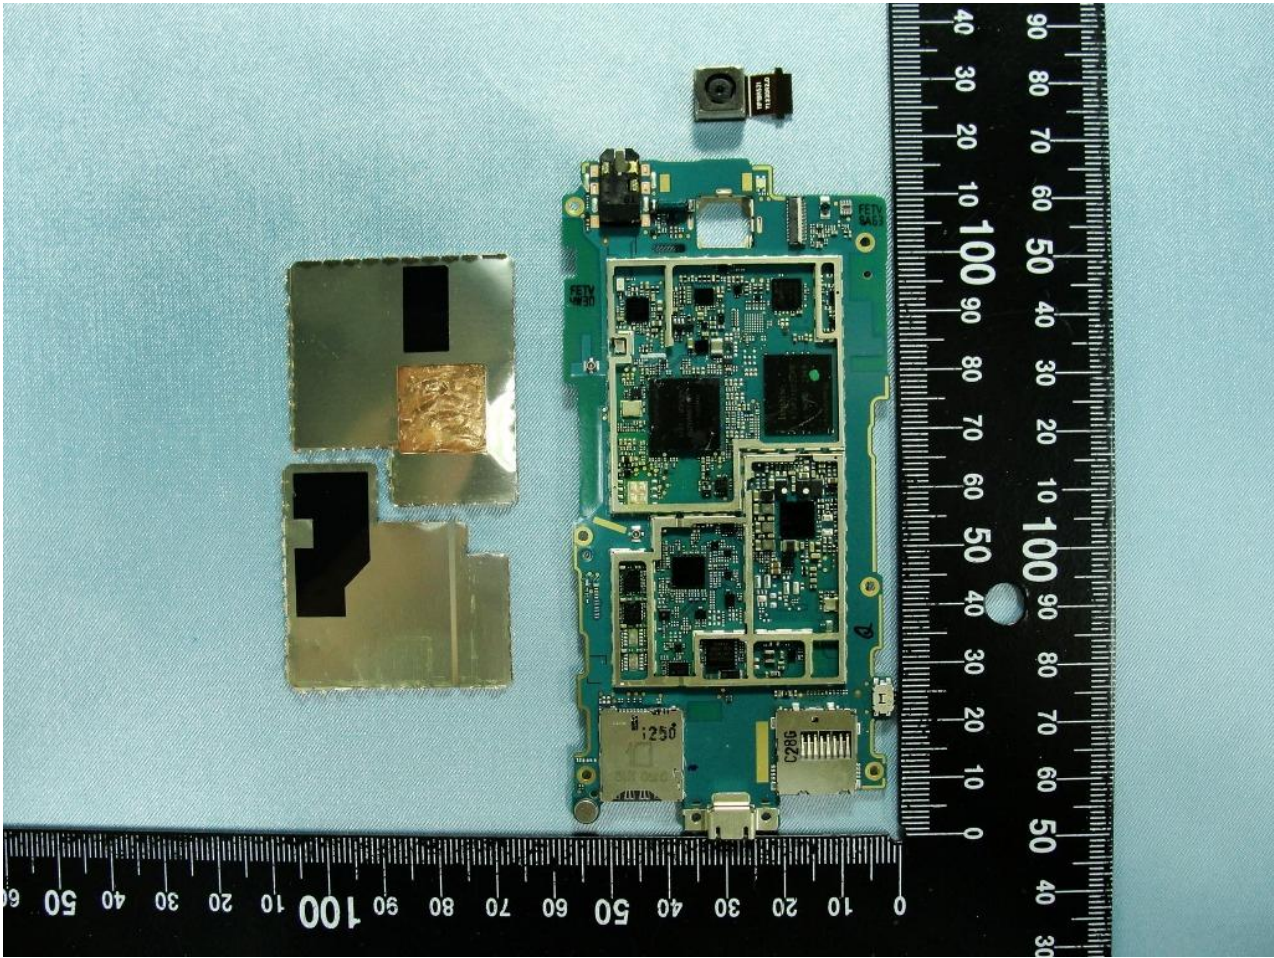

Model Name: PM59100