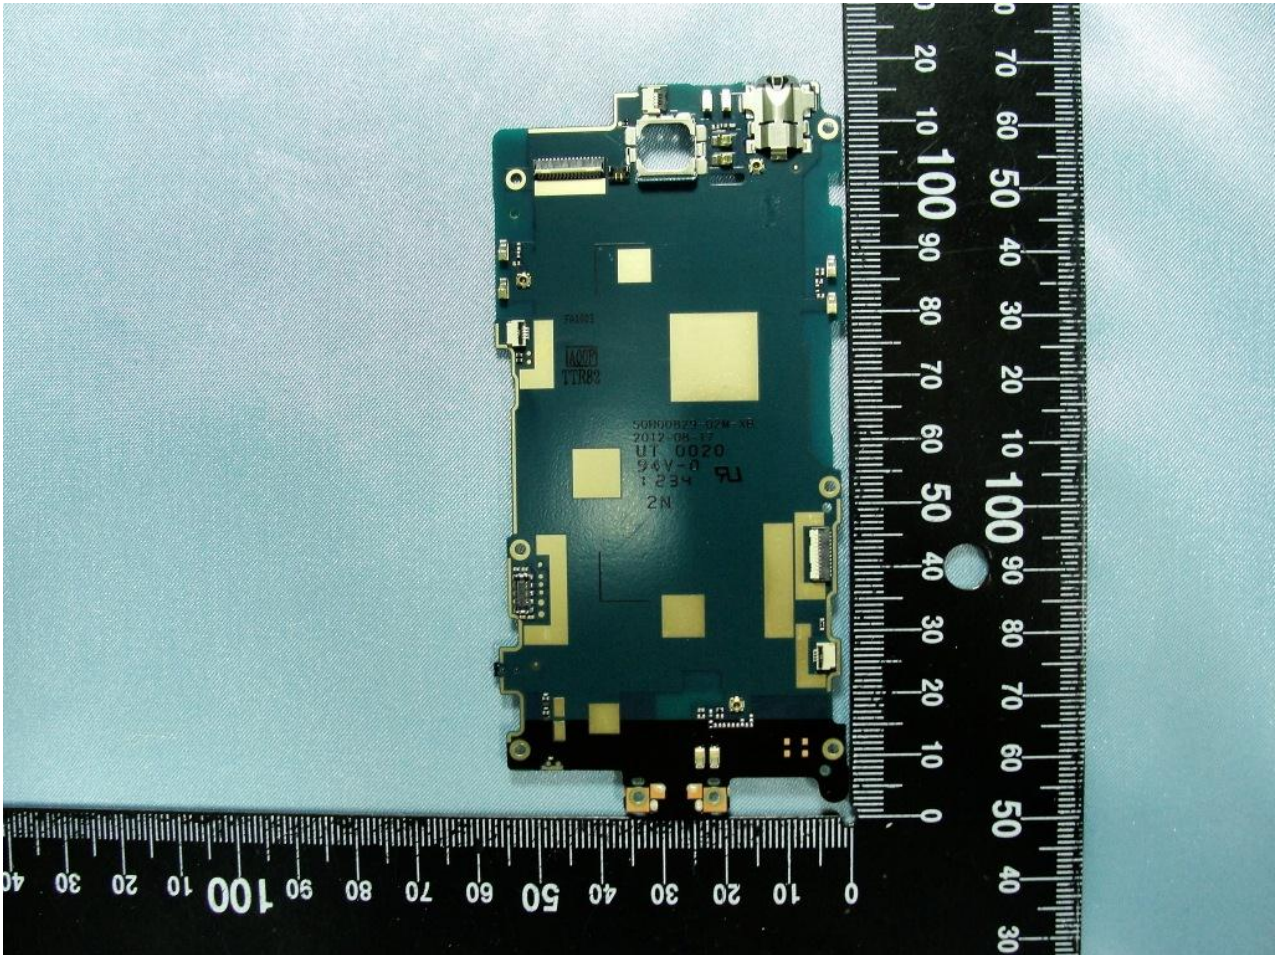

Model Name: PM59100

Model Name: PM59100

Model Name: PM59100

Model Name: PM59100

Model Name: PM59100

Model Name: PM59100

Model Name: PM59100

WWAN Antenna <Tx / Rx>