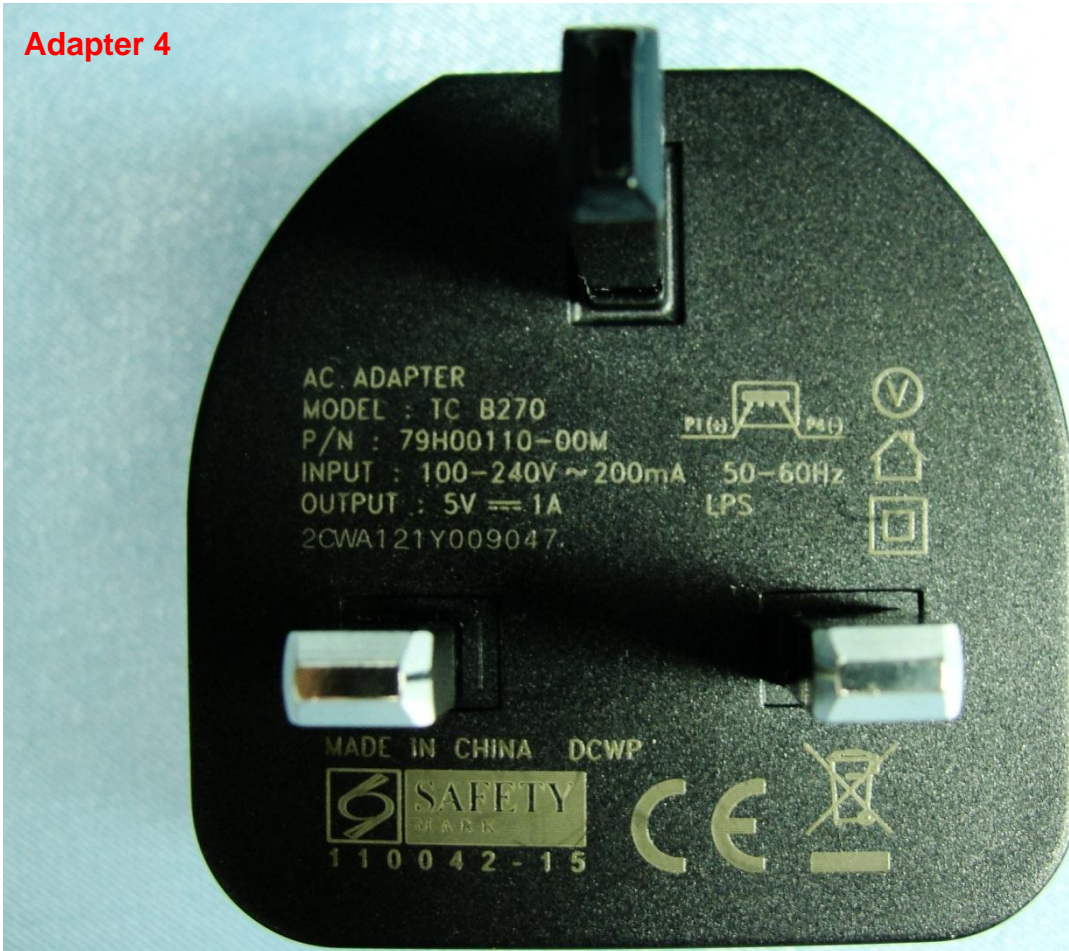

Model Name: PM59100

Adapter 4