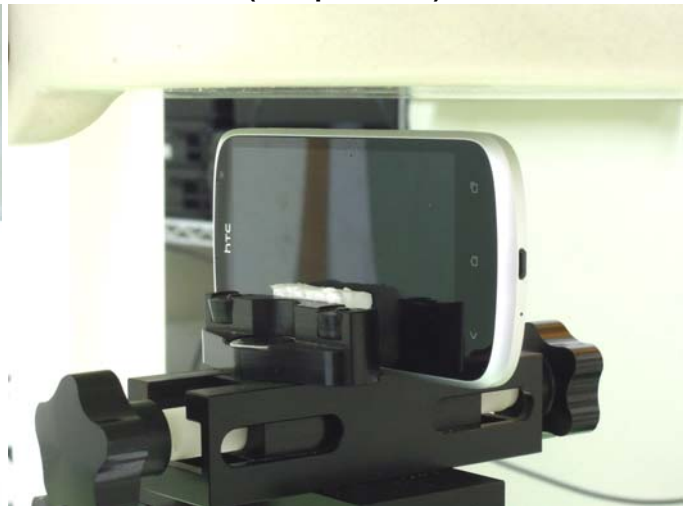

FCC SAR Test Report

<Photographs of EUT>

FCC SAR Test Report

<Photographs of SAR Setup>

Right Cheek

Right Tilted

Left Cheek

Left Tilted

**Front Face of EUT with 1 cm Gap
(Body-Worn Mode)**

**Rear Face of EUT with 1 cm Gap
(Body-Worn Mode)**

FCC SAR Test Report

**Front Face of EUT with 1 cm Gap
(Hotspot Mode)**

**Rear Face of EUT with 1 cm Gap
(Hotspot Mode)**

**Left Side of EUT with 1 cm Gap
(Hotspot Mode)**

**Right Side of EUT with 1 cm Gap
(Hotspot Mode)**

**Top Side of EUT with 1 cm Gap
(Hotspot Mode)**

**Bottom Side of EUT with 1 cm Gap
(Hotspot Mode)**