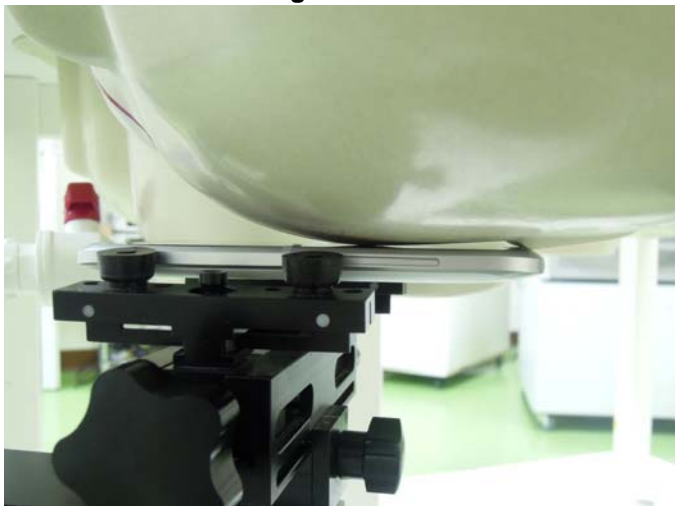

FCC SAR Test Report

<Photographs of EUT>

FCC SAR Test Report

<Photographs of SAR Setup>

Right Cheek

Right Tilted

Left Cheek

Left Tilted

**Front Face of EUT with 1 cm Gap
(Body-Worn Mode)**

**Rear Face of EUT with 1 cm Gap
(Body-Worn Mode)**

FCC SAR Test Report

**Front Face of EUT with 1 cm Gap
(Hotspot Mode)**

**Rear Face of EUT with 1 cm Gap
(Hotspot Mode)**

**Left Side of EUT with 1 cm Gap
(Hotspot Mode)**

**Right Side of EUT with 1 cm Gap
(Hotspot Mode)**

**Top Side of EUT with 1 cm Gap
(Hotspot Mode)**

**Bottom Side of EUT with 1 cm Gap
(Hotspot Mode)**