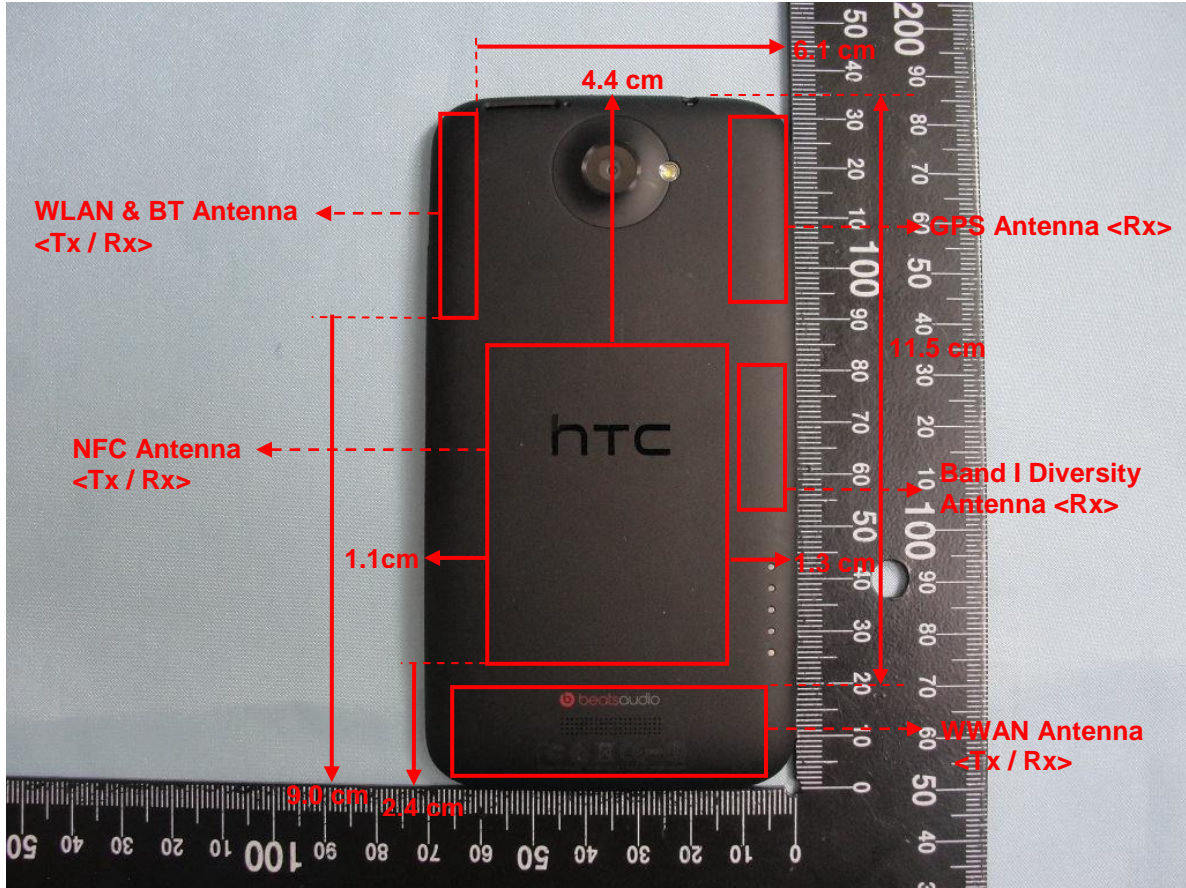

Model Name: PM35110

DUT Length: 13.4 cm  
DUT Width: 7.0 cm

Antenna	Length	Width
WWAN Antenna <Tx / Rx>	5.8 cm	1.8 cm
WLAN & Bluetooth Antenna <Tx / Rx>	3.9 cm	0.8 cm
NFC Antenna <Tx / Rx>	6.6 cm	4.6 cm
GPS Antenna <Rx>	3.6 cm	1.0 cm
Band I Diversity Antenna <Rx>	2.8 cm	0.9 cm

The shortest distance between the Tx antennas	
WWAN (Tx / Rx) to WLAN & Bluetooth (Tx / Rx)	7.1 cm
WWAN (Tx / Rx) to NFC (Tx / Rx)	0.5 cm
WLAN & Bluetooth (Tx / Rx) to NFC (Tx / Rx)	0.4 cm