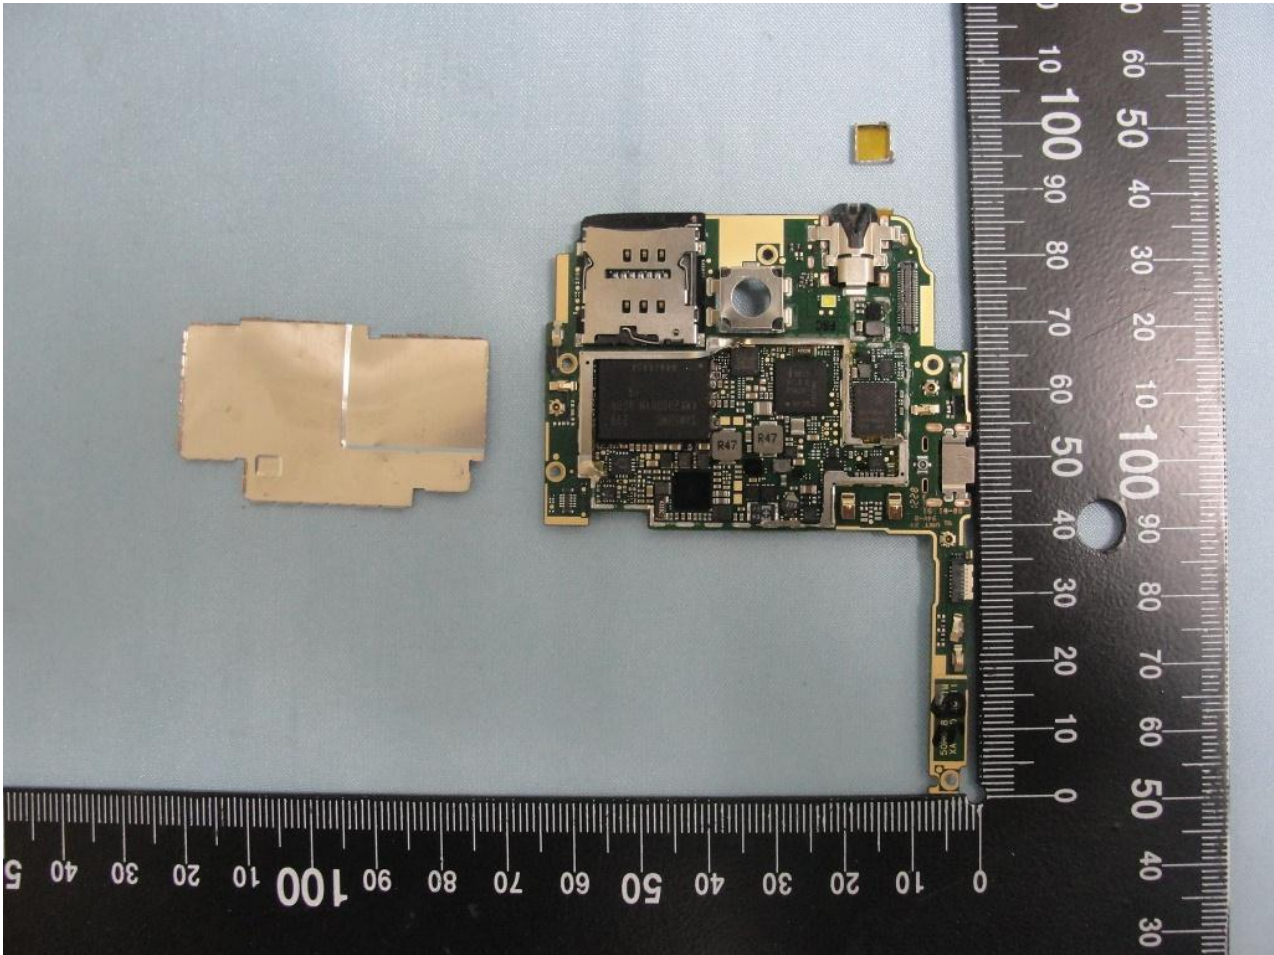

3. Internal Photograph of EUT

Model Name: PM35110

Model Name: PM35110

Model Name: PM35110

Model Name: PM35110

Sample 2

Model Name: PM35110

Model Name: PM35110

Sample 3

Model Name: PM35110

Model Name: PM35110

Sample 4

Model Name: PM35110

Model Name: PM35110

Model Name: PM35110

WWAN Antenna <Tx / Rx>

Model Name: PM35110

Model Name: PM35110

Model Name: PM35110

Model Name: PM35110

Model Name: PM35110