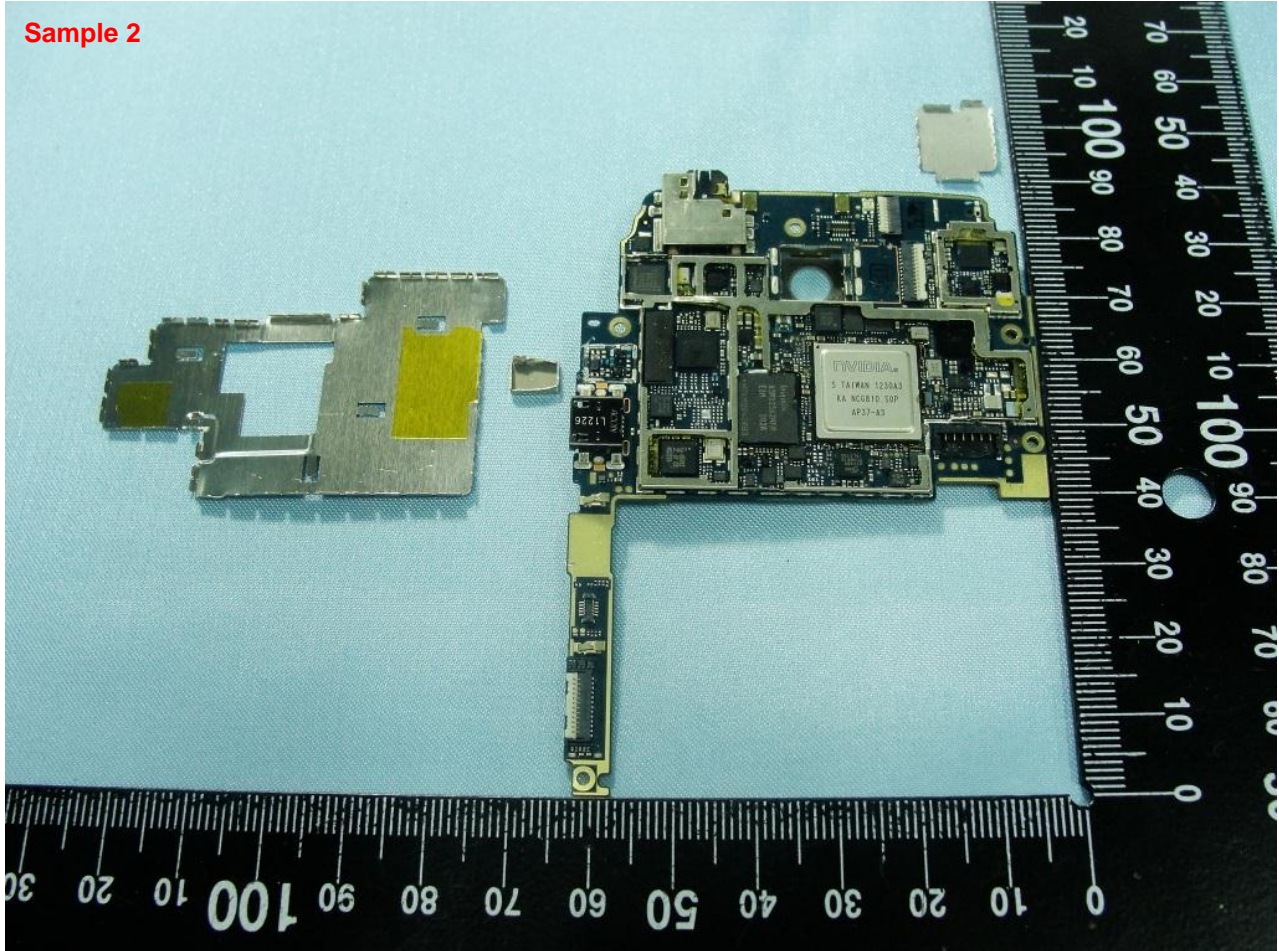

3. Internal Photograph of EUT

Model Name: PM35110

Model Name: PM35110

Model Name: PM35110

Model Name: PM35110

Sample 2

Model Name: PM35110

Model Name: PM35110

Sample 3

Model Name: PM35110

Model Name: PM35110

Sample 4

Model Name: PM35110

Model Name: PM35110

Model Name: PM35110

WWAN Antenna <Tx / Rx>

Model Name: PM35110

Model Name: PM35110

Model Name: PM35110

Model Name: PM35110

Model Name: PM35110