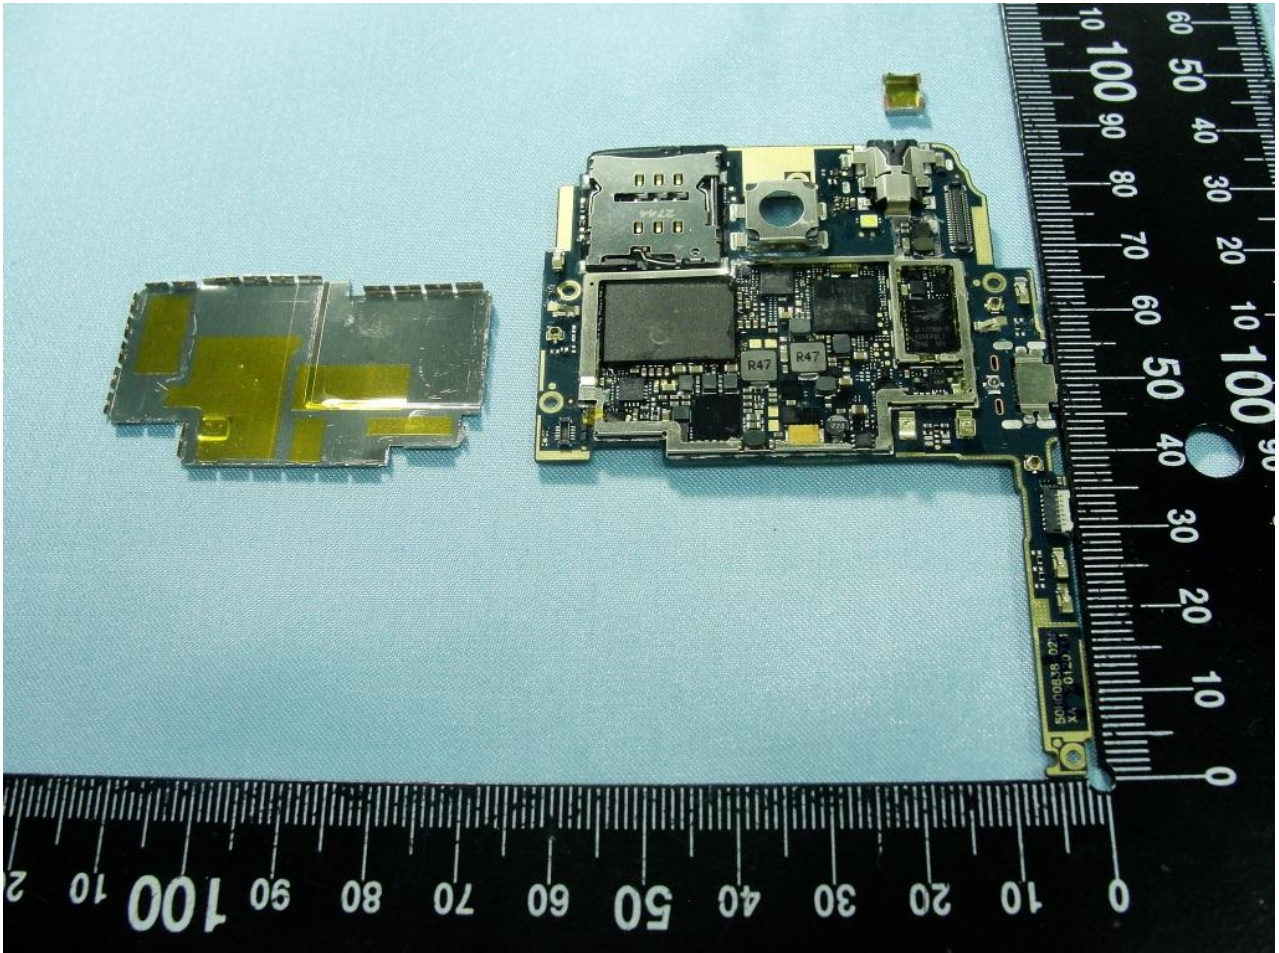

3. Internal Photograph of EUT

Model Name: PM35110

Model Name: PM35110

Model Name: PM35110

Model Name: PM35110

Sample 2

Model Name: PM35110

Model Name: PM35110

Sample 3

Model Name: PM35110

Model Name: PM35110

Sample 4

Model Name: PM35110

Model Name: PM35110

Model Name: PM35110

WWAN Antenna <Tx / Rx>

Model Name: PM35110

Model Name: PM35110

Model Name: PM35110

Model Name: PM35110

Model Name: PM35110