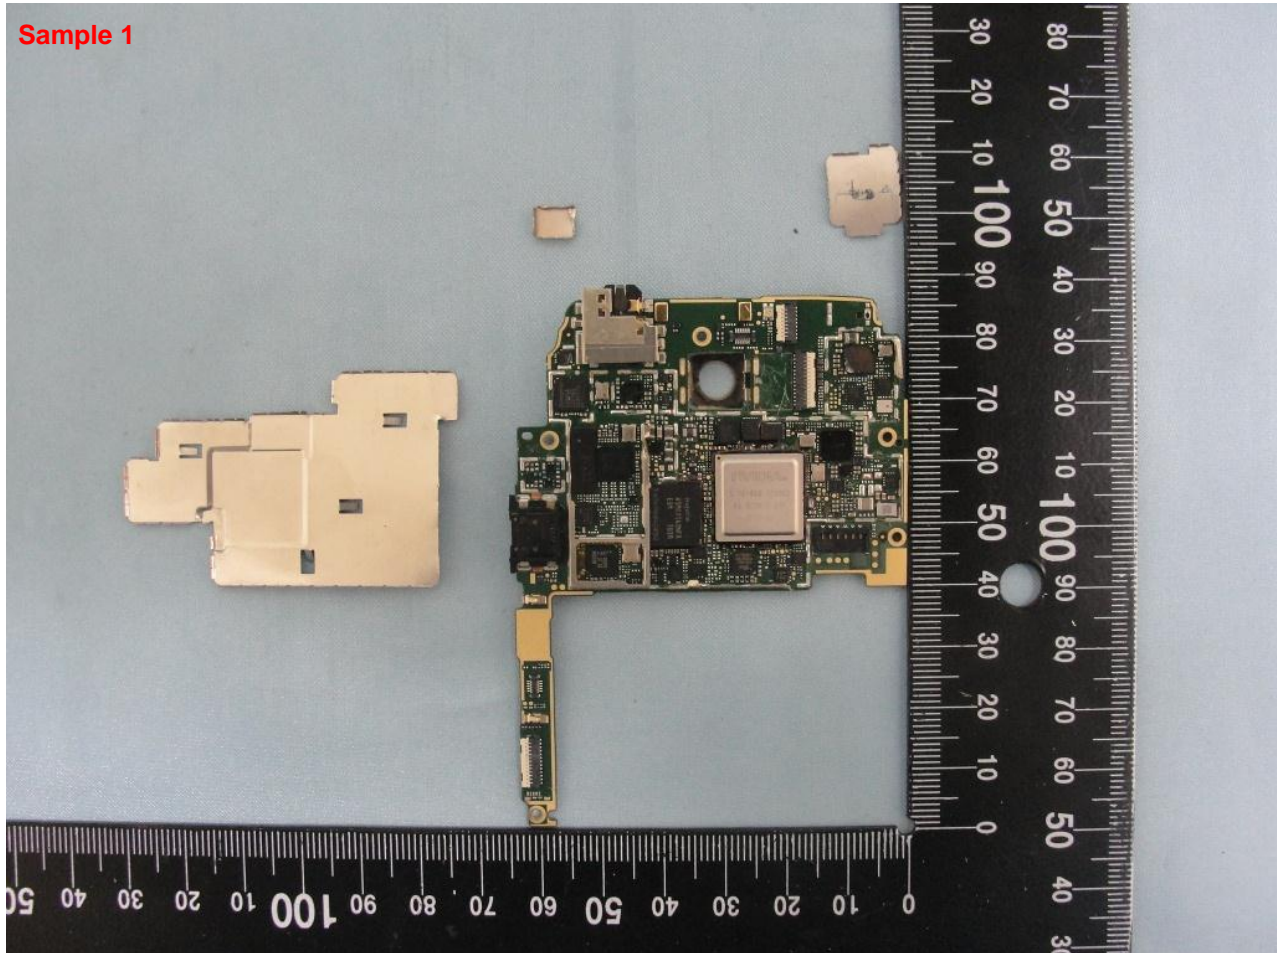

3. Internal Photograph of EUT

Model Name: PM35110

Model Name: PM35110

Model Name: PM35110

Model Name: PM35110

Sample 2

Model Name: PM35110

Model Name: PM35110

Sample 3

Model Name: PM35110

Model Name: PM35110

Sample 4

Model Name: PM35110

Model Name: PM35110

Model Name: PM35110

WWAN Antenna <Tx / Rx>

Model Name: PM35110

Model Name: PM35110

Model Name: PM35110

Model Name: PM35110

Model Name: PM35110