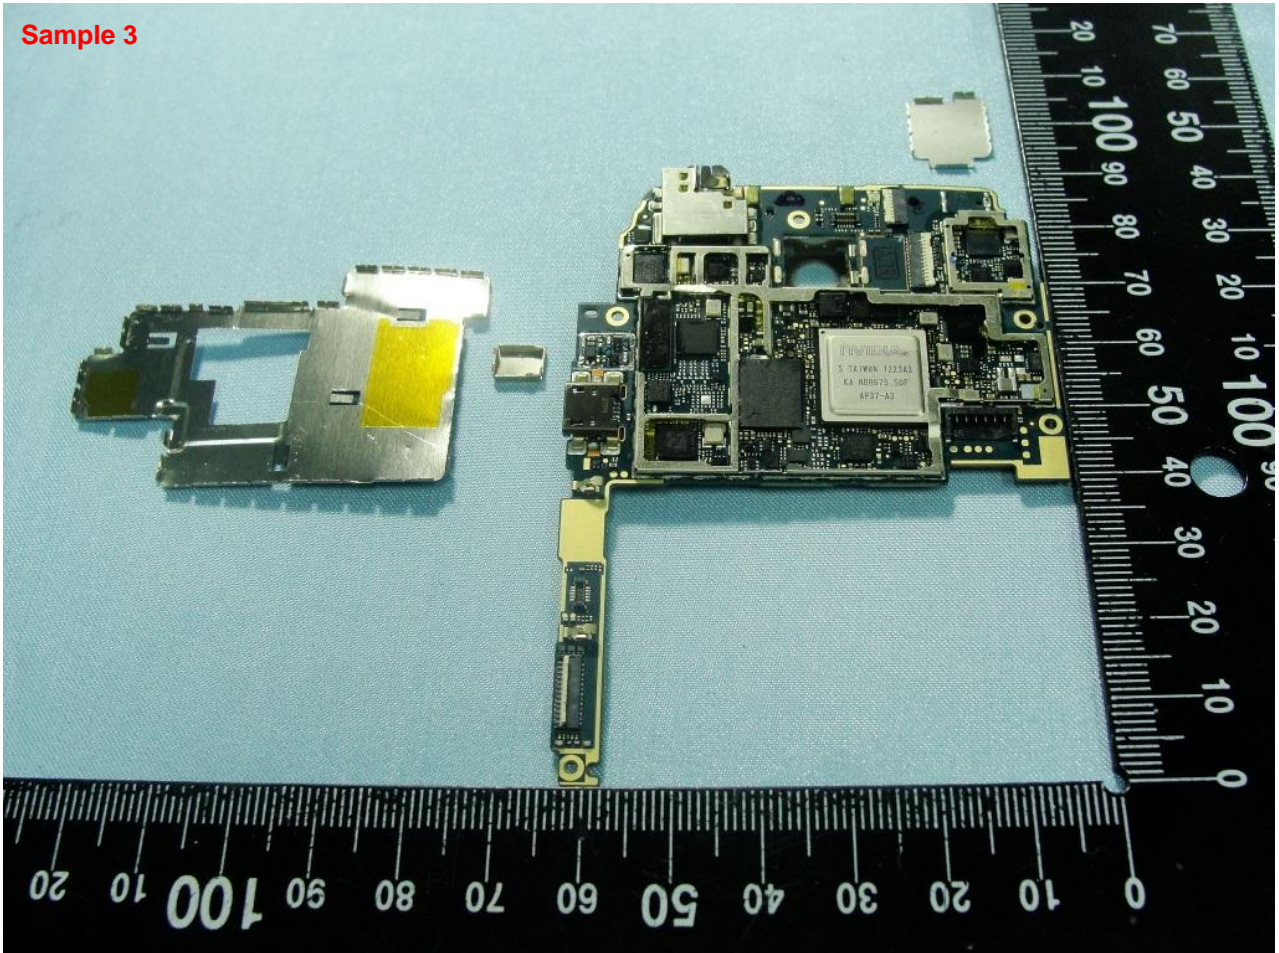

3. Internal Photograph of EUT

Model Name: PM35110

Model Name: PM35110

Model Name: PM35110

Model Name: PM35110

Sample 2

Model Name: PM35110

Model Name: PM35110

Sample 3

Model Name: PM35110

Model Name: PM35110

Sample 4

Model Name: PM35110

Model Name: PM35110

Model Name: PM35110

WWAN Antenna <Tx / Rx>

Model Name: PM35110

Model Name: PM35110

Model Name: PM35110

Model Name: PM35110

Model Name: PM35110