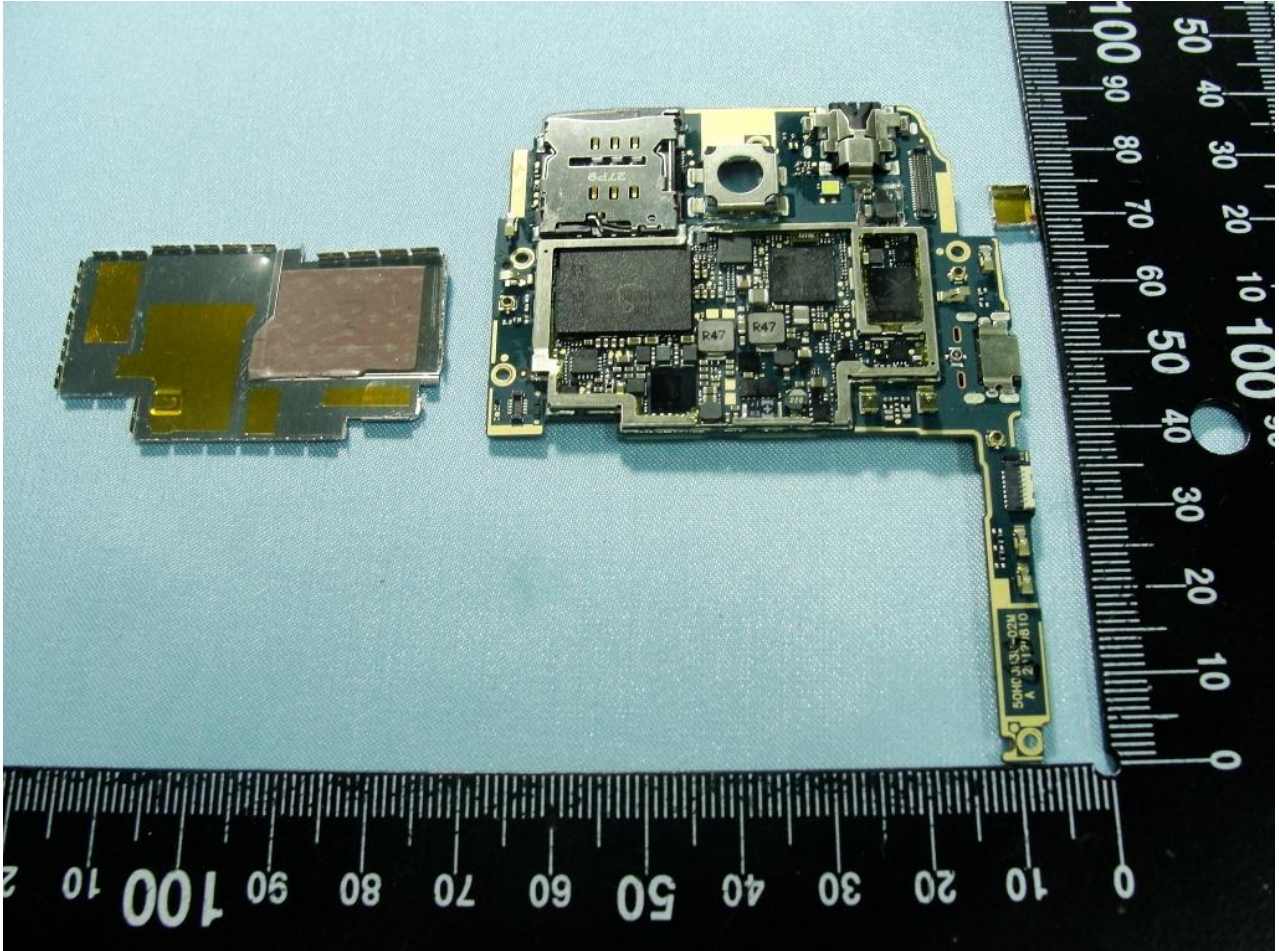

3. Internal Photograph of EUT

Model Name: PM35110

Model Name: PM35110

Model Name: PM35110

Model Name: PM35110

Sample 2

Model Name: PM35110

Model Name: PM35110

Sample 3

Model Name: PM35110

Model Name: PM35110

Sample 4

Model Name: PM35110

Model Name: PM35110

Model Name: PM35110

WWAN Antenna <Tx / Rx>