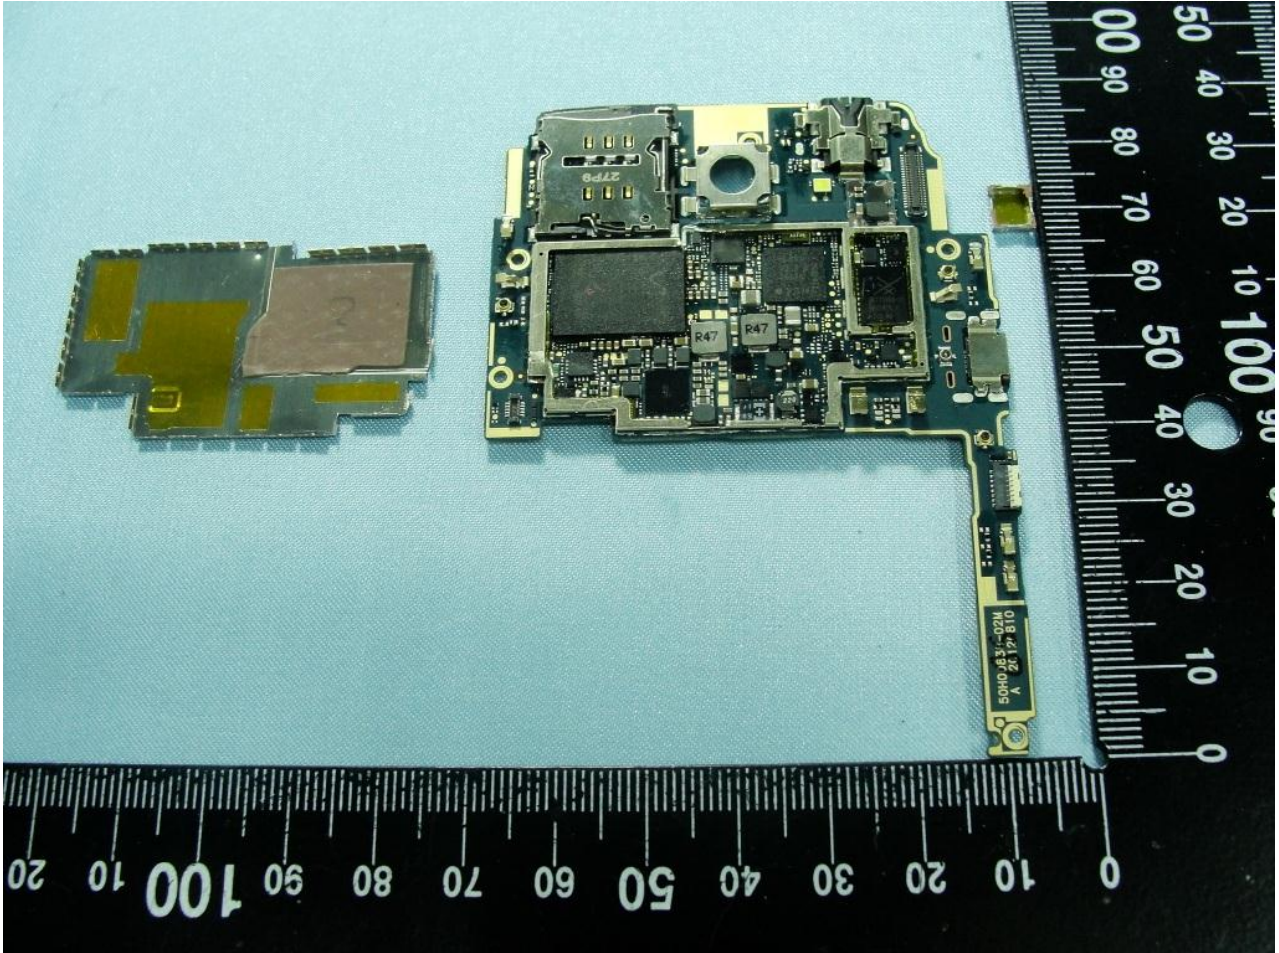

3. Internal Photograph of EUT

Model Name: PM35110

Model Name: PM35110

Model Name: PM35110

Model Name: PM35110

Sample 2

Model Name: PM35110

Model Name: PM35110

Sample 3

Model Name: PM35110

Model Name: PM35110

Sample 4

Model Name: PM35110

Model Name: PM35110

Model Name: PM35110

WWAN Antenna <Tx / Rx>