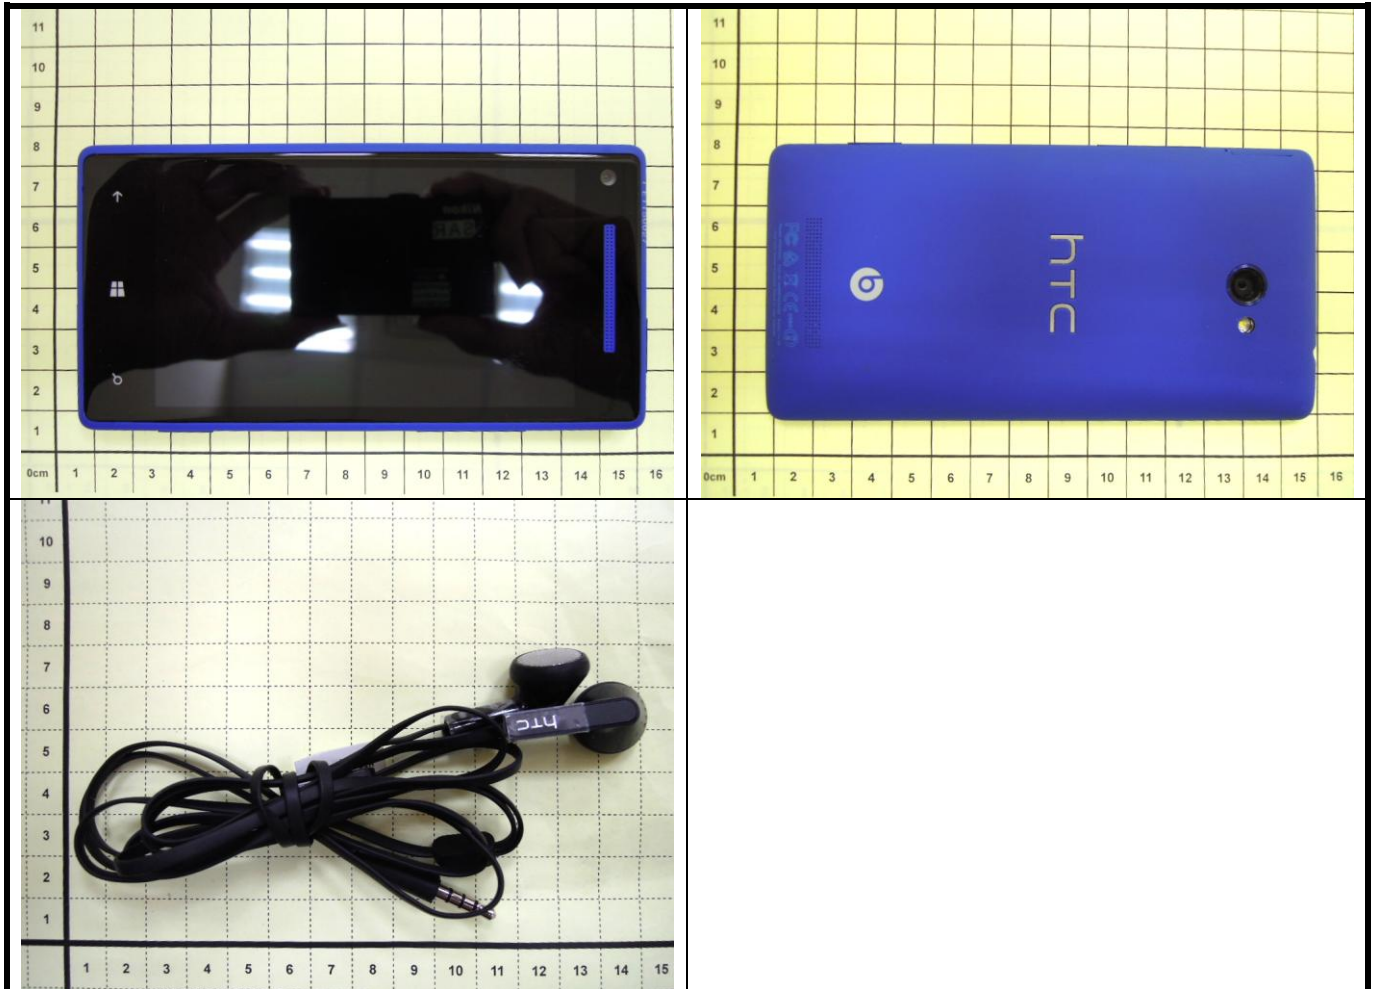

FCC SAR Test Report

<Photographs of EUT>

FCC SAR Test Report**<Photographs of SAR Setup>****Right Cheek****Right Tilted****Left Cheek****Left Tilted****Front Face of DUT with 1 cm Gap
(Body-Worn Mode)****Rear Face of DUT with 1 cm Gap
(Body-Worn Mode)**

FCC SAR Test Report

**Front Face of EUT with 1 cm Gap
(Hotspot Mode)**

**Rear Face of EUT with 1 cm Gap
(Hotspot Mode)**

**Left Side of EUT with 1 cm Gap
(Hotspot Mode)**

**Right Side of EUT with 1 cm Gap
(Hotspot Mode)**

**Top Side of EUT with 1 cm Gap
(Hotspot Mode)**

**Bottom Side of EUT with 1 cm Gap
(Hotspot Mode)**