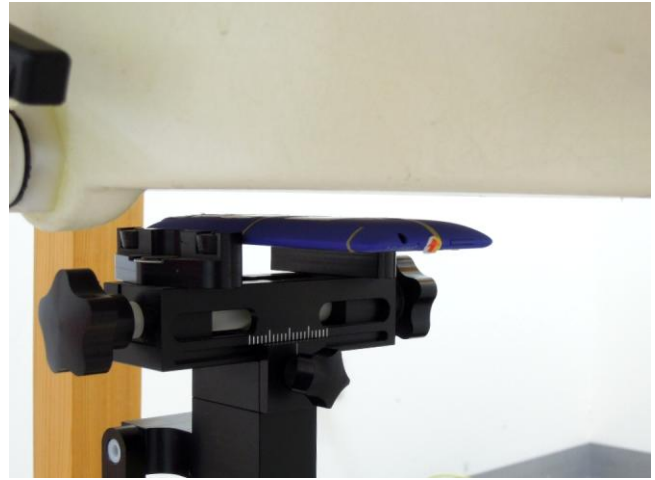

FCC SAR Test Report

<Photographs of EUT>

FCC SAR Test Report**<Photographs of SAR Setup>****Right Cheek****Right Tilted****Left Cheek****Left Tilted****Front Face of DUT with 1 cm Gap
(Body-Worn Mode)****Rear Face of DUT with 1 cm Gap
(Body-Worn Mode)**

FCC SAR Test Report

**Front Face of EUT with 1 cm Gap
(Hotspot Mode)**

**Rear Face of EUT with 1 cm Gap
(Hotspot Mode)**

**Left Side of EUT with 1 cm Gap
(Hotspot Mode)**

**Right Side of EUT with 1 cm Gap
(Hotspot Mode)**

**Top Side of EUT with 1 cm Gap
(Hotspot Mode)**

**Bottom Side of EUT with 1 cm Gap
(Hotspot Mode)**