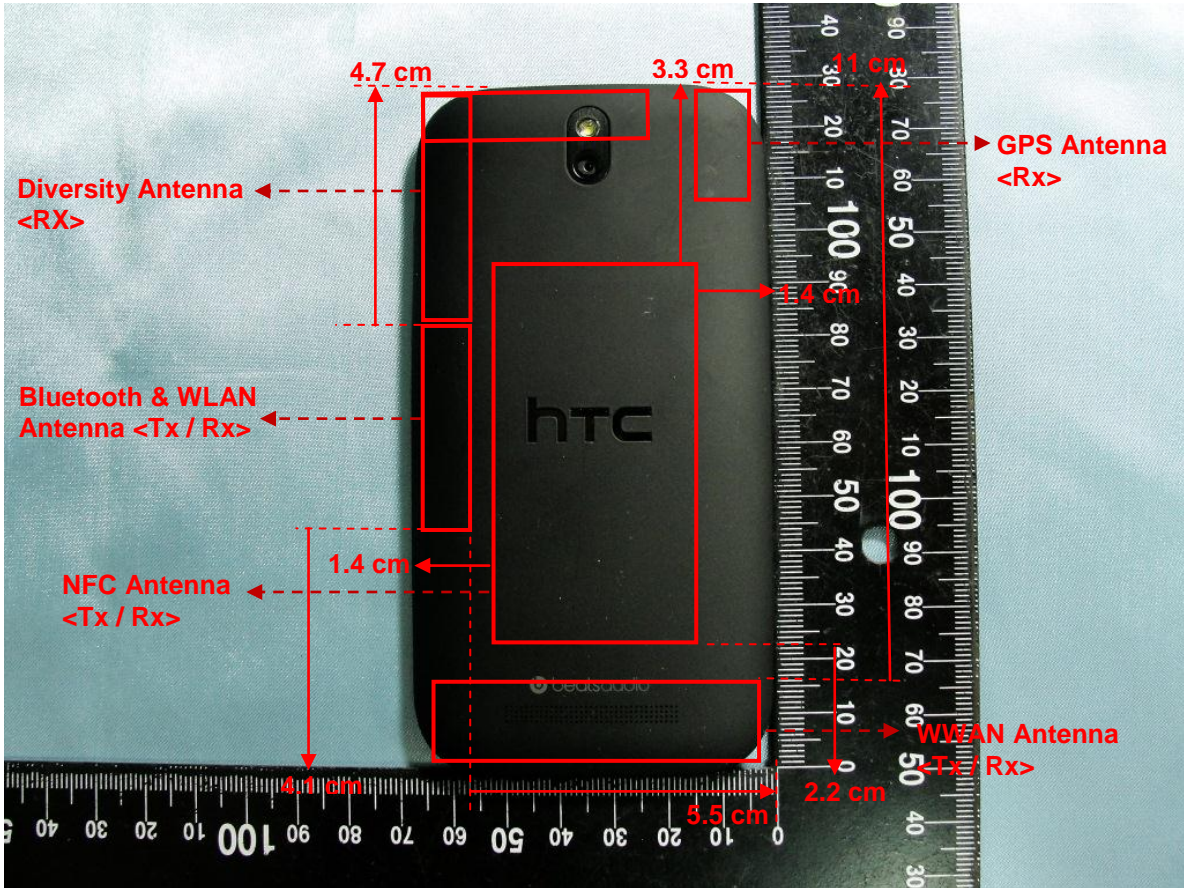

Model Name: PL80130

DUT Length: 12.6 cm
DUT Width: 6.5 cm

Antenna	Length	Width
WWAN Antenna <Tx / Rx>	6.3 cm	1.5 cm
Bluetooth & WLAN Antenna <Tx / Rx>	3.8 cm	0.8 cm
NFC Antenna <Tx / Rx>	7.1 cm	3.7 cm
GPS Antenna <Rx>	2.1 cm	1.0 cm
Diversity Antenna <Rx>	4.5 cm	4.2 cm

The shortest distance between the Tx antennas	
WWAN Antenna <Tx / Rx> to Bluetooth & WLAN Antenna <Tx / Rx>	2.5 cm
Bluetooth & WLAN Antenna <Tx / Rx> to NFC Antenna <Tx / Rx>	0.4 cm
WWAN Antenna <Tx / Rx> to NFC Antenna <Tx / Rx>	0.6 cm