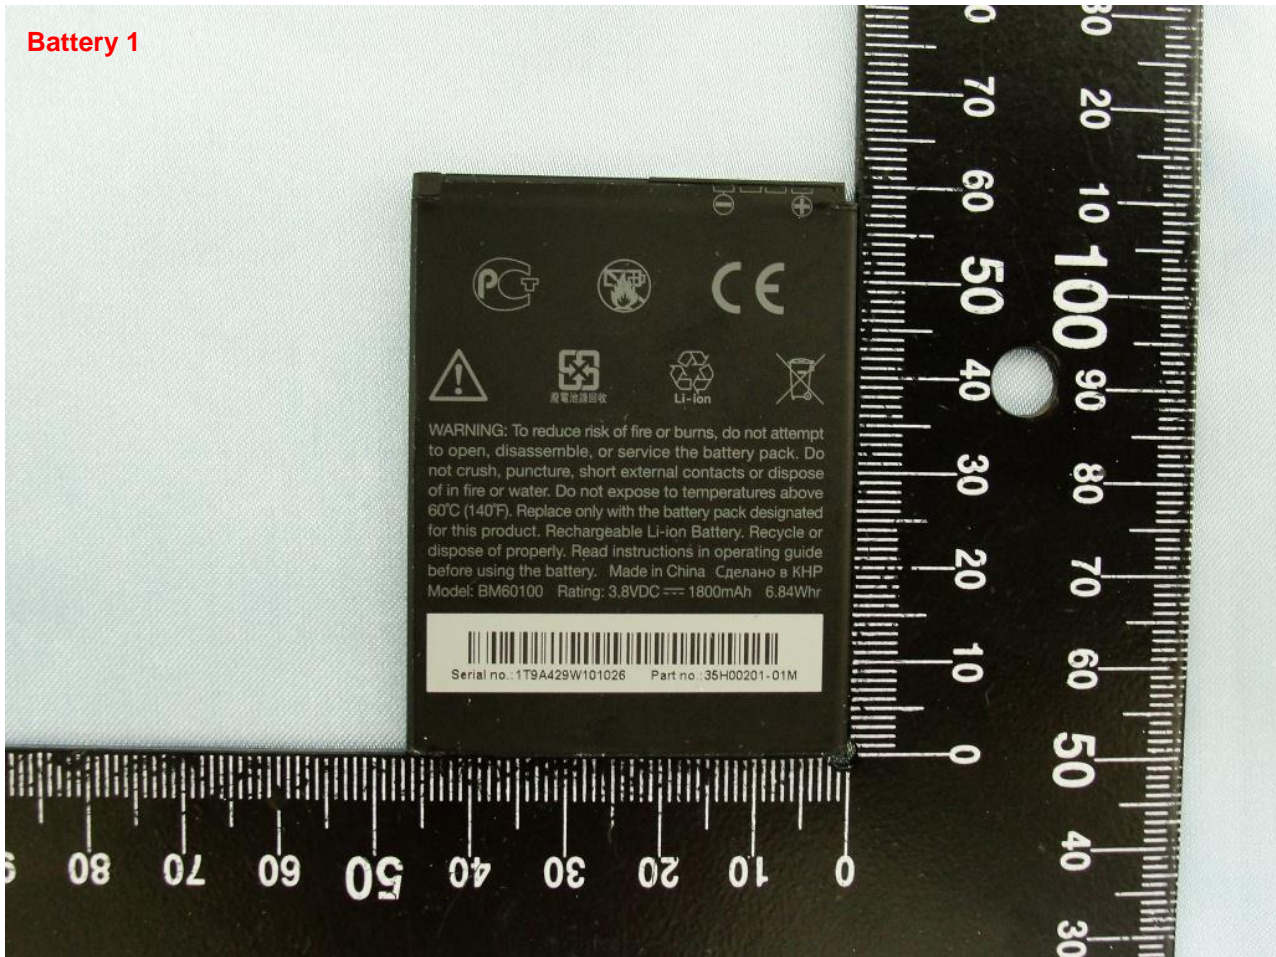

Remark: For accessories equipped with this EUT, please refer to the following photos.

Model Name: PL80130

Model Name: PL80130

AC Adapter 1

Model Name: PL80130

AC Adapter 2

Model Name: PL80130

Battery 1