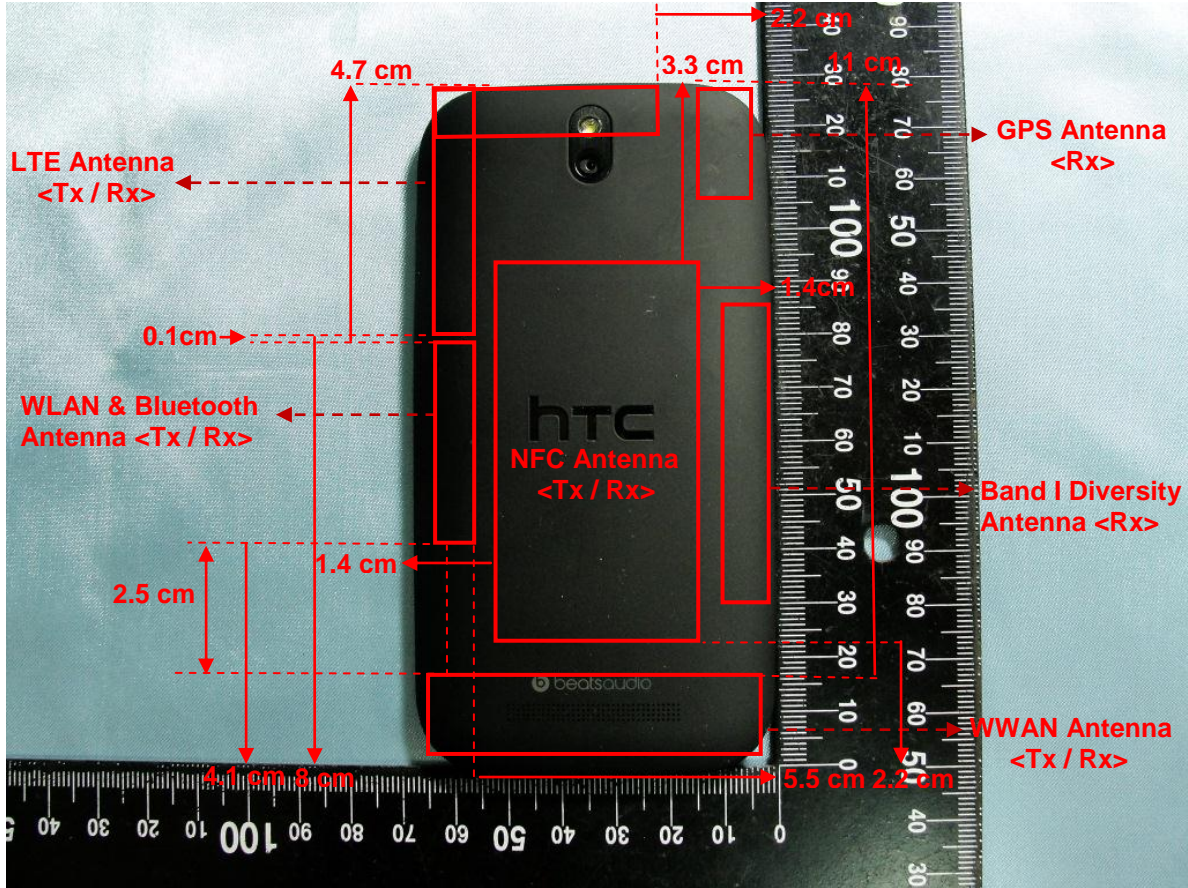

Model Name: PL80120

DUT Length: 12.6 cm

DUT Width: 6.5 cm

Antenna	Length	Width
WWAN Antenna <Tx / Rx>	6.3 cm	1.5 cm
WLAN & Bluetooth Antenna <Tx / Rx>	3.8 cm	0.8 cm
NFC Antenna <Tx / Rx>	7.1 cm	3.7 cm
GPS Antenna <Rx>	2.1 cm	1.0 cm
Band I Diversity Antenna <Rx>	5.5 cm	0.8 cm
LTE Antenna <Tx / Rx>	4.5 cm	4.2 cm

The shortest distance between the Tx antennas	
WWAN Antenna <Tx / Rx> to WLAN & Bluetooth Antenna <Tx / Rx>	2.5 cm
WWAN Antenna <Tx / Rx> to LTE Antenna <Tx / Rx>	6.4 cm
WLAN & Bluetooth Antenna <Tx / Rx> to LTE Antenna <Tx / Rx>	0.1 cm
WLAN & Bluetooth Antenna <Tx / Rx> to NFC Antenna <Tx / Rx>	0.4 cm
WWAN Antenna <Tx / Rx> to NFC Antenna <Tx / Rx>	0.6 cm
NFC Antenna <Tx / Rx> to LTE Antenna <Tx / Rx>	0.4 cm