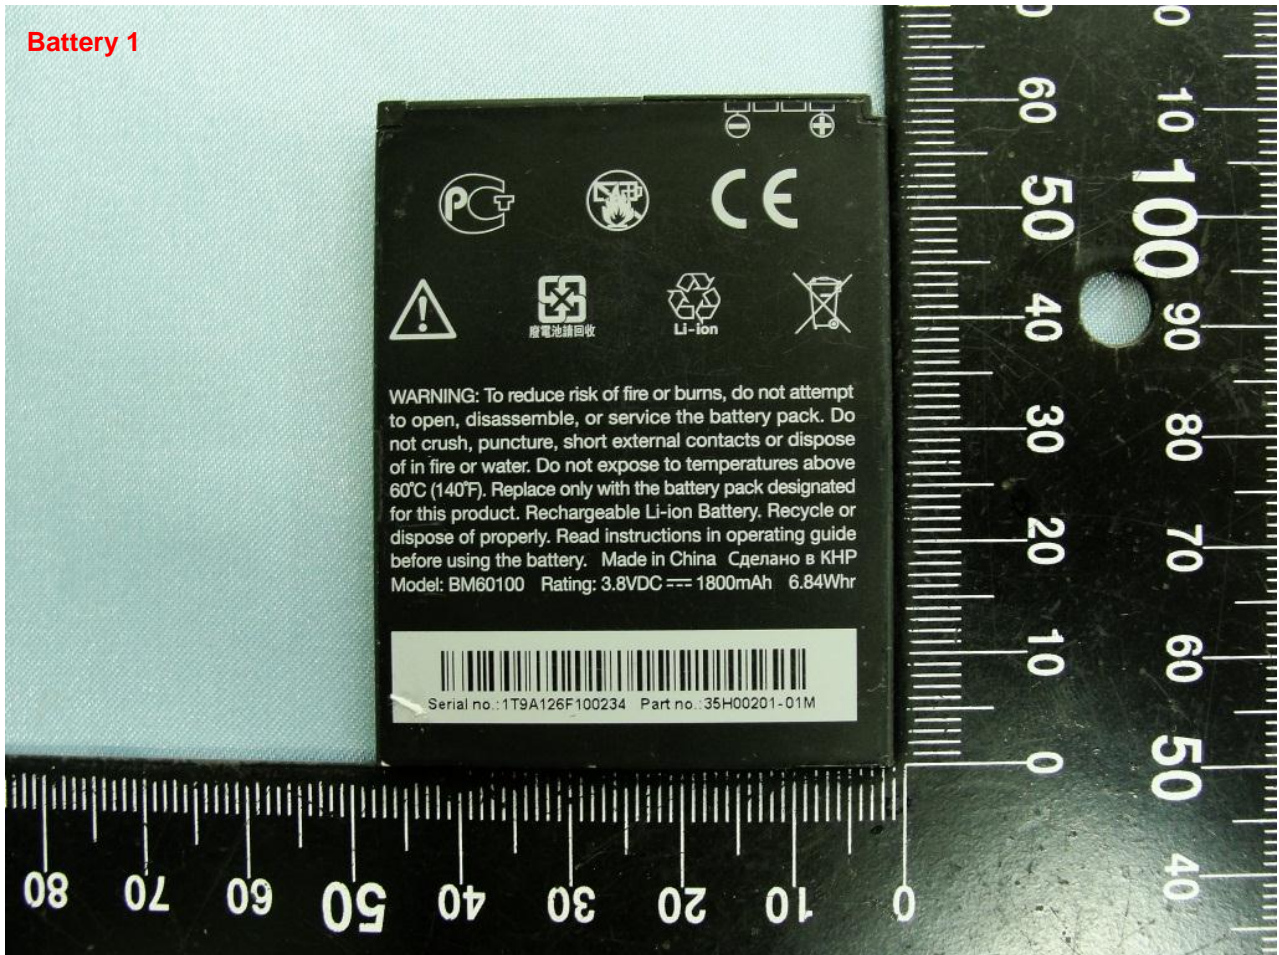

Remark: For accessories equipped with this EUT, please refer to the following photos.

Model Name: PL80120

Model Name: PL80120

AC Adapter 1

Model Name: PL80120

AC Adapter 2

Model Name: PL80120

Battery 1