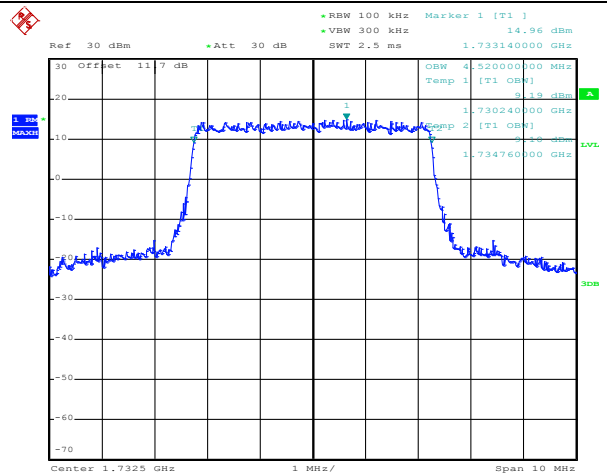

12RB Size, RB Offset 6, 16QAM

Date: 8.SEP.2012 20:39:29