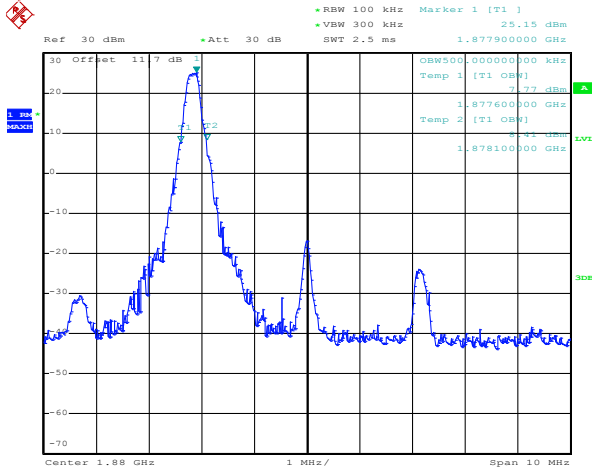

Band 2

Bandwidth 5M

Date: 19.SEP.2012 21:35:01