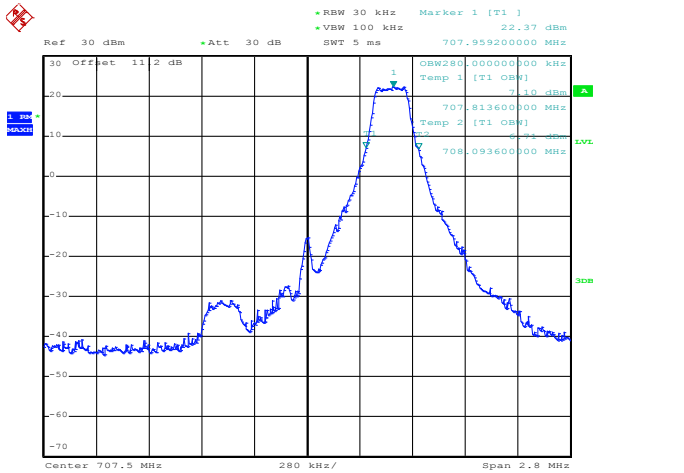

1RB Size, RB Offset 0, QPSK

Date: 10.SEP.2012 14:13:23