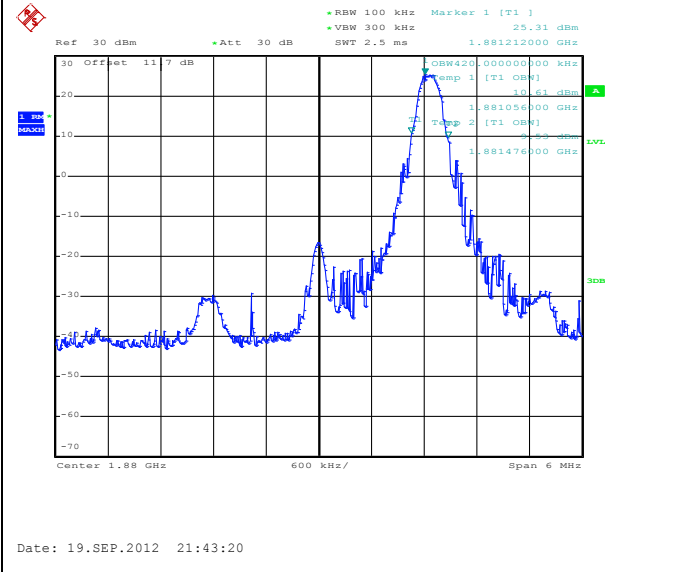

1RB Size, RB Offset 0, 16QAM

1RB Size, RB Offset 14, QPSK

1RB Size, RB Offset 14, 16QAM