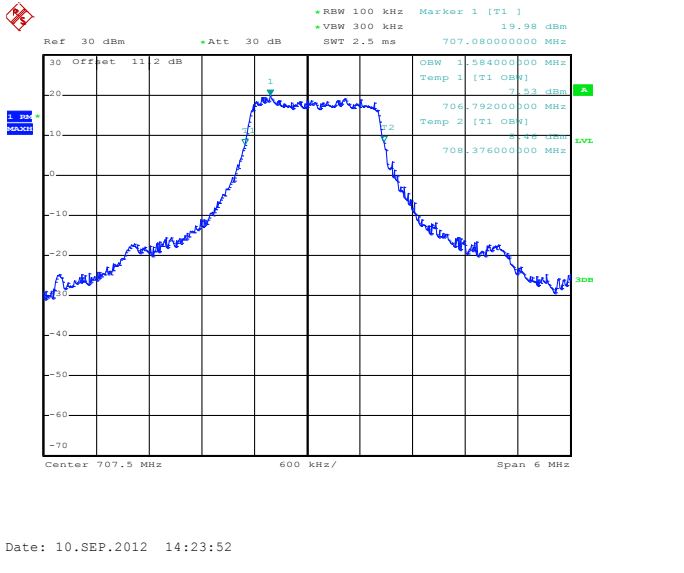

Band 12
Bandwidth 3M