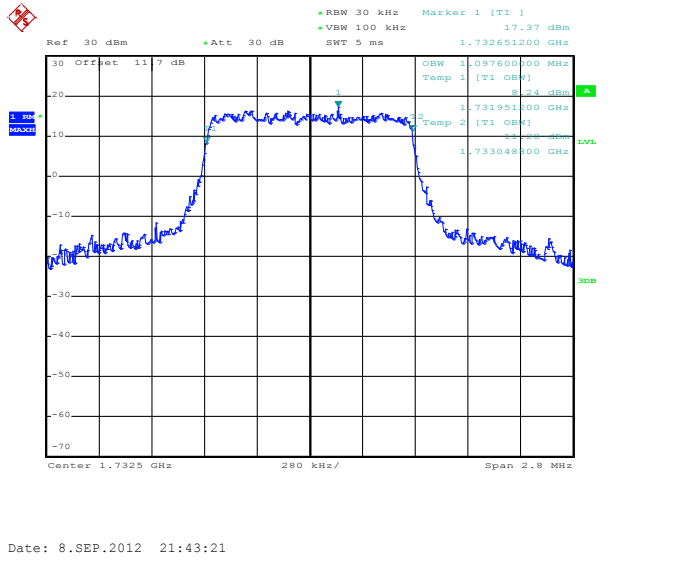

3RB Size, RB Offset 2, 16QAM