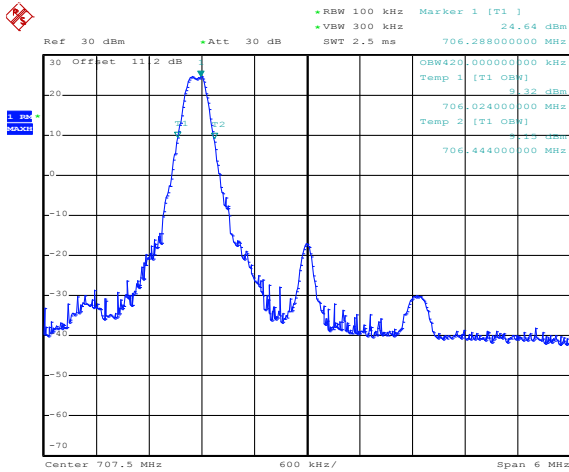

Band 12
Bandwidth 3M

Date: 10.SEP.2012 14:22:15