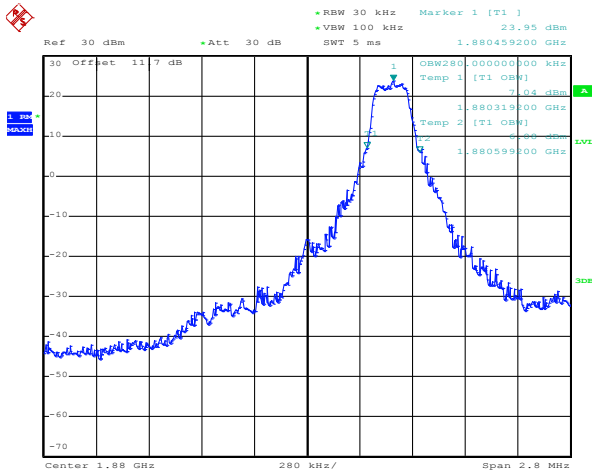

Band 2

Bandwidth 1.4M

Date: 19.SEP.2012 21:46:48

Date: 19.SEP.2012 21:47:06

1RB Size, RB Offset 0, QPSK

Date: 19.SEP.2012 21:47:23

1RB Size, RB Offset 0, 16QAM

Date: 19.SEP.2012 21:47:59