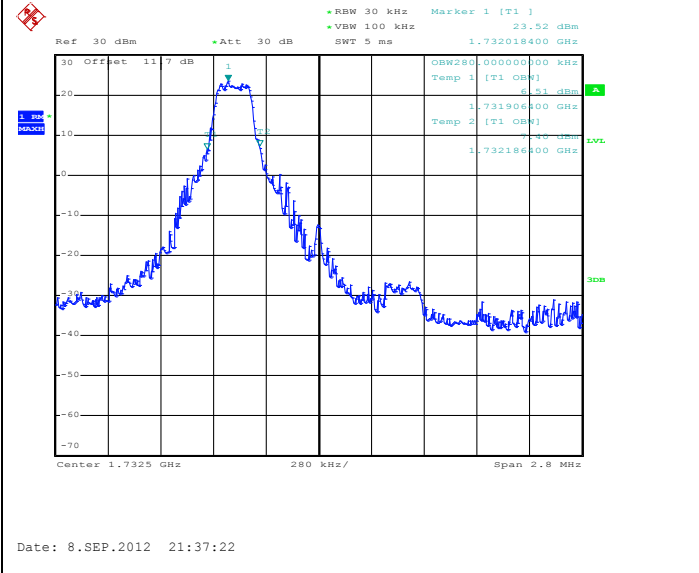

Band 4

Bandwidth 1.4M