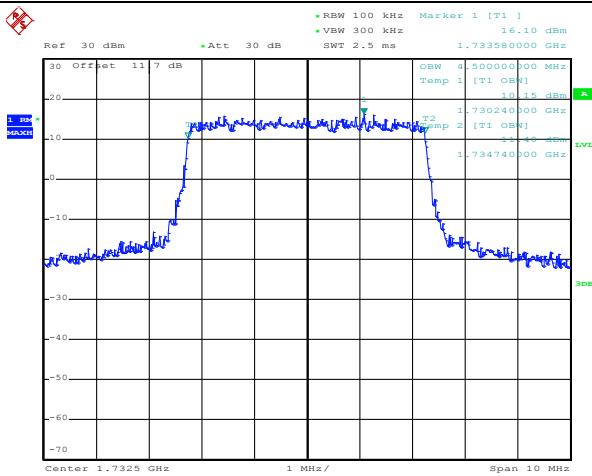

12RB Size, RB Offset 6, QPSK

Date: 8.SEP.2012 20:39:45