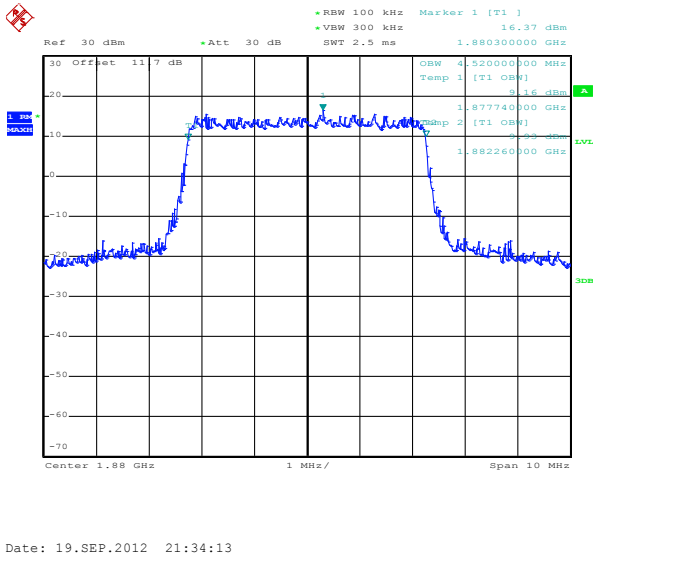

12RB Size, RB Offset 6, QPSK