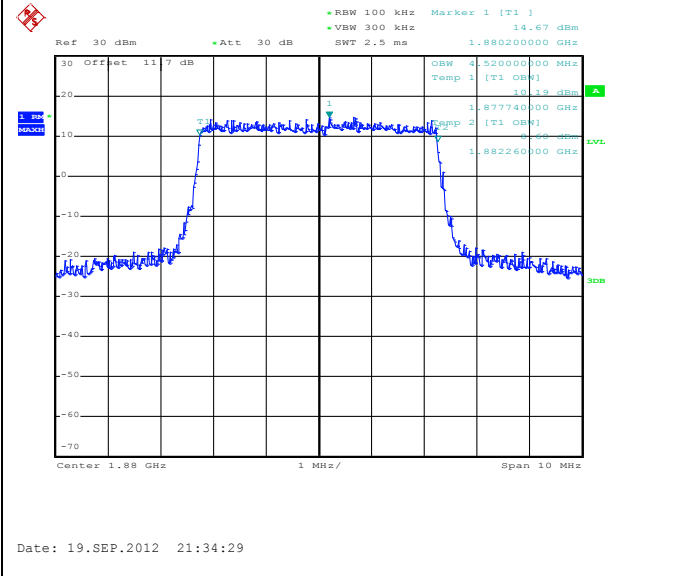

12RB Size, RB Offset 6, 16QAM