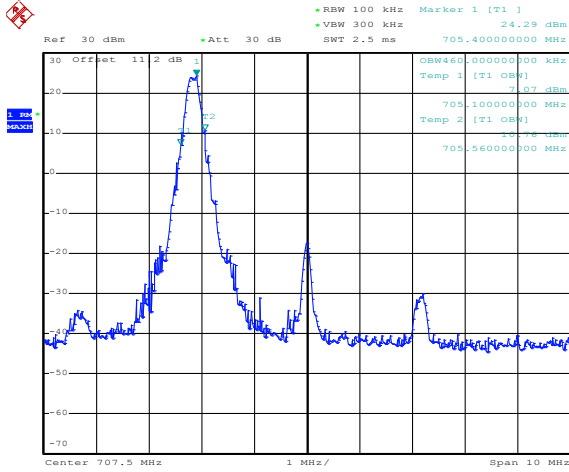

1RB Size, RB Offset 14, 16QAM

Band 12
Bandwidth 3M

8RB Size, RB Offset 4, QPSK

8RB Size, RB Offset 4, 16QAM

15RB Size, RB Offset 0, QPSK

15RB Size, RB Offset 0, 16QAM

Band 12
Bandwidth 5M

Date: 10.SEP.2012 14:25:54

Date: 10.SEP.2012 14:26:09

1RB Size, RB Offset 0, QPSK

Date: 10.SEP.2012 14:27:16

1RB Size, RB Offset 0, 16QAM

Date: 10.SEP.2012 14:26:46

1RB Size, RB Offset 24, QPSK

1RB Size, RB Offset 24, 16QAM

Band 12
Bandwidth 5M