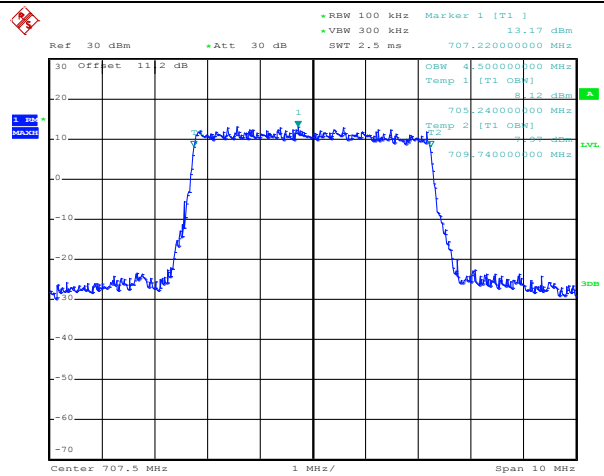

Date: 10.SEP.2012 14:27:54

Date: 10.SEP.2012 14:28:11

12RB Size, RB Offset 6, QPSK

Date: 10.SEP.2012 14:25:15

12RB Size, RB Offset 6, 16QAM

Date: 10.SEP.2012 14:25:35

25RB Size, RB Offset 0, QPSK

25RB Size, RB Offset 0, 16QAM