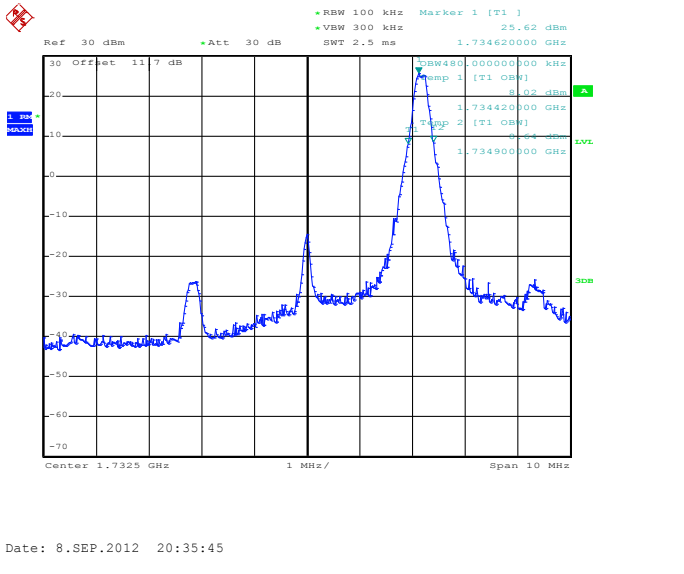

1RB Size, RB Offset 0, QPSK

1RB Size, RB Offset 0, 16QAM

1RB Size, RB Offset 24, QPSK

1RB Size, RB Offset 24, 16QAM