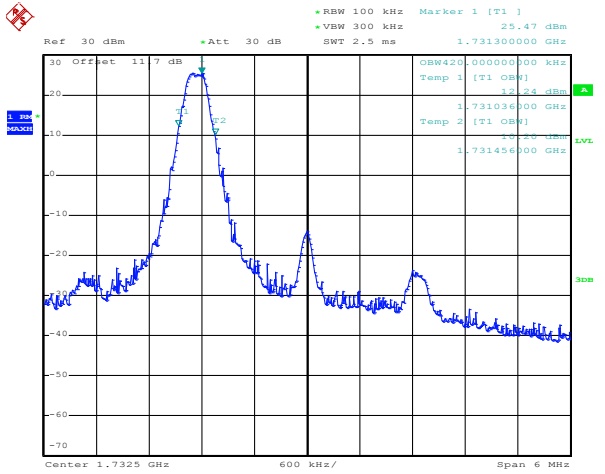

3RB Size, RB Offset 2, QPSK

3RB Size, RB Offset 2, 16QAM

6RB Size, RB Offset 0, QPSK

6RB Size, RB Offset 0, 16QAM

Band 4

Bandwidth 3M

Date: 8.SEP.2012 21:32:14

Date: 8.SEP.2012 21:32:26