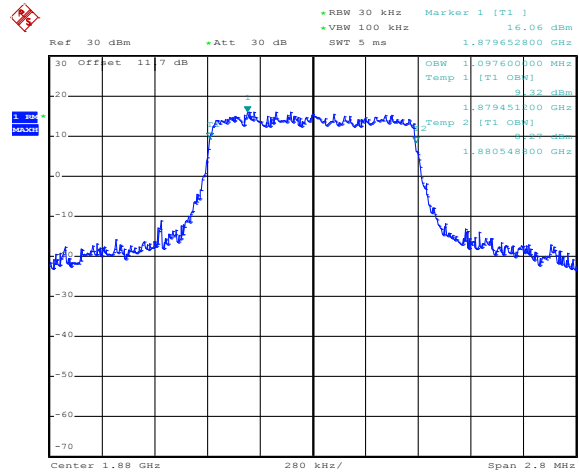

3RB Size, RB Offset 2, 16QAM

Date: 19.SEP.2012 21:46:18

6RB Size, RB Offset 0, QPSK

6RB Size, RB Offset 0, 16QAM