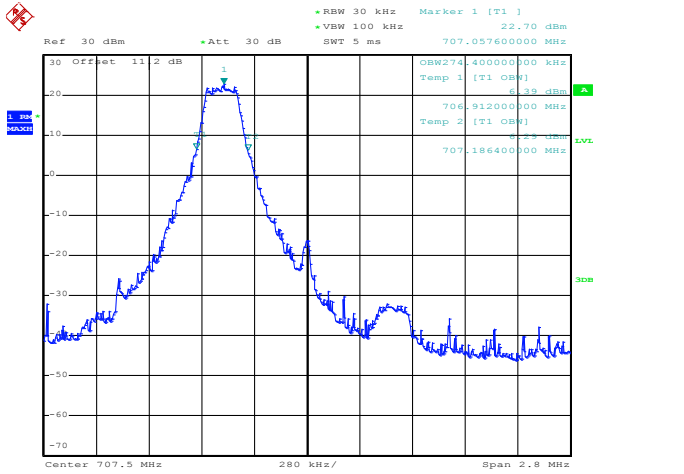

Band 4

Bandwidth 10M

1RB Size, RB Offset 0, QPSK

1RB Size, RB Offset 0, 16QAM

1RB Size, RB Offset 49, QPSK

1RB Size, RB Offset 49, 16QAM

Band 4

Bandwidth 10M

25RB Size, RB Offset 13, QPSK

25RB Size, RB Offset 13, 16QAM

50RB Size, RB Offset 0, QPSK

50RB Size, RB Offset 0, 16QAM

Band 12

Bandwidth 1.4M

Date: 10.SEP.2012 13:45:14

Date: 10.SEP.2012 13:45:28

1RB Size, RB Offset 0, QPSK

Date: 10.SEP.2012 14:13:23

1RB Size, RB Offset 0, 16QAM

Date: 10.SEP.2012 14:13:37

1RB Size, RB Offset 5, QPSK

Date: 10.SEP.2012 13:45:14

1RB Size, RB Offset 5, 16QAM

Date: 10.SEP.2012 13:45:28