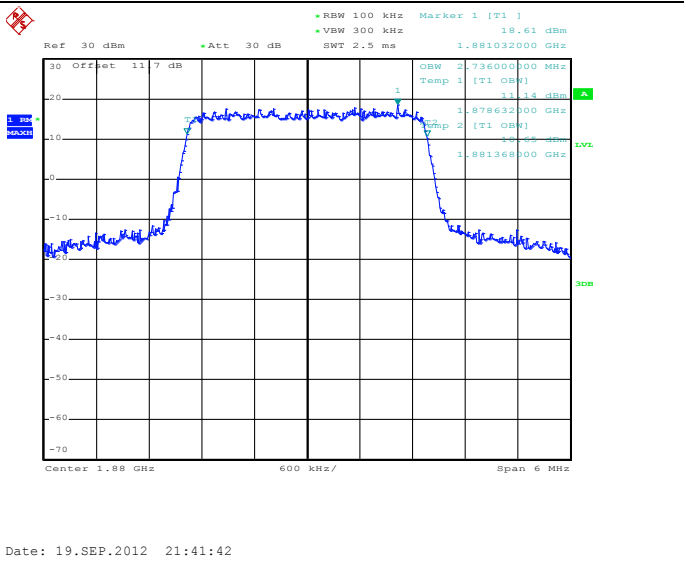

1RB Size, RB Offset 0, QPSK

1RB Size, RB Offset 0, 16QAM

1RB Size, RB Offset 14, QPSK

1RB Size, RB Offset 14, 16QAM

Band 2

Bandwidth 3M

8RB Size, RB Offset 4, QPSK

8RB Size, RB Offset 4, 16QAM

15RB Size, RB Offset 0, QPSK

15RB Size, RB Offset 0, 16QAM

Band 2

Bandwidth 5M

Date: 19.SEP.2012 21:35:01

Date: 19.SEP.2012 21:35:14

1RB Size, RB Offset 0, QPSK

Date: 19.SEP.2012 21:35:40