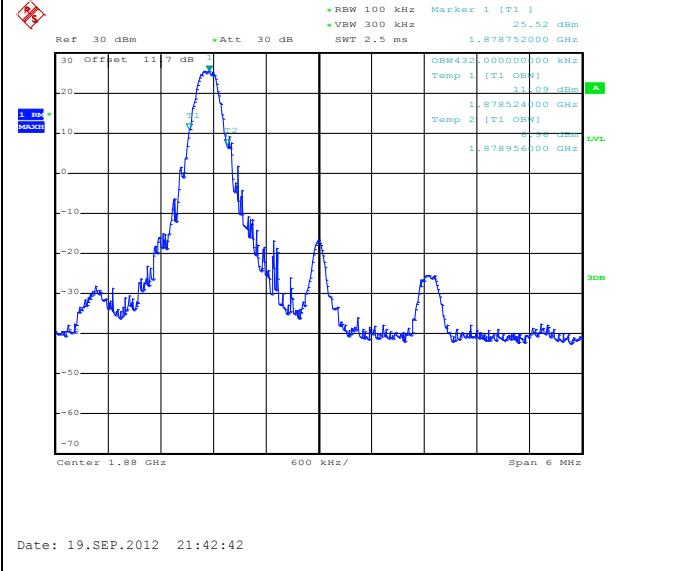

3RB Size, RB Offset 2, QPSK

Date: 19.SEP.2012 21:45:57

3RB Size, RB Offset 2, 16QAM

Date: 19.SEP.2012 21:46:18

6RB Size, RB Offset 0, QPSK

6RB Size, RB Offset 0, 16QAM

Band 2

Bandwidth 3M