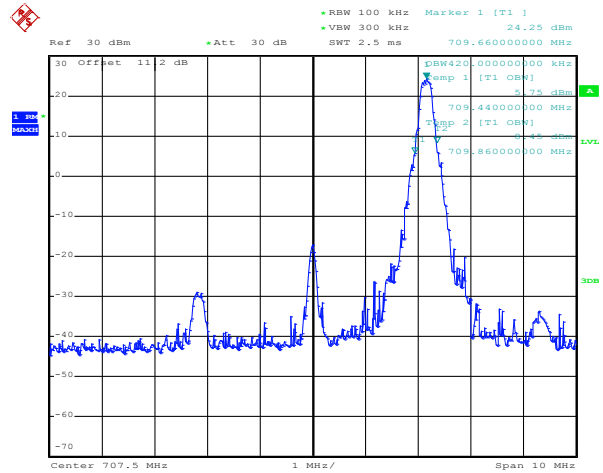

1RB Size, RB Offset 14, 16QAM

Band 12
Bandwidth 3M

8RB Size, RB Offset 4, QPSK

8RB Size, RB Offset 4, 16QAM

15RB Size, RB Offset 0, QPSK

15RB Size, RB Offset 0, 16QAM

Band 12
Bandwidth 5M

Date: 10.SEP.2012 14:25:54

Date: 10.SEP.2012 14:26:09

1RB Size, RB Offset 0, QPSK

Date: 10.SEP.2012 14:27:16

1RB Size, RB Offset 0, 16QAM

Date: 10.SEP.2012 14:26:46

1RB Size, RB Offset 24, QPSK

1RB Size, RB Offset 24, 16QAM

Band 12
Bandwidth 5M