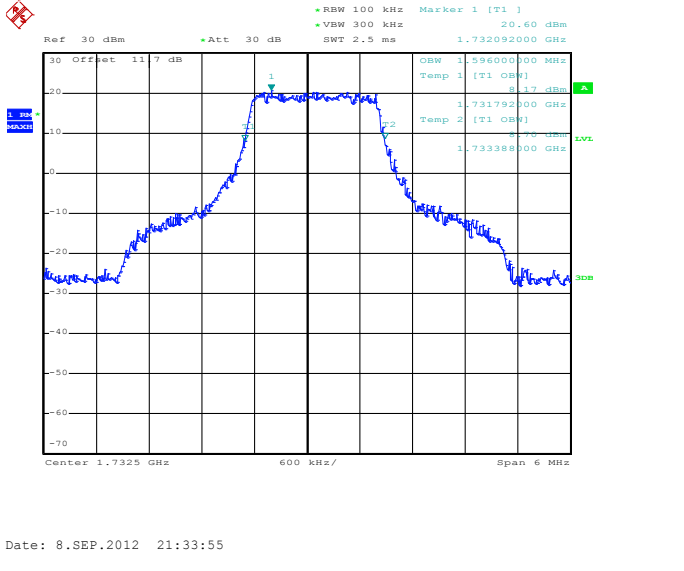

Band 4

Bandwidth 3M