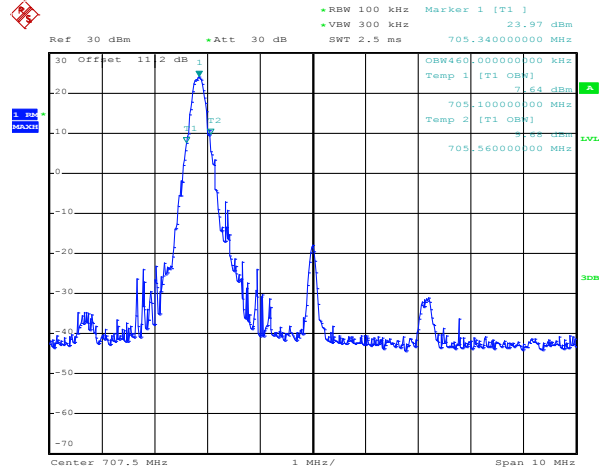

1RB Size, RB Offset 14, 16QAM

Band 12
Bandwidth 3M

8RB Size, RB Offset 4, QPSK

8RB Size, RB Offset 4, 16QAM

15RB Size, RB Offset 0, QPSK

15RB Size, RB Offset 0, 16QAM

Band 12
Bandwidth 5M

Date: 10.SEP.2012 14:25:54

Date: 10.SEP.2012 14:26:09

1RB Size, RB Offset 0, QPSK

Date: 10.SEP.2012 14:27:16

1RB Size, RB Offset 0, 16QAM

Date: 10.SEP.2012 14:26:46

1RB Size, RB Offset 24, QPSK

1RB Size, RB Offset 24, 16QAM

Band 12
Bandwidth 5M