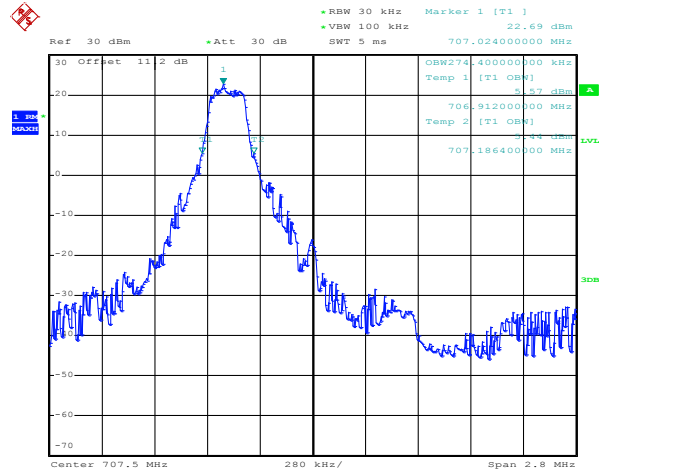

Band 4

Bandwidth 10M

1RB Size, RB Offset 0, QPSK

1RB Size, RB Offset 0, 16QAM

1RB Size, RB Offset 49, QPSK

1RB Size, RB Offset 49, 16QAM

Band 4

Bandwidth 10M

25RB Size, RB Offset 13, QPSK

25RB Size, RB Offset 13, 16QAM

50RB Size, RB Offset 0, QPSK

50RB Size, RB Offset 0, 16QAM

Band 12

Bandwidth 1.4M

Date: 10.SEP.2012 13:45:14

Date: 10.SEP.2012 13:45:28

1RB Size, RB Offset 0, QPSK

Date: 10.SEP.2012 14:13:23

1RB Size, RB Offset 0, 16QAM

Date: 10.SEP.2012 14:13:37

1RB Size, RB Offset 5, QPSK

Date: 10.SEP.2012 13:45:14

1RB Size, RB Offset 5, 16QAM

Date: 10.SEP.2012 13:45:28