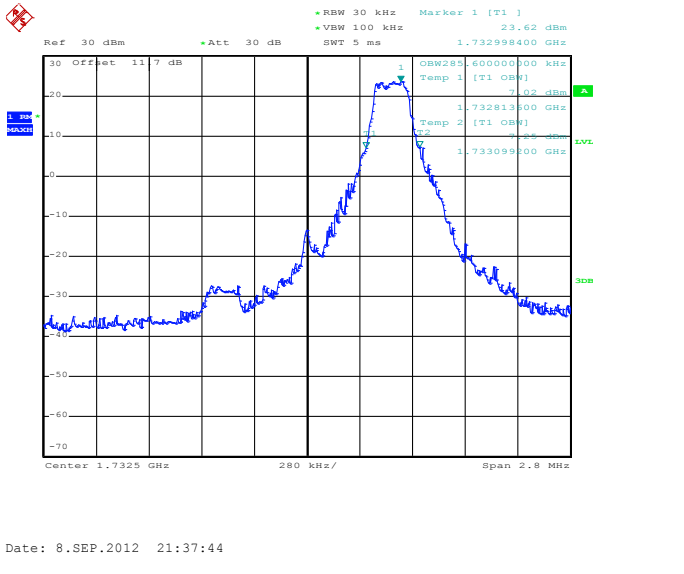

1RB Size, RB Offset 0, QPSK

1RB Size, RB Offset 0, 16QAM

1RB Size, RB Offset 5, QPSK

1RB Size, RB Offset 5, 16QAM