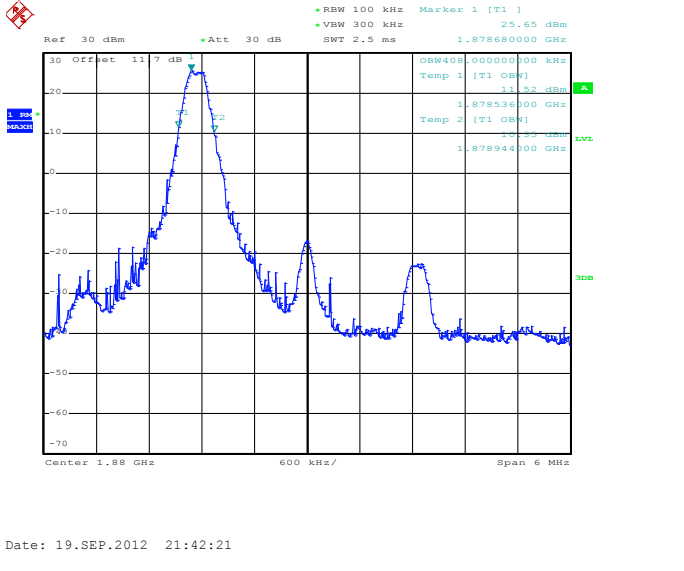

3RB Size, RB Offset 2, QPSK

Date: 19.SEP.2012 21:45:57

3RB Size, RB Offset 2, 16QAM

Date: 19.SEP.2012 21:46:18

6RB Size, RB Offset 0, QPSK

6RB Size, RB Offset 0, 16QAM

Band 2

Bandwidth 3M