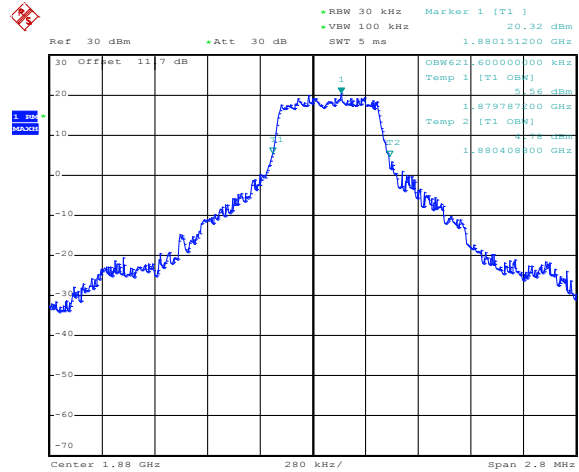

Band 2

Bandwidth 1.4M

Date: 19.SEP.2012 21:46:48

Date: 19.SEP.2012 21:47:06

1RB Size, RB Offset 0, QPSK

Date: 19.SEP.2012 21:47:23

1RB Size, RB Offset 0, 16QAM

Date: 19.SEP.2012 21:47:59

1RB Size, RB Offset 5, QPSK

Date: 19.SEP.2012 21:47:59

1RB Size, RB Offset 5, 16QAM

Date: 19.SEP.2012 21:47:59

Band 2

Bandwidth 1.4M

Date: 19.SEP.2012 21:48:33

Date: 19.SEP.2012 21:48:49

3RB Size, RB Offset 2, QPSK

Date: 19.SEP.2012 21:45:57

3RB Size, RB Offset 2, 16QAM

Date: 19.SEP.2012 21:46:18

6RB Size, RB Offset 0, QPSK

6RB Size, RB Offset 0, 16QAM

Band 2

Bandwidth 3M