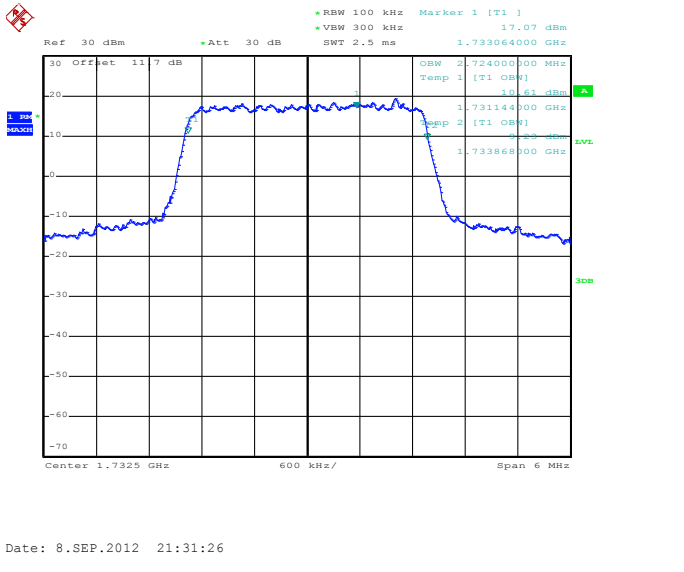

8RB Size, RB Offset 4, QPSK