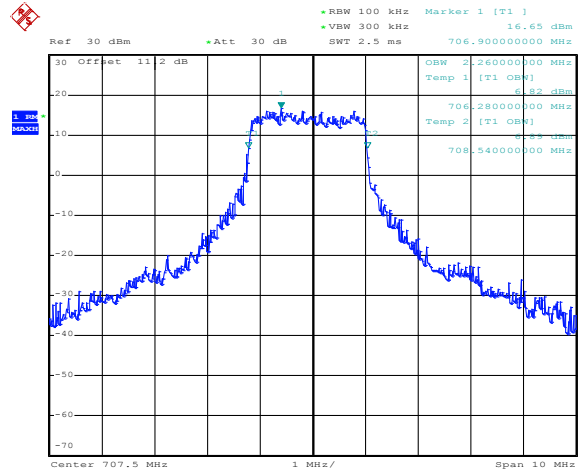

Date: 10.SEP.2012 14:26:09

1RB Size, RB Offset 0, QPSK

Date: 10.SEP.2012 14:27:16

1RB Size, RB Offset 0, 16QAM

Date: 10.SEP.2012 14:26:46

1RB Size, RB Offset 24, QPSK

1RB Size, RB Offset 24, 16QAM

Band 12
Bandwidth 5M

Date: 10.SEP.2012 14:27:54

Date: 10.SEP.2012 14:28:11

12RB Size, RB Offset 6, QPSK

Date: 10.SEP.2012 14:25:15

12RB Size, RB Offset 6, 16QAM

Date: 10.SEP.2012 14:25:35

25RB Size, RB Offset 0, QPSK

25RB Size, RB Offset 0, 16QAM