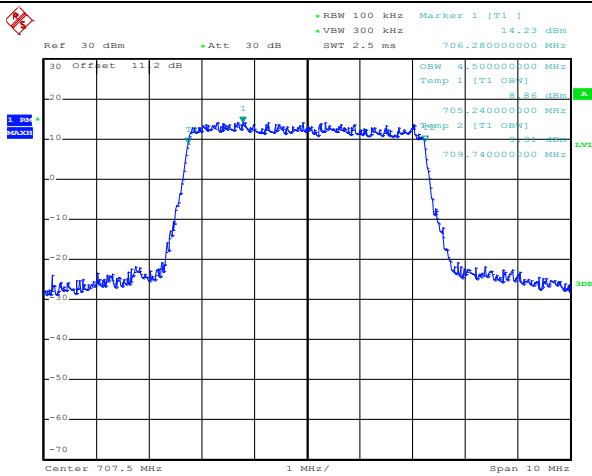

12RB Size, RB Offset 6, QPSK