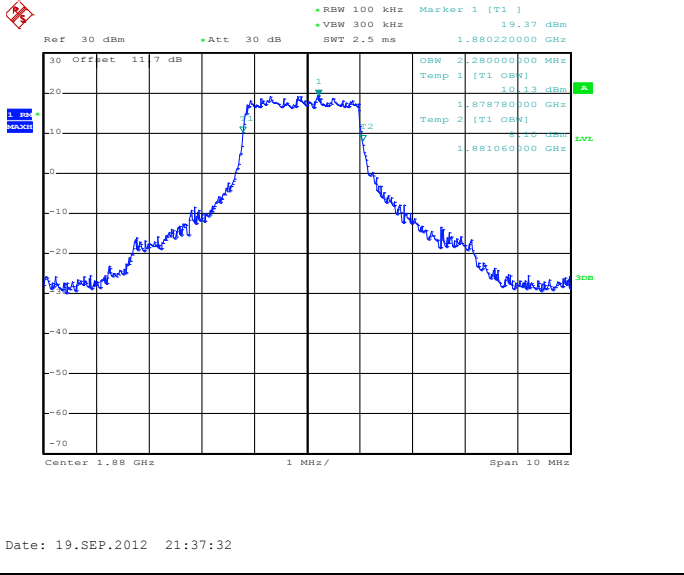

1RB Size, RB Offset 0, 16QAM

Date: 19.SEP.2012 21:36:22

1RB Size, RB Offset 24, QPSK

Date: 19.SEP.2012 21:35:01

1RB Size, RB Offset 24, 16QAM

Date: 19.SEP.2012 21:35:14

Band 2

Bandwidth 5M