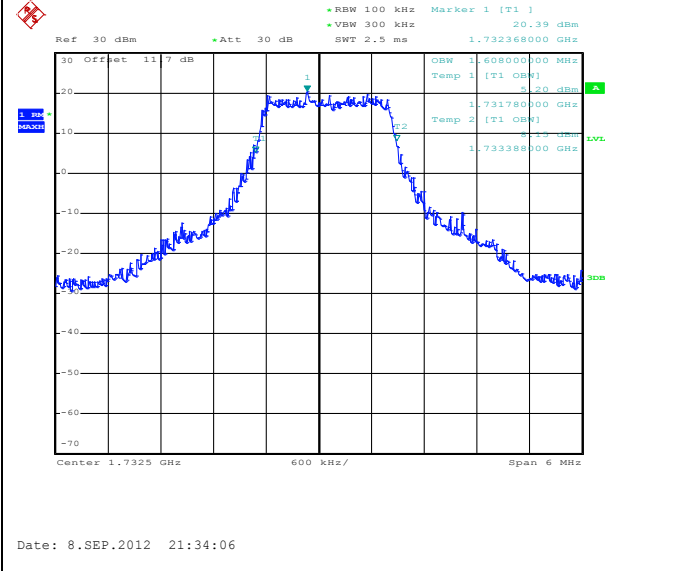

Band 4

Bandwidth 3M