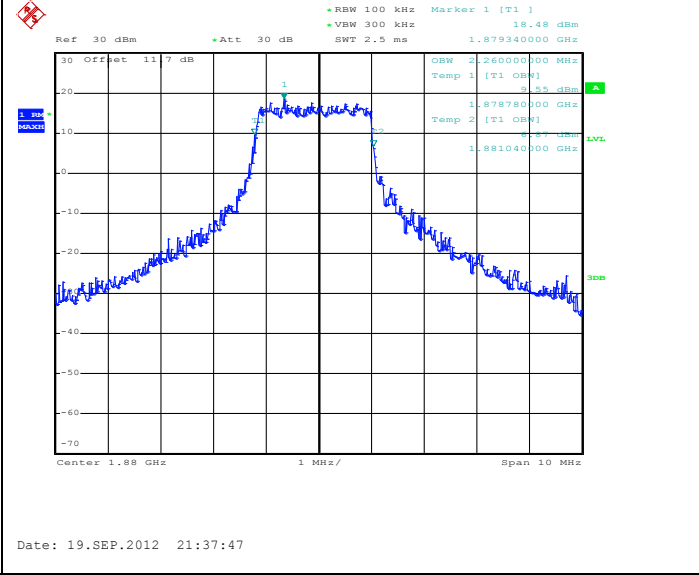

1RB Size, RB Offset 0, 16QAM

Date: 19.SEP.2012 21:36:22

1RB Size, RB Offset 24, QPSK

Date: 19.SEP.2012 21:35:01

1RB Size, RB Offset 24, 16QAM

Date: 19.SEP.2012 21:35:14

Band 2

Bandwidth 5M