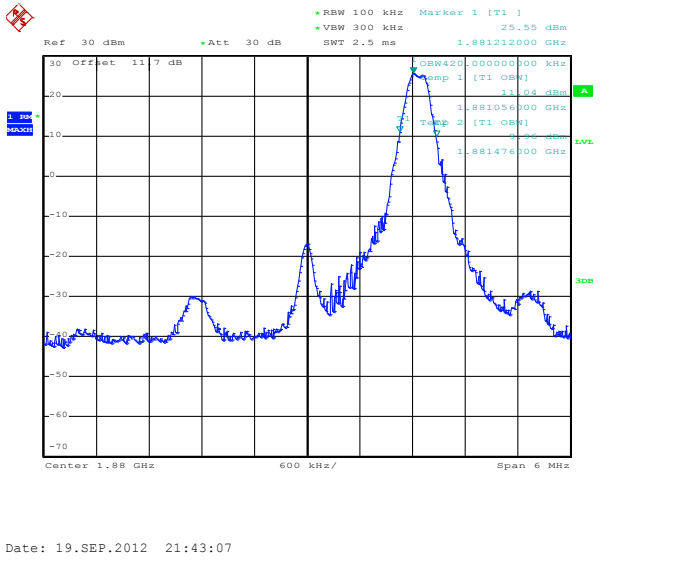

1RB Size, RB Offset 0, QPSK