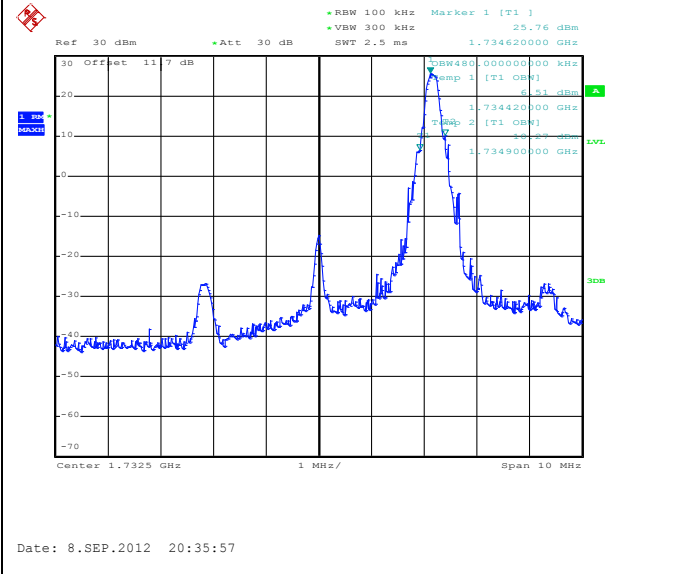

1RB Size, RB Offset 0, QPSK

1RB Size, RB Offset 0, 16QAM

1RB Size, RB Offset 24, QPSK

1RB Size, RB Offset 24, 16QAM