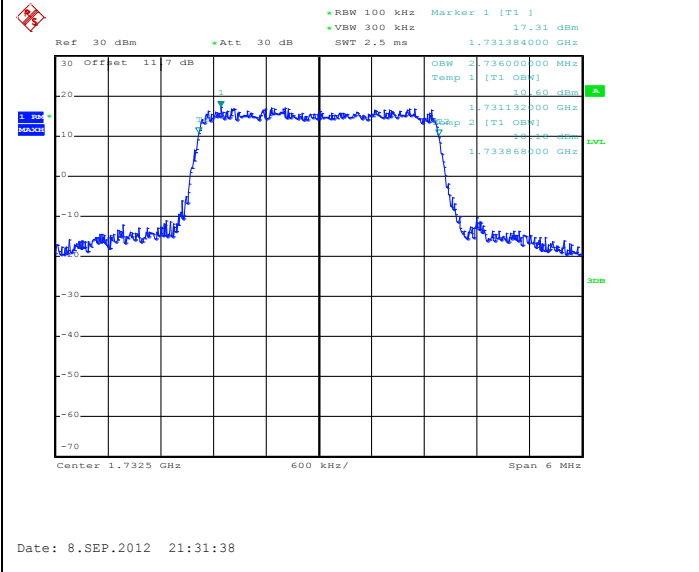

Band 4

Bandwidth 3M

8RB Size, RB Offset 4, QPSK

8RB Size, RB Offset 4, 16QAM

15RB Size, RB Offset 0, QPSK

15RB Size, RB Offset 0, 16QAM

Band 4

Bandwidth 5M