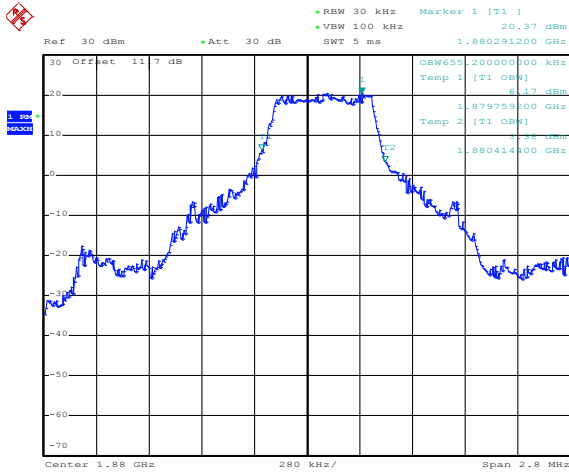

Band 2

Bandwidth 1.4M

Date: 19.SEP.2012 21:46:48

Date: 19.SEP.2012 21:47:06

1RB Size, RB Offset 0, QPSK

Date: 19.SEP.2012 21:47:23

1RB Size, RB Offset 0, 16QAM

Date: 19.SEP.2012 21:47:59

1RB Size, RB Offset 5, QPSK

Date: 19.SEP.2012 21:47:59

1RB Size, RB Offset 5, 16QAM

Date: 19.SEP.2012 21:47:59

Band 2

Bandwidth 1.4M

Date: 19.SEP.2012 21:48:33

Date: 19.SEP.2012 21:48:49

3RB Size, RB Offset 2, QPSK

Date: 19.SEP.2012 21:45:57

3RB Size, RB Offset 2, 16QAM

Date: 19.SEP.2012 21:46:18

6RB Size, RB Offset 0, QPSK

6RB Size, RB Offset 0, 16QAM

Band 2

Bandwidth 3M