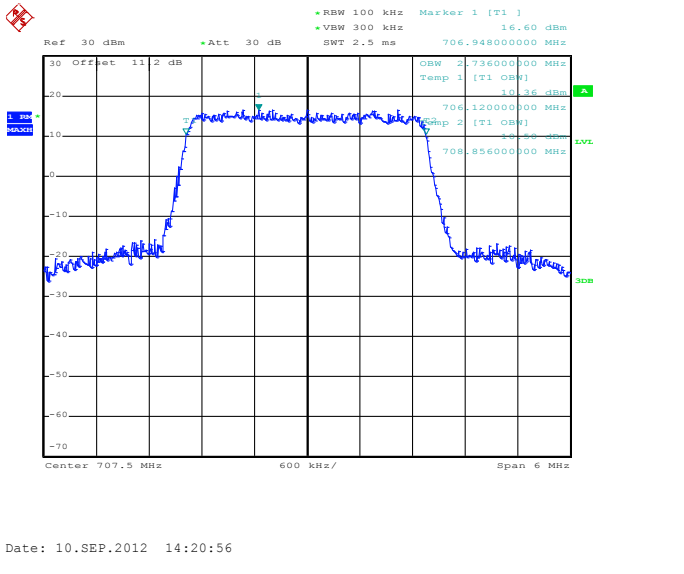

1RB Size, RB Offset 14, 16QAM

Band 12
Bandwidth 3M

8RB Size, RB Offset 4, QPSK

8RB Size, RB Offset 4, 16QAM

15RB Size, RB Offset 0, QPSK

15RB Size, RB Offset 0, 16QAM

Band 12
Bandwidth 5M

Date: 10.SEP.2012 14:25:54

Date: 10.SEP.2012 14:26:09

1RB Size, RB Offset 0, QPSK

Date: 10.SEP.2012 14:27:16

1RB Size, RB Offset 0, 16QAM

Date: 10.SEP.2012 14:26:46

1RB Size, RB Offset 24, QPSK

1RB Size, RB Offset 24, 16QAM

Band 12
Bandwidth 5M