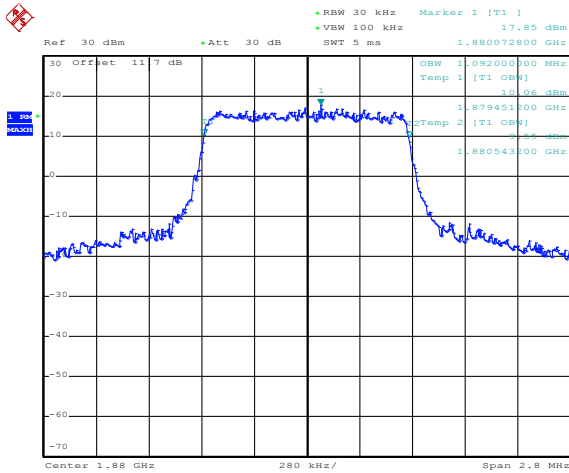

1RB Size, RB Offset 5, QPSK

Date: 19.SEP.2012 21:47:59

1RB Size, RB Offset 5, 16QAM

Date: 19.SEP.2012 21:47:59

Band 2

Bandwidth 1.4M

Date: 19.SEP.2012 21:48:33

Date: 19.SEP.2012 21:48:49

3RB Size, RB Offset 2, QPSK

Date: 19.SEP.2012 21:45:57

3RB Size, RB Offset 2, 16QAM

Date: 19.SEP.2012 21:46:18

6RB Size, RB Offset 0, QPSK

6RB Size, RB Offset 0, 16QAM

Band 2

Bandwidth 3M