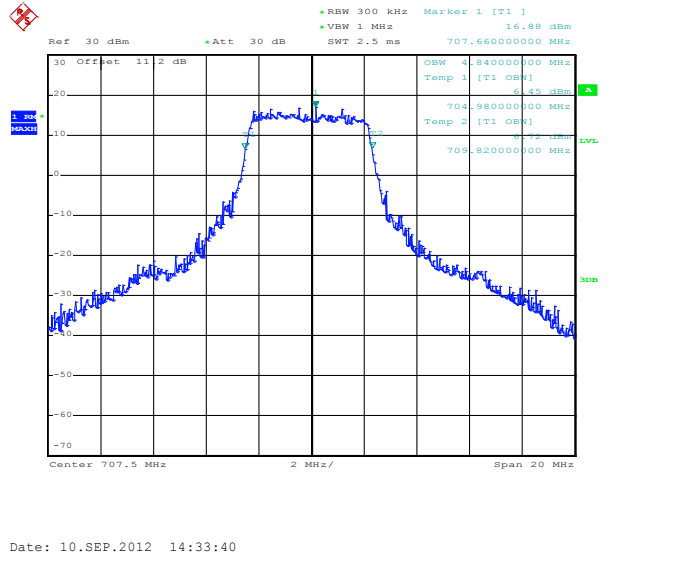

Date: 10.SEP.2012 14:27:54

Date: 10.SEP.2012 14:28:11

12RB Size, RB Offset 6, QPSK

Date: 10.SEP.2012 14:25:15

12RB Size, RB Offset 6, 16QAM

Date: 10.SEP.2012 14:25:35

25RB Size, RB Offset 0, QPSK

25RB Size, RB Offset 0, 16QAM

Band 12

Bandwidth 10M

1RB Size, RB Offset 0, QPSK

1RB Size, RB Offset 0, 16QAM

1RB Size, RB Offset 49, QPSK

1RB Size, RB Offset 49, 16QAM

Band 12

Bandwidth 10M

25RB Size, RB Offset 13, QPSK

25RB Size, RB Offset 13, 16QAM

50RB Size, RB Offset 0, QPSK

50RB Size, RB Offset 0, 16QAM