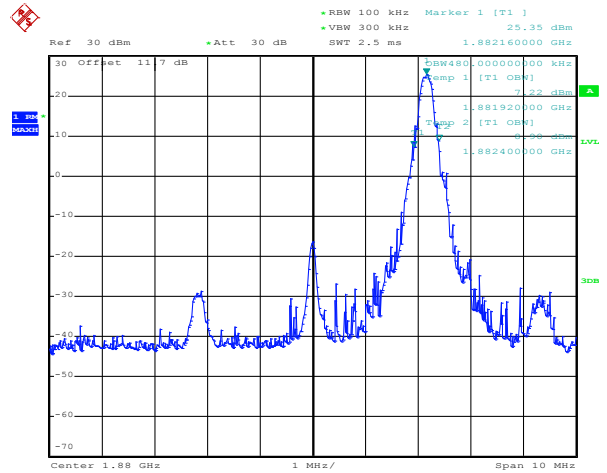

1RB Size, RB Offset 0, 16QAM

Date: 19.SEP.2012 21:36:22