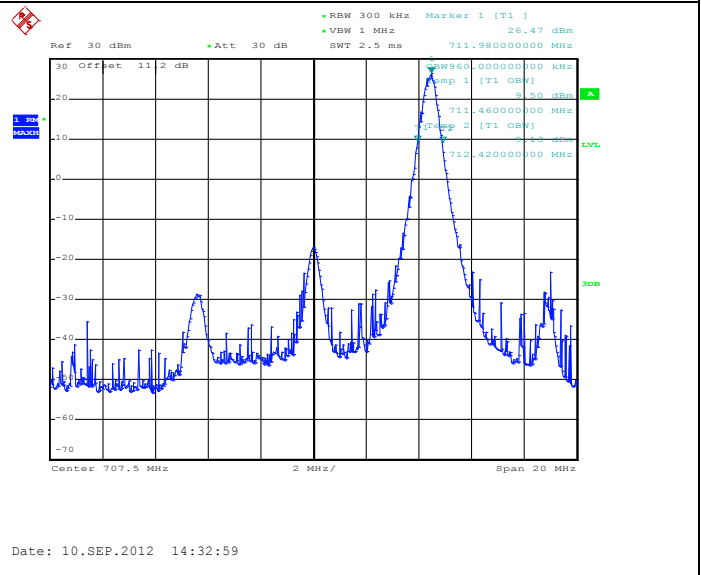

Date: 10.SEP.2012 14:27:54

Date: 10.SEP.2012 14:28:11

12RB Size, RB Offset 6, QPSK

Date: 10.SEP.2012 14:25:15

12RB Size, RB Offset 6, 16QAM

Date: 10.SEP.2012 14:25:35

25RB Size, RB Offset 0, QPSK

25RB Size, RB Offset 0, 16QAM

Band 12

Bandwidth 10M

1RB Size, RB Offset 0, QPSK

1RB Size, RB Offset 0, 16QAM

1RB Size, RB Offset 49, QPSK

1RB Size, RB Offset 49, 16QAM

Band 12

Bandwidth 10M

25RB Size, RB Offset 13, QPSK

25RB Size, RB Offset 13, 16QAM

50RB Size, RB Offset 0, QPSK

50RB Size, RB Offset 0, 16QAM