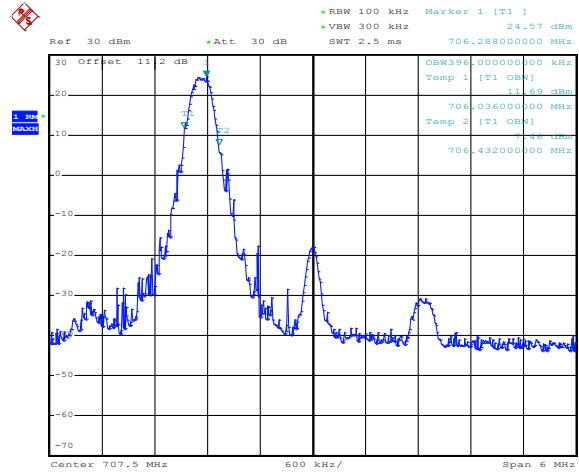

1RB Size, RB Offset 0, QPSK

Date: 10.SEP.2012 14:13:23

1RB Size, RB Offset 0, 16QAM

Date: 10.SEP.2012 14:13:37

1RB Size, RB Offset 5, QPSK

Date: 10.SEP.2012 13:45:14

1RB Size, RB Offset 5, 16QAM

Date: 10.SEP.2012 13:45:28

Band 12
Bandwidth 3M

Date: 10.SEP.2012 14:22:15

Date: 10.SEP.2012 14:22:26

1RB Size, RB Offset 0, QPSK

Date: 10.SEP.2012 14:22:45

1RB Size, RB Offset 0, 16QAM

Date: 10.SEP.2012 14:22:59

1RB Size, RB Offset 14, QPSK