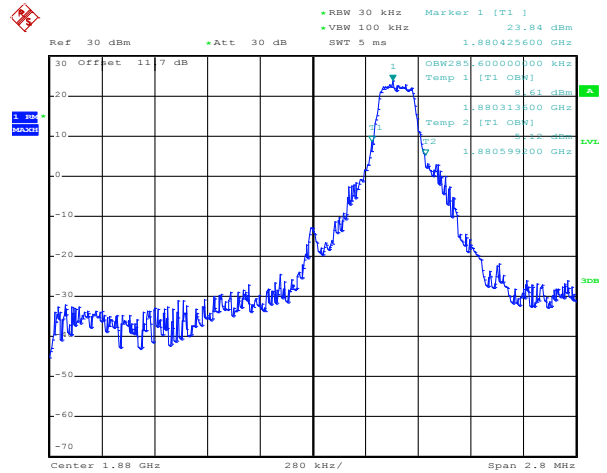

Band 2

Bandwidth 1.4M

Date: 19.SEP.2012 21:46:48

Date: 19.SEP.2012 21:47:06

1RB Size, RB Offset 0, QPSK

Date: 19.SEP.2012 21:47:23

1RB Size, RB Offset 0, 16QAM

Date: 19.SEP.2012 21:47:59