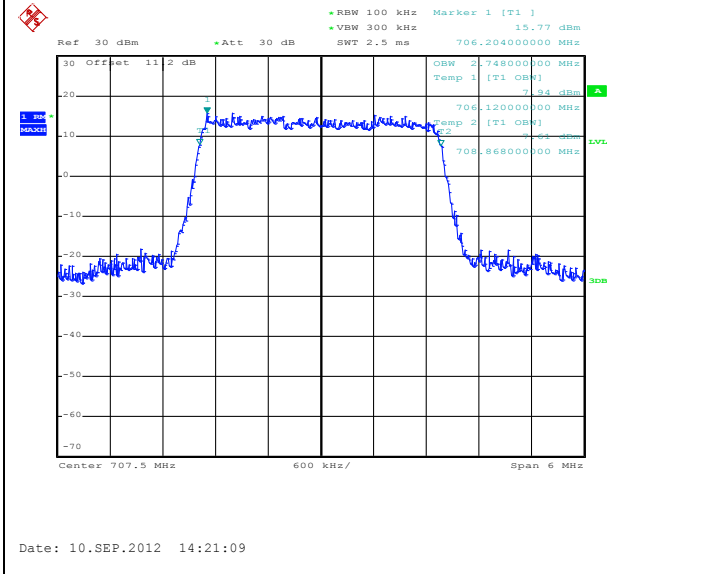

1RB Size, RB Offset 14, 16QAM

Band 12
Bandwidth 3M

8RB Size, RB Offset 4, QPSK

8RB Size, RB Offset 4, 16QAM

15RB Size, RB Offset 0, QPSK

15RB Size, RB Offset 0, 16QAM

Band 12
Bandwidth 5M

Date: 10.SEP.2012 14:25:54

Date: 10.SEP.2012 14:26:09

1RB Size, RB Offset 0, QPSK

Date: 10.SEP.2012 14:27:16

1RB Size, RB Offset 0, 16QAM

Date: 10.SEP.2012 14:26:46

1RB Size, RB Offset 24, QPSK

1RB Size, RB Offset 24, 16QAM

Band 12
Bandwidth 5M