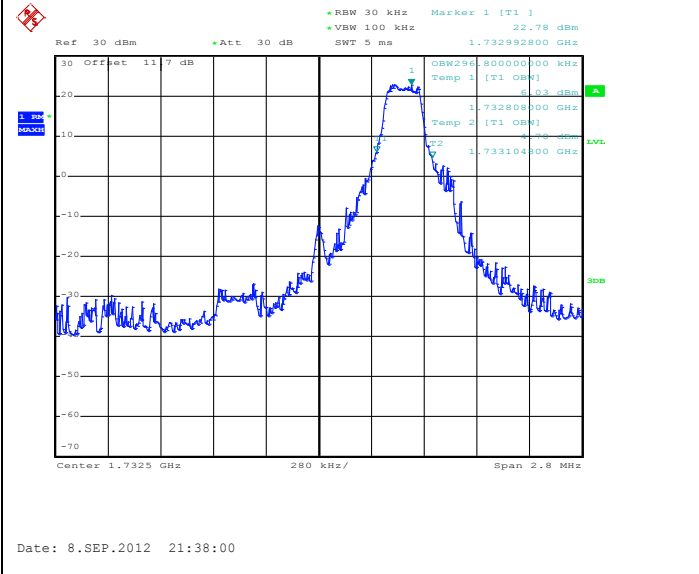

1RB Size, RB Offset 0, QPSK

1RB Size, RB Offset 0, 16QAM

1RB Size, RB Offset 5, QPSK

1RB Size, RB Offset 5, 16QAM