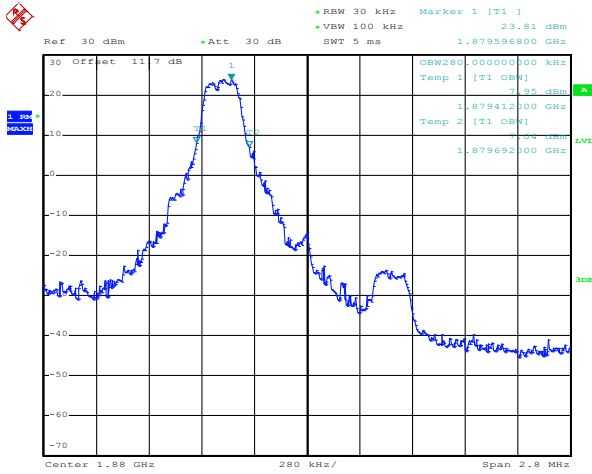

Band 2

Bandwidth 1.4M

Date: 19.SEP.2012 21:46:48