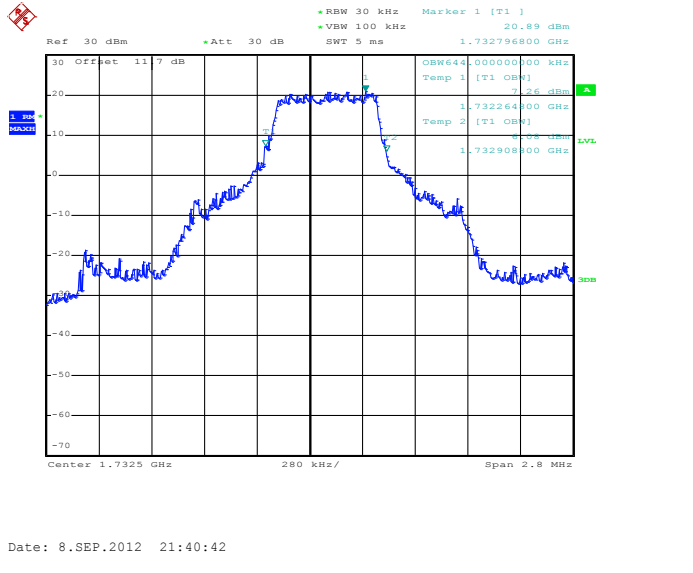

Band 4

Bandwidth 1.4M

1RB Size, RB Offset 0, QPSK

1RB Size, RB Offset 0, 16QAM

1RB Size, RB Offset 5, QPSK

1RB Size, RB Offset 5, 16QAM

Band 4

Bandwidth 1.4M