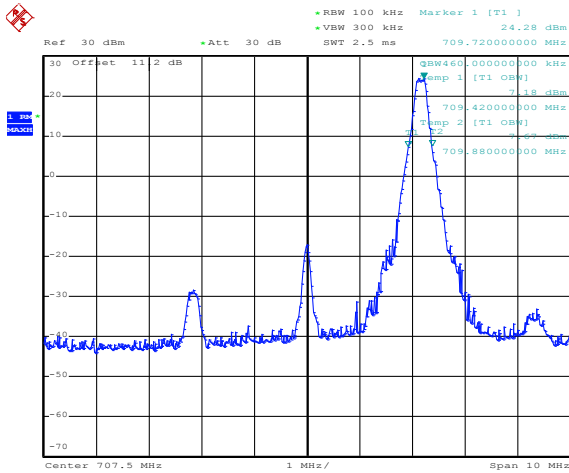

1RB Size, RB Offset 14, 16QAM

Band 12
Bandwidth 3M

8RB Size, RB Offset 4, QPSK

8RB Size, RB Offset 4, 16QAM

15RB Size, RB Offset 0, QPSK

15RB Size, RB Offset 0, 16QAM

Band 12
Bandwidth 5M

Date: 10.SEP.2012 14:25:54

Date: 10.SEP.2012 14:26:09

1RB Size, RB Offset 0, QPSK

Date: 10.SEP.2012 14:27:16

1RB Size, RB Offset 0, 16QAM

Date: 10.SEP.2012 14:26:46

1RB Size, RB Offset 24, QPSK

1RB Size, RB Offset 24, 16QAM

Band 12
Bandwidth 5M