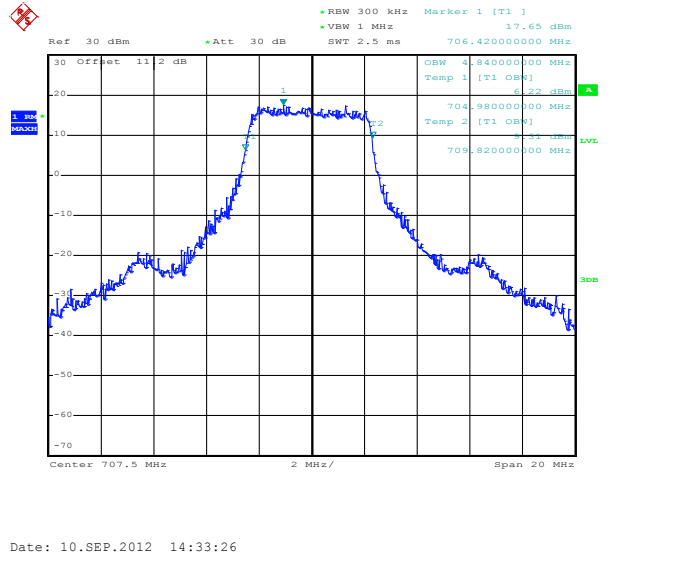

Date: 10.SEP.2012 14:27:54

Date: 10.SEP.2012 14:28:11

12RB Size, RB Offset 6, QPSK

Date: 10.SEP.2012 14:25:15

12RB Size, RB Offset 6, 16QAM

Date: 10.SEP.2012 14:25:35

25RB Size, RB Offset 0, QPSK

25RB Size, RB Offset 0, 16QAM

Band 12

Bandwidth 10M

1RB Size, RB Offset 0, QPSK

1RB Size, RB Offset 0, 16QAM

1RB Size, RB Offset 49, QPSK

1RB Size, RB Offset 49, 16QAM

Band 12

Bandwidth 10M

25RB Size, RB Offset 13, QPSK

25RB Size, RB Offset 13, 16QAM

50RB Size, RB Offset 0, QPSK

50RB Size, RB Offset 0, 16QAM