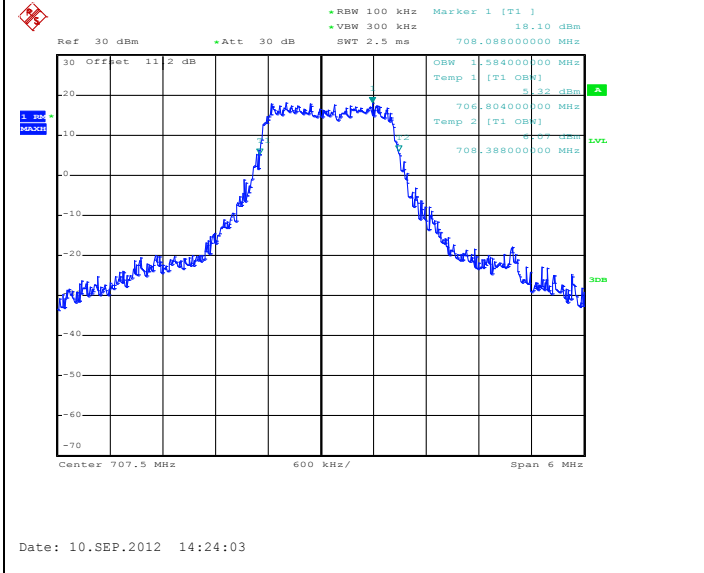

Band 12
Bandwidth 3M