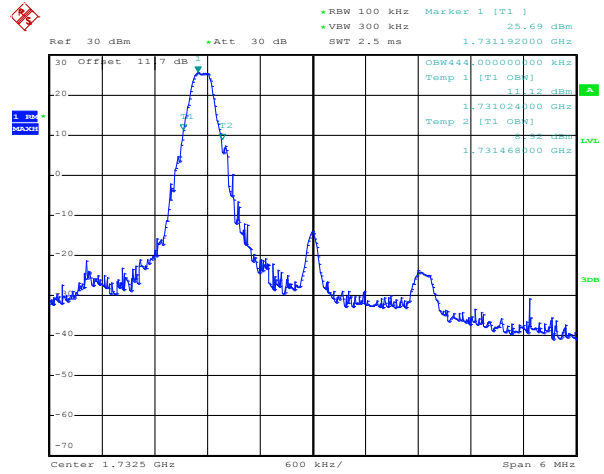

3RB Size, RB Offset 2, QPSK

3RB Size, RB Offset 2, 16QAM

6RB Size, RB Offset 0, QPSK

6RB Size, RB Offset 0, 16QAM

Band 4

Bandwidth 3M

Date: 8.SEP.2012 21:32:14

Date: 8.SEP.2012 21:32:26