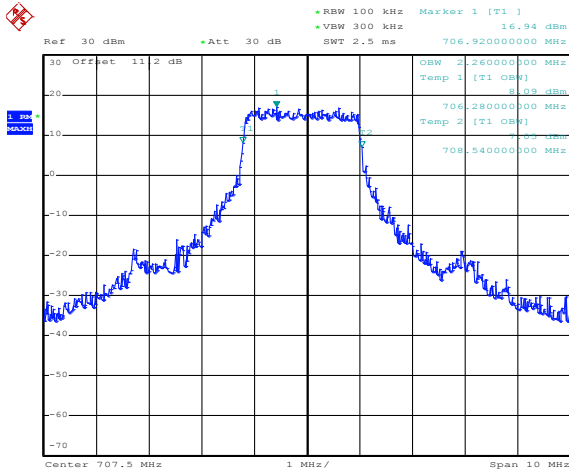

Date: 10.SEP.2012 14:26:09

1RB Size, RB Offset 0, QPSK

Date: 10.SEP.2012 14:27:16

1RB Size, RB Offset 0, 16QAM

Date: 10.SEP.2012 14:26:46

1RB Size, RB Offset 24, QPSK

1RB Size, RB Offset 24, 16QAM

Band 12
Bandwidth 5M

Date: 10.SEP.2012 14:27:54

Date: 10.SEP.2012 14:28:11

12RB Size, RB Offset 6, QPSK

Date: 10.SEP.2012 14:25:15

12RB Size, RB Offset 6, 16QAM

Date: 10.SEP.2012 14:25:35

25RB Size, RB Offset 0, QPSK

25RB Size, RB Offset 0, 16QAM