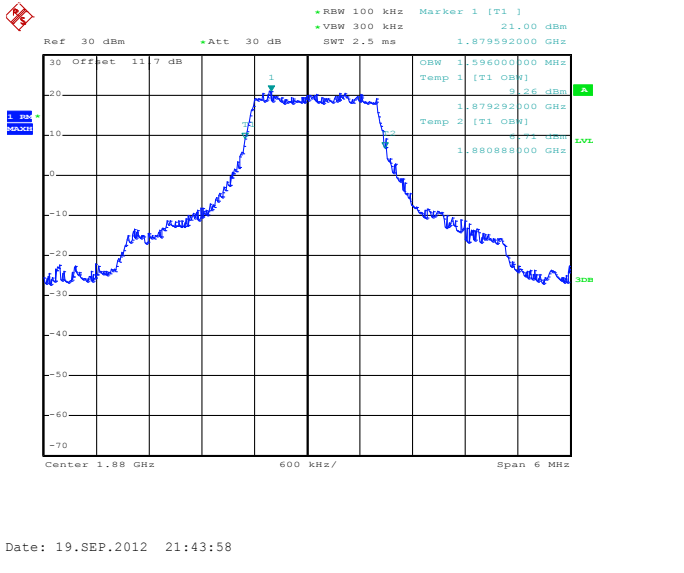

1RB Size, RB Offset 0, QPSK

1RB Size, RB Offset 0, 16QAM

1RB Size, RB Offset 14, QPSK

1RB Size, RB Offset 14, 16QAM

Band 2

Bandwidth 3M

8RB Size, RB Offset 4, QPSK

8RB Size, RB Offset 4, 16QAM