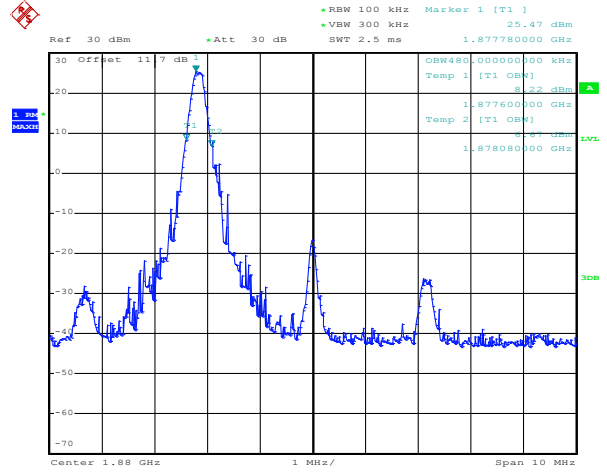

15RB Size, RB Offset 0, QPSK

15RB Size, RB Offset 0, 16QAM

Band 2

Bandwidth 5M

Date: 19.SEP.2012 21:35:01

Date: 19.SEP.2012 21:35:14

1RB Size, RB Offset 0, QPSK

Date: 19.SEP.2012 21:35:40