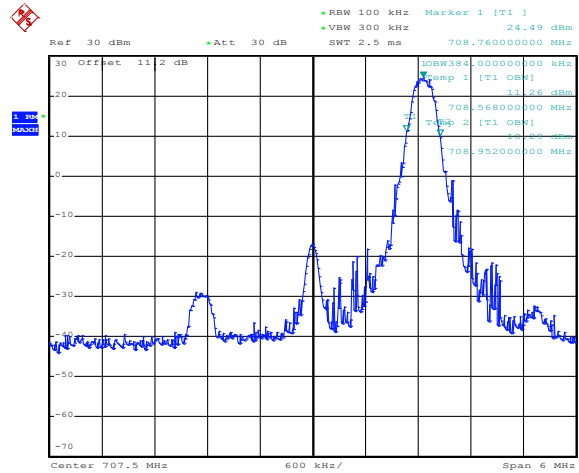

Band 12
Bandwidth 3M

Date: 10.SEP.2012 14:22:15

Date: 10.SEP.2012 14:22:26

1RB Size, RB Offset 0, QPSK

Date: 10.SEP.2012 14:22:45

1RB Size, RB Offset 0, 16QAM

Date: 10.SEP.2012 14:22:59

1RB Size, RB Offset 14, QPSK