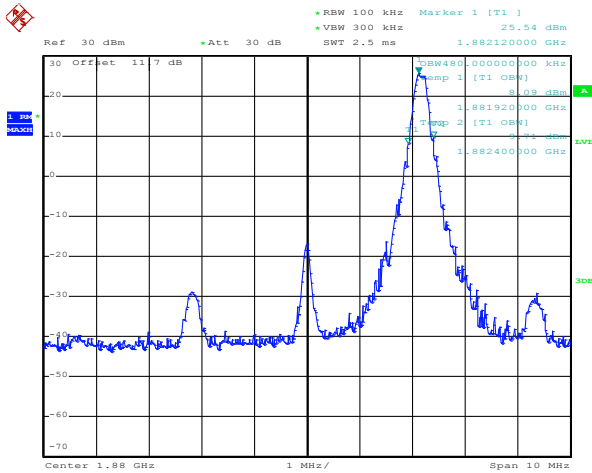

15RB Size, RB Offset 0, QPSK

15RB Size, RB Offset 0, 16QAM

Band 2

Bandwidth 5M

Date: 19.SEP.2012 21:35:01

Date: 19.SEP.2012 21:35:14

1RB Size, RB Offset 0, QPSK

Date: 19.SEP.2012 21:35:40