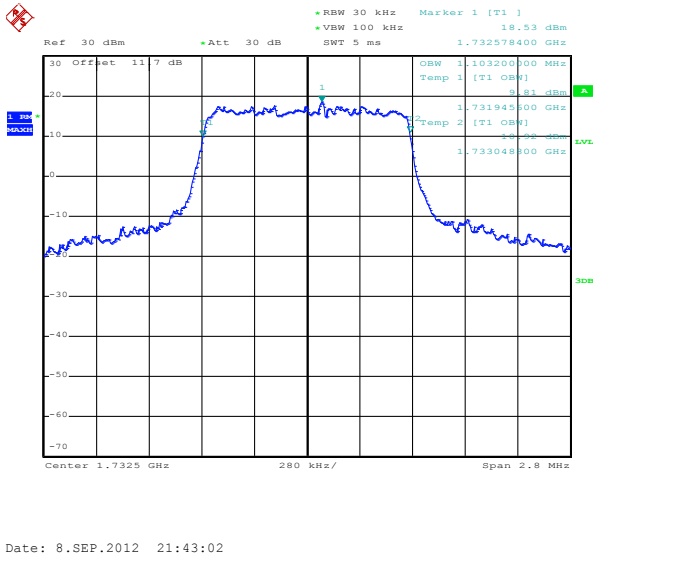

3RB Size, RB Offset 2, QPSK