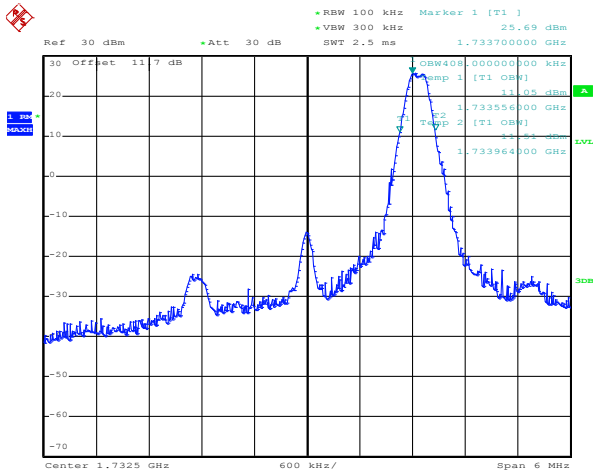

1RB Size, RB Offset 0, QPSK

Date: 8.SEP.2012 21:32:59