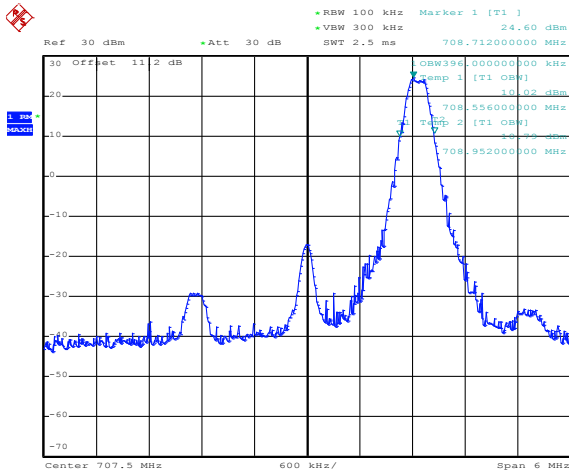

Band 12
Bandwidth 3M

Date: 10.SEP.2012 14:22:15

Date: 10.SEP.2012 14:22:26

1RB Size, RB Offset 0, QPSK

Date: 10.SEP.2012 14:22:45

1RB Size, RB Offset 0, 16QAM

Date: 10.SEP.2012 14:22:59

1RB Size, RB Offset 14, QPSK