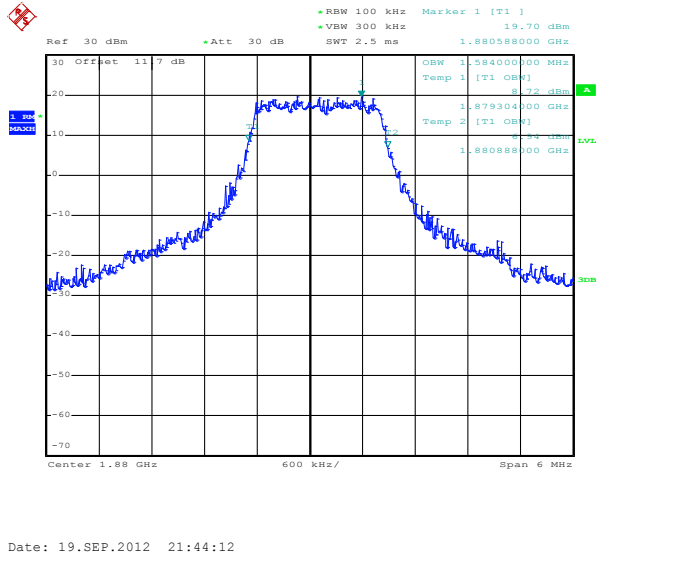

1RB Size, RB Offset 0, QPSK

1RB Size, RB Offset 0, 16QAM

1RB Size, RB Offset 14, QPSK

1RB Size, RB Offset 14, 16QAM

Band 2

Bandwidth 3M

8RB Size, RB Offset 4, QPSK

8RB Size, RB Offset 4, 16QAM