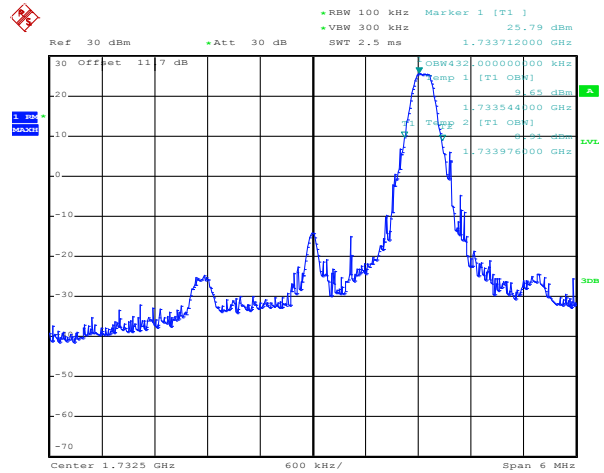

1RB Size, RB Offset 0, 16QAM

Date: 8.SEP.2012 21:33:20