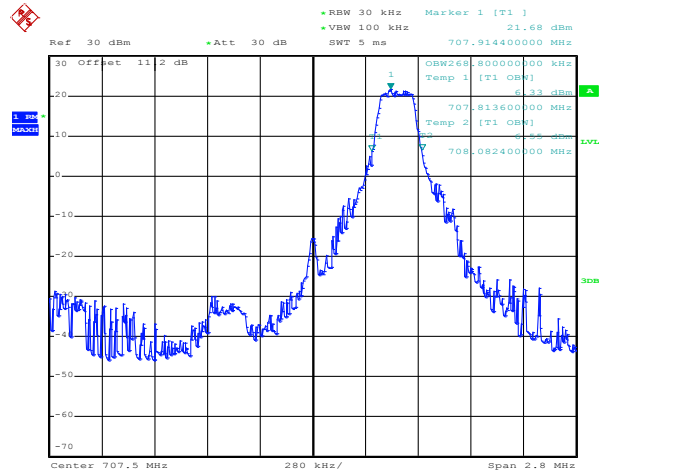

1RB Size, RB Offset 0, 16QAM

Date: 10.SEP.2012 14:13:37