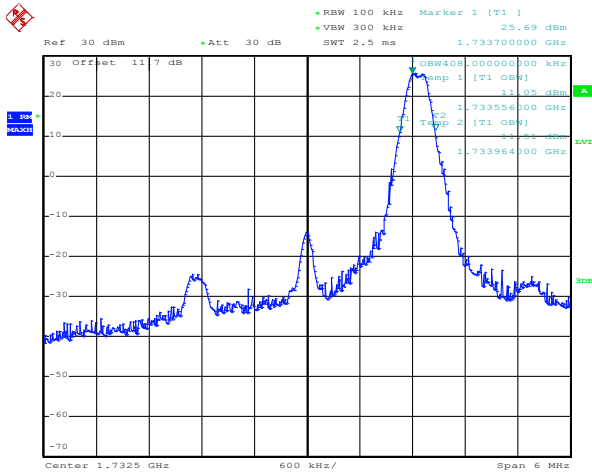

1RB Size, RB Offset 0, QPSK

Date: 8.SEP.2012 21:32:59