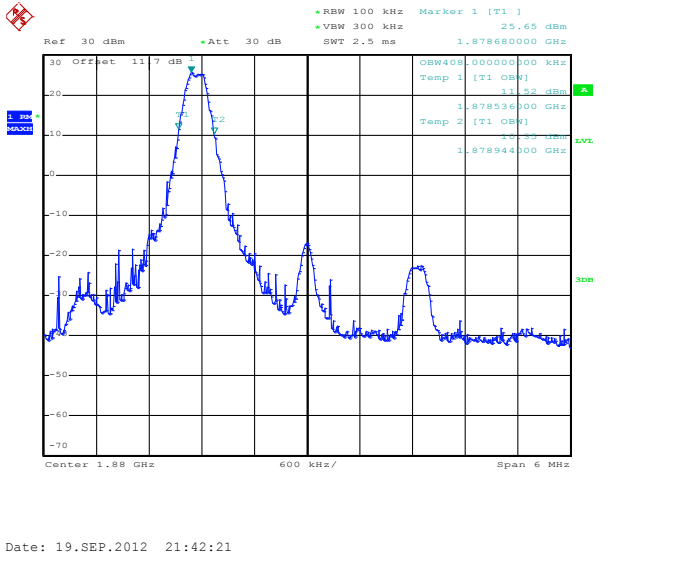

3RB Size, RB Offset 2, QPSK

3RB Size, RB Offset 2, 16QAM

6RB Size, RB Offset 0, QPSK

6RB Size, RB Offset 0, 16QAM

Band 2

Bandwidth 3M

1RB Size, RB Offset 0, QPSK

1RB Size, RB Offset 0, 16QAM