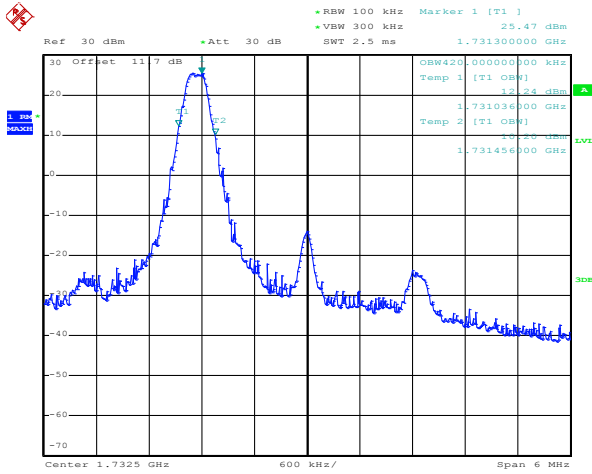

3RB Size, RB Offset 2, QPSK

3RB Size, RB Offset 2, 16QAM

6RB Size, RB Offset 0, QPSK

6RB Size, RB Offset 0, 16QAM

Band 4

Bandwidth 3M

Date: 8.SEP.2012 21:32:14

Date: 8.SEP.2012 21:32:26