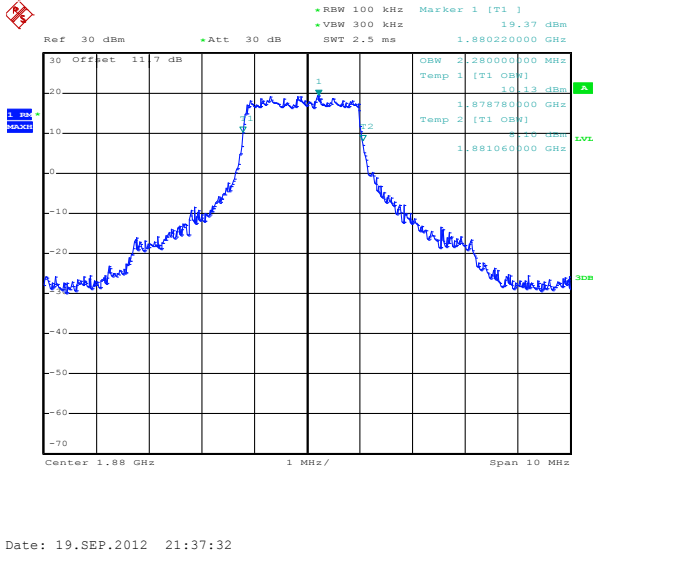

Band 2

Bandwidth 5M

1RB Size, RB Offset 0, QPSK

1RB Size, RB Offset 0, 16QAM

1RB Size, RB Offset 24, QPSK

1RB Size, RB Offset 24, 16QAM

Band 2

Bandwidth 5M