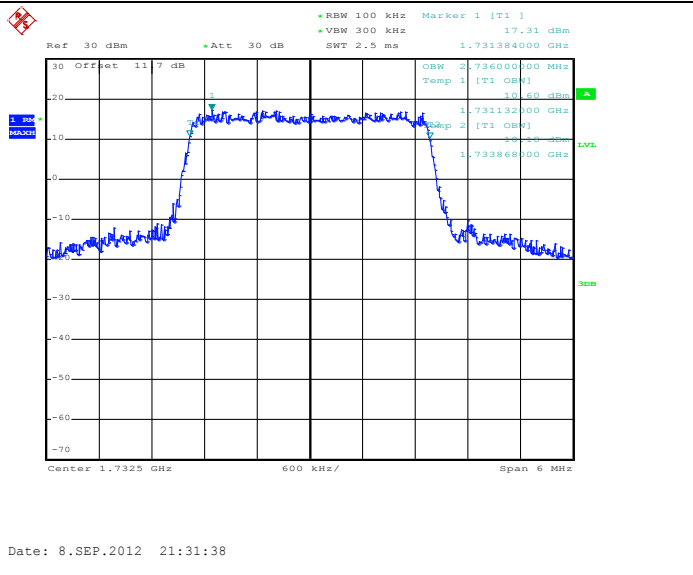

Band 4

Bandwidth 3M

8RB Size, RB Offset 4, QPSK

8RB Size, RB Offset 4, 16QAM

15RB Size, RB Offset 0, QPSK

15RB Size, RB Offset 0, 16QAM

Band 4

Bandwidth 5M