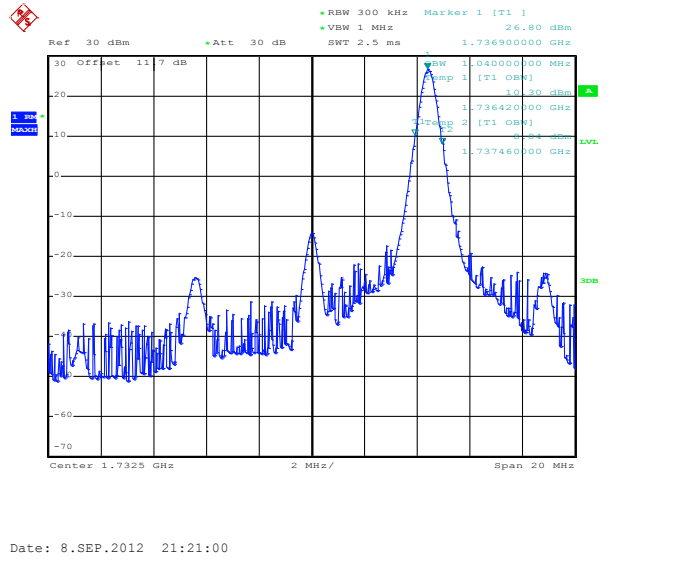

1RB Size, RB Offset 0, QPSK