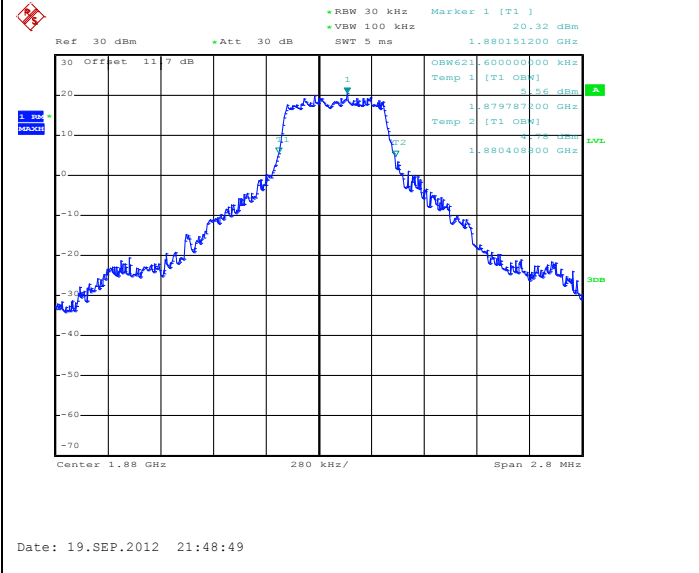

Band 2

Bandwidth 1.4M

1RB Size, RB Offset 0, QPSK

1RB Size, RB Offset 0, 16QAM

1RB Size, RB Offset 5, QPSK

1RB Size, RB Offset 5, 16QAM

Band 2

Bandwidth 1.4M