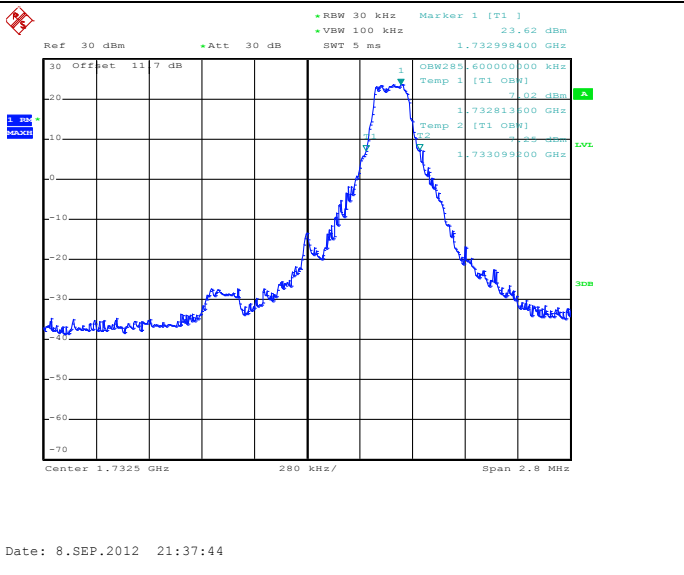

1RB Size, RB Offset 0, QPSK