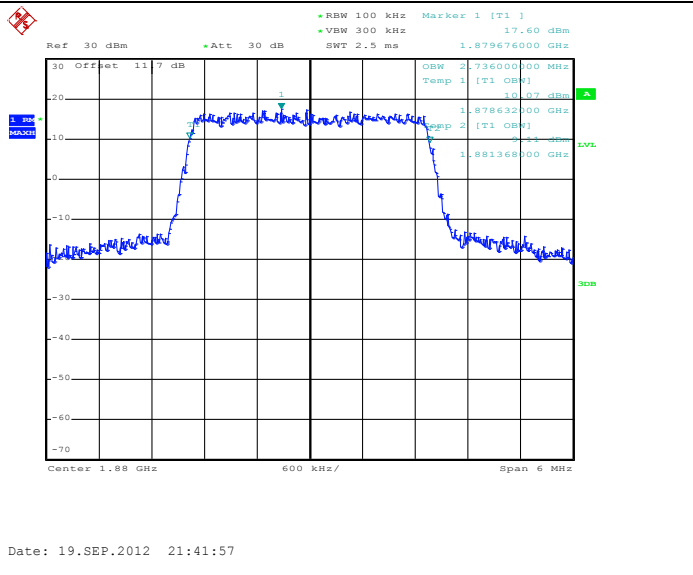

1RB Size, RB Offset 14, QPSK

1RB Size, RB Offset 14, 16QAM

Band 2

Bandwidth 3M

8RB Size, RB Offset 4, QPSK

8RB Size, RB Offset 4, 16QAM

15RB Size, RB Offset 0, QPSK

15RB Size, RB Offset 0, 16QAM

Band 2

Bandwidth 5M

1RB Size, RB Offset 0, QPSK

1RB Size, RB Offset 0, 16QAM

1RB Size, RB Offset 24, QPSK

1RB Size, RB Offset 24, 16QAM

Band 2

Bandwidth 5M