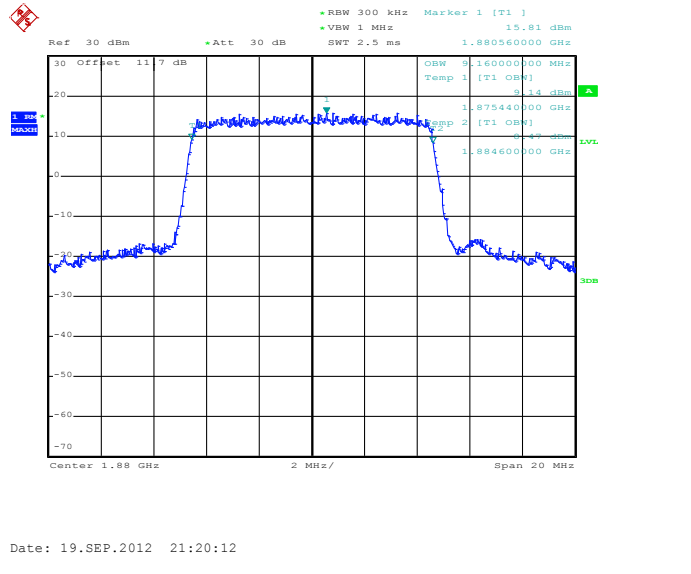

1RB Size, RB Offset 49, QPSK

1RB Size, RB Offset 49, 16QAM

Band 2

Bandwidth 10M

25RB Size, RB Offset 13, QPSK

25RB Size, RB Offset 13, 16QAM

50RB Size, RB Offset 0, QPSK

50RB Size, RB Offset 0, 16QAM