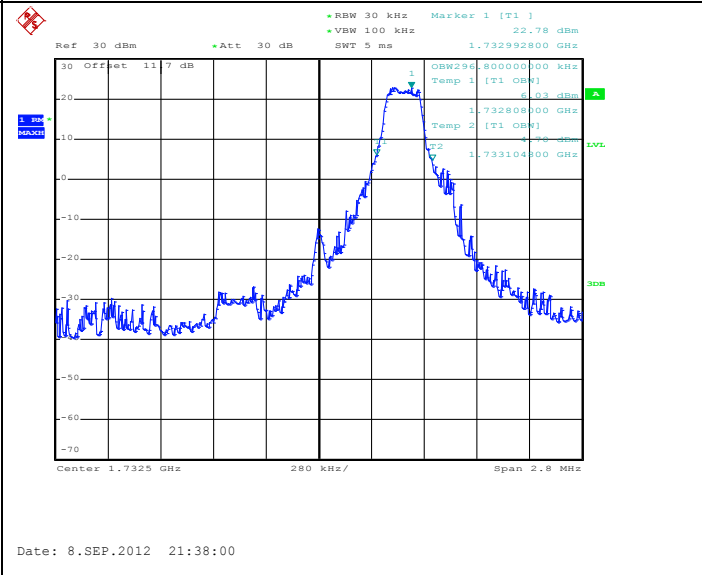

Band 4

Bandwidth 1.4M

1RB Size, RB Offset 0, QPSK

1RB Size, RB Offset 0, 16QAM

1RB Size, RB Offset 5, QPSK

1RB Size, RB Offset 5, 16QAM

Band 4

Bandwidth 1.4M