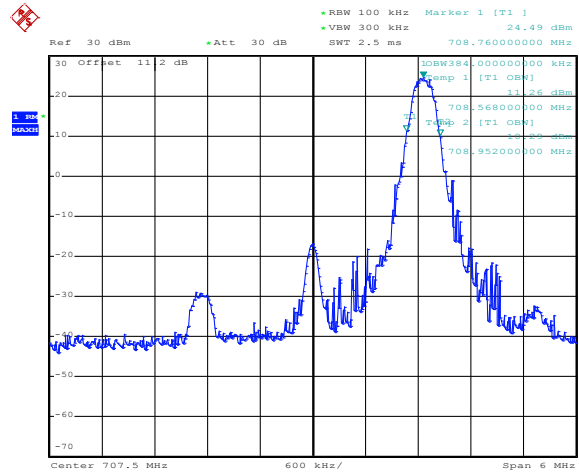

1RB Size, RB Offset 0, 16QAM

Date: 10.SEP.2012 14:22:59