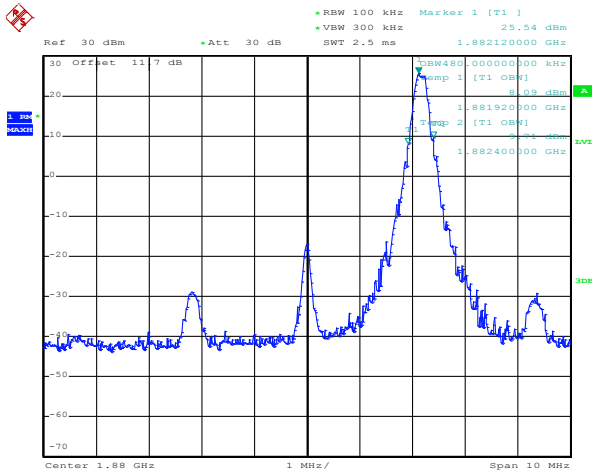

1RB Size, RB Offset 0, QPSK