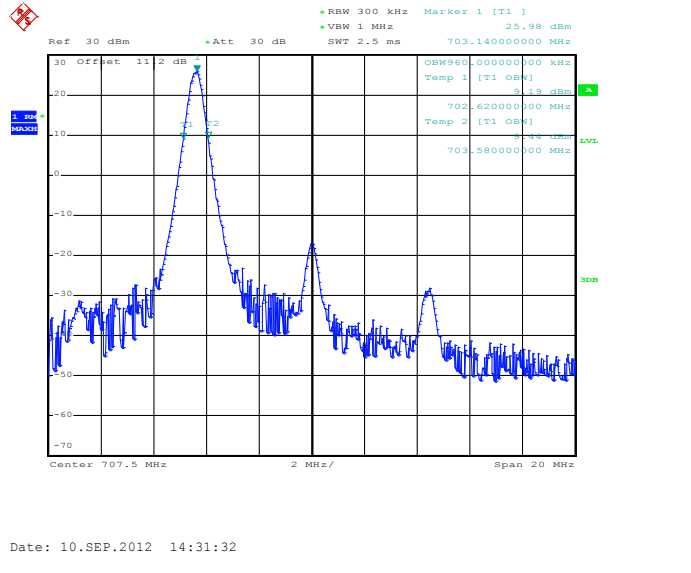

Band 12

Bandwidth 10M