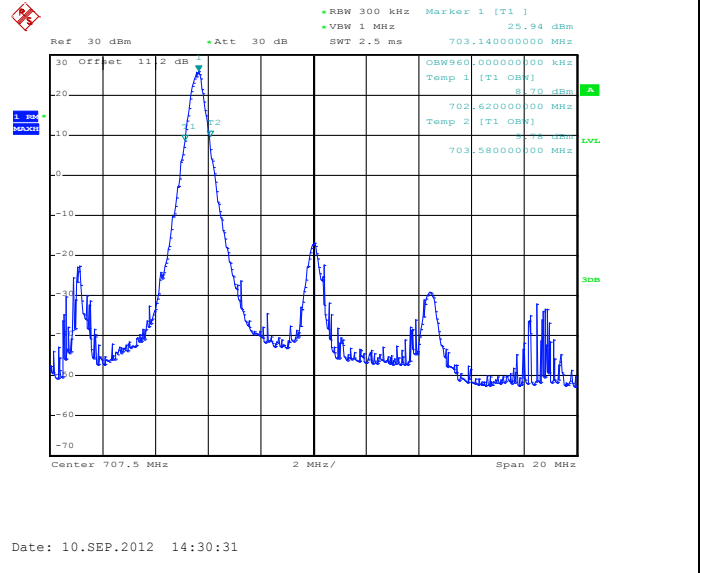

Band 12

Bandwidth 10M