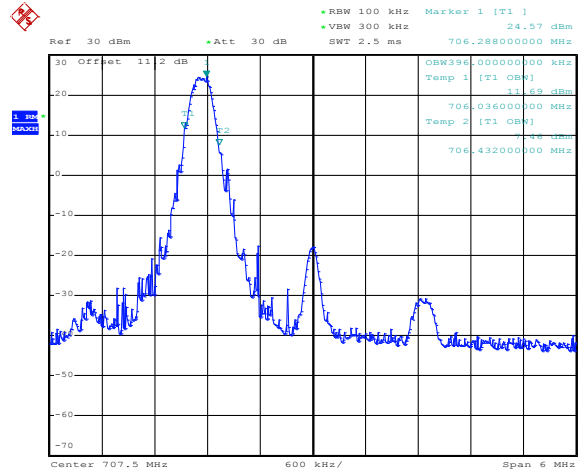

Band 12

Bandwidth 1.4M

3RB Size, RB Offset 2, QPSK

3RB Size, RB Offset 2, 16QAM

6RB Size, RB Offset 0, QPSK

6RB Size, RB Offset 0, 16QAM

Band 12
Bandwidth 3M

Date: 10.SEP.2012 14:22:15