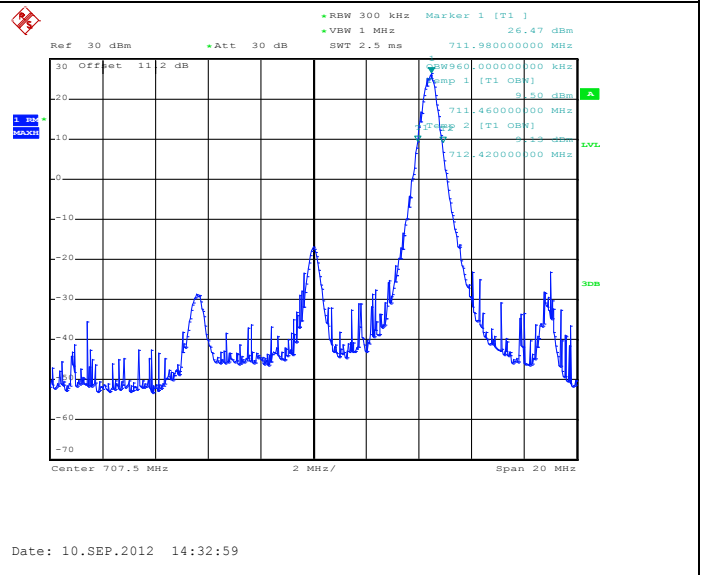

Date: 10.SEP.2012 14:27:54

Date: 10.SEP.2012 14:28:11

12RB Size, RB Offset 6, QPSK

Date: 10.SEP.2012 14:25:15

12RB Size, RB Offset 6, 16QAM

Date: 10.SEP.2012 14:25:35

25RB Size, RB Offset 0, QPSK

25RB Size, RB Offset 0, 16QAM

Band 12

Bandwidth 10M

1RB Size, RB Offset 0, QPSK

1RB Size, RB Offset 0, 16QAM

1RB Size, RB Offset 49, QPSK

1RB Size, RB Offset 49, 16QAM

Band 12

Bandwidth 10M

Date: 10.SEP.2012 14:33:26

Date: 10.SEP.2012 14:33:40

25RB Size, RB Offset 13, QPSK

Date: 10.SEP.2012 14:29:30

25RB Size, RB Offset 13, 16QAM

Date: 10.SEP.2012 14:29:49

50RB Size, RB Offset 0, QPSK

50RB Size, RB Offset 0, 16QAM