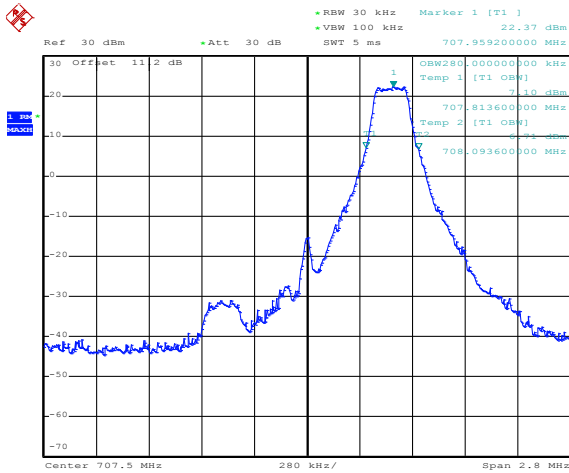

1RB Size, RB Offset 0, QPSK

Date: 10.SEP.2012 14:13:23