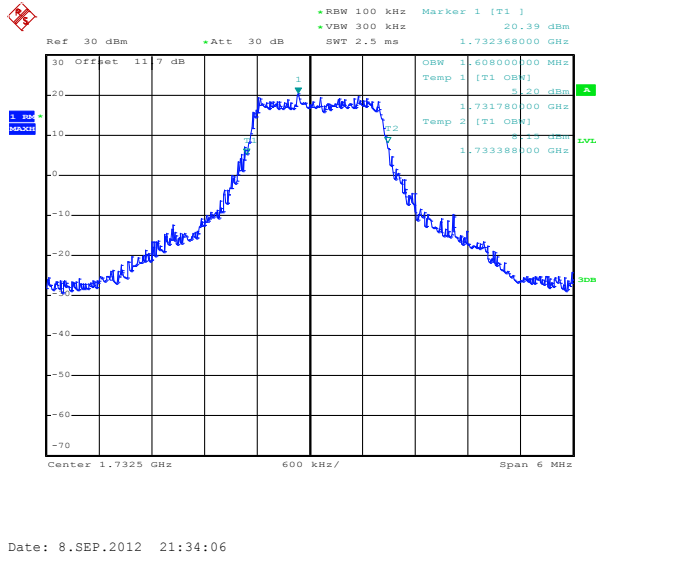

Band 4

Bandwidth 3M