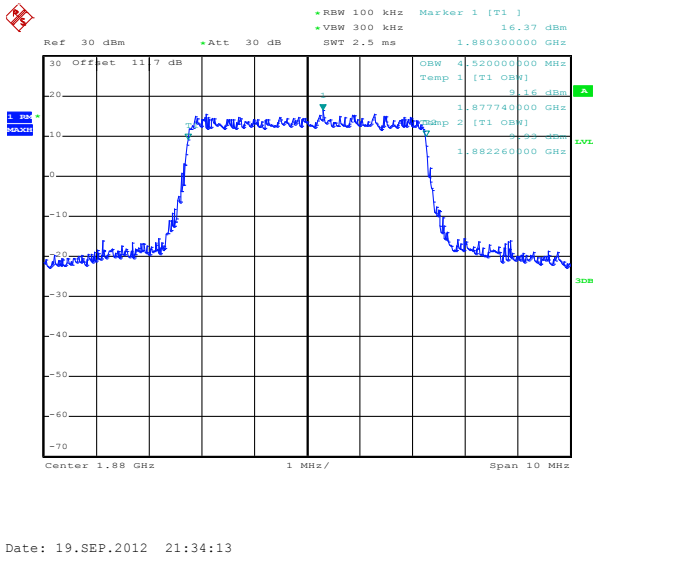

12RB Size, RB Offset 6, QPSK