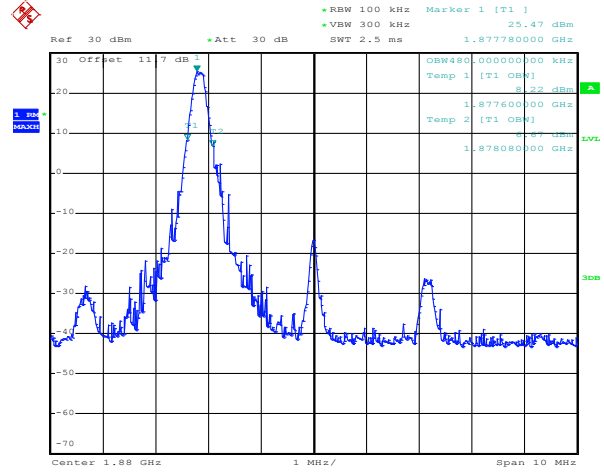

Band 2

Bandwidth 5M