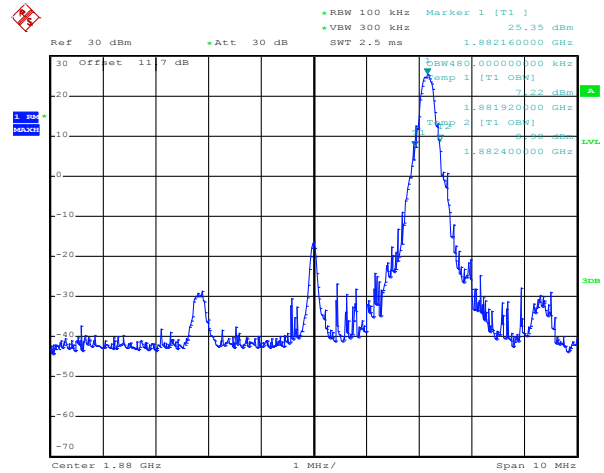

Band 2

Bandwidth 5M

1RB Size, RB Offset 0, QPSK

1RB Size, RB Offset 0, 16QAM

1RB Size, RB Offset 24, QPSK

1RB Size, RB Offset 24, 16QAM

Band 2

Bandwidth 5M