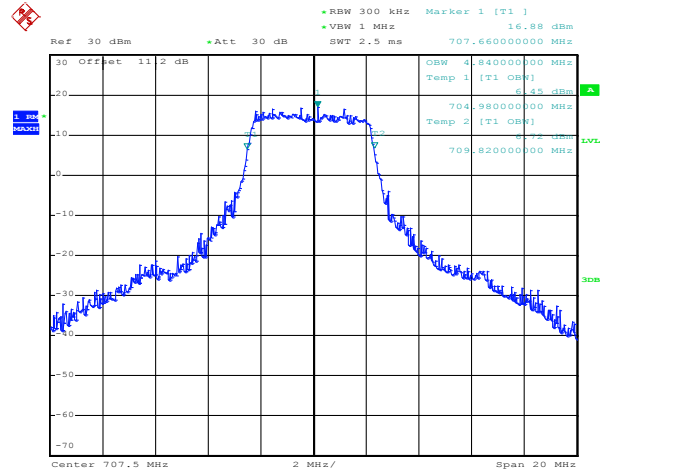

Date: 10.SEP.2012 14:27:54

Date: 10.SEP.2012 14:28:11

12RB Size, RB Offset 6, QPSK

Date: 10.SEP.2012 14:25:15

12RB Size, RB Offset 6, 16QAM

Date: 10.SEP.2012 14:25:35

25RB Size, RB Offset 0, QPSK

25RB Size, RB Offset 0, 16QAM

Band 12

Bandwidth 10M

1RB Size, RB Offset 0, QPSK

1RB Size, RB Offset 0, 16QAM

1RB Size, RB Offset 49, QPSK

1RB Size, RB Offset 49, 16QAM

Band 12

Bandwidth 10M

Date: 10.SEP.2012 14:33:26

Date: 10.SEP.2012 14:33:40

25RB Size, RB Offset 13, QPSK

Date: 10.SEP.2012 14:29:30

25RB Size, RB Offset 13, 16QAM

Date: 10.SEP.2012 14:29:49

50RB Size, RB Offset 0, QPSK

50RB Size, RB Offset 0, 16QAM