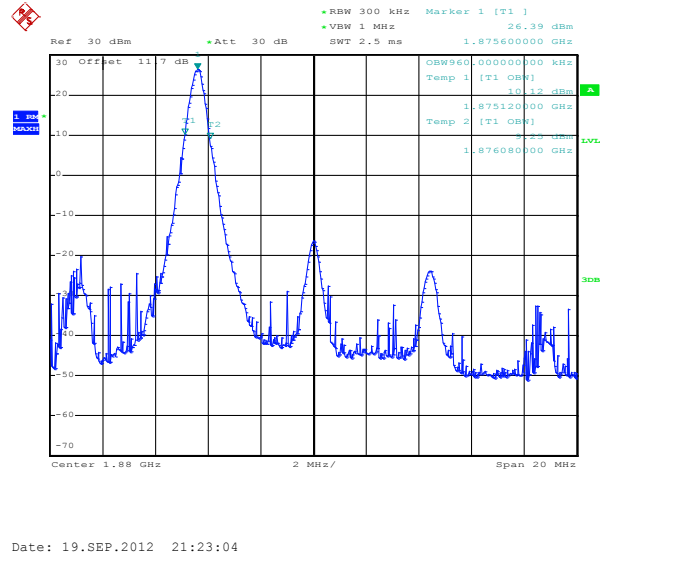

12RB Size, RB Offset 6, QPSK

12RB Size, RB Offset 6, 16QAM

25RB Size, RB Offset 0, QPSK

25RB Size, RB Offset 0, 16QAM

Band 2

Bandwidth 10M

1RB Size, RB Offset 0, QPSK

1RB Size, RB Offset 0, 16QAM