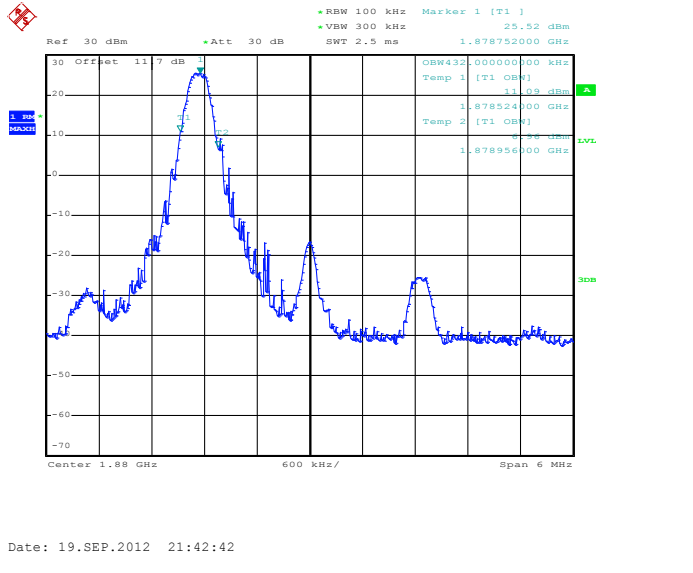

3RB Size, RB Offset 2, QPSK

3RB Size, RB Offset 2, 16QAM

6RB Size, RB Offset 0, QPSK

6RB Size, RB Offset 0, 16QAM

Band 2

Bandwidth 3M

1RB Size, RB Offset 0, QPSK

1RB Size, RB Offset 0, 16QAM