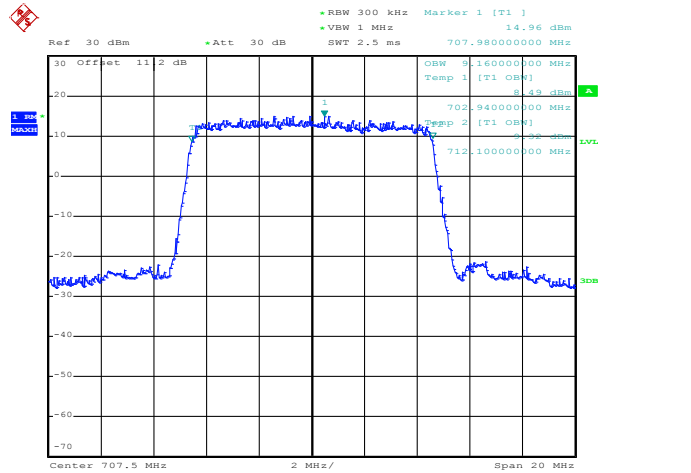

Band 12

Bandwidth 10M

1RB Size, RB Offset 0, QPSK

1RB Size, RB Offset 0, 16QAM

1RB Size, RB Offset 49, QPSK

1RB Size, RB Offset 49, 16QAM

Band 12

Bandwidth 10M

Date: 10.SEP.2012 14:33:26

Date: 10.SEP.2012 14:33:40

25RB Size, RB Offset 13, QPSK

Date: 10.SEP.2012 14:29:30

25RB Size, RB Offset 13, 16QAM

Date: 10.SEP.2012 14:29:49

50RB Size, RB Offset 0, QPSK

50RB Size, RB Offset 0, 16QAM