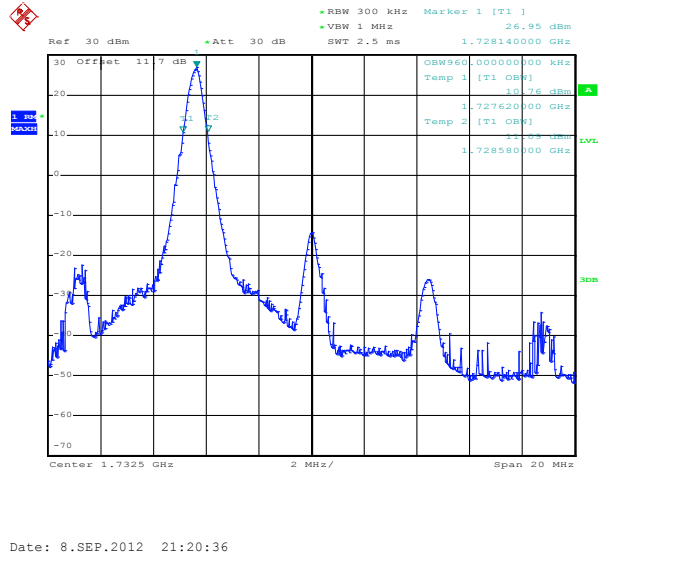

Band 4

Bandwidth 10M