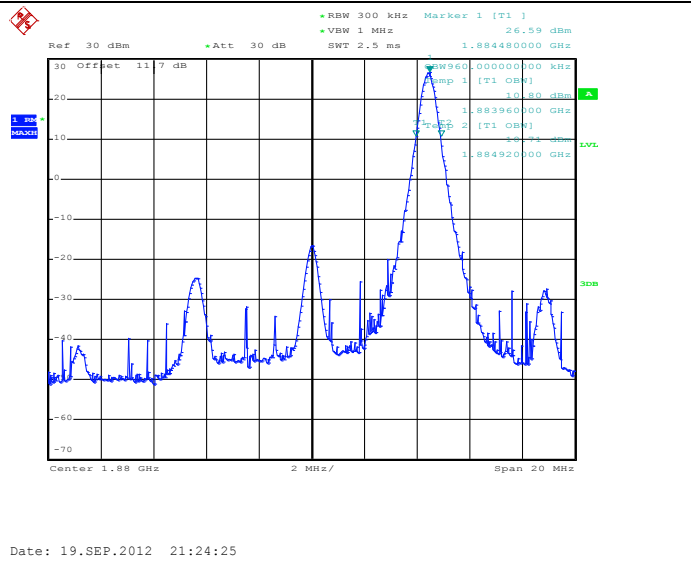

12RB Size, RB Offset 6, QPSK

12RB Size, RB Offset 6, 16QAM

25RB Size, RB Offset 0, QPSK

25RB Size, RB Offset 0, 16QAM

Band 2

Bandwidth 10M

1RB Size, RB Offset 0, QPSK

1RB Size, RB Offset 0, 16QAM