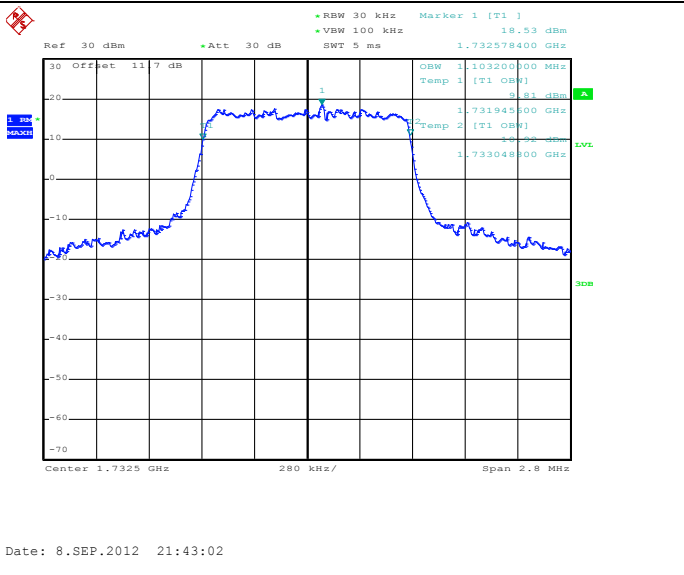

3RB Size, RB Offset 2, QPSK