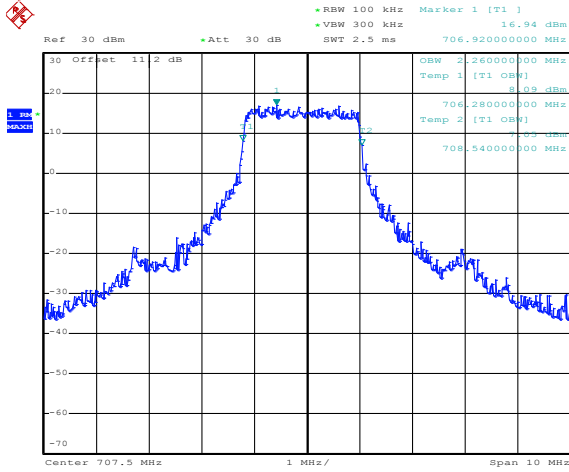

15RB Size, RB Offset 0, QPSK

Date: 10.SEP.2012 14:23:52

15RB Size, RB Offset 0, 16QAM

Date: 10.SEP.2012 14:24:03

Band 12
Bandwidth 5M

Date: 10.SEP.2012 14:25:54

Date: 10.SEP.2012 14:26:09

1RB Size, RB Offset 0, QPSK

Date: 10.SEP.2012 14:27:16

1RB Size, RB Offset 0, 16QAM

Date: 10.SEP.2012 14:26:46

1RB Size, RB Offset 24, QPSK

Date: 10.SEP.2012 14:27:16

1RB Size, RB Offset 24, 16QAM

Date: 10.SEP.2012 14:26:46

Band 12
Bandwidth 5M

Date: 10.SEP.2012 14:27:54

Date: 10.SEP.2012 14:28:11

12RB Size, RB Offset 6, QPSK

Date: 10.SEP.2012 14:25:15

12RB Size, RB Offset 6, 16QAM

Date: 10.SEP.2012 14:25:35

25RB Size, RB Offset 0, QPSK

25RB Size, RB Offset 0, 16QAM