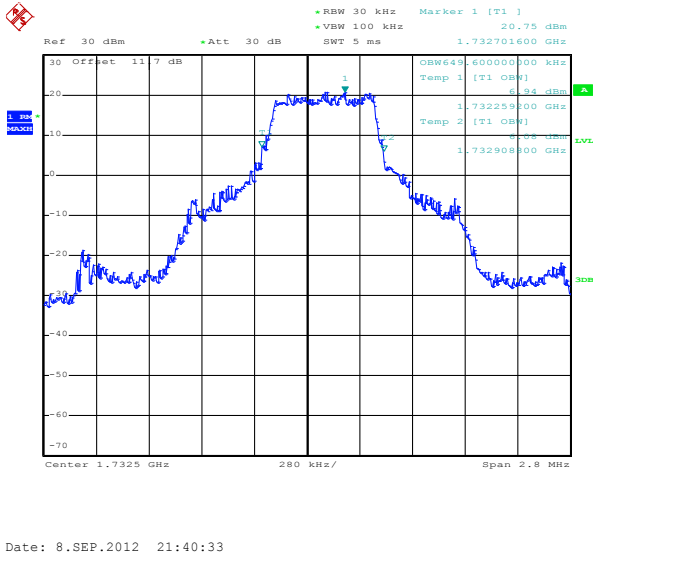

Band 4

Bandwidth 1.4M

1RB Size, RB Offset 0, QPSK

1RB Size, RB Offset 0, 16QAM

1RB Size, RB Offset 5, QPSK

1RB Size, RB Offset 5, 16QAM

Band 4

Bandwidth 1.4M