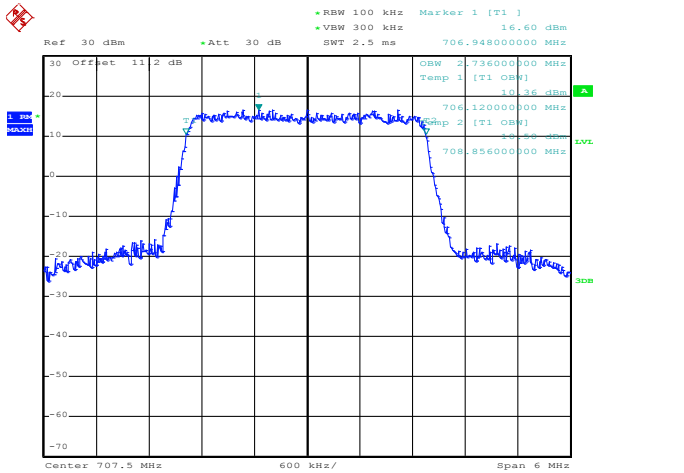

Date: 10.SEP.2012 14:22:59

Band 12
Bandwidth 3M

Date: 10.SEP.2012 14:23:52

Date: 10.SEP.2012 14:24:03

8RB Size, RB Offset 4, QPSK

Date: 10.SEP.2012 14:20:56

8RB Size, RB Offset 4, 16QAM

Date: 10.SEP.2012 14:21:09