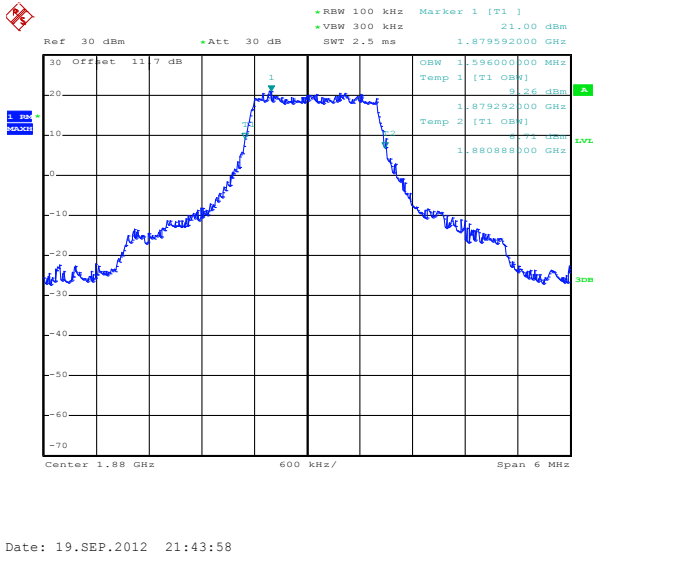

1RB Size, RB Offset 14, QPSK

1RB Size, RB Offset 14, 16QAM

Band 2

Bandwidth 3M

8RB Size, RB Offset 4, QPSK

8RB Size, RB Offset 4, 16QAM

15RB Size, RB Offset 0, QPSK

15RB Size, RB Offset 0, 16QAM

Band 2

Bandwidth 5M

1RB Size, RB Offset 0, QPSK

1RB Size, RB Offset 0, 16QAM

1RB Size, RB Offset 24, QPSK

1RB Size, RB Offset 24, 16QAM

Band 2

Bandwidth 5M