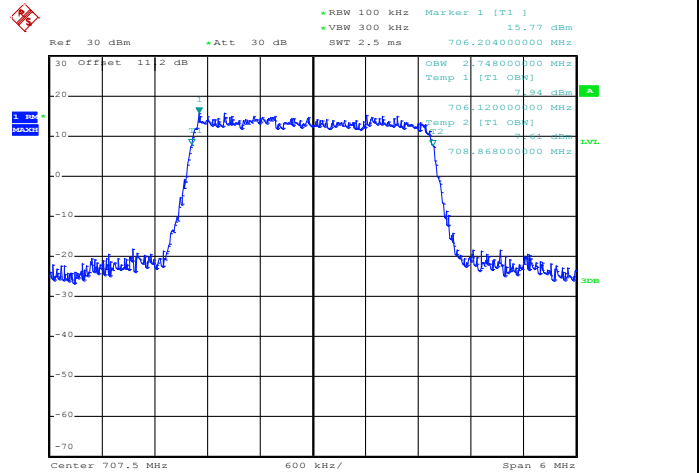

Date: 10.SEP.2012 14:22:59

Band 12
Bandwidth 3M

Date: 10.SEP.2012 14:23:52

Date: 10.SEP.2012 14:24:03

8RB Size, RB Offset 4, QPSK

Date: 10.SEP.2012 14:20:56

8RB Size, RB Offset 4, 16QAM

Date: 10.SEP.2012 14:21:09

15RB Size, RB Offset 0, QPSK

Date: 10.SEP.2012 14:23:52

15RB Size, RB Offset 0, 16QAM

Date: 10.SEP.2012 14:24:03

Band 12
Bandwidth 5M

Date: 10.SEP.2012 14:25:54

Date: 10.SEP.2012 14:26:09

1RB Size, RB Offset 0, QPSK