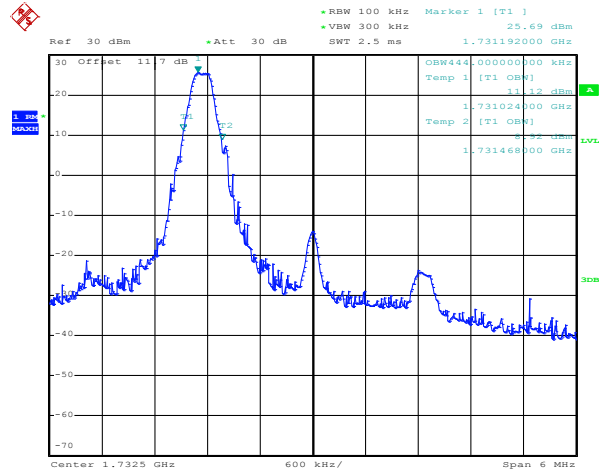

3RB Size, RB Offset 2, QPSK

3RB Size, RB Offset 2, 16QAM

6RB Size, RB Offset 0, QPSK

6RB Size, RB Offset 0, 16QAM

Band 4

Bandwidth 3M

Date: 8.SEP.2012 21:32:14

Date: 8.SEP.2012 21:32:26