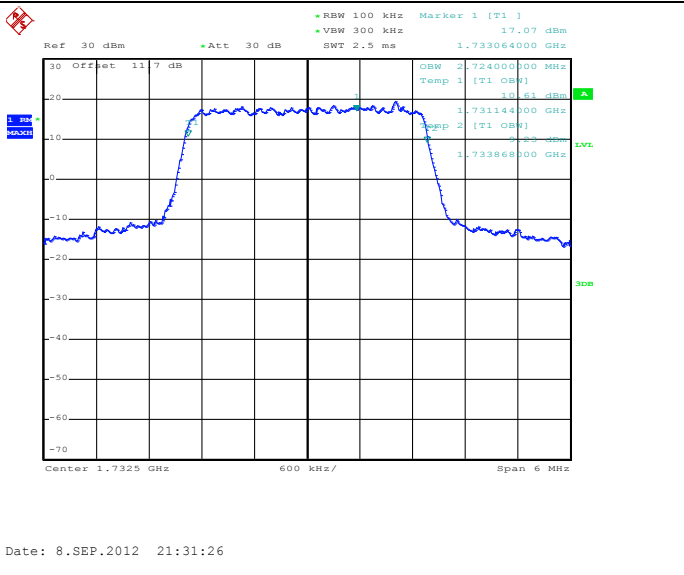

8RB Size, RB Offset 4, QPSK