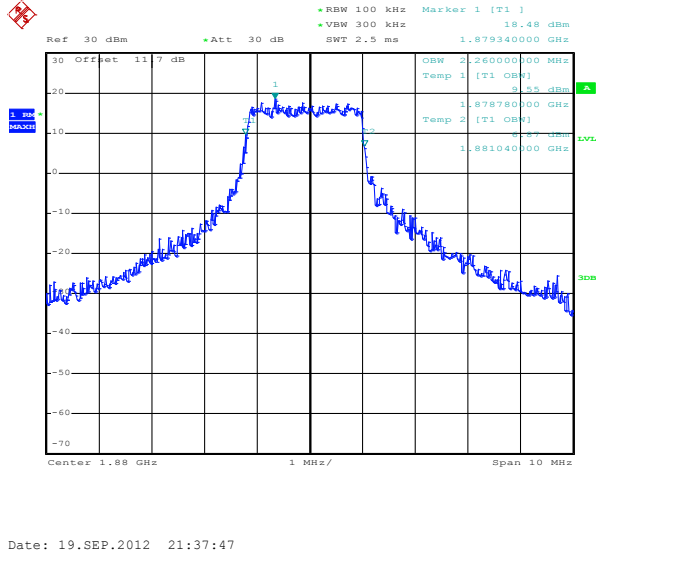

Band 2

Bandwidth 5M

1RB Size, RB Offset 0, QPSK

1RB Size, RB Offset 0, 16QAM

1RB Size, RB Offset 24, QPSK

1RB Size, RB Offset 24, 16QAM

Band 2

Bandwidth 5M