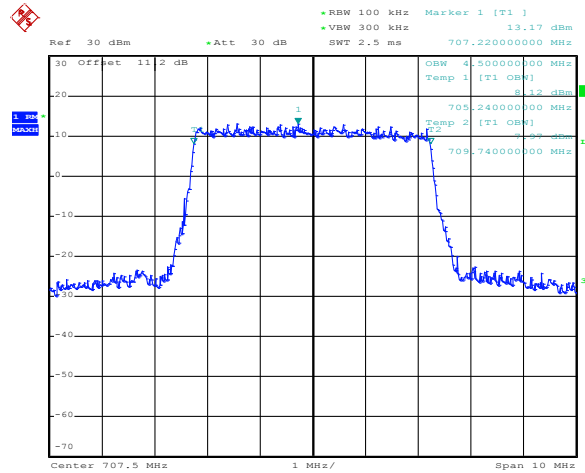

Date: 10.SEP.2012 14:27:54

Date: 10.SEP.2012 14:28:11

12RB Size, RB Offset 6, QPSK

Date: 10.SEP.2012 14:25:15

12RB Size, RB Offset 6, 16QAM

Date: 10.SEP.2012 14:25:35

25RB Size, RB Offset 0, QPSK

25RB Size, RB Offset 0, 16QAM