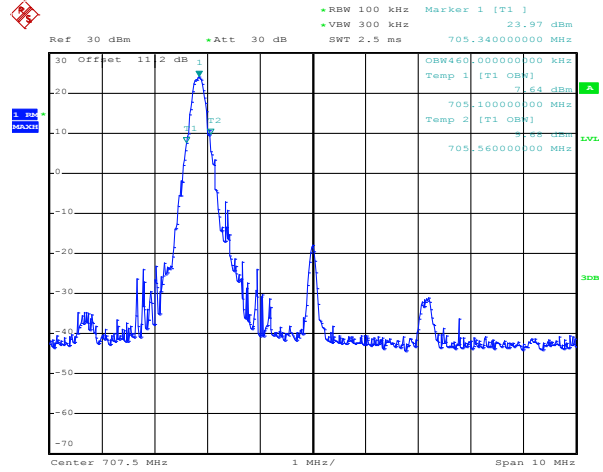

15RB Size, RB Offset 0, QPSK

Date: 10.SEP.2012 14:23:52

15RB Size, RB Offset 0, 16QAM

Date: 10.SEP.2012 14:24:03

Band 12
Bandwidth 5M

Date: 10.SEP.2012 14:25:54

Date: 10.SEP.2012 14:26:09

1RB Size, RB Offset 0, QPSK

Date: 10.SEP.2012 14:27:16

1RB Size, RB Offset 0, 16QAM

Date: 10.SEP.2012 14:26:46

1RB Size, RB Offset 24, QPSK

Date: 10.SEP.2012 14:27:16

1RB Size, RB Offset 24, 16QAM

Date: 10.SEP.2012 14:26:46

Band 12
Bandwidth 5M