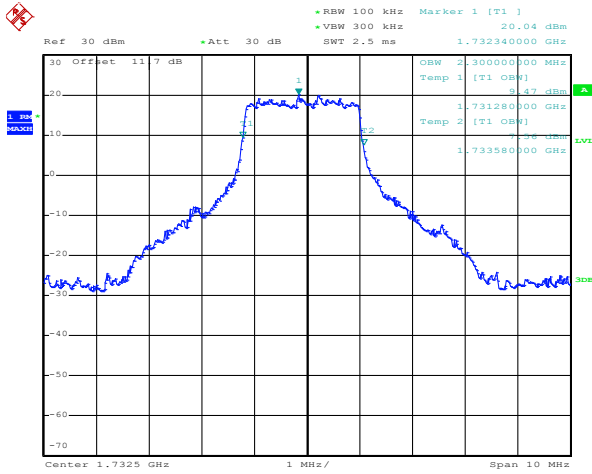

1RB Size, RB Offset 0, QPSK

1RB Size, RB Offset 0, 16QAM

1RB Size, RB Offset 24, QPSK

1RB Size, RB Offset 24, 16QAM

Band 4

Bandwidth 5M

Date: 8.SEP.2012 20:38:28

Date: 8.SEP.2012 20:38:47