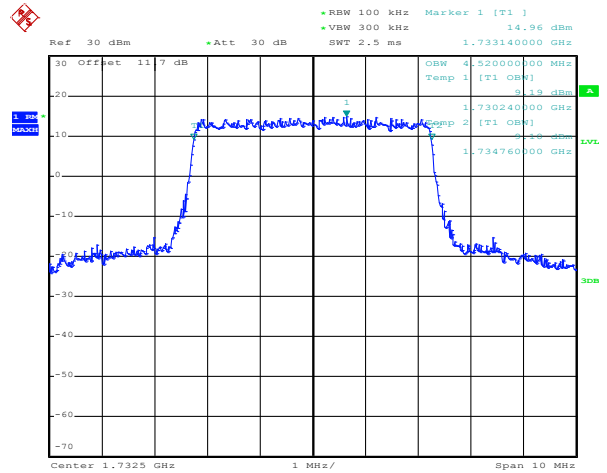

12RB Size, RB Offset 6, 16QAM

Date: 8.SEP.2012 20:39:29