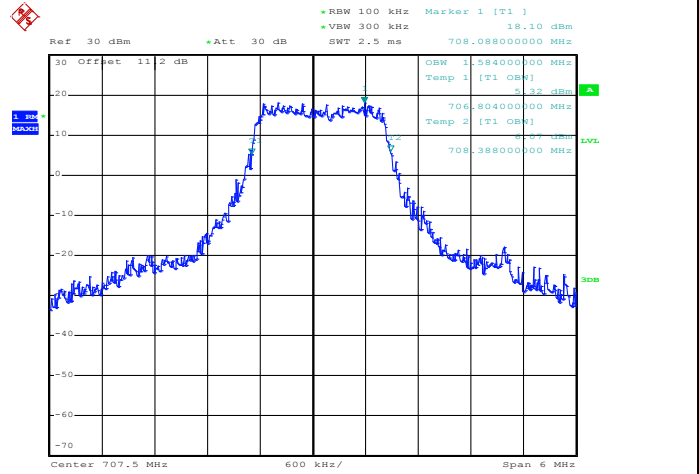

Date: 10.SEP.2012 14:22:26

1RB Size, RB Offset 0, QPSK

Date: 10.SEP.2012 14:22:45

1RB Size, RB Offset 0, 16QAM

Date: 10.SEP.2012 14:22:59

1RB Size, RB Offset 14, QPSK

Date: 10.SEP.2012 14:22:45

1RB Size, RB Offset 14, 16QAM

Date: 10.SEP.2012 14:22:59

Band 12
Bandwidth 3M

Date: 10.SEP.2012 14:23:52

Date: 10.SEP.2012 14:24:03

8RB Size, RB Offset 4, QPSK

Date: 10.SEP.2012 14:20:56

8RB Size, RB Offset 4, 16QAM

Date: 10.SEP.2012 14:21:09