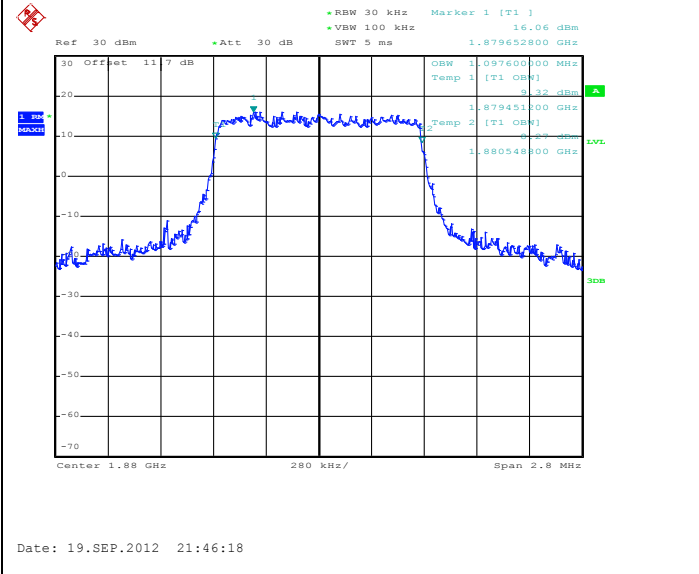

3RB Size, RB Offset 2, QPSK

3RB Size, RB Offset 2, 16QAM

6RB Size, RB Offset 0, QPSK

6RB Size, RB Offset 0, 16QAM