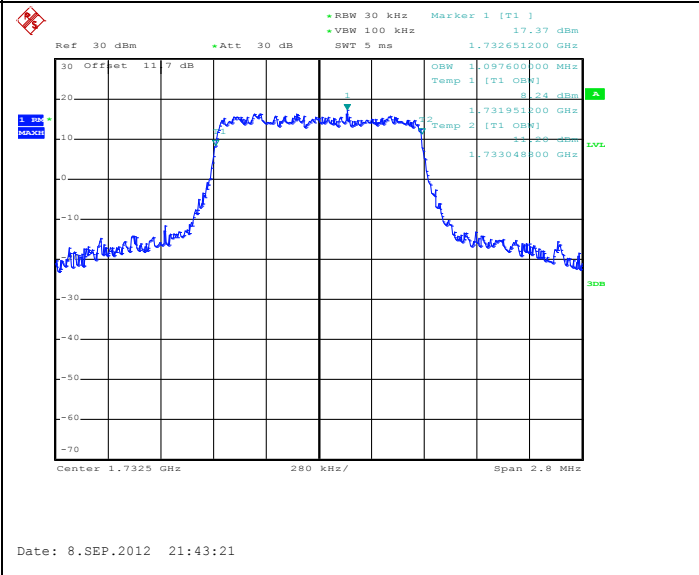

3RB Size, RB Offset 2, 16QAM

6RB Size, RB Offset 0, QPSK

6RB Size, RB Offset 0, 16QAM