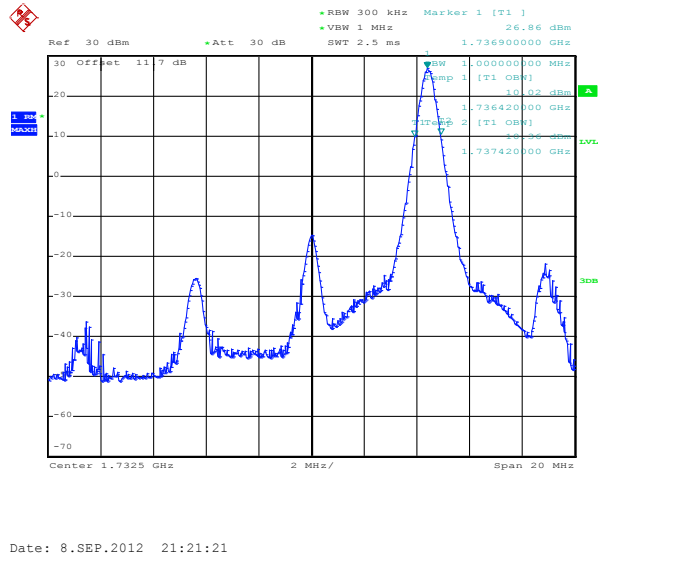

Band 4

Bandwidth 10M

1RB Size, RB Offset 0, QPSK

1RB Size, RB Offset 0, 16QAM

1RB Size, RB Offset 49, QPSK

1RB Size, RB Offset 49, 16QAM

Band 4

Bandwidth 10M