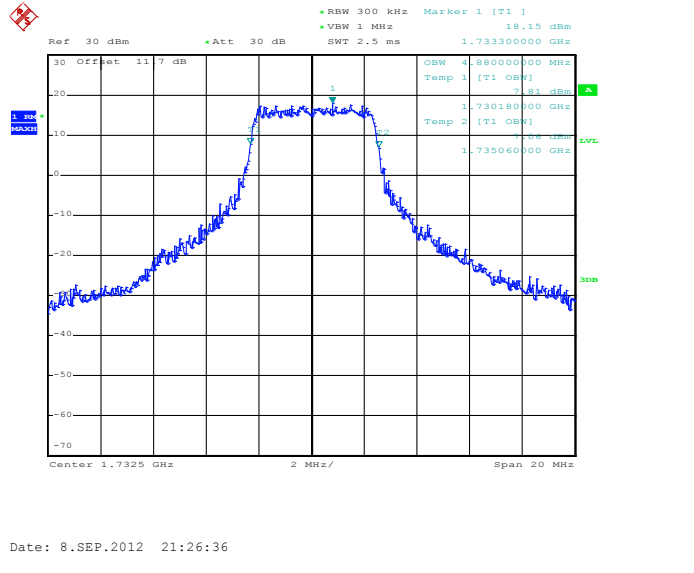

Band 4

Bandwidth 10M

1RB Size, RB Offset 0, QPSK

1RB Size, RB Offset 0, 16QAM

1RB Size, RB Offset 49, QPSK

1RB Size, RB Offset 49, 16QAM

Band 4

Bandwidth 10M