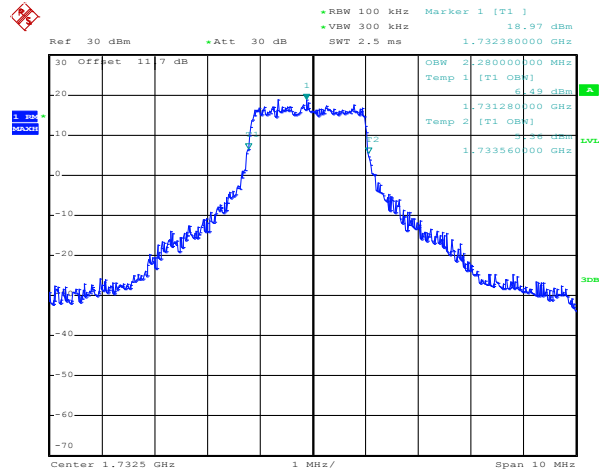

1RB Size, RB Offset 0, QPSK

1RB Size, RB Offset 0, 16QAM

1RB Size, RB Offset 24, QPSK

1RB Size, RB Offset 24, 16QAM

Band 4

Bandwidth 5M

Date: 8.SEP.2012 20:38:28

Date: 8.SEP.2012 20:38:47