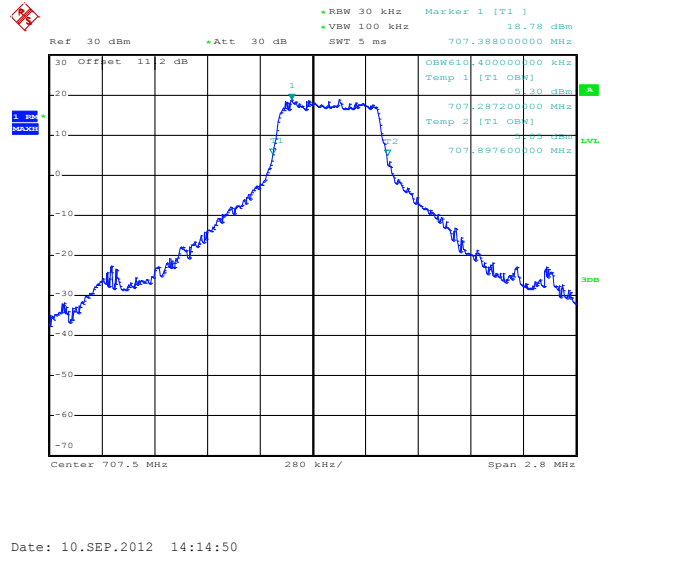

Band 12

Bandwidth 1.4M