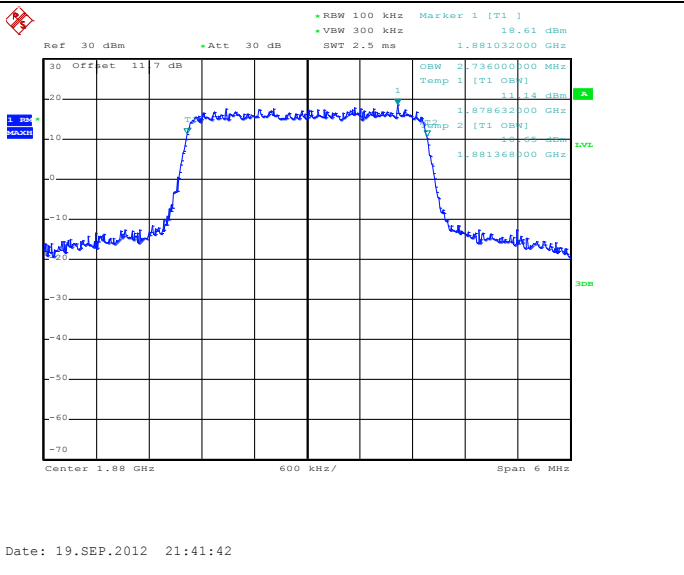

1RB Size, RB Offset 14, QPSK

1RB Size, RB Offset 14, 16QAM

Band 2

Bandwidth 3M

8RB Size, RB Offset 4, QPSK

8RB Size, RB Offset 4, 16QAM

15RB Size, RB Offset 0, QPSK

15RB Size, RB Offset 0, 16QAM

Band 2

Bandwidth 5M

1RB Size, RB Offset 0, QPSK

1RB Size, RB Offset 0, 16QAM

1RB Size, RB Offset 24, QPSK

1RB Size, RB Offset 24, 16QAM

Band 2

Bandwidth 5M