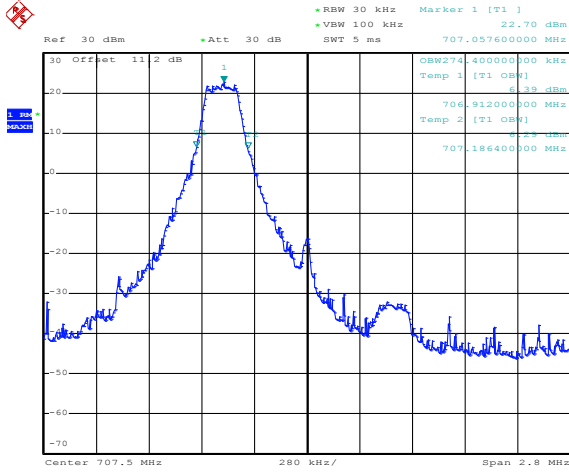

25RB Size, RB Offset 13, QPSK

25RB Size, RB Offset 13, 16QAM

50RB Size, RB Offset 0, QPSK

50RB Size, RB Offset 0, 16QAM

Band 12

Bandwidth 1.4M

Date: 10.SEP.2012 13:45:14

Date: 10.SEP.2012 13:45:28