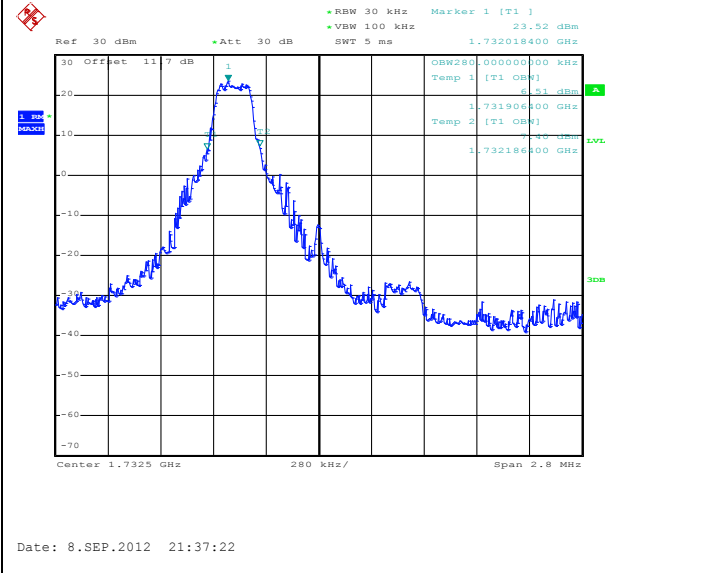

Band 4

Bandwidth 1.4M