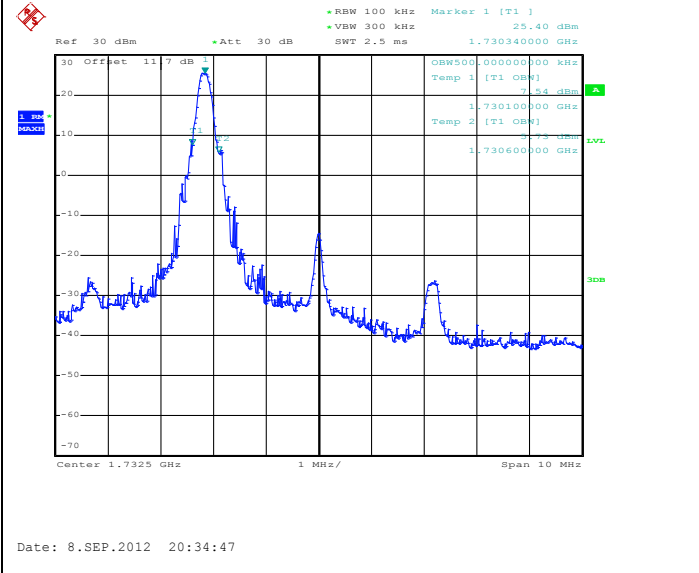

Band 4

Bandwidth 3M

8RB Size, RB Offset 4, QPSK

8RB Size, RB Offset 4, 16QAM

15RB Size, RB Offset 0, QPSK

15RB Size, RB Offset 0, 16QAM

Band 4

Bandwidth 5M