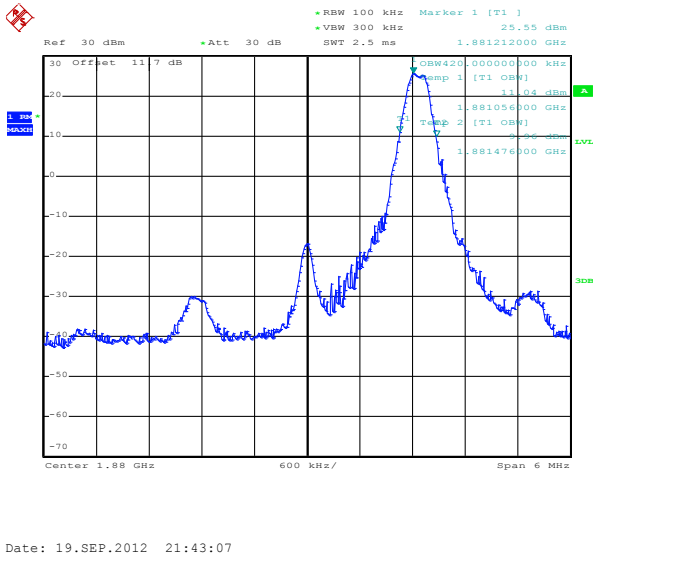

3RB Size, RB Offset 2, QPSK

3RB Size, RB Offset 2, 16QAM

6RB Size, RB Offset 0, QPSK

6RB Size, RB Offset 0, 16QAM

Band 2

Bandwidth 3M

1RB Size, RB Offset 0, QPSK

1RB Size, RB Offset 0, 16QAM