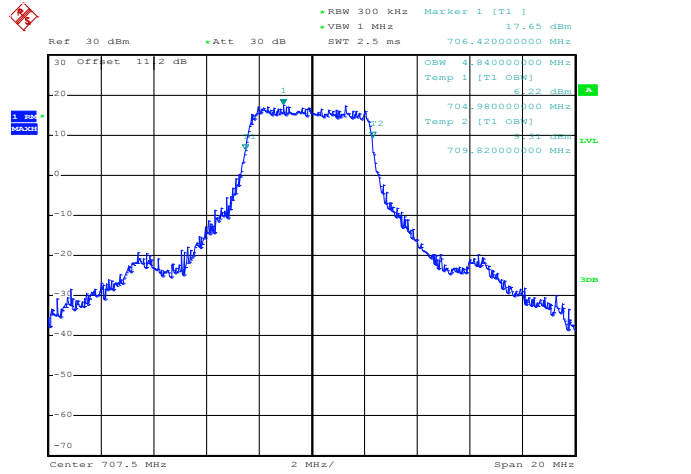

Date: 10.SEP.2012 14:27:54

Date: 10.SEP.2012 14:28:11

12RB Size, RB Offset 6, QPSK

Date: 10.SEP.2012 14:25:15

12RB Size, RB Offset 6, 16QAM

Date: 10.SEP.2012 14:25:35

25RB Size, RB Offset 0, QPSK

25RB Size, RB Offset 0, 16QAM

Band 12

Bandwidth 10M

1RB Size, RB Offset 0, QPSK

1RB Size, RB Offset 0, 16QAM

1RB Size, RB Offset 49, QPSK

1RB Size, RB Offset 49, 16QAM

Band 12

Bandwidth 10M

Date: 10.SEP.2012 14:33:26

Date: 10.SEP.2012 14:33:40

25RB Size, RB Offset 13, QPSK

Date: 10.SEP.2012 14:29:30

25RB Size, RB Offset 13, 16QAM

Date: 10.SEP.2012 14:29:49

50RB Size, RB Offset 0, QPSK

50RB Size, RB Offset 0, 16QAM