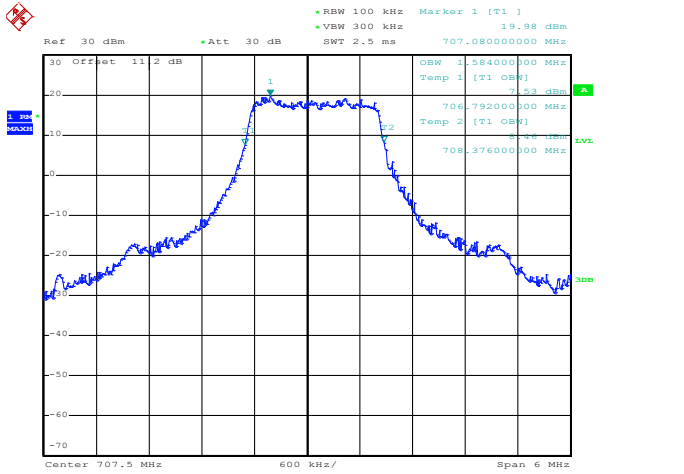

Date: 10.SEP.2012 14:22:26

1RB Size, RB Offset 0, QPSK

Date: 10.SEP.2012 14:22:45

1RB Size, RB Offset 0, 16QAM

Date: 10.SEP.2012 14:22:59

1RB Size, RB Offset 14, QPSK

Date: 10.SEP.2012 14:22:45

1RB Size, RB Offset 14, 16QAM

Date: 10.SEP.2012 14:22:59

Band 12
Bandwidth 3M

Date: 10.SEP.2012 14:23:52

Date: 10.SEP.2012 14:24:03

8RB Size, RB Offset 4, QPSK

Date: 10.SEP.2012 14:20:56

8RB Size, RB Offset 4, 16QAM

Date: 10.SEP.2012 14:21:09