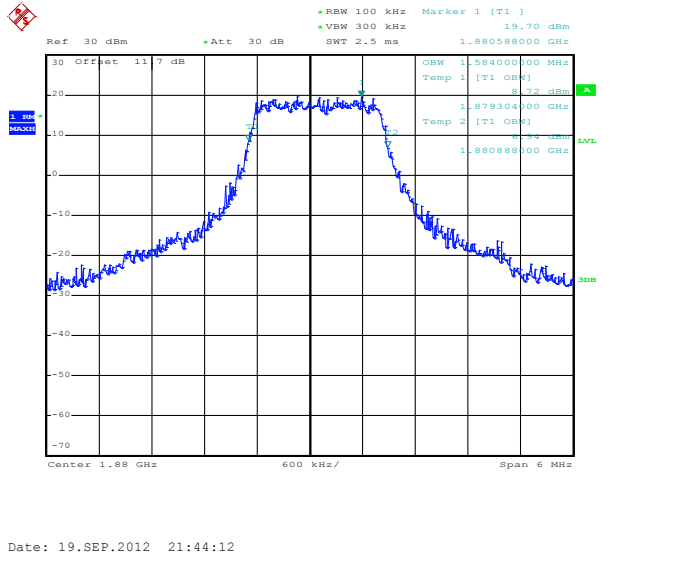

1RB Size, RB Offset 14, QPSK

1RB Size, RB Offset 14, 16QAM

Band 2

Bandwidth 3M

8RB Size, RB Offset 4, QPSK

8RB Size, RB Offset 4, 16QAM

15RB Size, RB Offset 0, QPSK

15RB Size, RB Offset 0, 16QAM

Band 2

Bandwidth 5M

1RB Size, RB Offset 0, QPSK

1RB Size, RB Offset 0, 16QAM

1RB Size, RB Offset 24, QPSK

1RB Size, RB Offset 24, 16QAM

Band 2

Bandwidth 5M