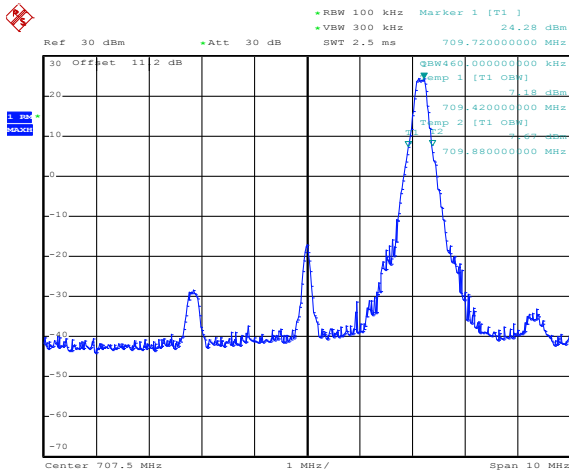

15RB Size, RB Offset 0, QPSK

Date: 10.SEP.2012 14:23:52

15RB Size, RB Offset 0, 16QAM

Date: 10.SEP.2012 14:24:03

Band 12
Bandwidth 5M

Date: 10.SEP.2012 14:25:54

Date: 10.SEP.2012 14:26:09

1RB Size, RB Offset 0, QPSK

Date: 10.SEP.2012 14:27:16

1RB Size, RB Offset 0, 16QAM

Date: 10.SEP.2012 14:26:46

1RB Size, RB Offset 24, QPSK

Date: 10.SEP.2012 14:27:16

1RB Size, RB Offset 24, 16QAM

Date: 10.SEP.2012 14:26:46

Band 12
Bandwidth 5M