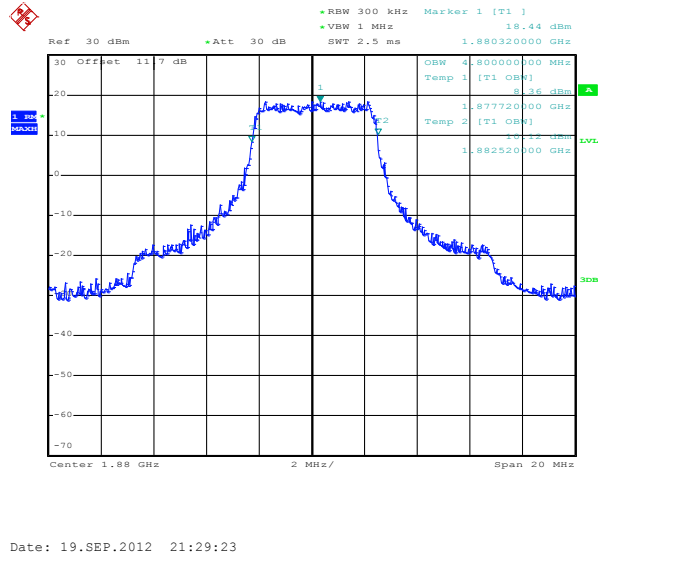

Band 2

Bandwidth 10M