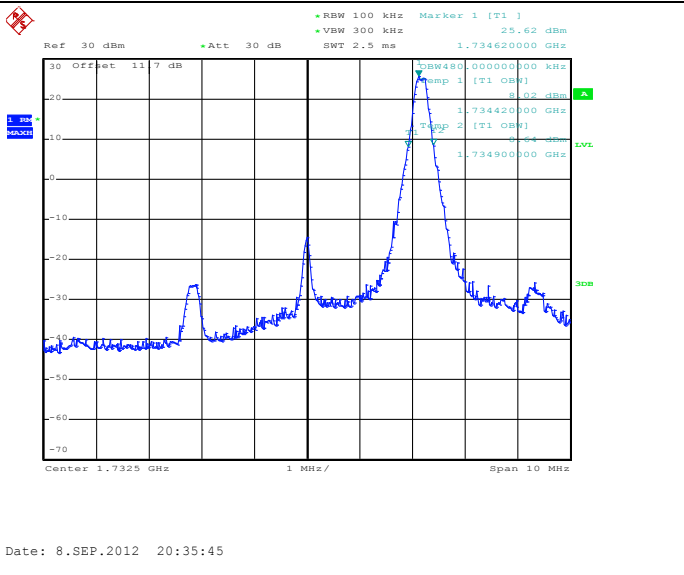

1RB Size, RB Offset 0, QPSK