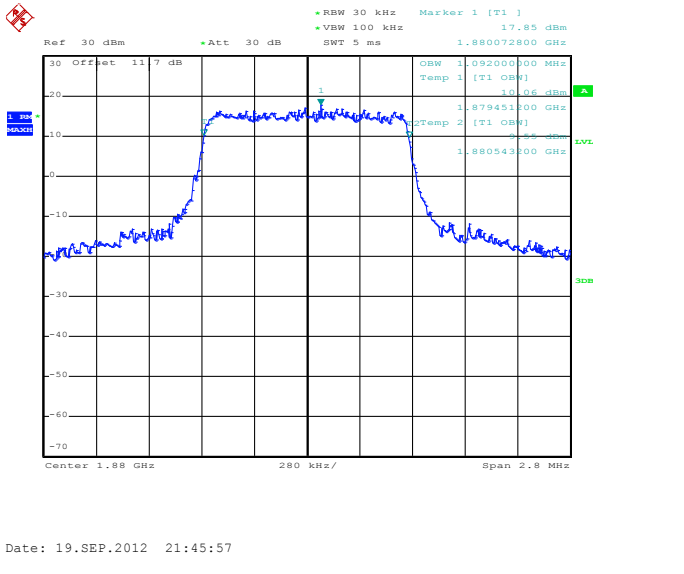

3RB Size, RB Offset 2, QPSK

3RB Size, RB Offset 2, 16QAM

6RB Size, RB Offset 0, QPSK

6RB Size, RB Offset 0, 16QAM