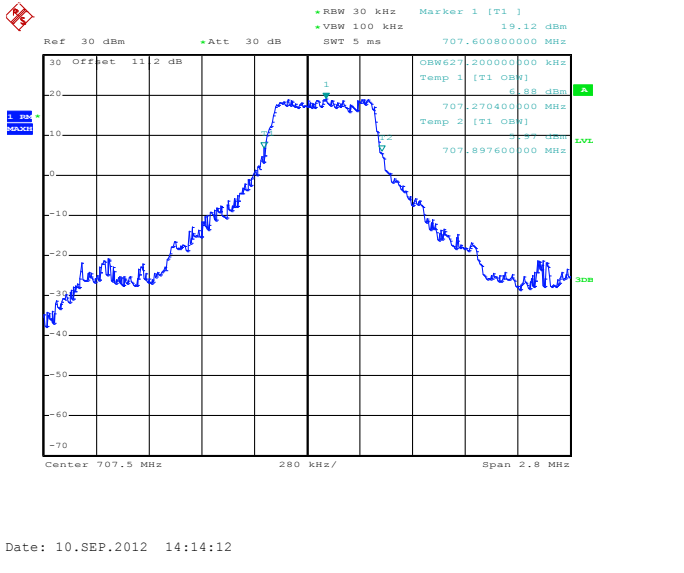

Band 12

Bandwidth 1.4M