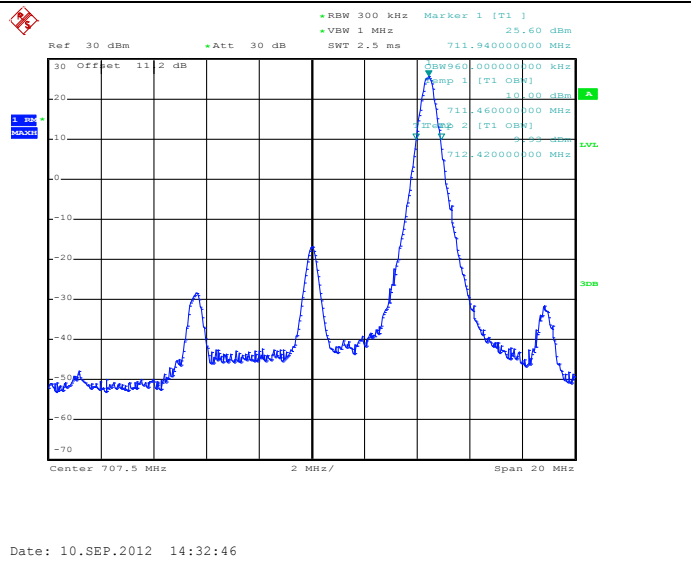

1RB Size, RB Offset 0, QPSK