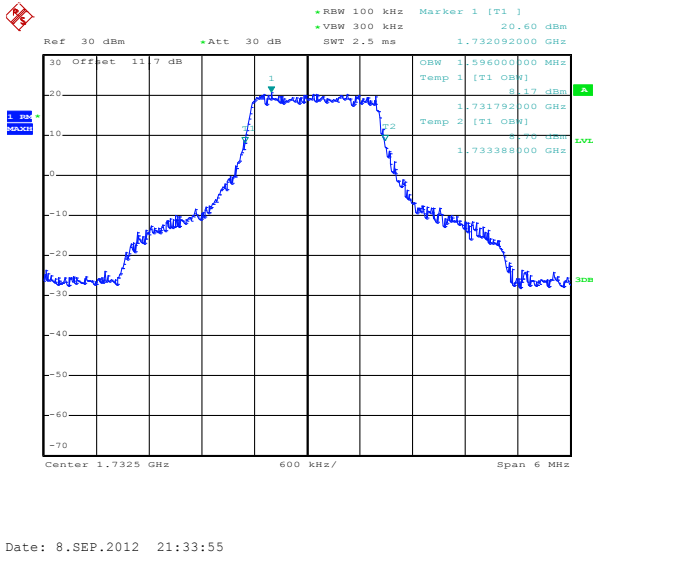

Band 4

Bandwidth 3M