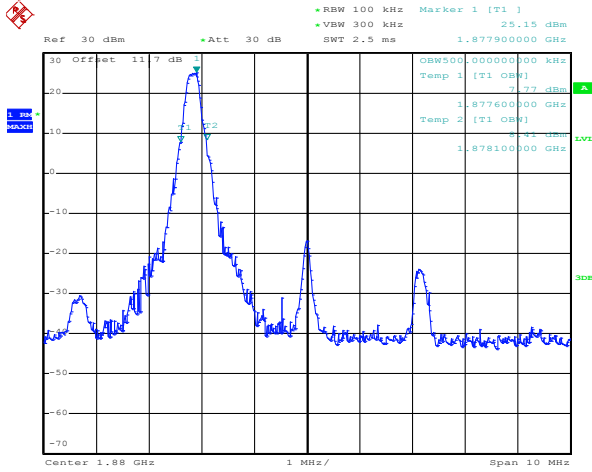

Band 2

Bandwidth 5M