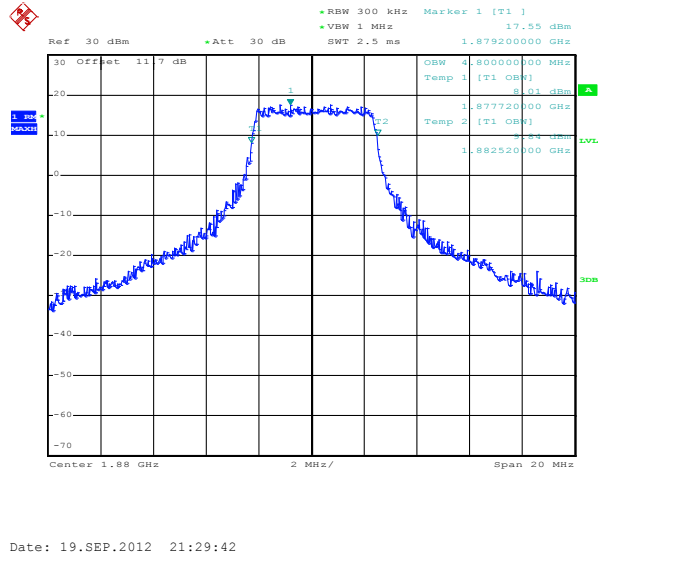

Band 2

Bandwidth 10M