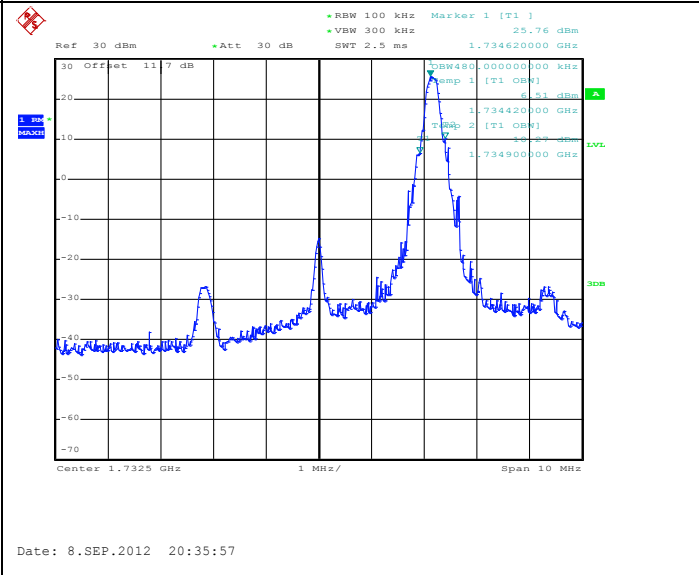

1RB Size, RB Offset 0, 16QAM