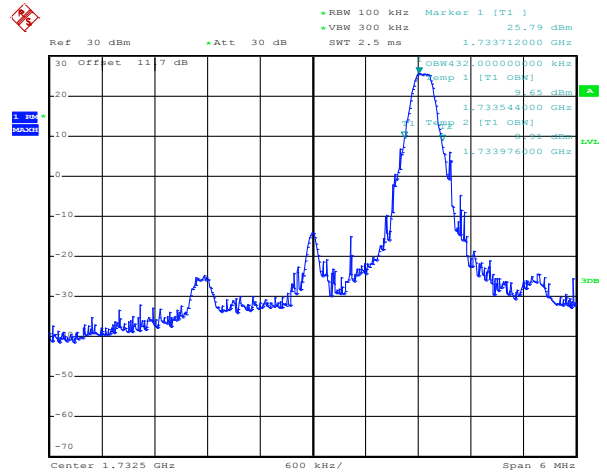

1RB Size, RB Offset 0, 16QAM

Date: 8.SEP.2012 21:33:20