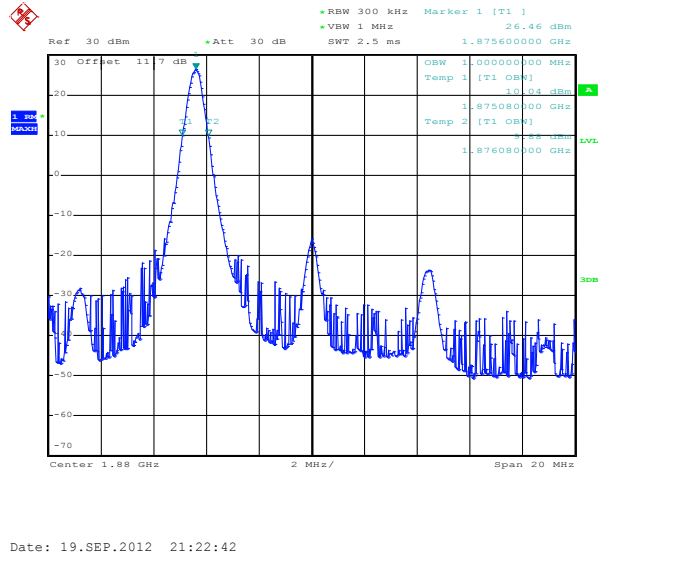

12RB Size, RB Offset 6, QPSK

12RB Size, RB Offset 6, 16QAM

25RB Size, RB Offset 0, QPSK

25RB Size, RB Offset 0, 16QAM

Band 2

Bandwidth 10M

1RB Size, RB Offset 0, QPSK

1RB Size, RB Offset 0, 16QAM