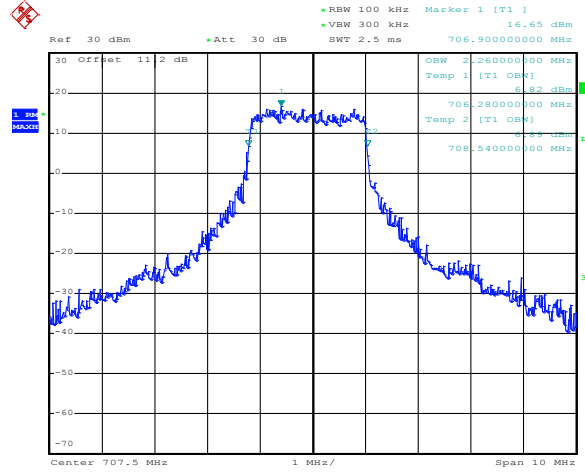

15RB Size, RB Offset 0, QPSK

Date: 10.SEP.2012 14:23:52

15RB Size, RB Offset 0, 16QAM

Date: 10.SEP.2012 14:24:03

Band 12
Bandwidth 5M

Date: 10.SEP.2012 14:25:54

Date: 10.SEP.2012 14:26:09

1RB Size, RB Offset 0, QPSK

Date: 10.SEP.2012 14:27:16

1RB Size, RB Offset 0, 16QAM

Date: 10.SEP.2012 14:26:46

1RB Size, RB Offset 24, QPSK

Date: 10.SEP.2012 14:27:16

1RB Size, RB Offset 24, 16QAM

Date: 10.SEP.2012 14:26:46

Band 12
Bandwidth 5M

Date: 10.SEP.2012 14:27:54

Date: 10.SEP.2012 14:28:11

12RB Size, RB Offset 6, QPSK

Date: 10.SEP.2012 14:25:15

12RB Size, RB Offset 6, 16QAM

Date: 10.SEP.2012 14:25:35

25RB Size, RB Offset 0, QPSK

25RB Size, RB Offset 0, 16QAM