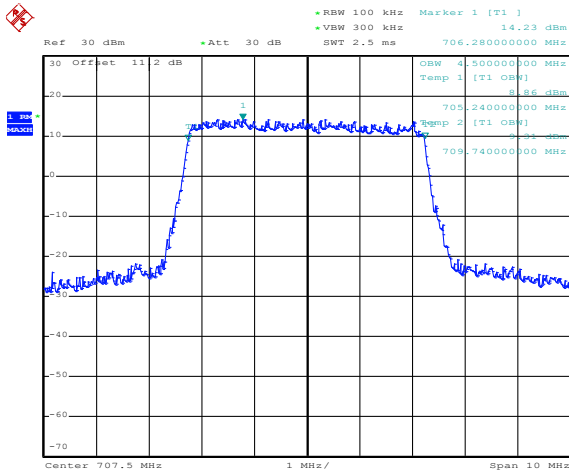

Date: 10.SEP.2012 14:27:16

1RB Size, RB Offset 0, 16QAM

Date: 10.SEP.2012 14:26:46

1RB Size, RB Offset 24, QPSK

Date: 10.SEP.2012 14:27:16

1RB Size, RB Offset 24, 16QAM

Date: 10.SEP.2012 14:26:46

Band 12
Bandwidth 5M

Date: 10.SEP.2012 14:27:54

Date: 10.SEP.2012 14:28:11

12RB Size, RB Offset 6, QPSK

Date: 10.SEP.2012 14:25:15

12RB Size, RB Offset 6, 16QAM

Date: 10.SEP.2012 14:25:35

25RB Size, RB Offset 0, QPSK

25RB Size, RB Offset 0, 16QAM