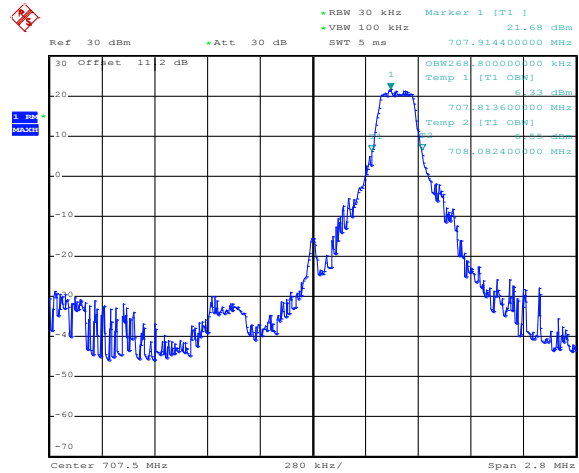

1RB Size, RB Offset 0, 16QAM

Date: 10.SEP.2012 14:13:37