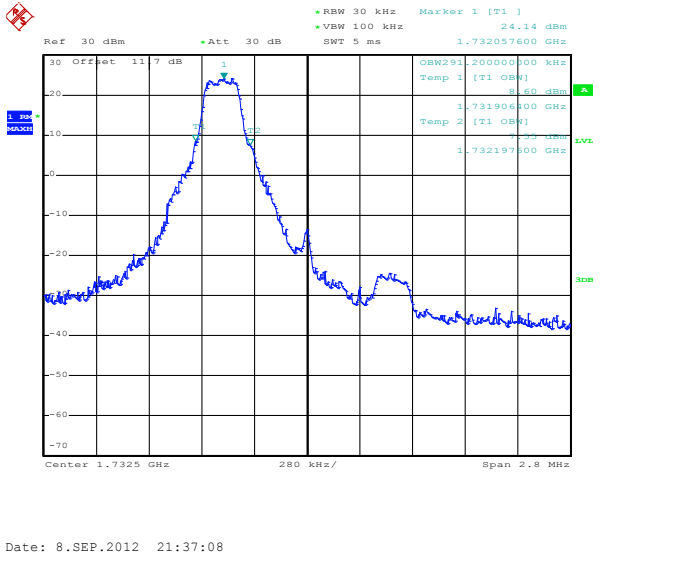

Band 4

Bandwidth 1.4M