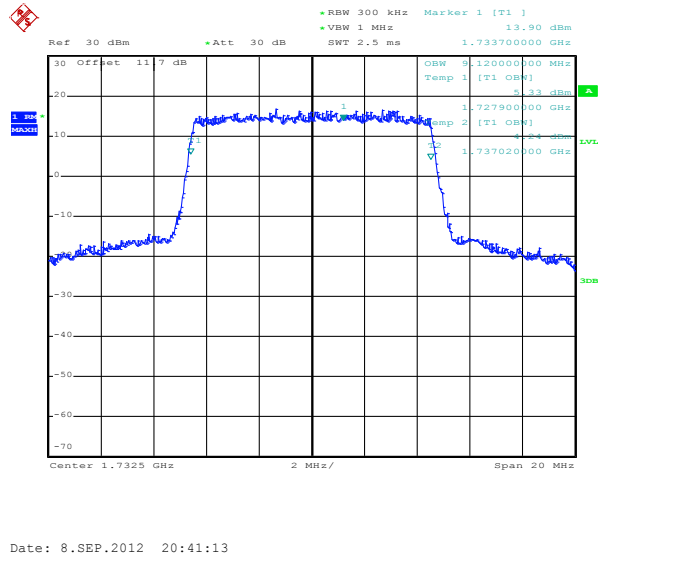

25RB Size, RB Offset 13, QPSK

25RB Size, RB Offset 13, 16QAM

50RB Size, RB Offset 0, QPSK

50RB Size, RB Offset 0, 16QAM