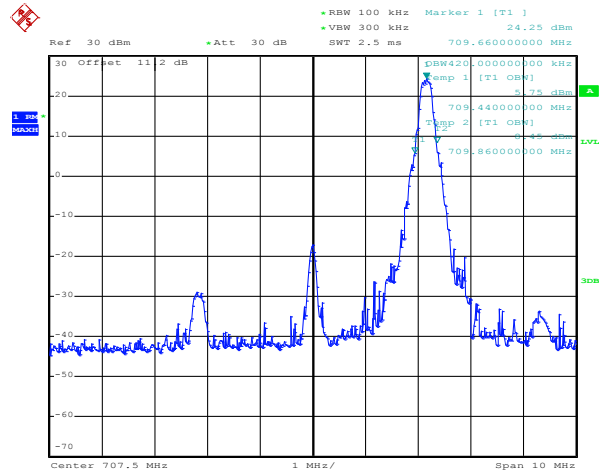

15RB Size, RB Offset 0, QPSK

Date: 10.SEP.2012 14:23:52

15RB Size, RB Offset 0, 16QAM

Date: 10.SEP.2012 14:24:03

Band 12
Bandwidth 5M

Date: 10.SEP.2012 14:25:54

Date: 10.SEP.2012 14:26:09

1RB Size, RB Offset 0, QPSK

Date: 10.SEP.2012 14:27:16

1RB Size, RB Offset 0, 16QAM

Date: 10.SEP.2012 14:26:46

1RB Size, RB Offset 24, QPSK

Date: 10.SEP.2012 14:27:16

1RB Size, RB Offset 24, 16QAM

Date: 10.SEP.2012 14:26:46

Band 12
Bandwidth 5M