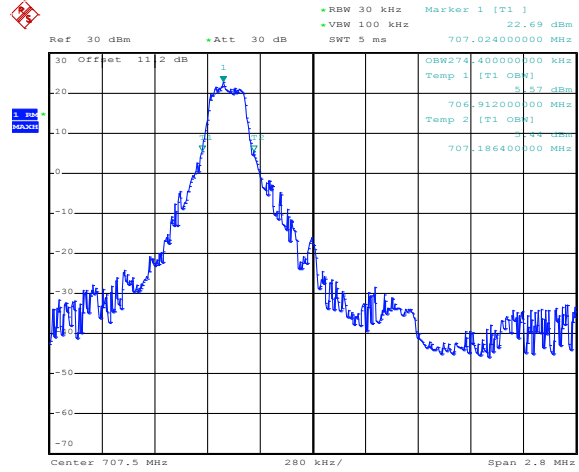

25RB Size, RB Offset 13, QPSK

25RB Size, RB Offset 13, 16QAM

50RB Size, RB Offset 0, QPSK

50RB Size, RB Offset 0, 16QAM

Band 12

Bandwidth 1.4M

Date: 10.SEP.2012 13:45:14

Date: 10.SEP.2012 13:45:28