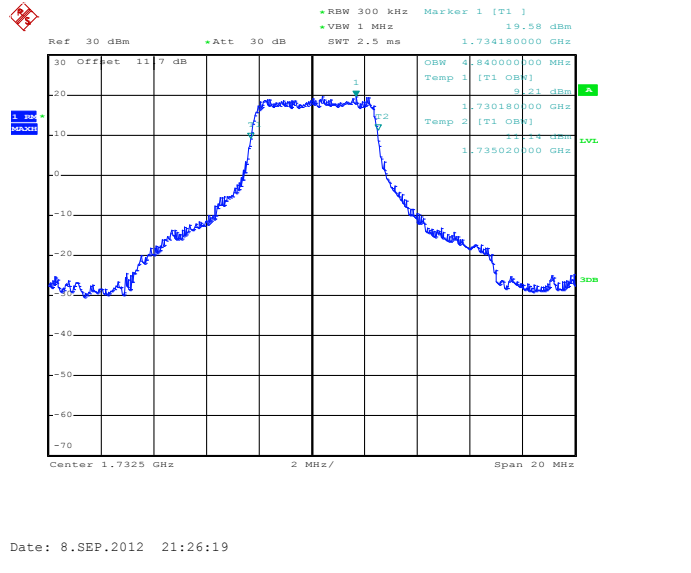

Band 4

Bandwidth 10M

1RB Size, RB Offset 0, QPSK

1RB Size, RB Offset 0, 16QAM

1RB Size, RB Offset 49, QPSK

1RB Size, RB Offset 49, 16QAM

Band 4

Bandwidth 10M