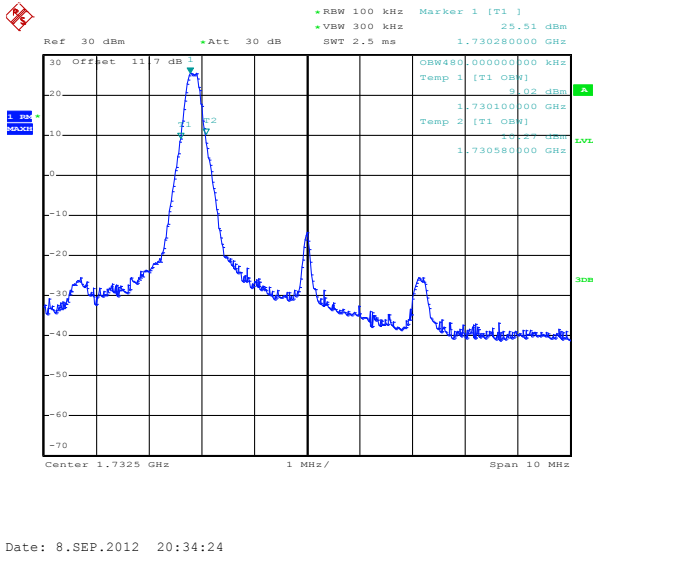

Band 4

Bandwidth 3M

8RB Size, RB Offset 4, QPSK

8RB Size, RB Offset 4, 16QAM

15RB Size, RB Offset 0, QPSK

15RB Size, RB Offset 0, 16QAM

Band 4

Bandwidth 5M