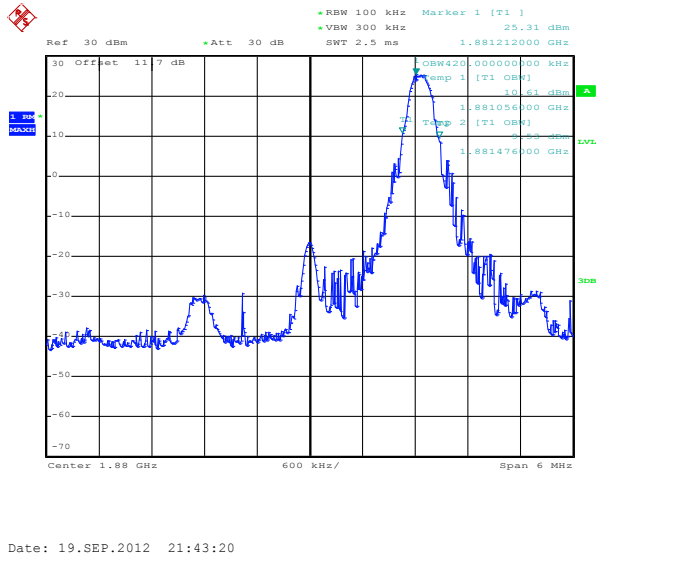

3RB Size, RB Offset 2, QPSK

3RB Size, RB Offset 2, 16QAM

6RB Size, RB Offset 0, QPSK

6RB Size, RB Offset 0, 16QAM

Band 2

Bandwidth 3M

1RB Size, RB Offset 0, QPSK

1RB Size, RB Offset 0, 16QAM