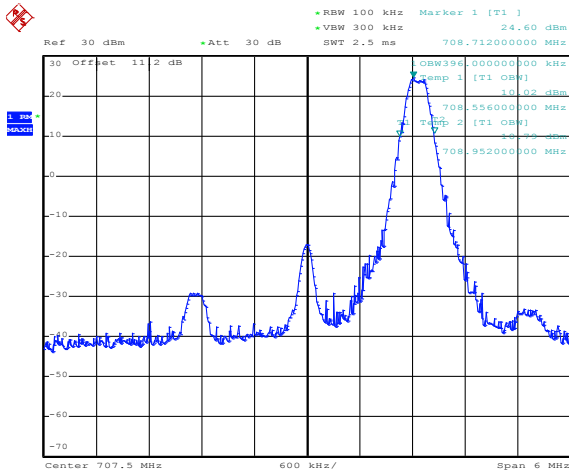

1RB Size, RB Offset 0, QPSK

Date: 10.SEP.2012 14:22:45