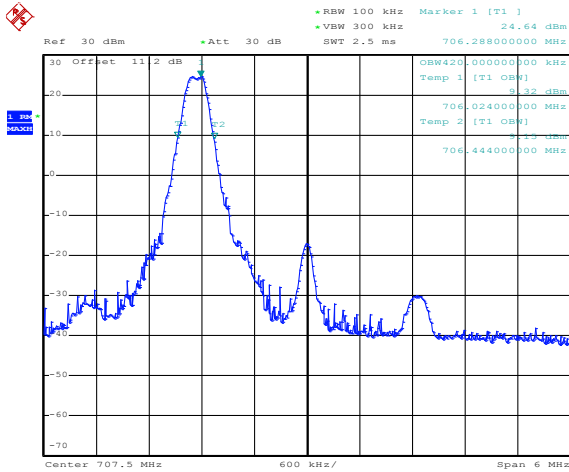

Band 12

Bandwidth 1.4M

3RB Size, RB Offset 2, QPSK

3RB Size, RB Offset 2, 16QAM

6RB Size, RB Offset 0, QPSK

6RB Size, RB Offset 0, 16QAM

Band 12
Bandwidth 3M

Date: 10.SEP.2012 14:22:15