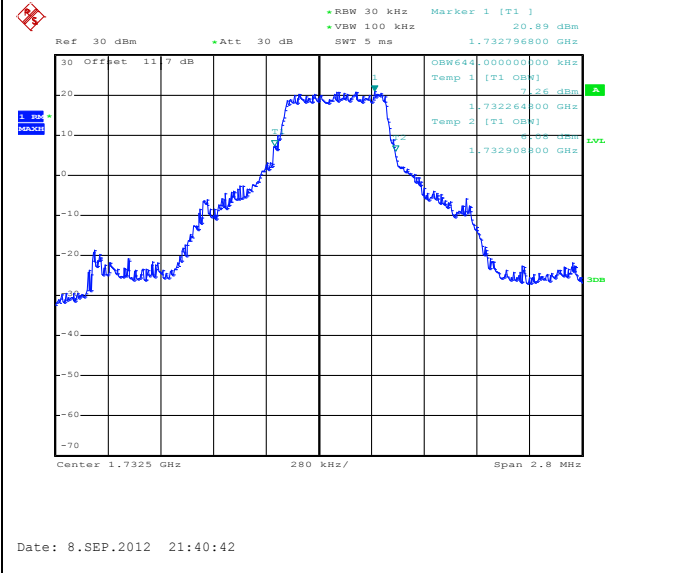

Band 4

Bandwidth 1.4M

1RB Size, RB Offset 0, QPSK

1RB Size, RB Offset 0, 16QAM

1RB Size, RB Offset 5, QPSK

1RB Size, RB Offset 5, 16QAM

Band 4

Bandwidth 1.4M