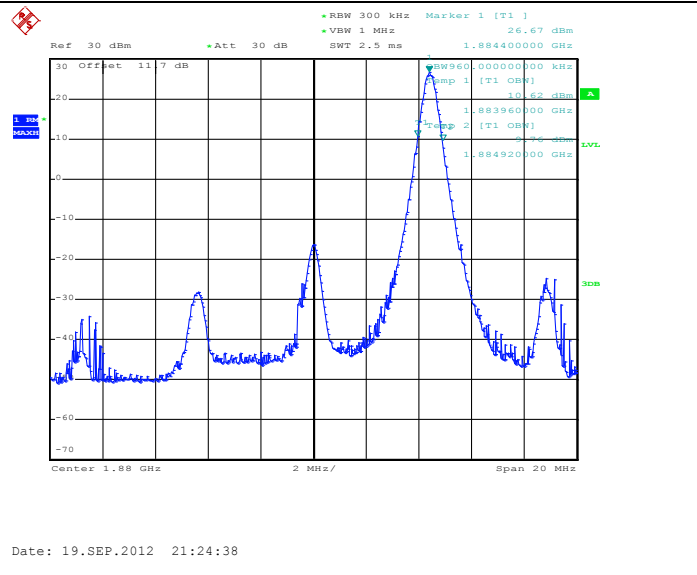

12RB Size, RB Offset 6, QPSK

12RB Size, RB Offset 6, 16QAM

25RB Size, RB Offset 0, QPSK

25RB Size, RB Offset 0, 16QAM

Band 2

Bandwidth 10M

1RB Size, RB Offset 0, QPSK

1RB Size, RB Offset 0, 16QAM