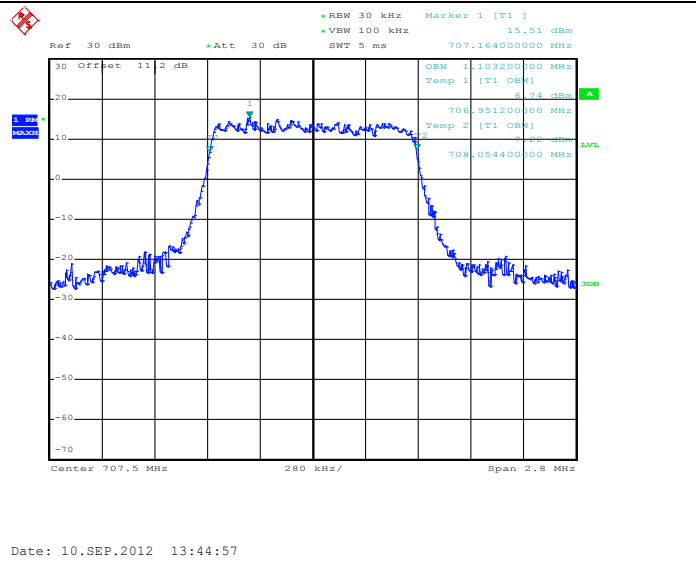

Band 12

Bandwidth 1.4M

3RB Size, RB Offset 2, QPSK

3RB Size, RB Offset 2, 16QAM

6RB Size, RB Offset 0, QPSK

6RB Size, RB Offset 0, 16QAM

Band 12
Bandwidth 3M

Date: 10.SEP.2012 14:22:15

Date: 10.SEP.2012 14:22:26

1RB Size, RB Offset 0, QPSK

Date: 10.SEP.2012 14:22:45

1RB Size, RB Offset 0, 16QAM

Date: 10.SEP.2012 14:22:59

1RB Size, RB Offset 14, QPSK

Date: 10.SEP.2012 14:22:45

1RB Size, RB Offset 14, 16QAM