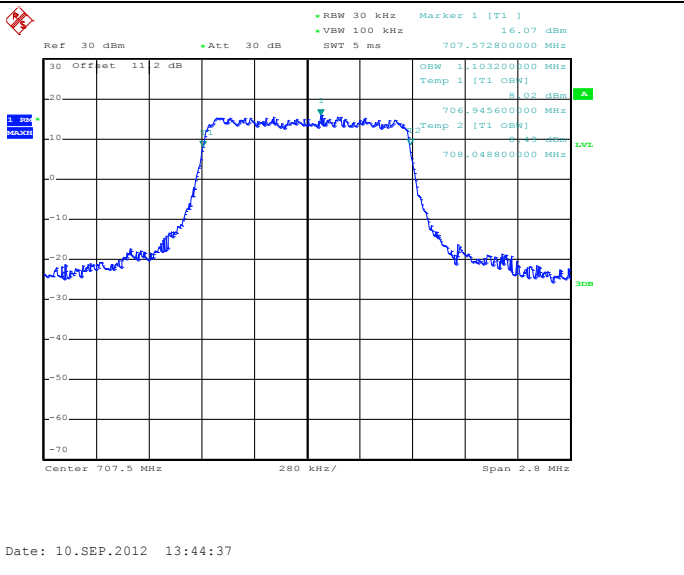

3RB Size, RB Offset 2, QPSK