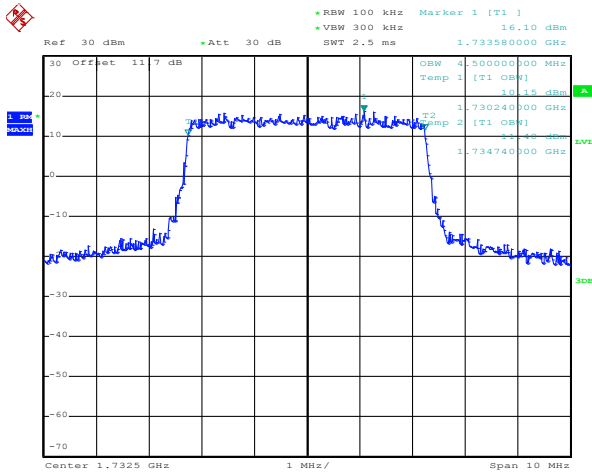

12RB Size, RB Offset 6, QPSK

Date: 8.SEP.2012 20:39:45