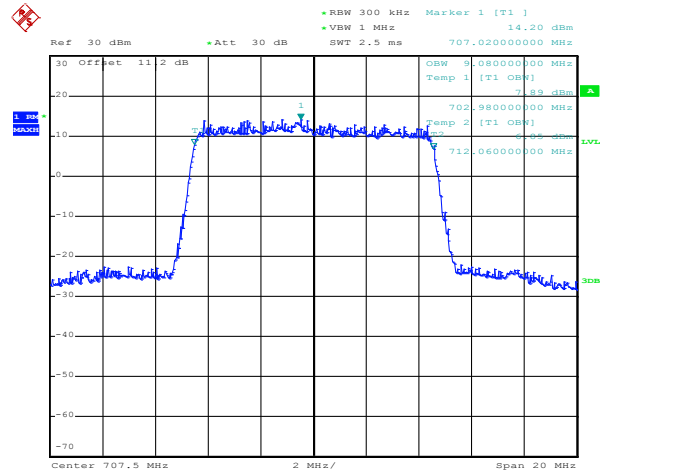

Date: 10.SEP.2012 14:33:26

Date: 10.SEP.2012 14:33:40

25RB Size, RB Offset 13, QPSK

Date: 10.SEP.2012 14:29:30

25RB Size, RB Offset 13, 16QAM

Date: 10.SEP.2012 14:29:49

50RB Size, RB Offset 0, QPSK

50RB Size, RB Offset 0, 16QAM