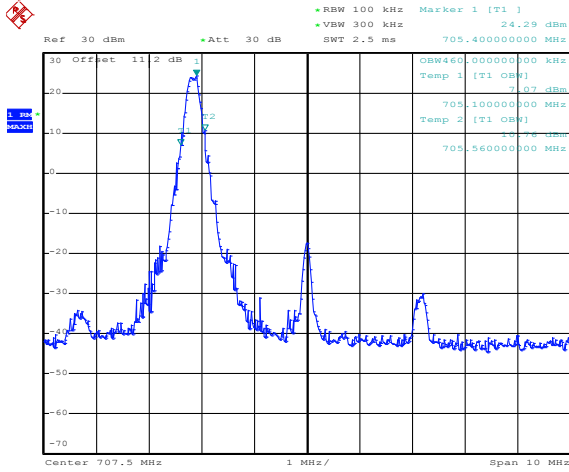

15RB Size, RB Offset 0, QPSK

Date: 10.SEP.2012 14:23:52

15RB Size, RB Offset 0, 16QAM

Date: 10.SEP.2012 14:24:03

Band 12
Bandwidth 5M

Date: 10.SEP.2012 14:25:54

Date: 10.SEP.2012 14:26:09

1RB Size, RB Offset 0, QPSK

Date: 10.SEP.2012 14:27:16

1RB Size, RB Offset 0, 16QAM

Date: 10.SEP.2012 14:26:46

1RB Size, RB Offset 24, QPSK

Date: 10.SEP.2012 14:27:16

1RB Size, RB Offset 24, 16QAM

Date: 10.SEP.2012 14:26:46

Band 12
Bandwidth 5M