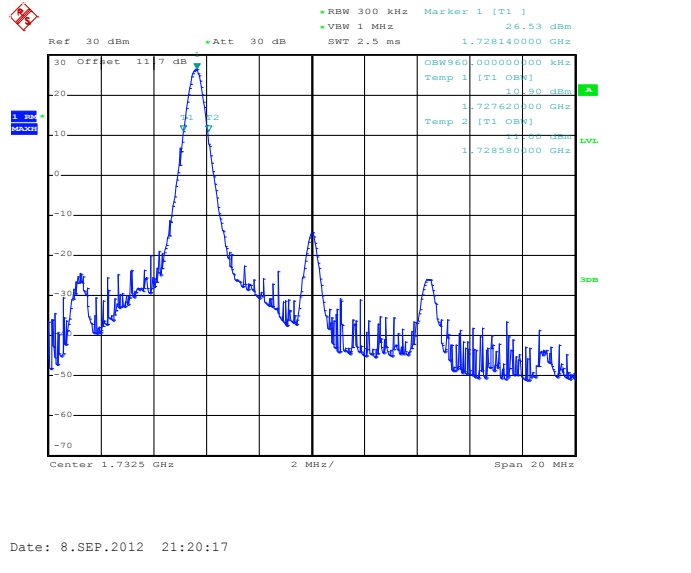

Band 4

Bandwidth 10M