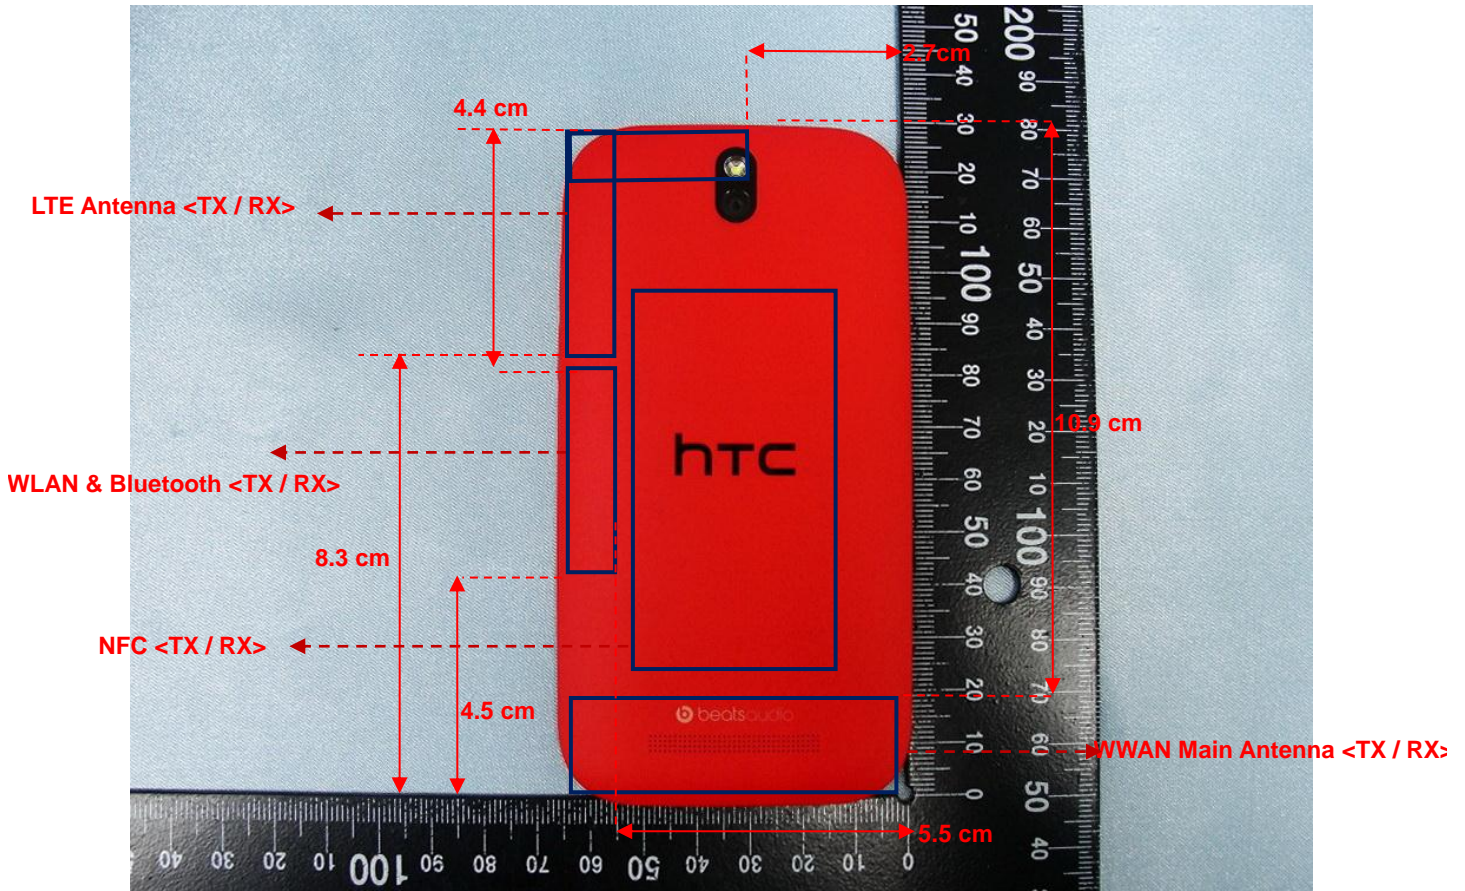

### Appendix D. Product Photos

Antenna Location :

DUT Length: 12.7 cm

DUT Width: 6.6 cm

Antenna	Length	Width
Main Antenna <TX/RX>	6.3 cm	1.6 cm
WLAN & Bluetooth Antenna <TX/RX>	3.8 cm	0.8 cm
NFC Antenna <TX/RX>	7.2 cm	3.8 cm
LTE Antenna <TX/RX>	4.2 cm	3.8 cm

The shortest distance between the TX antennas	
Main Antenna <TX/RX> to WLAN & Bluetooth Antenna <TX/RX>	2.9 cm
Main Antenna <TX/RX> to LTE Antenna <TX/RX>	6.5 cm
WLAN & Bluetooth Antenna <TX/RX> to LTE Antenna <TX/RX>	0.1 cm
WLAN & Bluetooth Antenna to NFC Antenna <TX/RX>	0.3 cm
Main Antenna <TX/RX> to NFC Antenna <TX/RX>	0.6 cm
NFC Antenna <TX/RX> to LTE Antenna <TX/RX>	0.3 cm