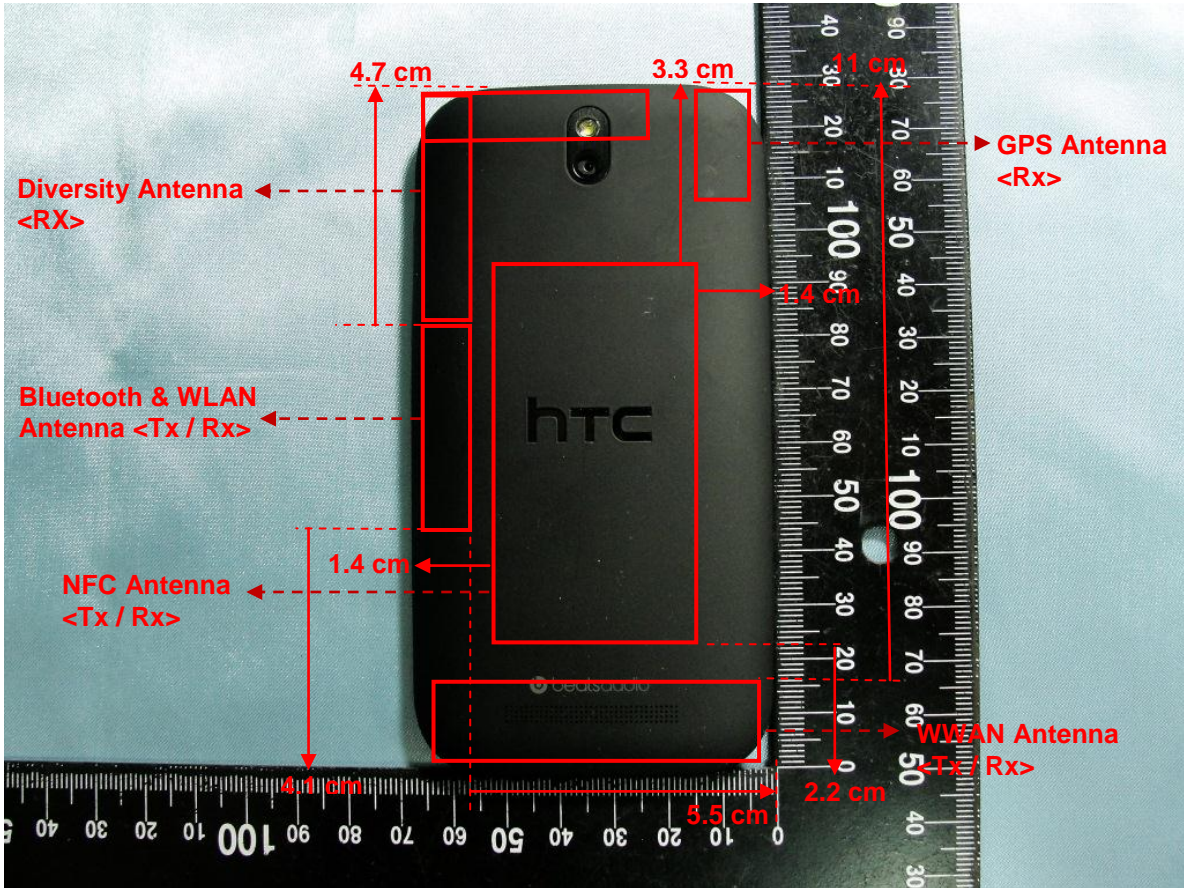

Model Name: PL80130

DUT Length: 12.6 cm
DUT Width: 6.5 cm

| Antenna | Length | Width |
|------------------------------------|--------|--------|
| WWAN Antenna <Tx / Rx> | 6.3 cm | 1.5 cm |
| Bluetooth & WLAN Antenna <Tx / Rx> | 3.8 cm | 0.8 cm |
| NFC Antenna <Tx / Rx> | 7.1 cm | 3.7 cm |
| GPS Antenna <Rx> | 2.1 cm | 1.0 cm |
| Diversity Antenna <Rx> | 4.5 cm | 4.2 cm |

| The shortest distance between the Tx antennas | |
|--|--------|
| WWAN Antenna <Tx / Rx> to Bluetooth & WLAN Antenna <Tx / Rx> | 2.5 cm |
| Bluetooth & WLAN Antenna <Tx / Rx> to NFC Antenna <Tx / Rx> | 0.4 cm |
| WWAN Antenna <Tx / Rx> to NFC Antenna <Tx / Rx> | 0.6 cm |