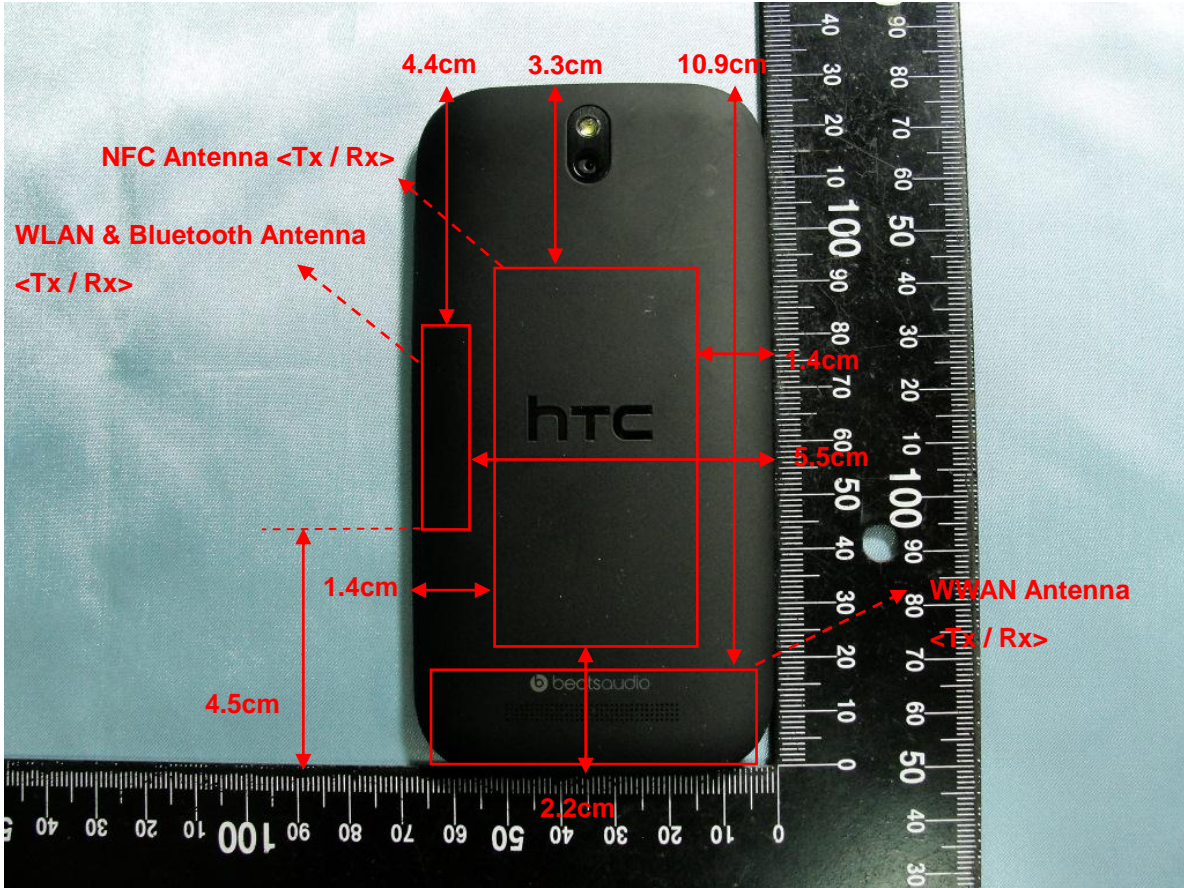

Top Side of the DUT with Phantom 1 cm Gap

Bottom Side of the DUT with Phantom 1 cm Gap

Right Side of the DUT with Phantom 1 cm Gap

Left Side of the DUT with Phantom 1 cm Gap

Antenna Location :

DUT Length: 12.7 cm

DUT Width: 6.6 cm

Antenna	Length	Width
WWAN Antenna <Tx / Rx>	6.3cm	1.6cm
WLAN & Bluetooth Antenna <Tx / Rx>	3.8cm	0.8cm
NFC Antenna <Tx / Rx>	7.2cm	3.8cm

The shortest distance between the TX antennas	
WWAN Antenna <Tx / Rx> to WLAN & Bluetooth Antenna <Tx / Rx>	2.9cm
WLAN & Bluetooth Antenna <Tx / Rx> to NFC Antenna <Tx / Rx>	0.3cm
WWAN Antenna <Tx / Rx> to NFC Antenna <Tx / Rx>	0.6cm