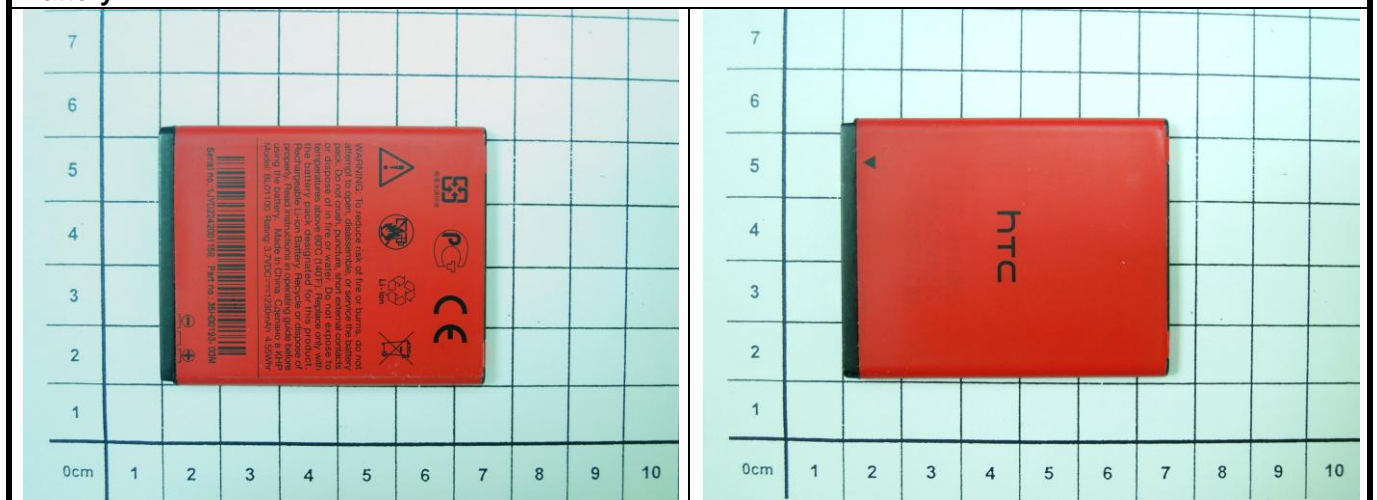

FCC SAR Test Report

<Photographs of EUT>

Battery 1

Battery 2

FCC SAR Test Report

FCC SAR Test Report**<Photographs of SAR Setup>****Right Cheek****Right Tilted****Left Cheek****Left Tilted****Front Face of DUT with 1 cm Gap
(Body-Worn Mode)****Rear Face of DUT with 1 cm Gap
(Body-Worn Mode)**

FCC SAR Test Report

**Front Face of DUT with 1 cm Gap
(Hotspot Mode)**

**Rear Face of DUT with 1 cm Gap
(Hotspot Mode)**

**Left Side of DUT with 1 cm Gap
(Hotspot Mode)**

**Right Side of DUT with 1 cm Gap
(Hotspot Mode)**