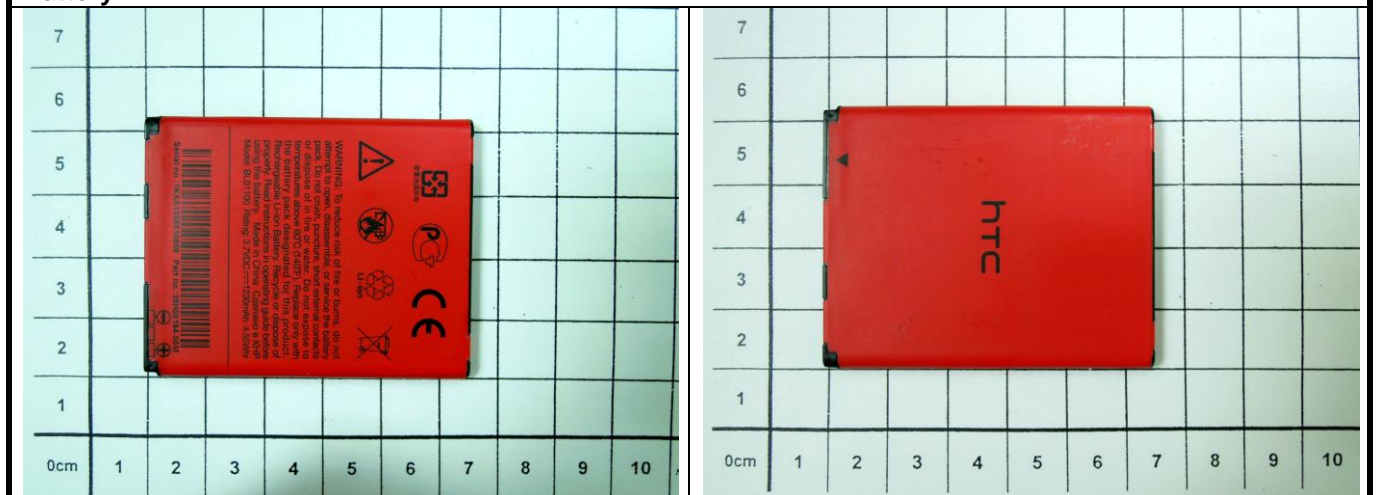

FCC SAR Test Report

<Photographs of EUT>

Battery 1

Battery 2

FCC SAR Test Report

FCC SAR Test Report**<Photographs of SAR Setup>****Right Cheek****Right Tilted****Left Cheek****Left Tilted****Front Face of DUT with 1 cm Gap
(Body-Worn Mode)****Rear Face of DUT with 1 cm Gap
(Body-Worn Mode)**

FCC SAR Test Report

**Front Face of DUT with 1 cm Gap
(Hotspot Mode)**

**Rear Face of DUT with 1 cm Gap
(Hotspot Mode)**

**Left Side of DUT with 1 cm Gap
(Hotspot Mode)**

**Right Side of DUT with 1 cm Gap
(Hotspot Mode)**