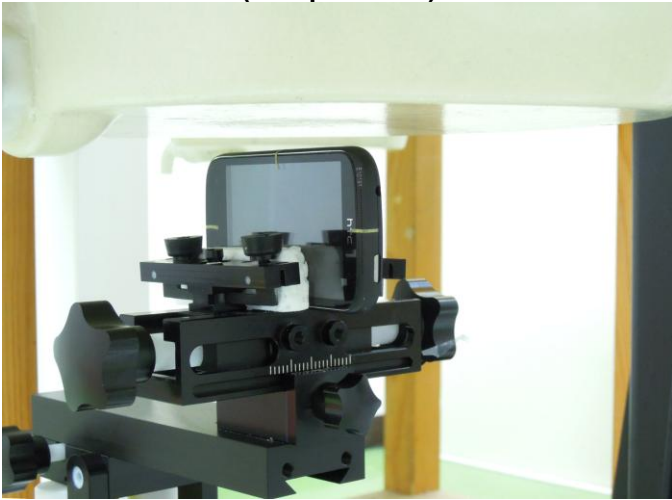

FCC SAR Test Report

<Photographs of EUT>

Battery 1

Battery 2

FCC SAR Test Report

FCC SAR Test Report**<Photographs of SAR Setup>****Right Cheek****Right Tilted****Left Cheek****Left Tilted****Front Face of DUT with 1 cm Gap
(Body-Worn Mode)****Rear Face of DUT with 1 cm Gap
(Body-Worn Mode)**

FCC SAR Test Report

**Front Face of DUT with 1 cm Gap
(Hotspot Mode)**

**Rear Face of DUT with 1 cm Gap
(Hotspot Mode)**

**Left Side of DUT with 1 cm Gap
(Hotspot Mode)**

**Right Side of DUT with 1 cm Gap
(Hotspot Mode)**

**Top Side of DUT with 1 cm Gap
(Hotspot Mode)**

**Bottom Side of DUT with 1 cm Gap
(Hotspot Mode)**