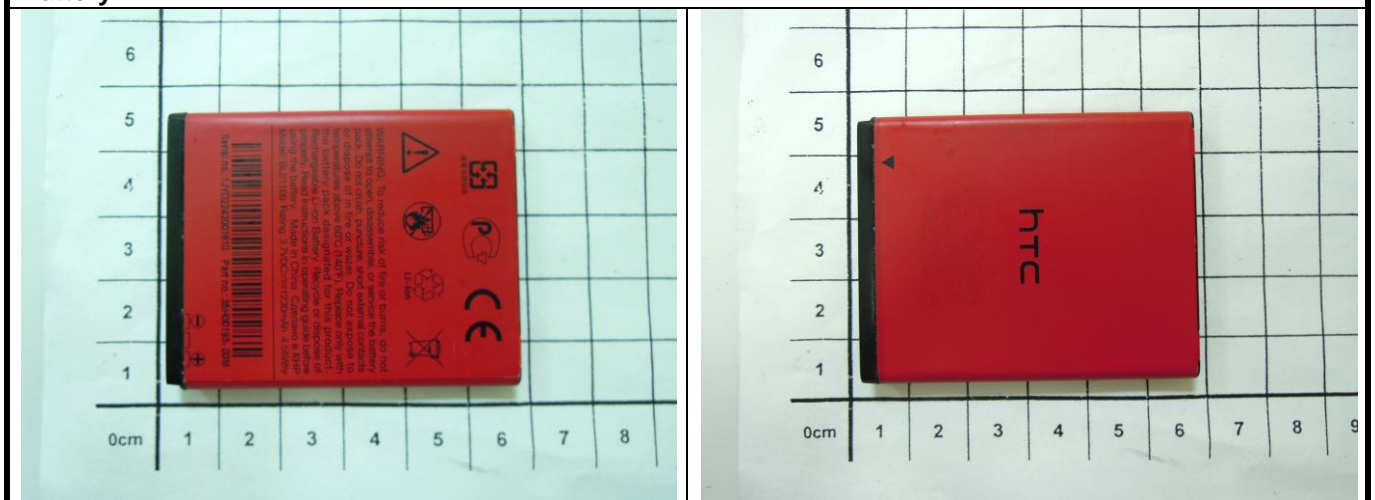

Appendix D. Photographs of EUT and Setup

FCC SAR Test Report

<Photographs of EUT>

Battery 1

Battery 2

FCC SAR Test Report

<Photographs of SAR Setup>

Right Cheek

Right Tilted

Left Cheek

Left Tilted

Front Face of DUT with 1 cm Gap
(Body-Worn Mode)

Rear Face of DUT with 1 cm Gap
(Body-Worn Mode)

FCC SAR Test Report

**Front Face of DUT with 1 cm Gap
(Hotspot Mode)**

**Rear Face of DUT with 1 cm Gap
(Hotspot Mode)**