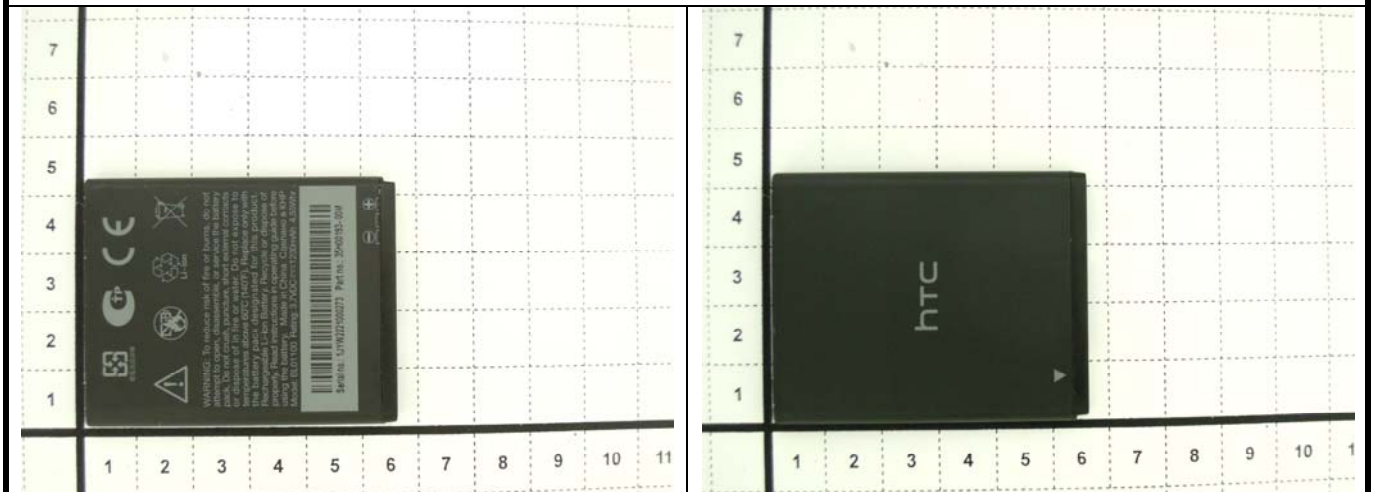

FCC SAR Test Report

<Photographs of EUT>

Earphone 1

Earphone 2

FCC SAR Test Report

Battery 1

Battery 2

FCC SAR Test Report

<Photographs of SAR Setup>

Right Cheek

Right Tilted

Left Cheek

Left Tilted

FCC SAR Test Report

**Front Face of DUT with 1 cm Gap
(Body Worn, EUT + Earphone 1)**

**Rear Face of DUT with 1 cm Gap
(Body Worn, EUT + Earphone 1)**

**Rear Face of DUT with 1 cm Gap
(Body Worn, EUT + Earphone 2)**

FCC SAR Test Report

**Front Face of DUT with 1 cm Gap
(Hotspot Mode)**

**Rear Face of DUT with 1 cm Gap
(Hotspot Mode)**

**Left Side of DUT with 1 cm Gap
(Hotspot Mode)**