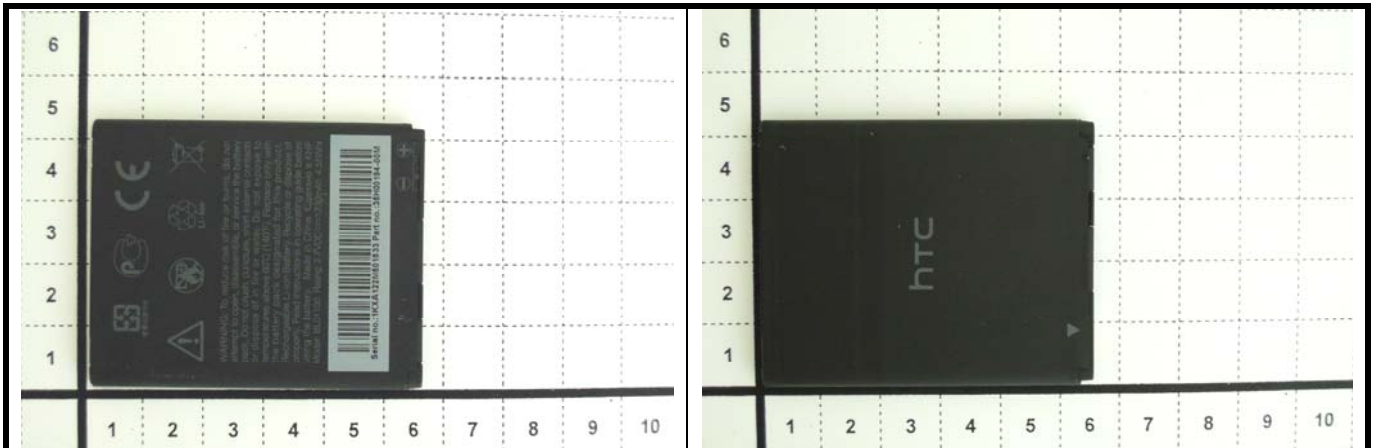

FCC SAR Test Report

<Photographs of EUT>

Earphone 1

Earphone 2

FCC SAR Test Report

Battery 1

Battery 2

FCC SAR Test Report

<Photographs of SAR Setup>

Right Cheek

Right Tilted

Left Cheek

Left Tilted

FCC SAR Test Report

**Front Face of DUT with 1 cm Gap
(Body Worn, EUT + Earphone 1)**

**Rear Face of DUT with 1 cm Gap
(Body Worn, EUT + Earphone 1)**

**Rear Face of DUT with 1 cm Gap
(Body Worn, EUT + Earphone 2)**

FCC SAR Test Report

**Front Face of DUT with 1 cm Gap
(Hotspot Mode)**

**Rear Face of DUT with 1 cm Gap
(Hotspot Mode)**

**Left Side of DUT with 1 cm Gap
(Hotspot Mode)**