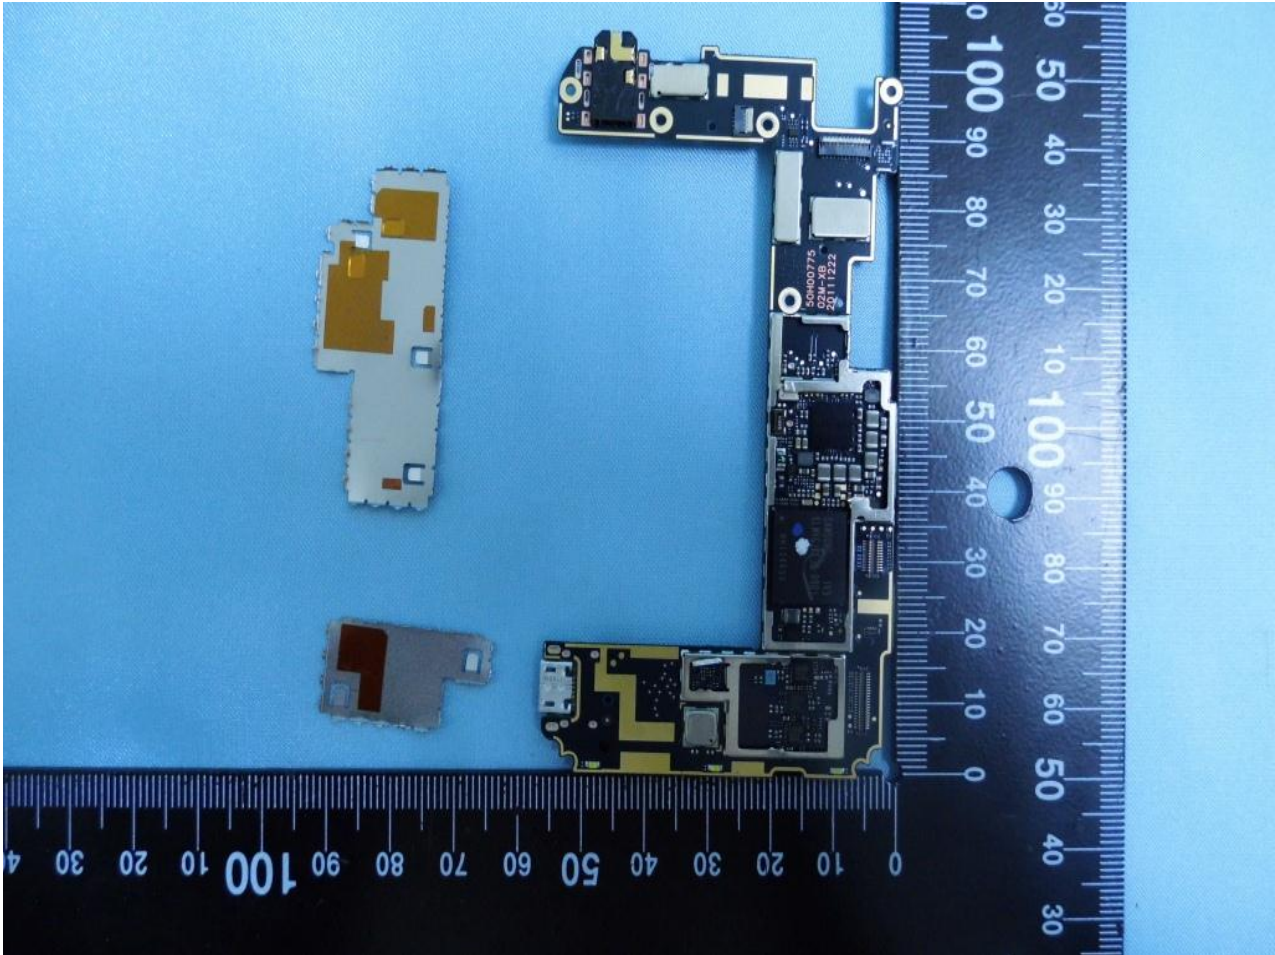

3. Internal Photograph of EUT

Model Name: PK76310

Model Name: PK76310

Model Name: PK76310

Model Name: PK76310

WWAN Antenna <Tx / Rx>

Model Name: PK76310**Bluetooth & WLAN Antenna <Tx / Rx>**

Model Name: PK76310

GPS Antenna <Rx>

Model Name: PK76310

Model Name: PK76310

Model Name: PK76310

Model Name: PK76310

WWAN Antenna <Tx / Rx>

Model Name: PK76310**Bluetooth & WLAN Antenna <Tx / Rx>**

Model Name: PK76310

GPS Antenna <Rx>