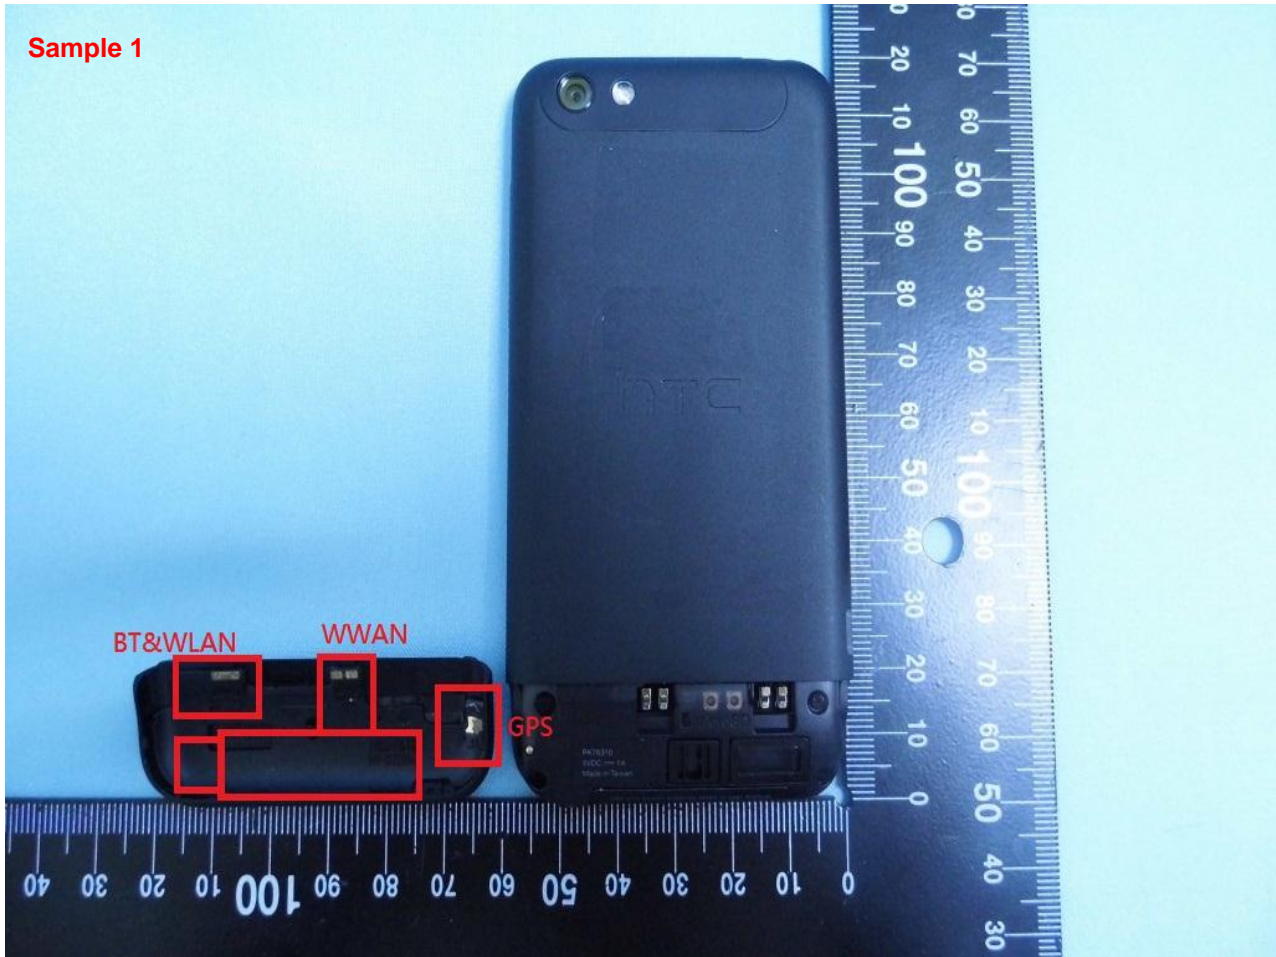

3. Internal Photograph of EUT

Model Name: PK76310

Model Name: PK76310

Model Name: PK76310

Model Name: PK76310

WWAN Antenna <Tx / Rx>

Model Name: PK76310**Bluetooth & WLAN Antenna <Tx / Rx>**

Model Name: PK76310