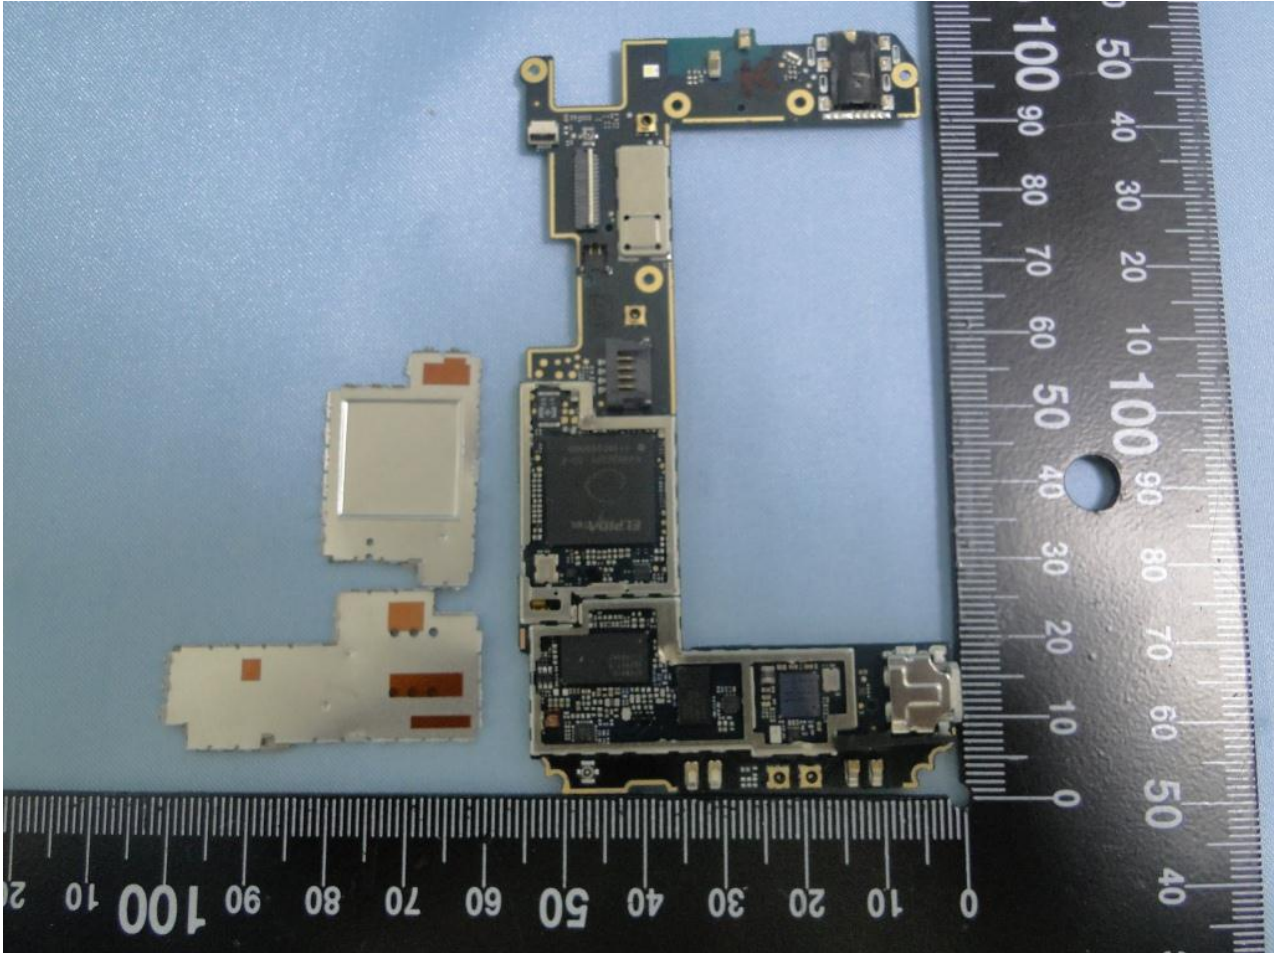

3. Internal Photograph of EUT

Model Name: PK76310

Model Name: PK76310

Model Name: PK76310

Model Name: PK76310

WWAN Antenna <Tx / Rx>

Model Name: PK76310**Bluetooth & WLAN Antenna <Tx / Rx>**

Model Name: PK76310

GPS Antenna <Rx>

Model Name: PK76310

Model Name: PK76310

Model Name: PK76310

Model Name: PK76310

WWAN Antenna <Tx / Rx>

Model Name: PK76310**Bluetooth & WLAN Antenna <Tx / Rx>**

Model Name: PK76310

GPS Antenna <Rx>