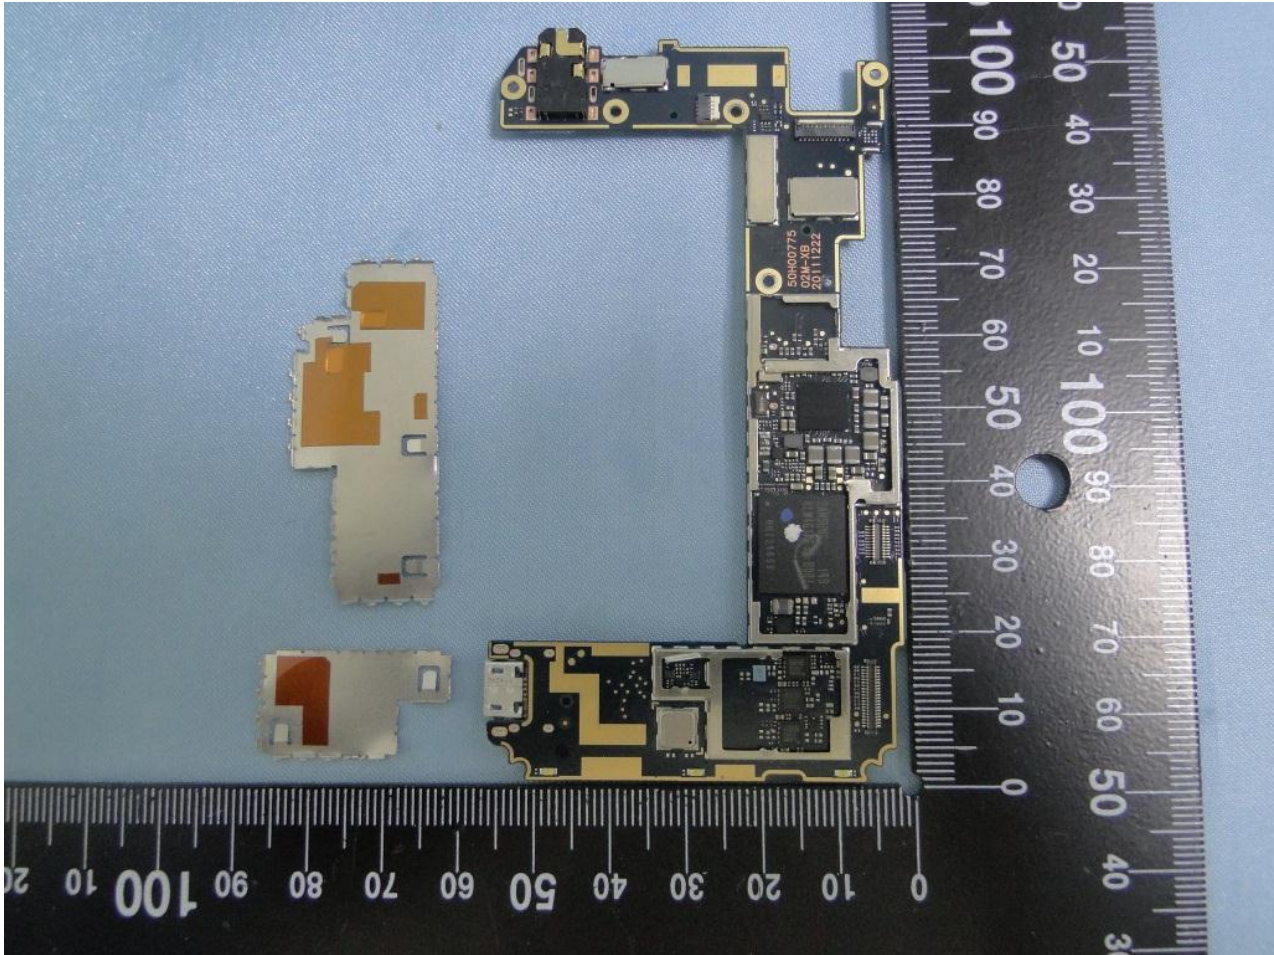

3. Internal Photograph of EUT

Model Name: PK76310

Model Name: PK76310

Model Name: PK76310

Model Name: PK76310

WWAN Antenna <Tx / Rx>

Model Name: PK76310**Bluetooth & WLAN Antenna <Tx / Rx>**

Model Name: PK76310

GPS Antenna <Rx>

Model Name: PK76310

Model Name: PK76310

Model Name: PK76310

Model Name: PK76310

WWAN Antenna <Tx / Rx>

Model Name: PK76310**Bluetooth & WLAN Antenna <Tx / Rx>**

Model Name: PK76310

GPS Antenna <Rx>