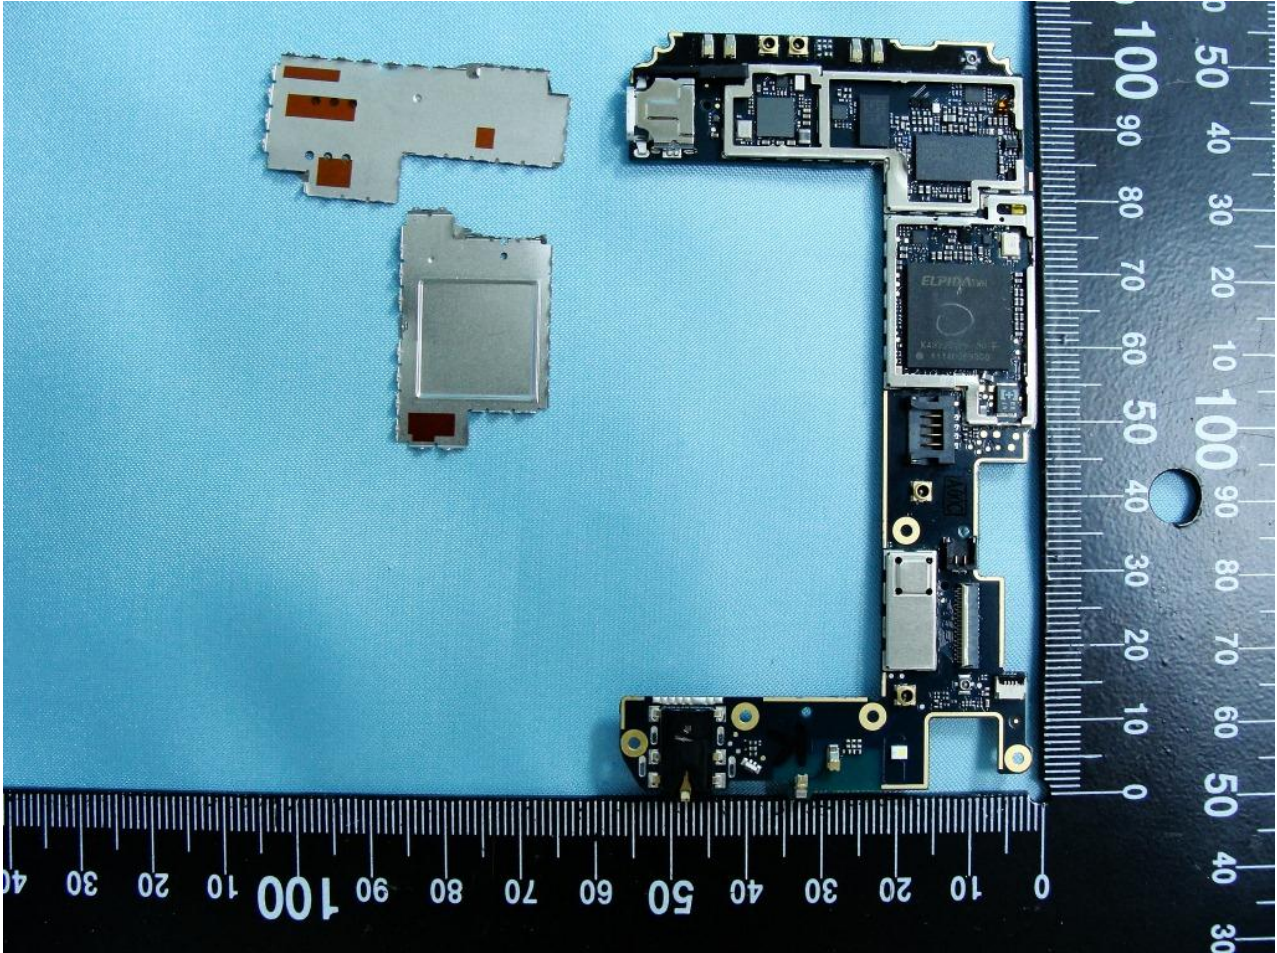

3. Internal Photograph of EUT

Model Name: PK76310

Model Name: PK76310

Model Name: PK76310

Model Name: PK76310

WWAN Antenna <Tx / Rx>

Model Name: PK76310**Bluetooth & WLAN Antenna <Tx / Rx>**

Model Name: PK76310

GPS Antenna <Rx>

Model Name: PK76310

Model Name: PK76310

Model Name: PK76310

Model Name: PK76310

WWAN Antenna <Tx / Rx>

Model Name: PK76310**Bluetooth & WLAN Antenna <Tx / Rx>**

Model Name: PK76310

GPS Antenna <Rx>